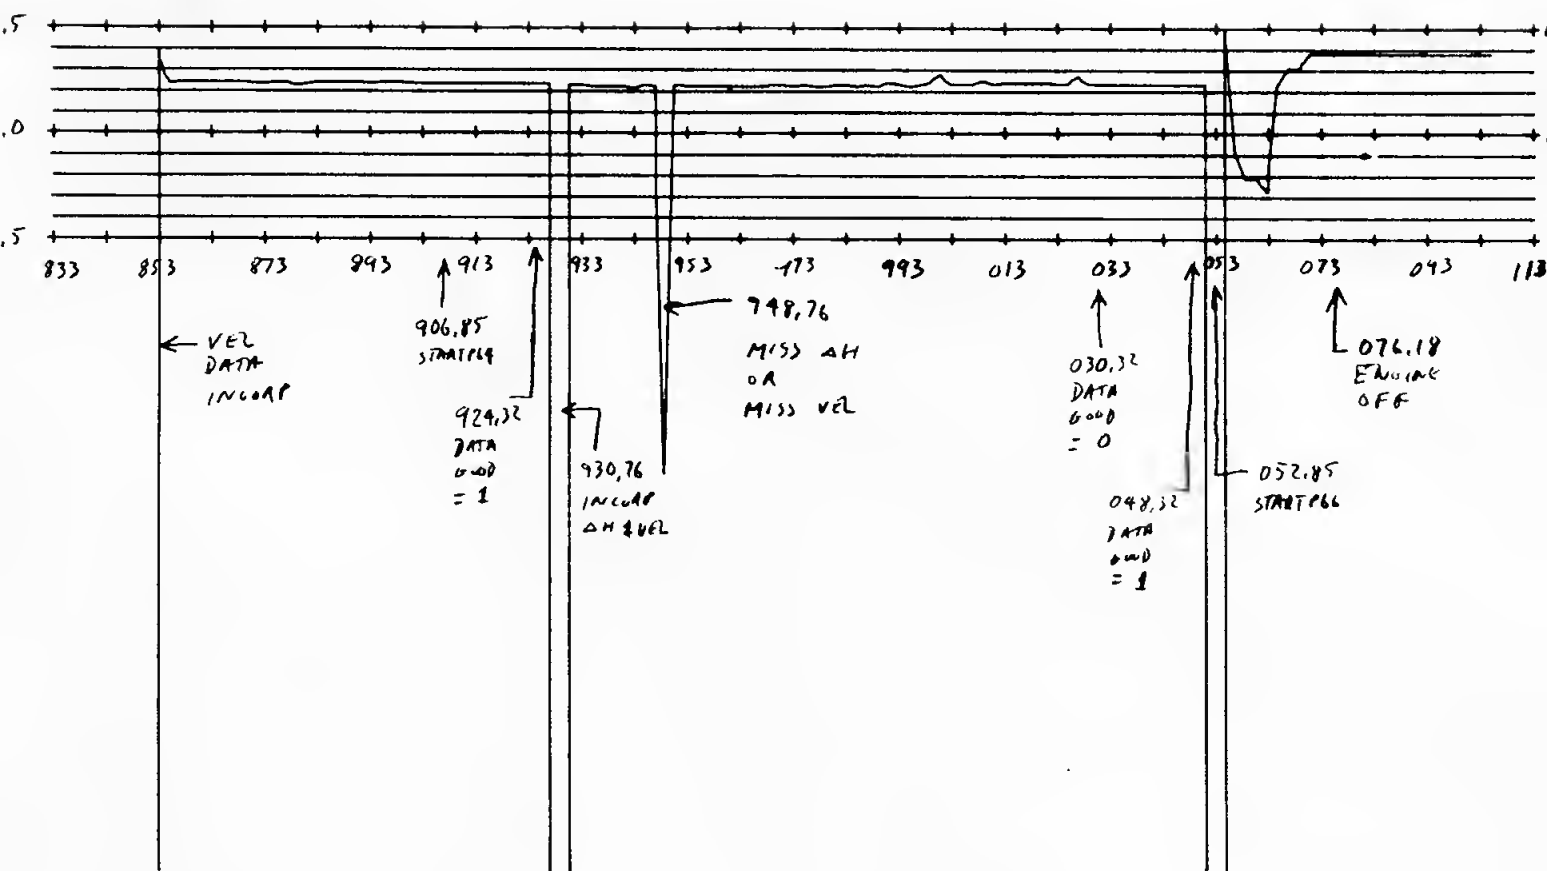

A131889
3.5% TLOSS