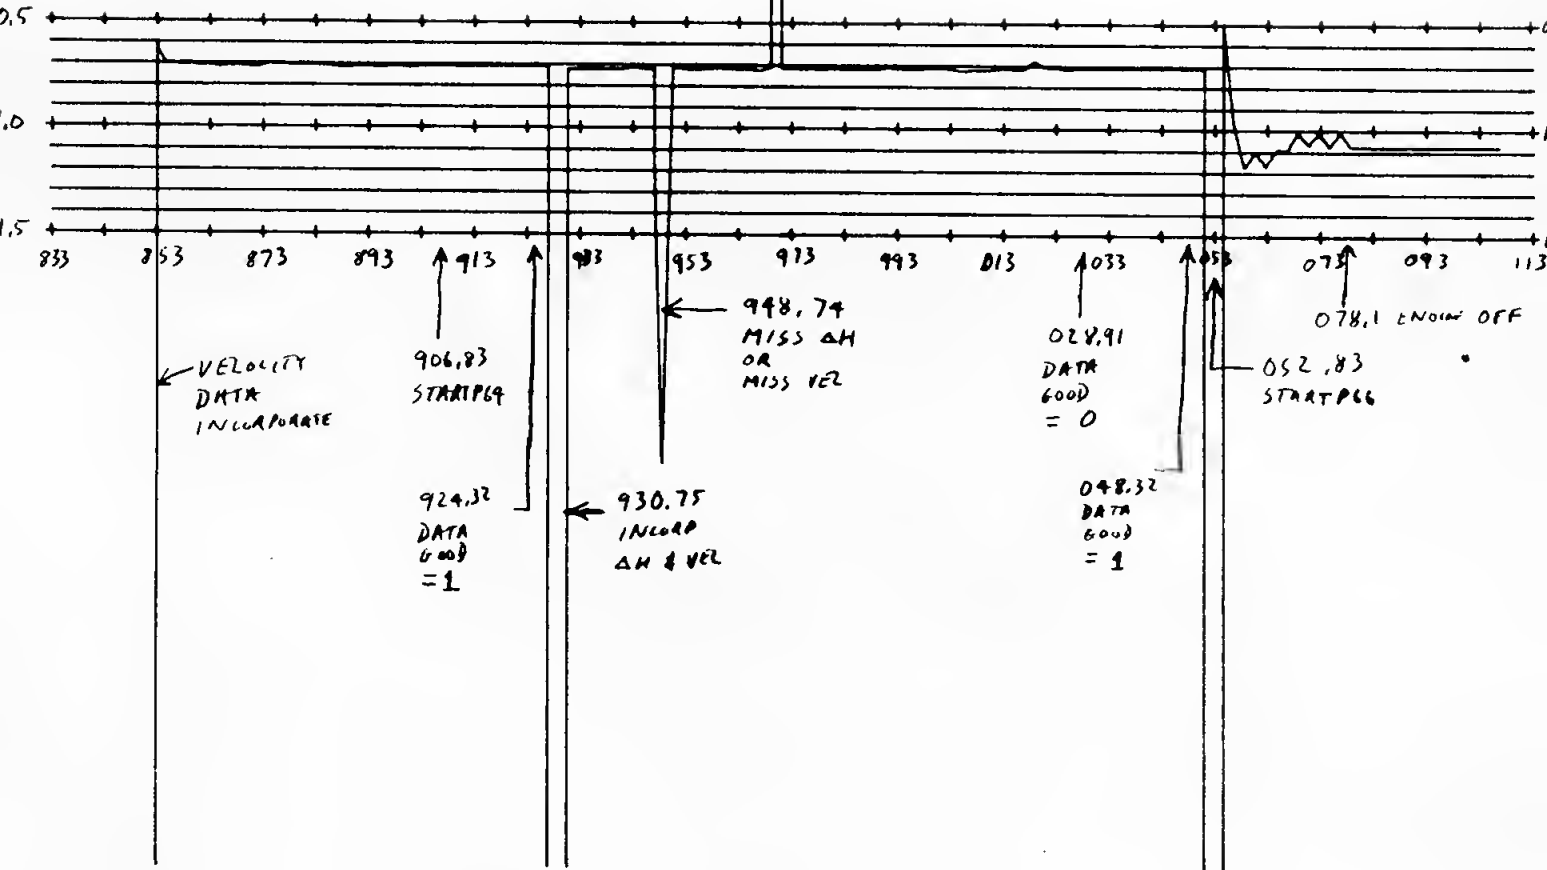

Massachusetts Institute of Technology  
Charles Stark Draper Laboratory  
Cambridge, Massachusetts

MEMO

TO: Distribution  
FROM: A. Klumpp  
DATE: 6 April 1970

During the Apollo 13 descent, there will be a new real-time plot for monitoring computer activity or time loss (TLOSS). This memo contains plots which show how the new real-time monitor plot should look for various values of TLOSS. These are plots of the time relative to PIPTIME of the radar velocity reading, versus time. The ordinate is calculated as word 5 minus word 7 of the descent telemetry, adding two if the difference is negative. The enclosed plots start just before acquisition of velocity data, and show the various events responsible for the anomolous behaviour of the plots. Also included herein are the corresponding plots of the VAC, CORESET, and WAITLIST activity.

UNEXPLAINED  
SPURIOUS TELEMETRY  
SYNCH DETECTED

AGC ACTIVITY

X'S MARK VAC

A131888

O'S MARK CORSET

NO 72455

□'S MARK WTLIST

\*'S MARK DLYJOB