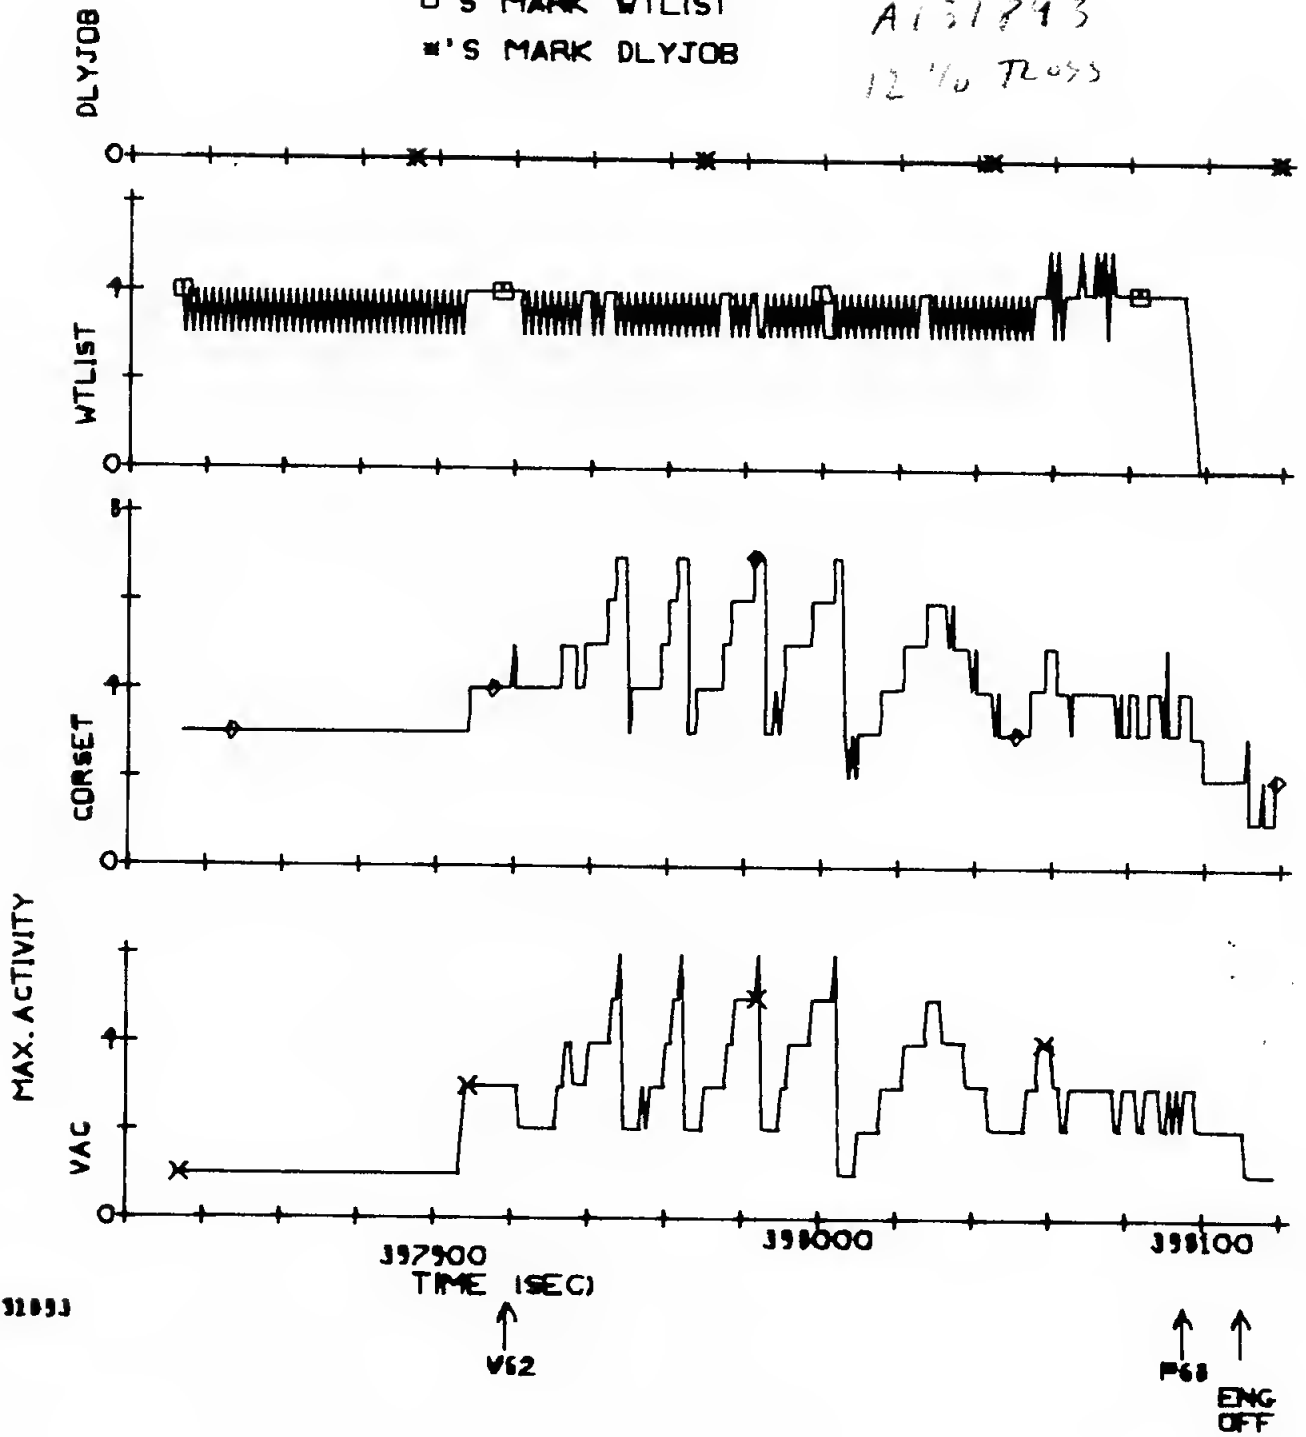

AGC ACTIVITY

X'S MARK VAC
◊'S MARK CORSET
◻'S MARK WTLIST
■'S MARK DLYJOB

A131893
12/10/72

A131893