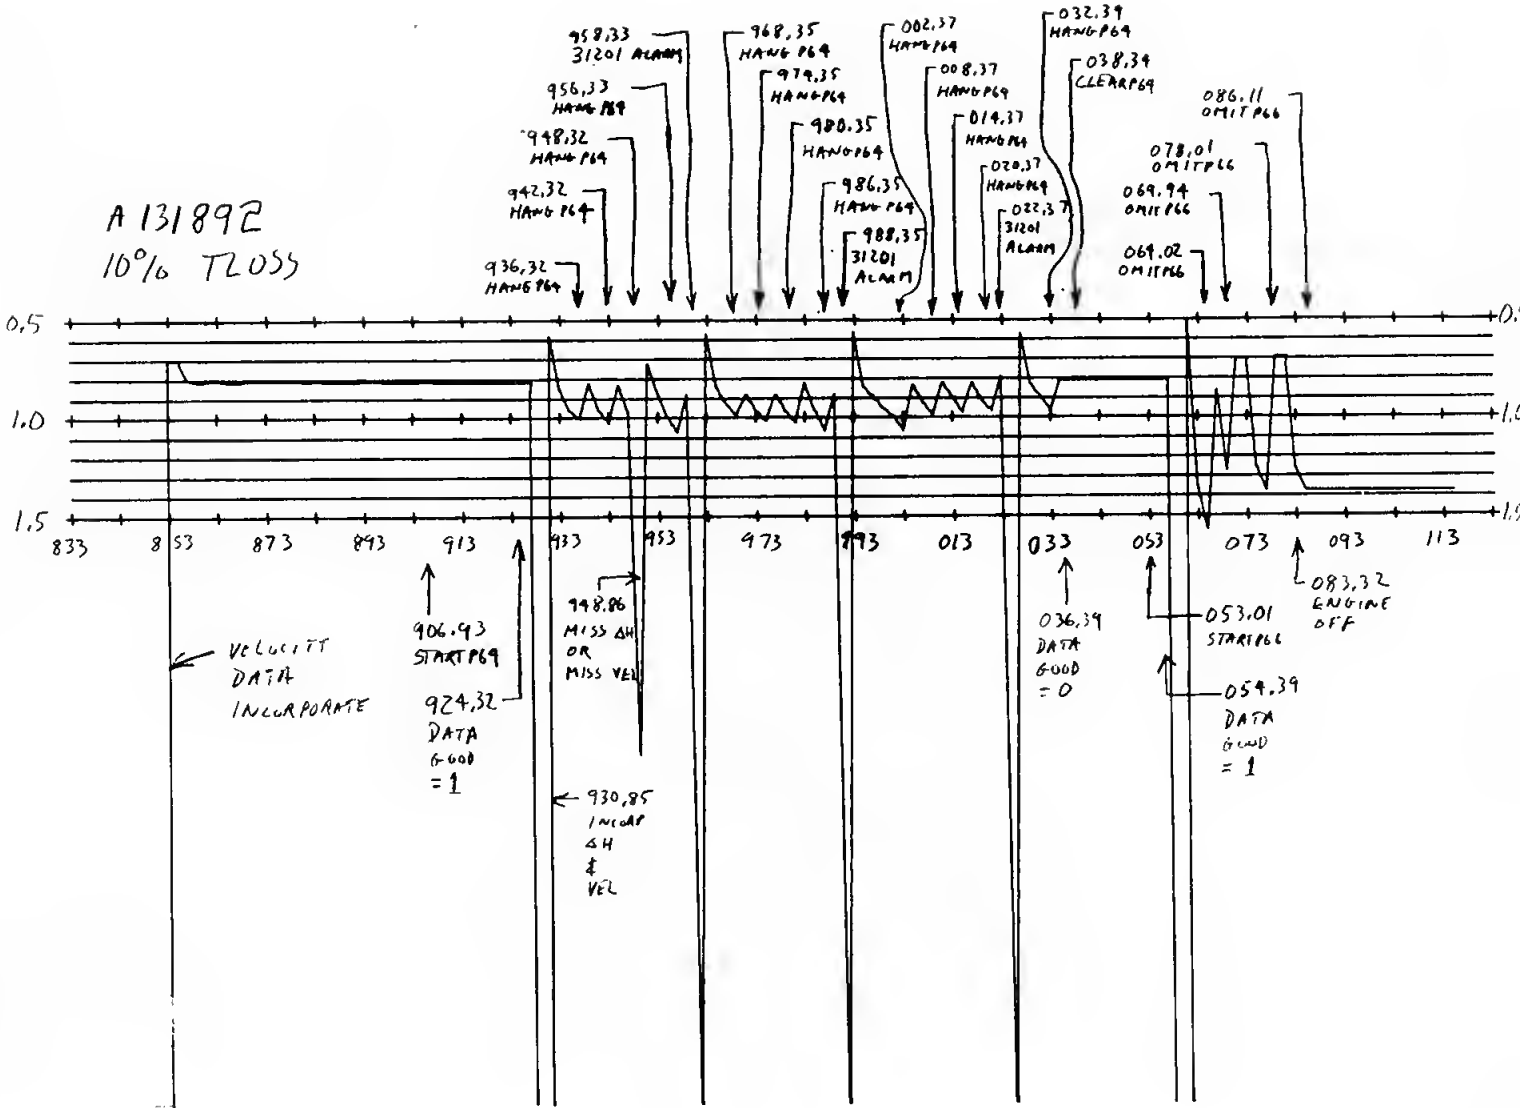

Massachusetts Institute of Technology  
Charles Stark Draper Laboratory  
Cambridge, Massachusetts

MEMO

TO: Distribution  
FROM: A. Klumpp  
DATE: 6 April 1970

During the Apollo 13 descent, there will be a new real-time plot for monitoring computer activity or time loss (TLOSS). This memo contains plots which show how the new real-time monitor plot should look for various values of TLOSS. These are plots of the time relative to PIPTIME of the radar velocity reading, versus time. The ordinate is calculated as word 5 minus word 7 of the descent telemetry, adding two if the difference is negative. The enclosed plots start just before acquisition of velocity data, and show the various events responsible for the anomolous behaviour of the plots. Also included herein are the corresponding plots of the VAC, CORESET, and WAITLIST activity.

A131891  
8.3% TLOSS

AGC ACTIVITY

X'S MARK VAC  
 O'S MARK CORSET  
 □'S MARK WTLIST  
 \*'S MARK DLYJOB

A131891

8.3% TL09D

DLYJOB

WTLIST

CORSET

MAX. ACTIVITY

VAC

397900 TIME (SECI)

V62

031.1  
 DATA  
 6007  
 = 0

P68  
 ENG  
 OFF

NO  
 31201  
 ALARM

A131891

A 131892  
10% LOSS

AGC ACTIVITY

X'S MARK VAC  
◊'S MARK CORSET  
◻'S MARK WTLIST  
\* 'S MARK DLYJOB

A131892

10% TLOSS

A131892

A131893  
12% TLOSS

AGC ACTIVITY