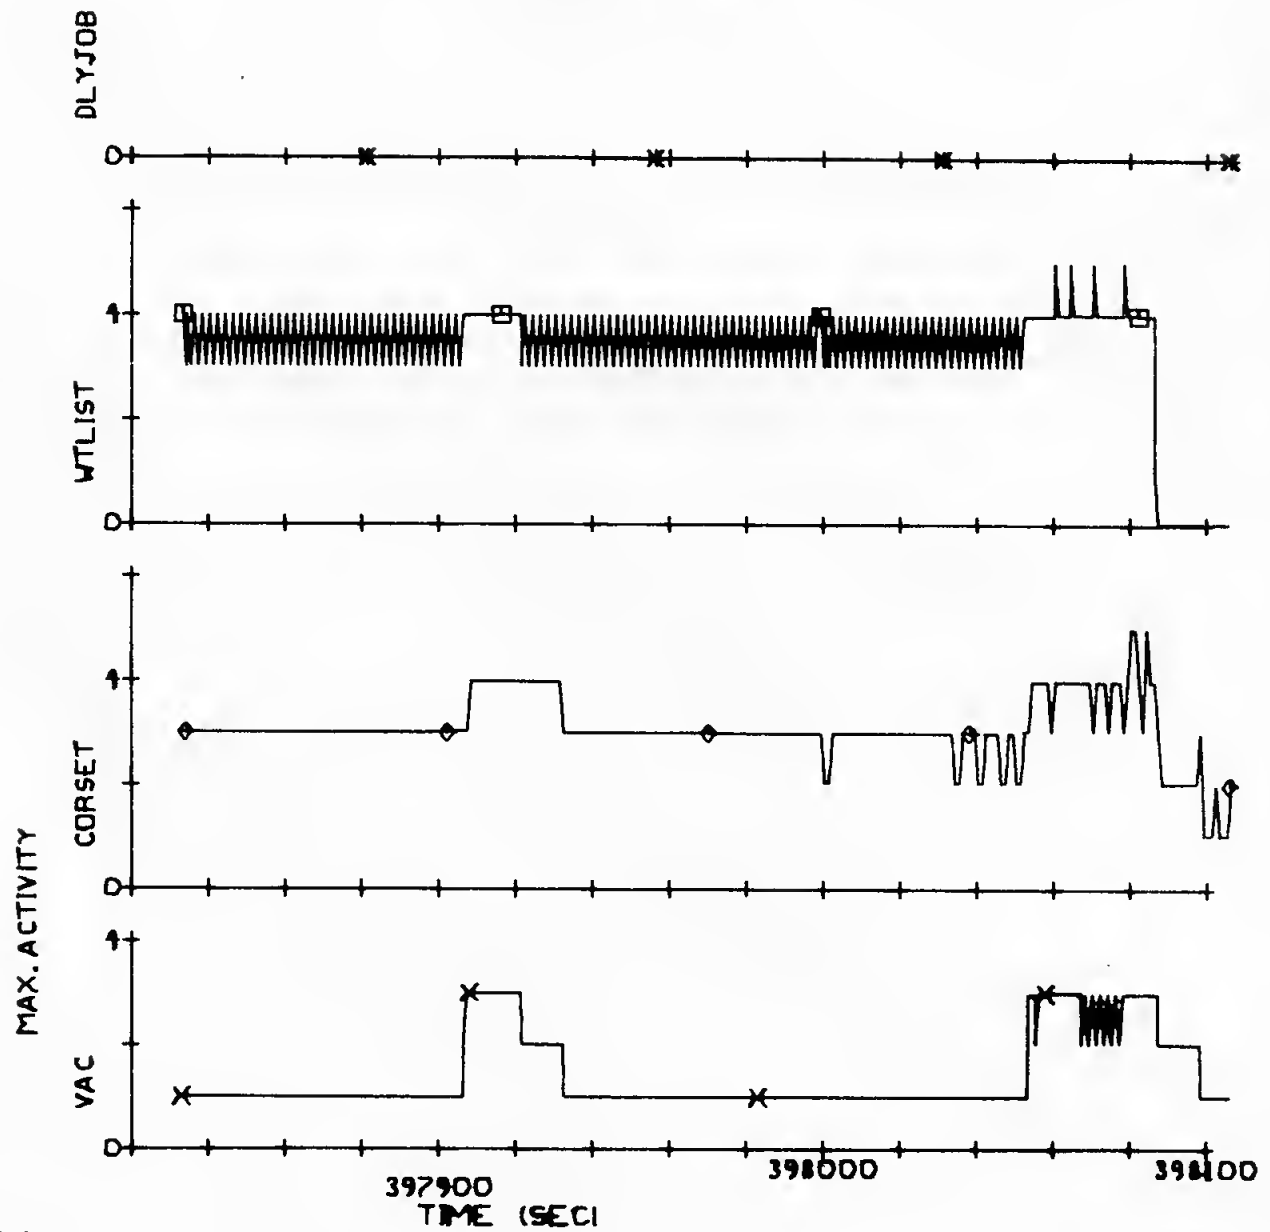

Massachusetts Institute of Technology  
Charles Stark Draper Laboratory  
Cambridge, Massachusetts

MEMO

TO: Distribution  
FROM: A. Klumpp  
DATE: 6 April 1970

During the Apollo 13 descent, there will be a new real-time plot for monitoring computer activity or time loss (TLOSS). This memo contains plots which show how the new real-time monitor plot should look for various values of TLOSS. These are plots of the time relative to PIPTIME of the radar velocity reading, versus time. The ordinate is calculated as word 5 minus word 7 of the descent telemetry, adding two if the difference is negative. The enclosed plots start just before acquisition of velocity data, and show the various events responsible for the anomolous behaviour of the plots. Also included herein are the corresponding plots of the VAC, CORESET, and WAITLIST activity.

A131838

V62

P68  
ENG  
OFF

A131889  
 3.5% TLOSS

AGC ACTIVITY

X'S MARK VAC  
 o'S MARK CORSET  
 □'S MARK WTLIST  
 \*'S MARK DLYJOB

A131889  
 3.5% LOSS

A131889