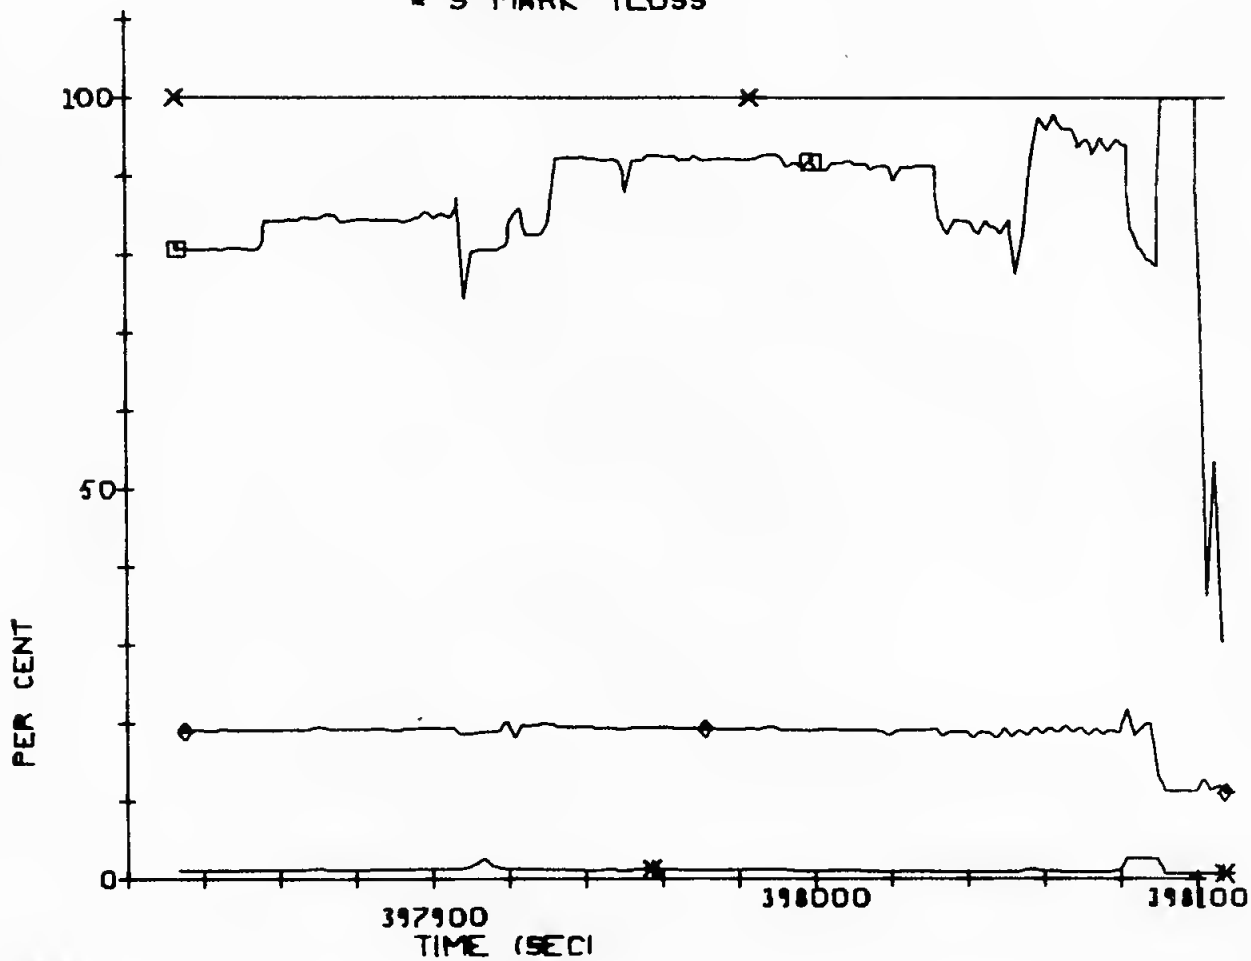

DUTY CYCLE

X'S MARK 100 PC

◊'S MARK TRUPT

◻'S MARK TJDB

*'S MARK TLOSS

A131838

NO TLOSS

A131838

V62

P68
ENG
OFF