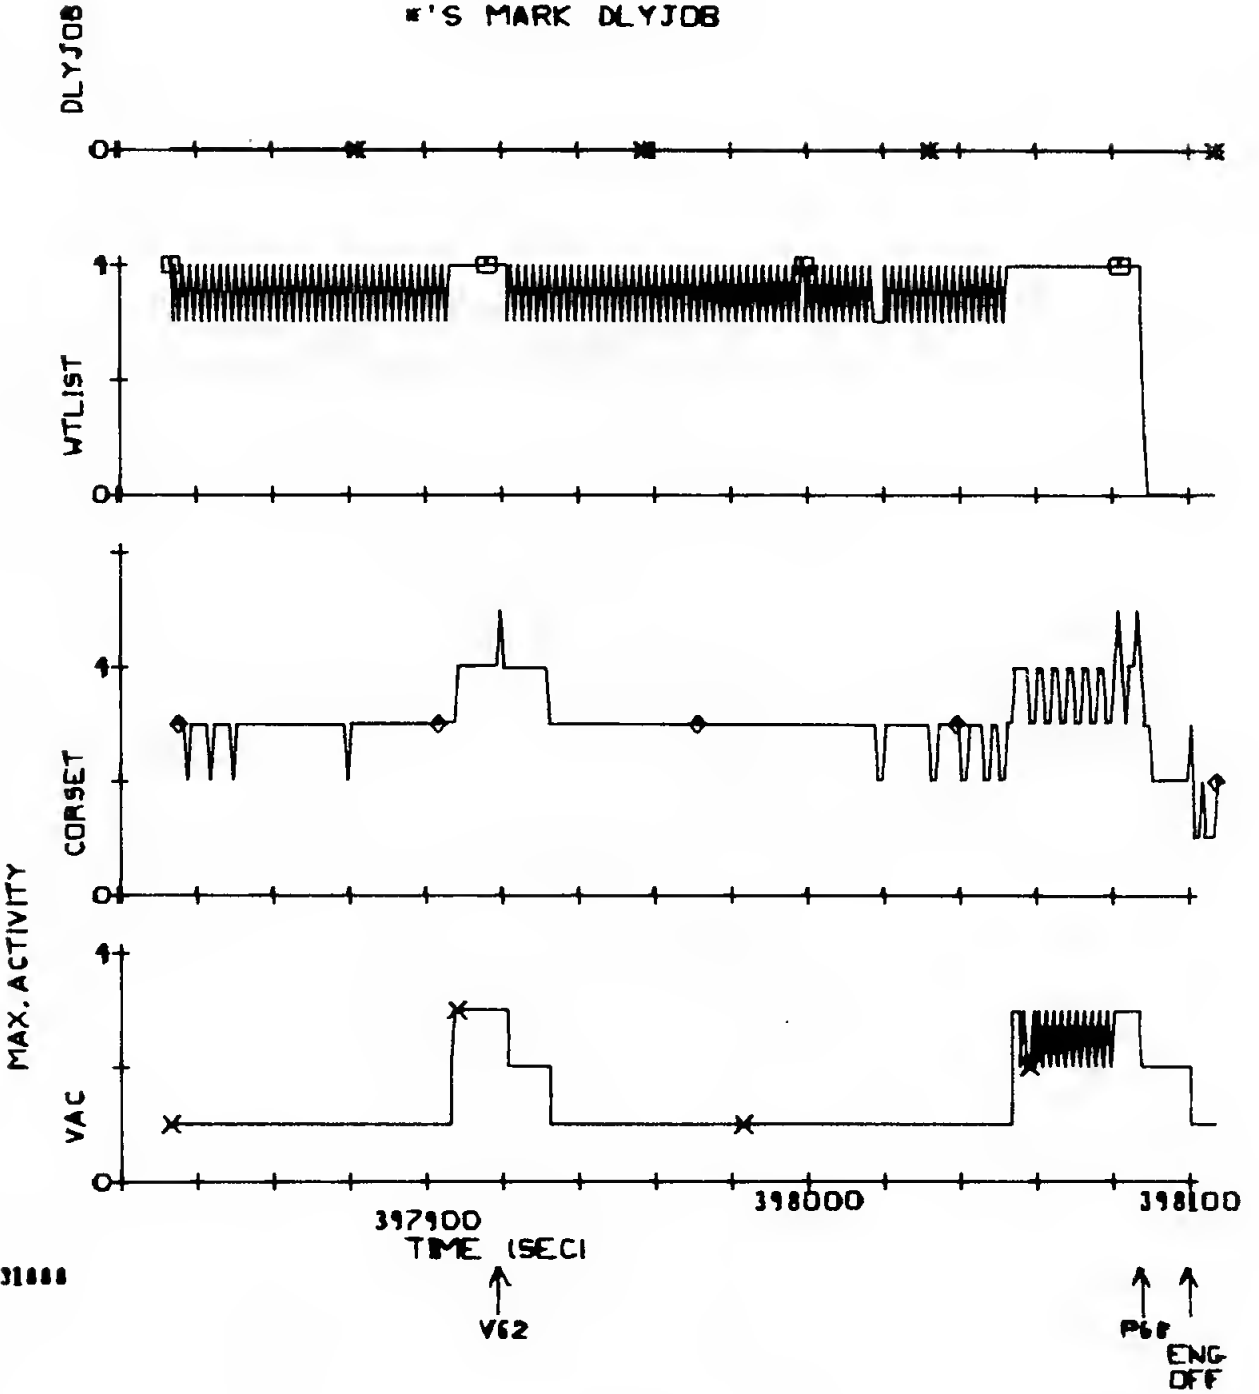

Massachusetts Institute of Technology  
Charles Stark Draper Laboratory  
Cambridge, Massachusetts

MEMO

TO: Distribution  
FROM: A. Klumpp  
DATE: 6 April 1970

During the Apollo 13 descent, there will be a new real-time plot for monitoring computer activity or time loss (TLOSS). This memo contains plots which show how the new real-time monitor plot should look for various values of TLOSS. These are plots of the time relative to PIPTIME of the radar velocity reading, versus time. The ordinate is calculated as word 5 minus word 7 of the descent telemetry, adding two if the difference is negative. The enclosed plots start just before acquisition of velocity data, and show the various events responsible for the anomolous behaviour of the plots. Also included herein are the corresponding plots of the VAC, CORESET, and WAITLIST activity.

UNEXPLAINED  
SPURIOUS TELEMETRY  
SYNCH DETECTED

AGC ACTIVITY

X'S MARK VAC

A131888

O'S MARK CORSET

NO 72455

□'S MARK WTLIST

\*'S MARK DLYJOB