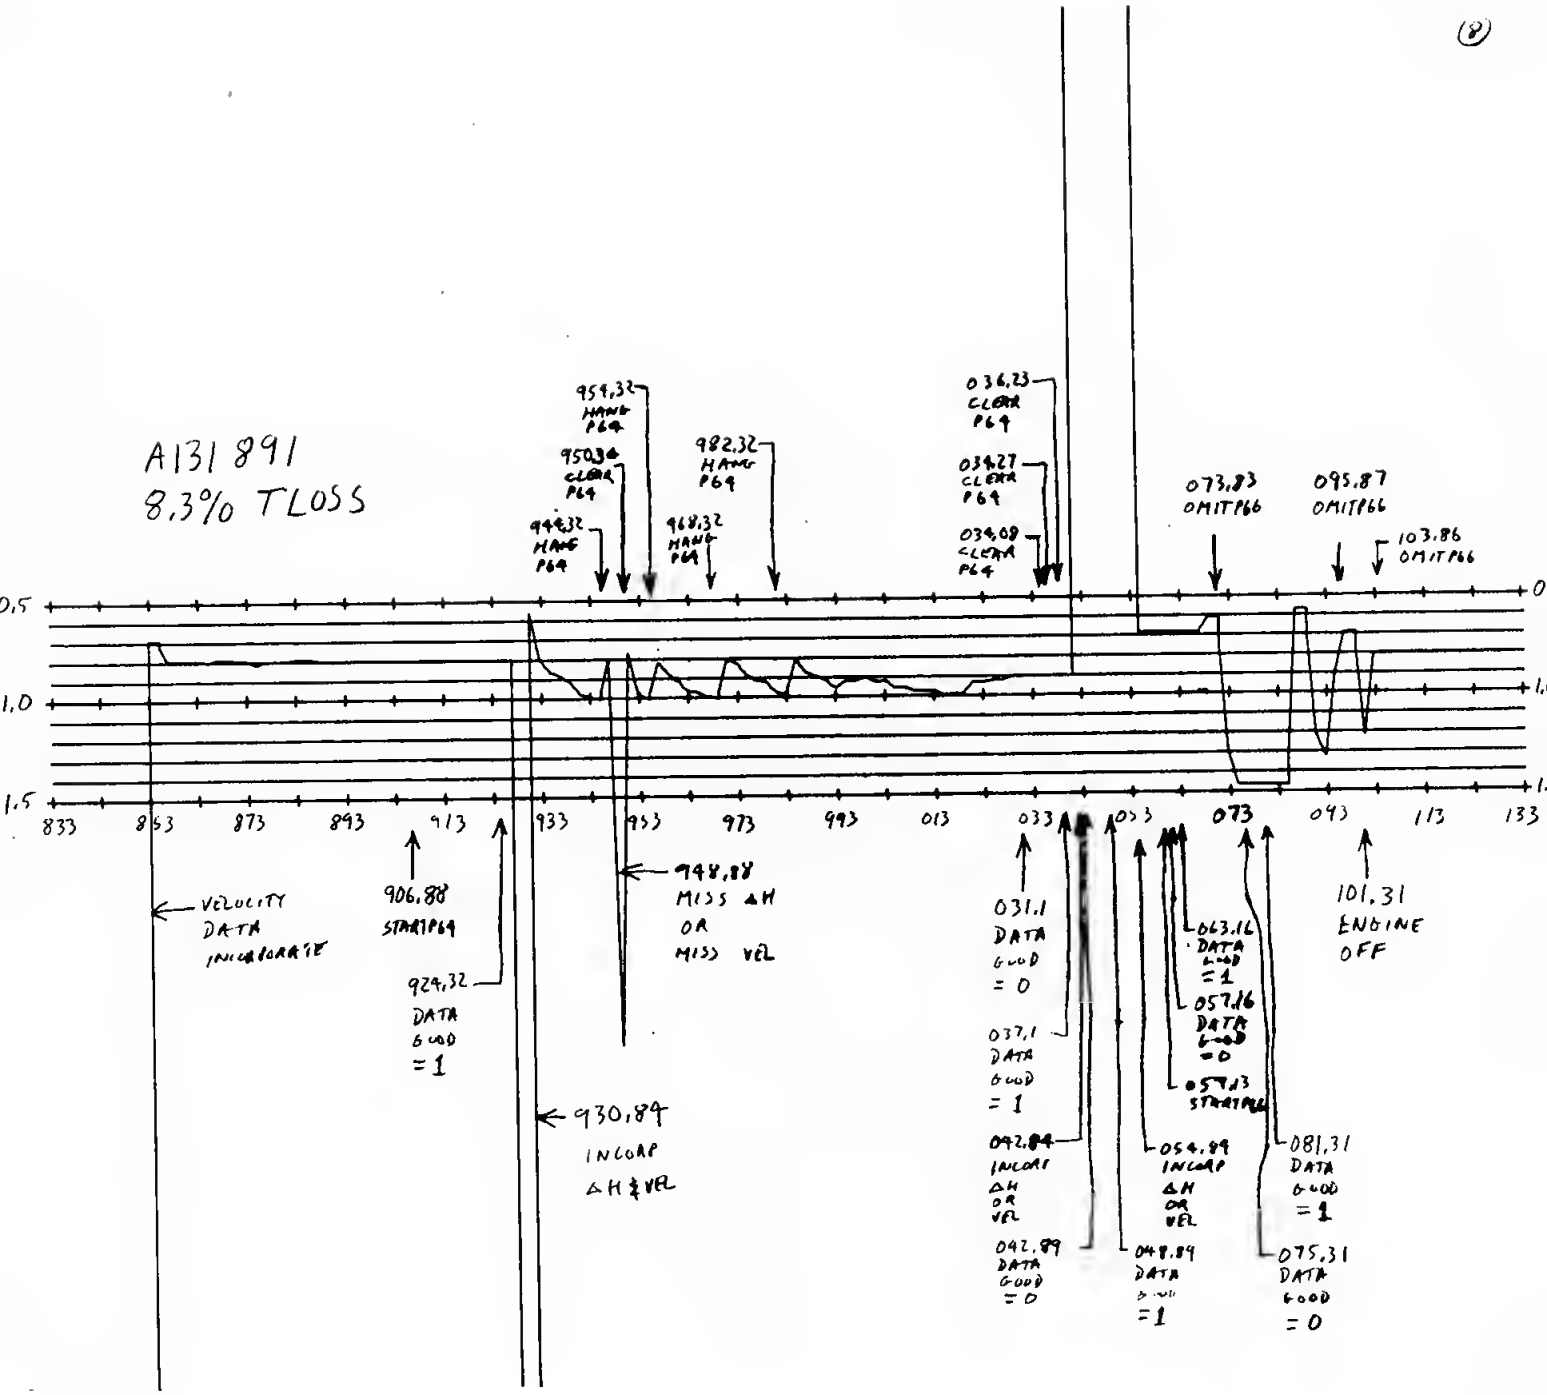

Massachusetts Institute of Technology  
Charles Stark Draper Laboratory  
Cambridge, Massachusetts

MEMO

TO: Distribution  
FROM: A. Klumpp  
DATE: 6 April 1970

During the Apollo 13 descent, there will be a new real-time plot for monitoring computer activity or time loss (TLOSS). This memo contains plots which show how the new real-time monitor plot should look for various values of TLOSS. These are plots of the time relative to PIPTIME of the radar velocity reading, versus time. The ordinate is calculated as word 5 minus word 7 of the descent telemetry, adding two if the difference is negative. The enclosed plots start just before acquisition of velocity data, and show the various events responsible for the anomolous behaviour of the plots. Also included herein are the corresponding plots of the VAC, CORESET, and WAITLIST activity.

↑  
V62

↑ P60  
 ↑ ENG OFF

A131890  
7% TLOSS

AGC ACTIVITY

X'S MARK VAC  
 O'S MARK CORSET  
 O'S MARK WTLIST  
 \*S MARK DLYJOB

A131890

7% TLOSS

A131850

A131891  
8.3% TLOSS

AGC ACTIVITY

X'S MARK VAC  
 O'S MARK CORSET  
 □'S MARK WTLIST  
 \*'S MARK DLYJOB

A131891

8.3% TL09D

DLYJOB

WTLIST

CORSET

MAX. ACTIVITY

VAC

397900 TIME (SECI)

V62

031.1  
 DATA  
 6007  
 = 0

P68  
 ENG  
 OFF

NO  
 31201  
 ALARM

A131891