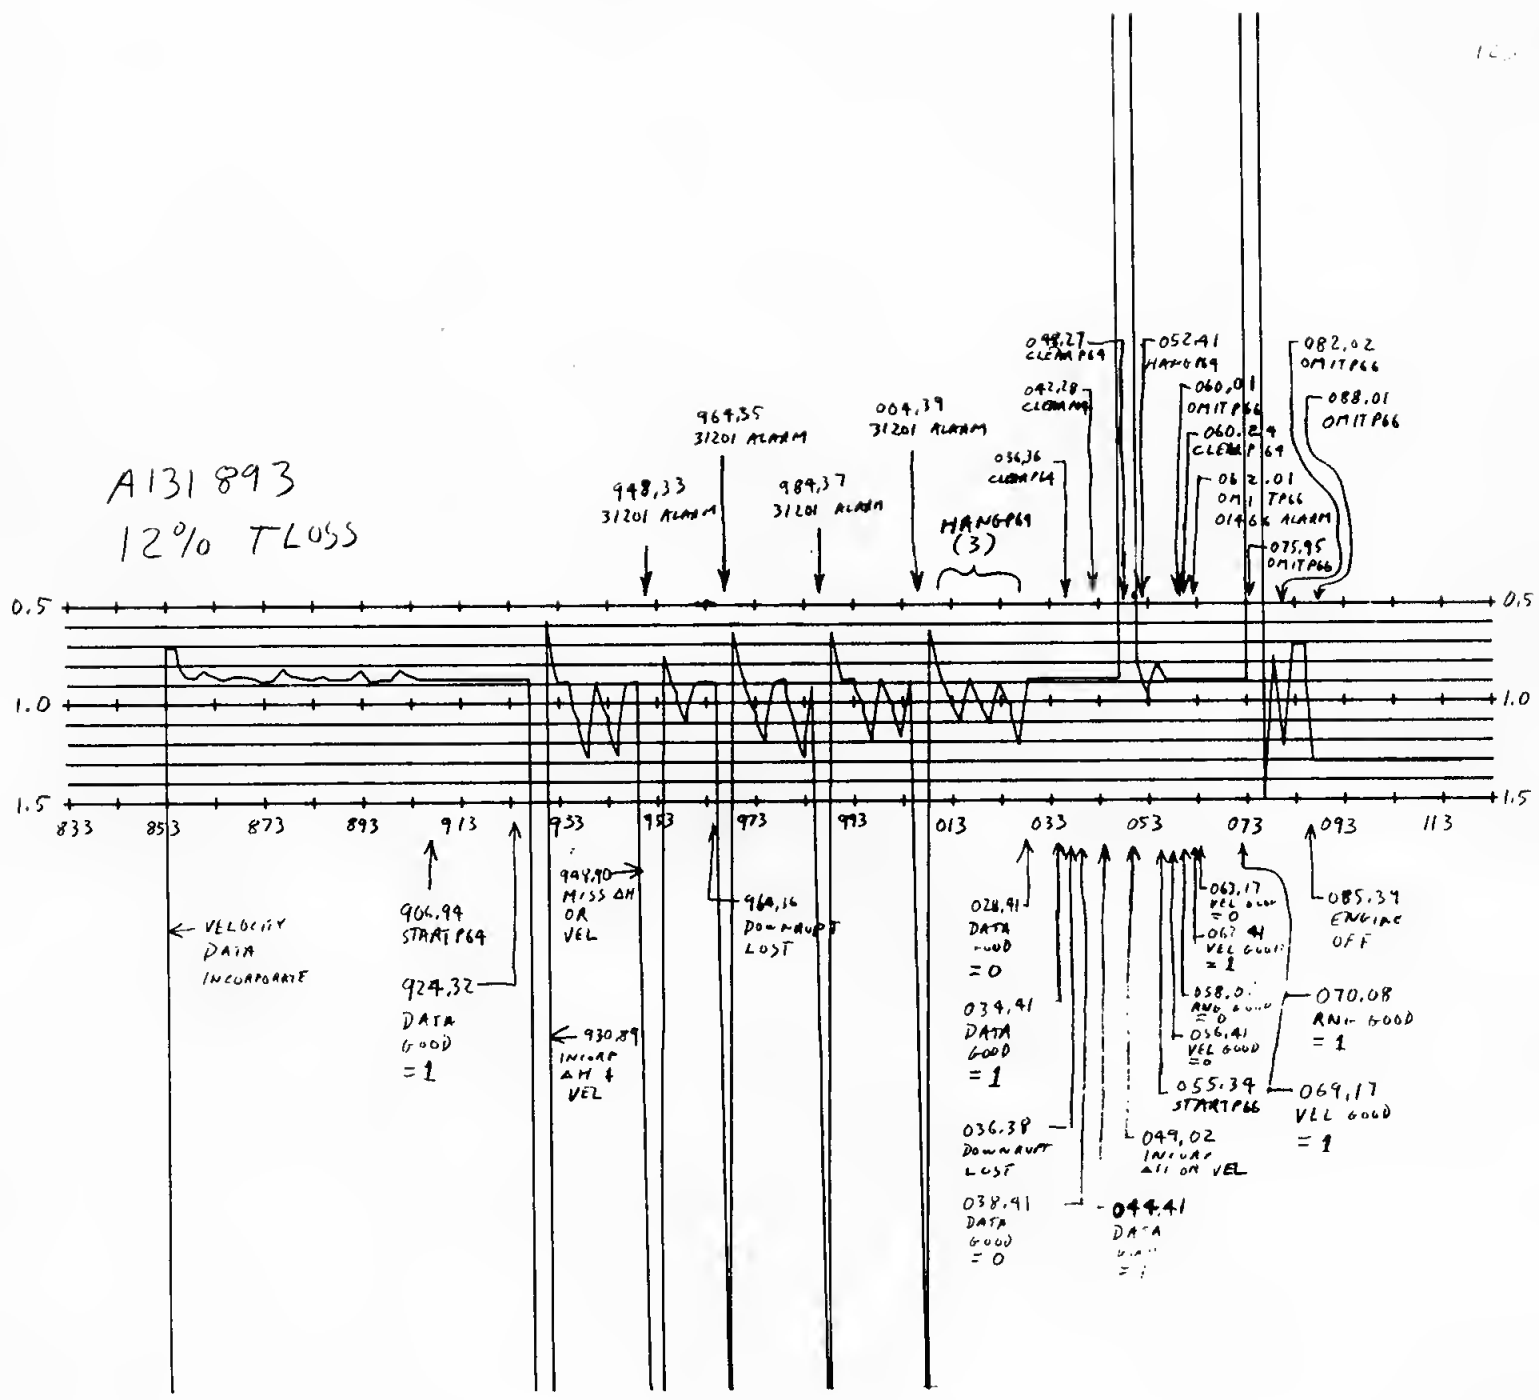

Massachusetts Institute of Technology  
Charles Stark Draper Laboratory  
Cambridge, Massachusetts

MEMO

TO: Distribution  
FROM: A. Klumpp  
DATE: 6 April 1970

During the Apollo 13 descent, there will be a new real-time plot for monitoring computer activity or time loss (TLOSS). This memo contains plots which show how the new real-time monitor plot should look for various values of TLOSS. These are plots of the time relative to PIPTIME of the radar velocity reading, versus time. The ordinate is calculated as word 5 minus word 7 of the descent telemetry, adding two if the difference is negative. The enclosed plots start just before acquisition of velocity data, and show the various events responsible for the anomolous behaviour of the plots. Also included herein are the corresponding plots of the VAC, CORESET, and WAITLIST activity.

MAX. ACTIVITY

VAC

397900 TIME (SECI)

V62

031.1  
 DATA  
 6007  
 = 0

P68  
 ENG  
 OFF

NO  
 31201  
 ALARM

A131891

A 131892  
10% LOSS

AGC ACTIVITY

X'S MARK VAC  
◊'S MARK CORSET  
◻'S MARK WTLIST  
\* 'S MARK DLYJOB

A131892

10% TLOSS

A131892

A131893  
12% TLOSS

AGC ACTIVITY

X'S MARK VAC  
 ◊'S MARK CORSET  
 ◻'S MARK WTLIST  
 ■'S MARK DLYJOB

A131893  
 12/10/72

A131893