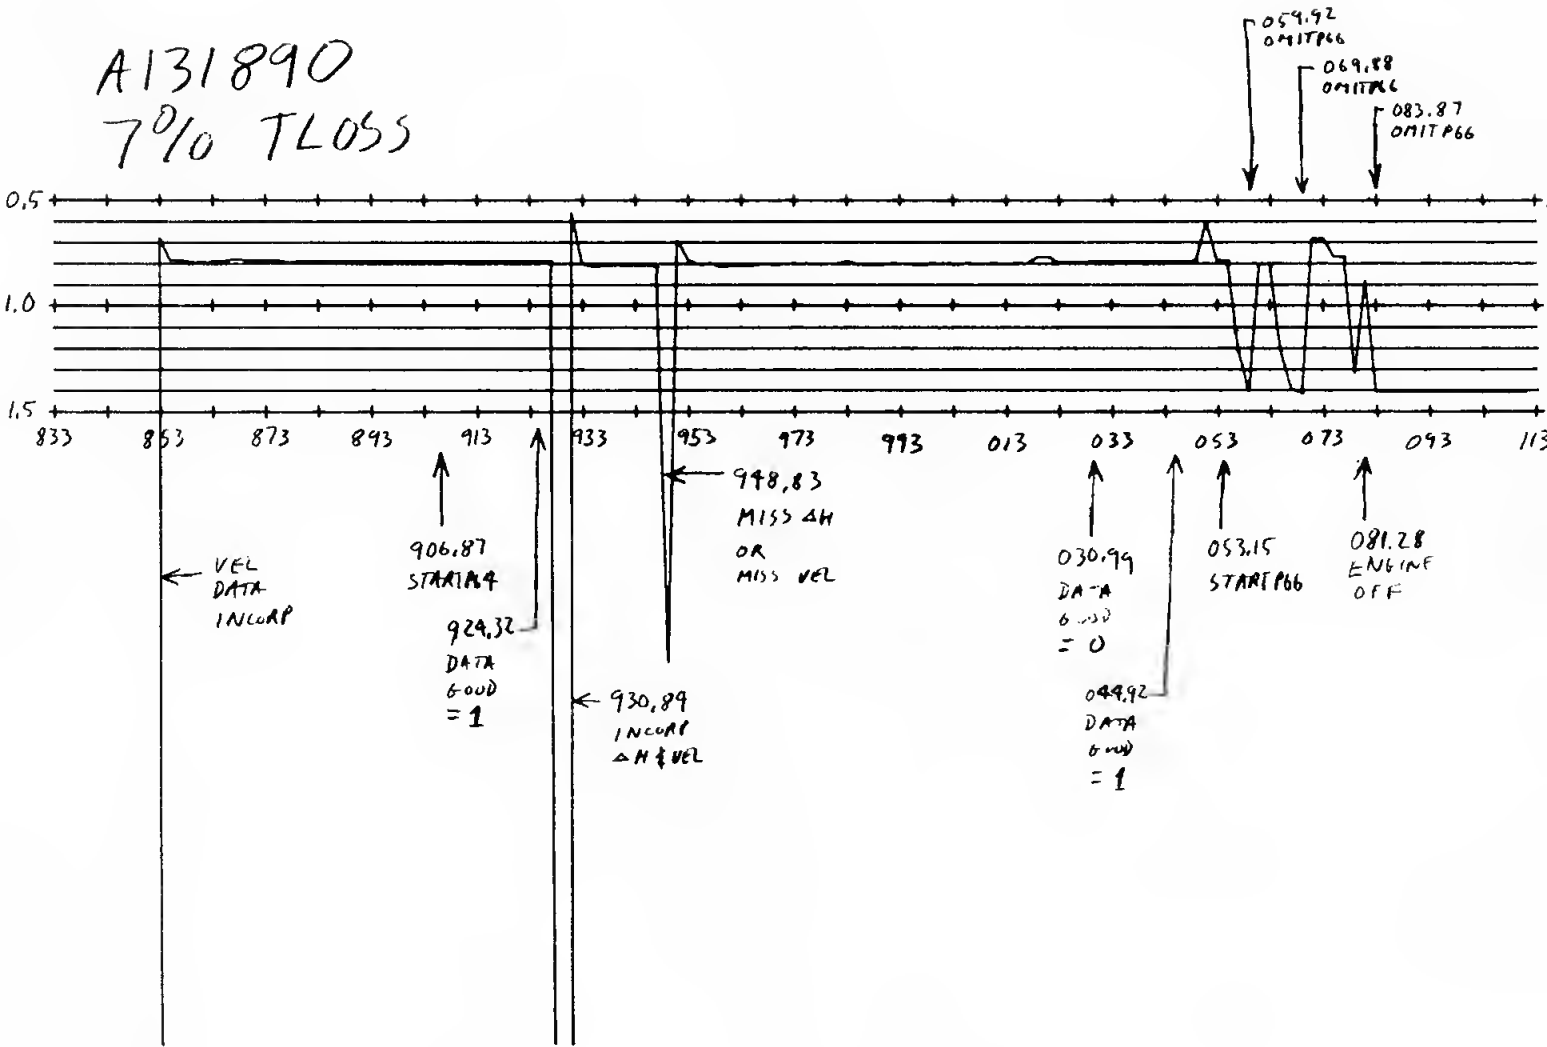

A131890
7% TLOSS