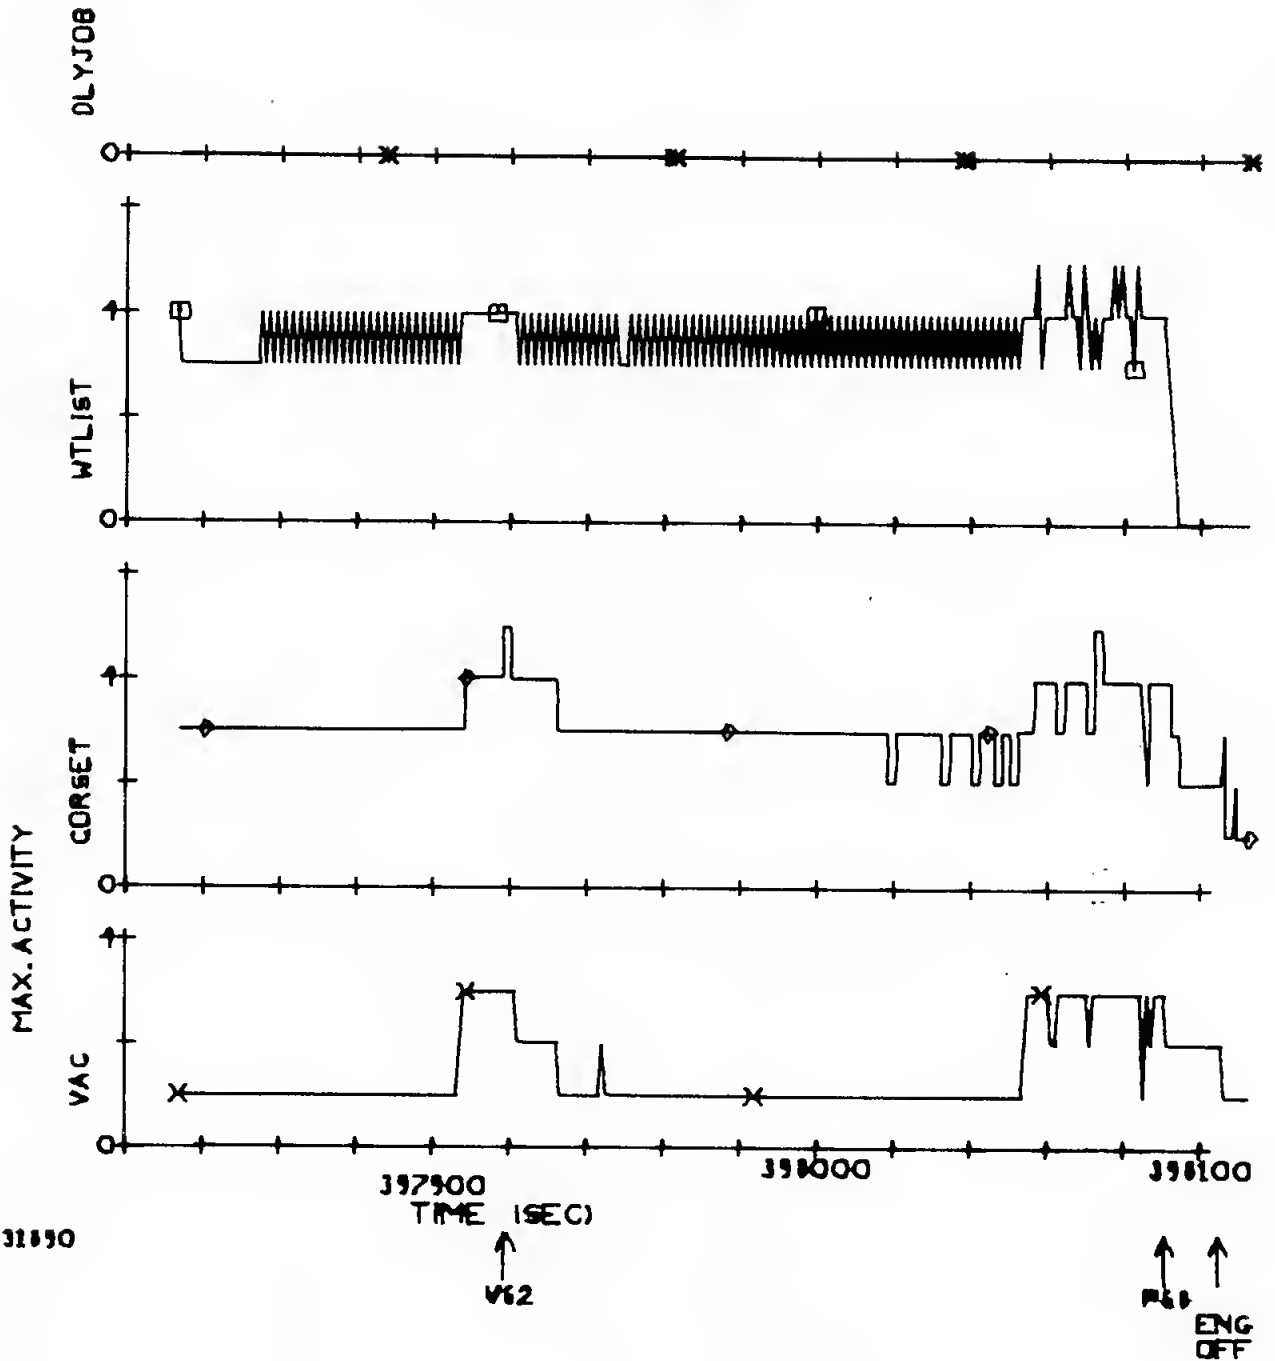

Massachusetts Institute of Technology  
Charles Stark Draper Laboratory  
Cambridge, Massachusetts

MEMO

TO: Distribution  
FROM: A. Klumpp  
DATE: 6 April 1970

During the Apollo 13 descent, there will be a new real-time plot for monitoring computer activity or time loss (TLOSS). This memo contains plots which show how the new real-time monitor plot should look for various values of TLOSS. These are plots of the time relative to PIPTIME of the radar velocity reading, versus time. The ordinate is calculated as word 5 minus word 7 of the descent telemetry, adding two if the difference is negative. The enclosed plots start just before acquisition of velocity data, and show the various events responsible for the anomolous behaviour of the plots. Also included herein are the corresponding plots of the VAC, CORESET, and WAITLIST activity.

↑  
V62

↑ P60  
 ↑ ENG OFF

A131890  
7% TLOSS

AGC ACTIVITY

X'S MARK VAC  
 O'S MARK CORSET  
 O'S MARK WTLIST  
 \*S MARK DLYJOB

A131890

7% TLOSS

A131850