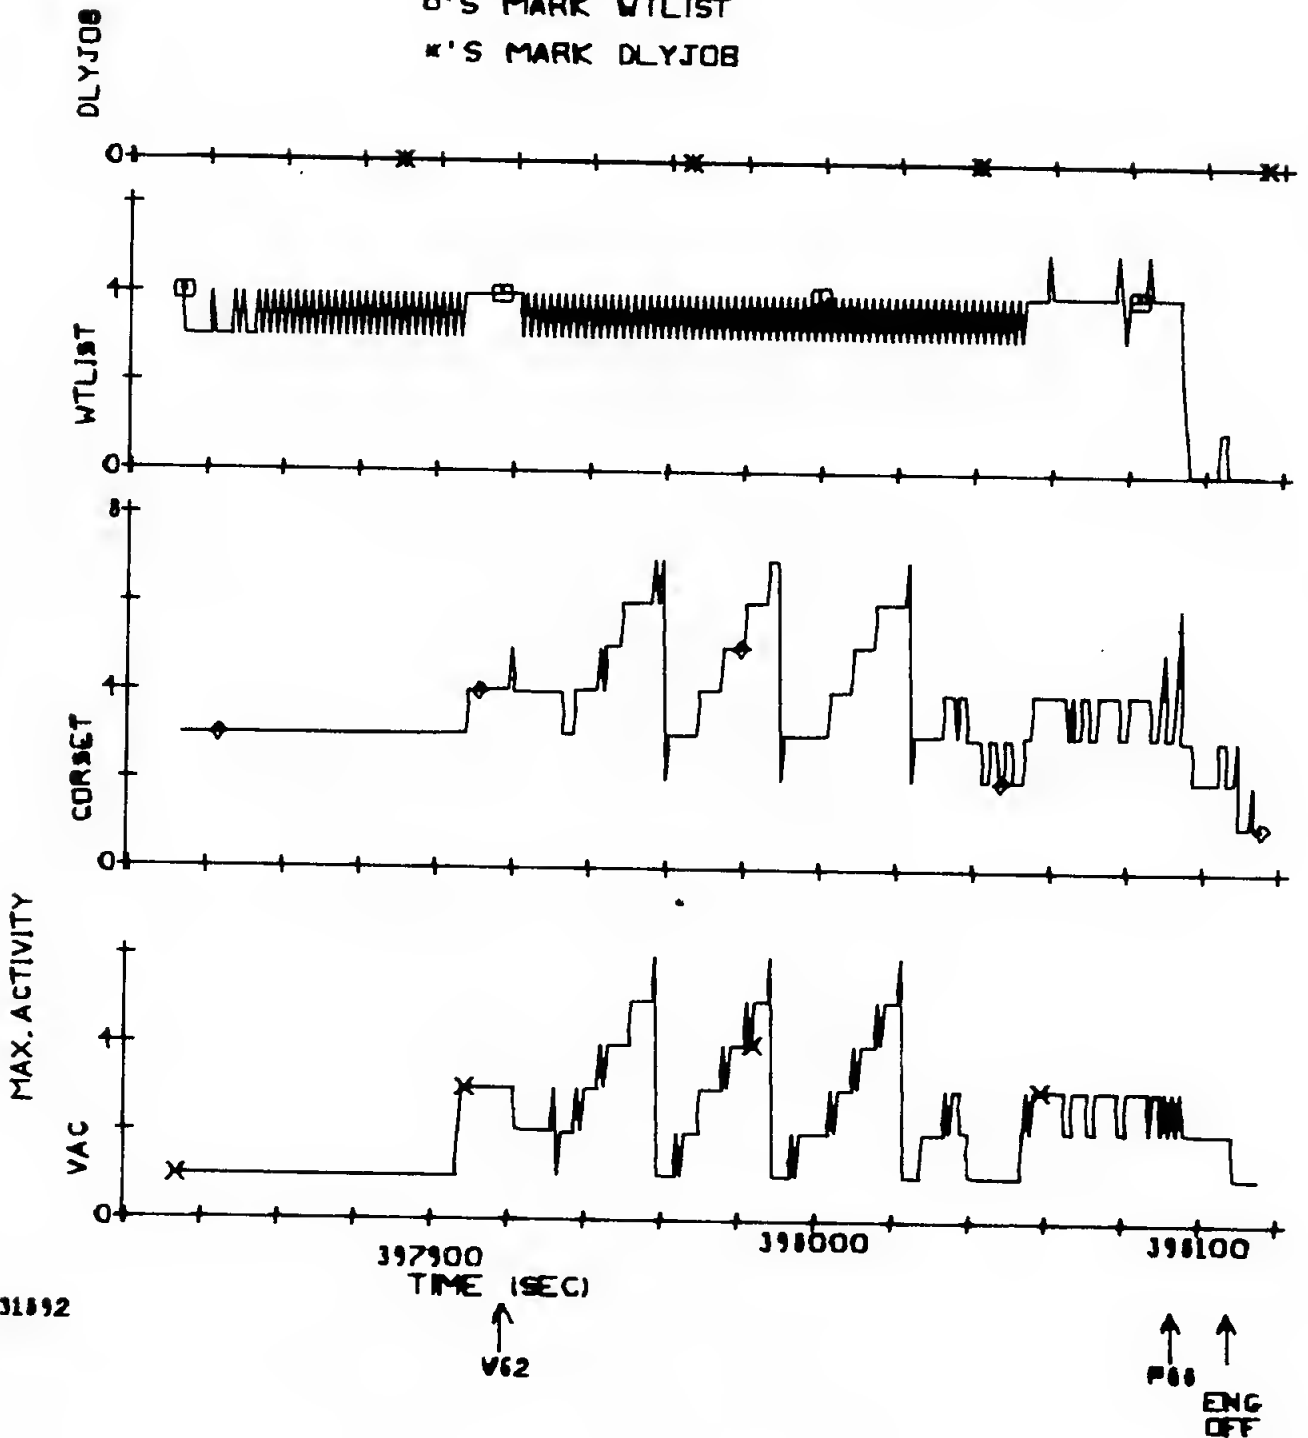

Massachusetts Institute of Technology  
Charles Stark Draper Laboratory  
Cambridge, Massachusetts

MEMO

TO: Distribution  
FROM: A. Klumpp  
DATE: 6 April 1970

During the Apollo 13 descent, there will be a new real-time plot for monitoring computer activity or time loss (TLOSS). This memo contains plots which show how the new real-time monitor plot should look for various values of TLOSS. These are plots of the time relative to PIPTIME of the radar velocity reading, versus time. The ordinate is calculated as word 5 minus word 7 of the descent telemetry, adding two if the difference is negative. The enclosed plots start just before acquisition of velocity data, and show the various events responsible for the anomolous behaviour of the plots. Also included herein are the corresponding plots of the VAC, CORESET, and WAITLIST activity.

A 131892  
10% LOSS

AGC ACTIVITY

X'S MARK VAC  
◊'S MARK CORSET  
◻'S MARK WTLIST  
\* 'S MARK DLYJOB

A131892

10% TLOSS

A131892

A131893  
12% TLOSS

AGC ACTIVITY