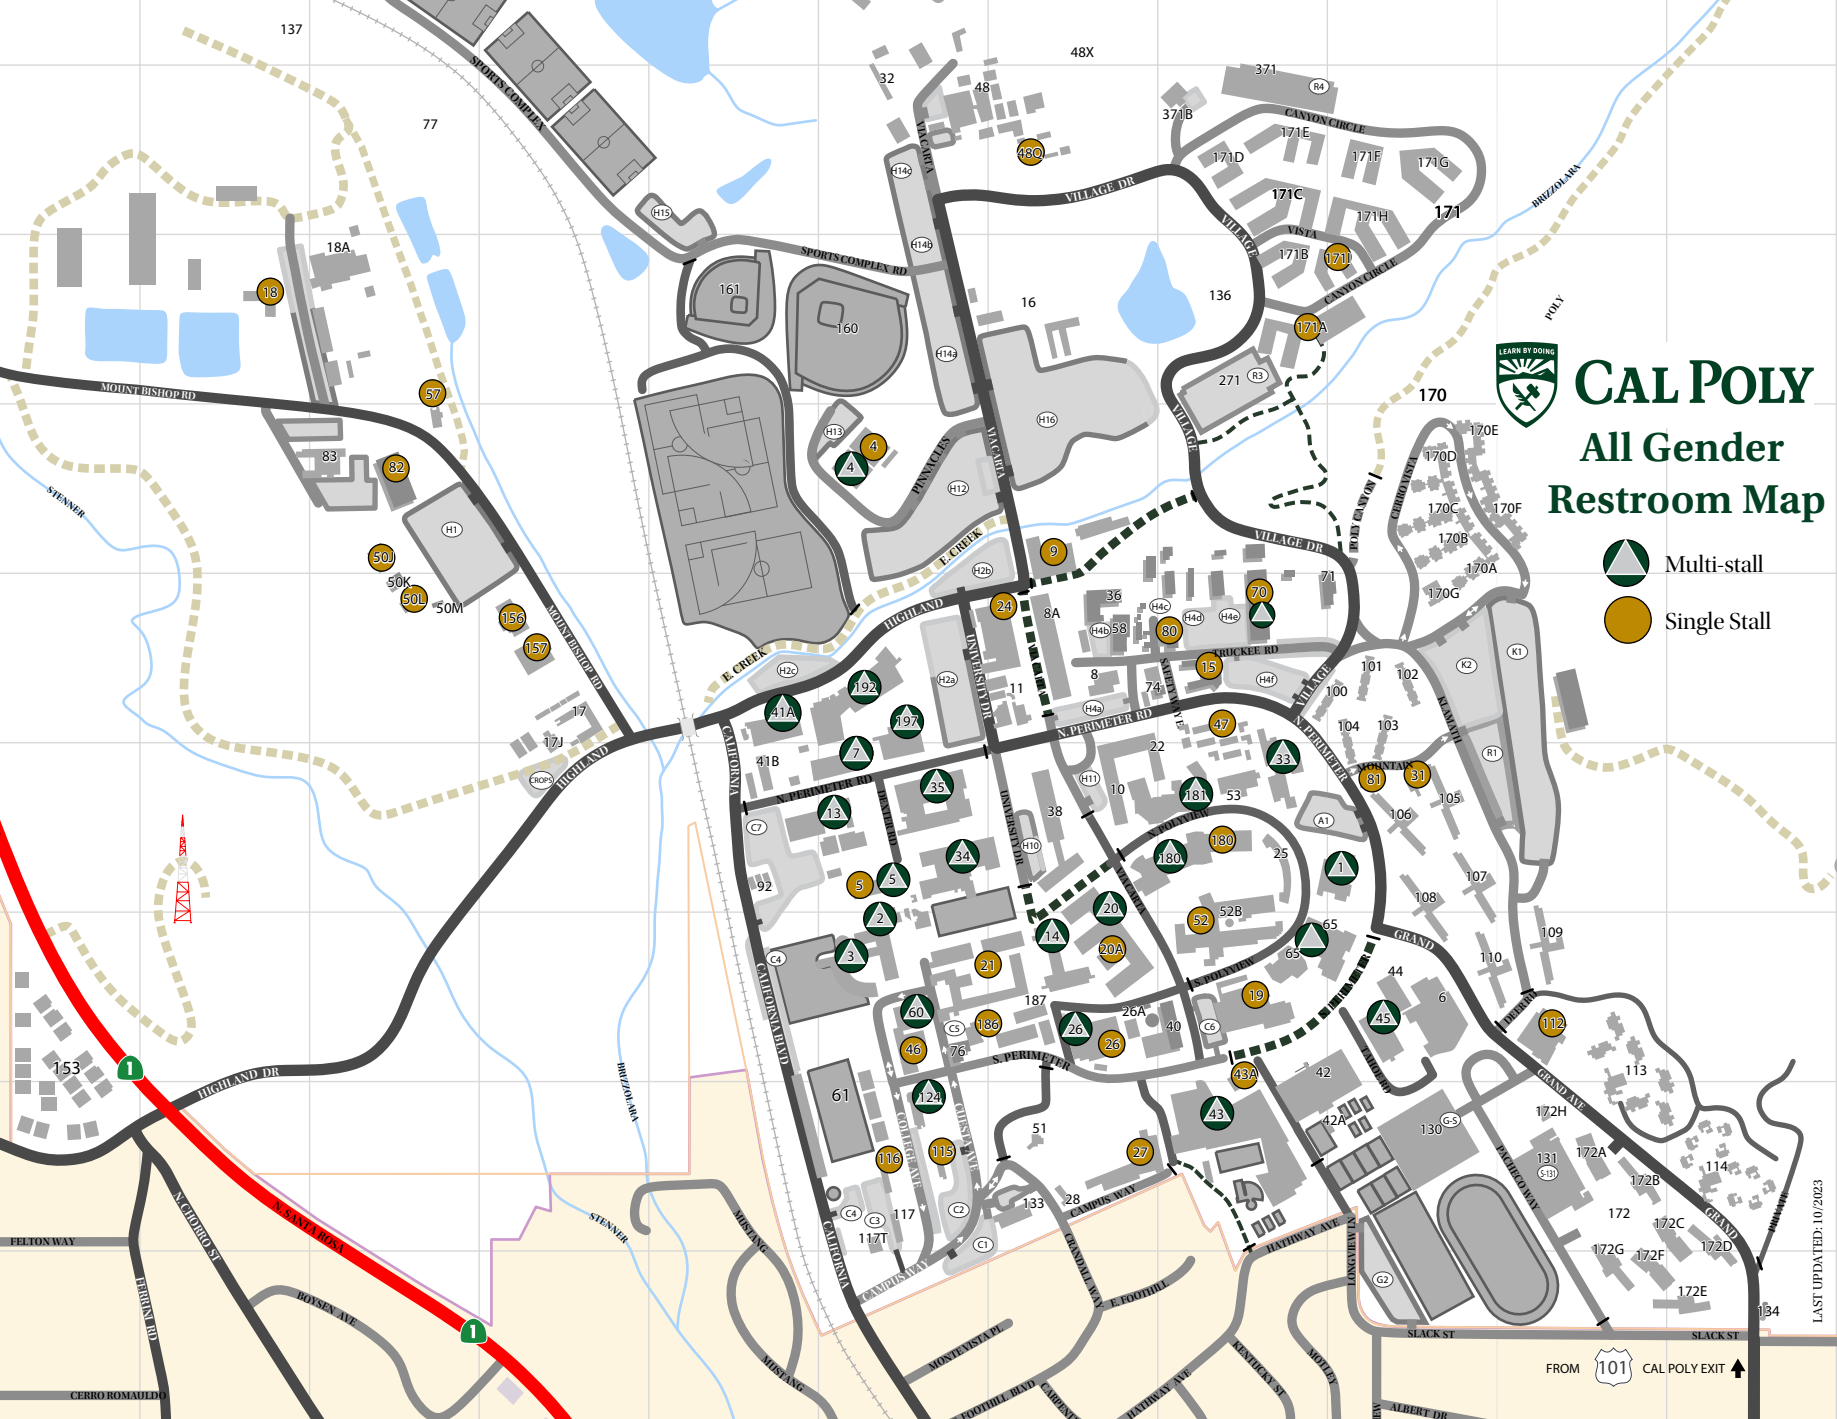

CAL POLY All Gender Restroom Map

-  Multi-stall
-  Single Stall

LAST UPDATED: 10/2023

FROM  CAL POLY EXIT 

All Gender Restroom Locations

<u>Building</u>	<u>Multi-stall Restrooms</u>	<u>Single Stall Restrooms</u>
Administration Building 1	103, 203A	
Cotchett Education Building 2	119, 128	
Business Building 3	115, 116	
Research Development Center Building 4		101
Aero Hangar Building 4A	102	
Architecture & Environmental Design Building 5	208, 227	405
Advanced Technology Laboratories Building 7	12, 13	
Bioresource & Ag Engineering Shop Building 8A	06B	
Farm Shop Building 9	7	8
Engineering Building 13	130, 131	
Frank E Pilling Building 14	220, 225	
Beef Unit Building 16		101, 102
Dairy Science Building 18		103, 104
Engineering East Building 20	125	
Center for Engineering Excellence 20A	209	
Engineering West Building 21	136F	
Food Processing Building 24		115
Graphic Arts Building 26	117, 119	210A
Health Center Building 27		174, 175, 185, 186
Clyde P. Fisher Science Hall Building 33	234	
Walter F. Dexter Building 34	136, 139	
Grant M. Brown Engineering Building 41A	215, 216	
Recreation Center Building 43	112, 173	
Kinesiology Building 43A		250A, 250D
H.P. Davidson Music Center Building 45	109	
Old Natatorium Building 46	13B, 100B	
Faculty Offices North Building 47		11J, 21H, 23R, 25J, 26J, 34J
Environmental Horticultural Science Building 48Q		103
Mt Bishop Warehouse Building 50J		8
Rose Float Lab Building 50L		102
Science Building 52		D32
Swine Unit Building 56		3
Veterinary Hospital Building 57		106, 109
Crandall Gymnasium Building 60	106	
University Union Building 65	108, 109	
Facilities Building 70		101, 102,