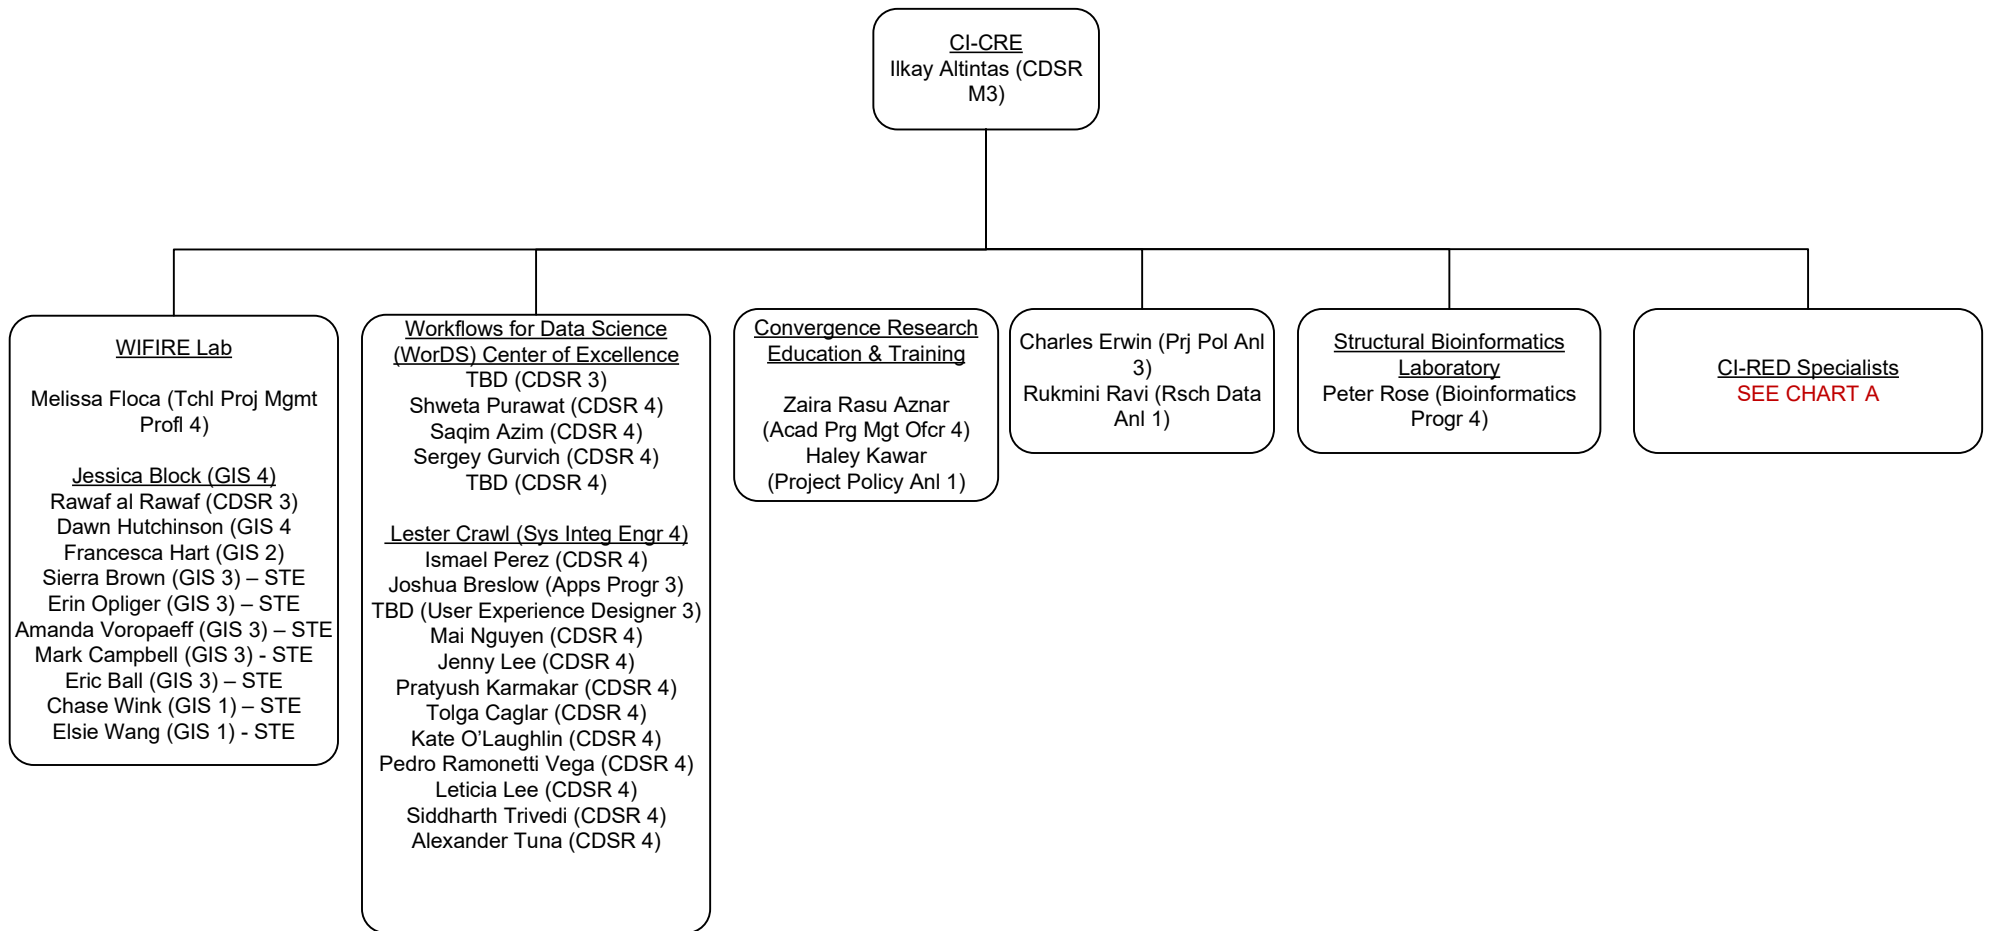

Office of the Director

Office of the Director: Groups

Business Services

Cyberinfrastructure & Convergence Research & Education (CI-CRE)

Advanced Cyberinfrastructure Development Group - ACID (B)

CI-CRE Specialists: Structural Bioinformatics (C)

CI-CRE Specialists: CAIDA (D)

Data-Enabled Scientific Computing

Communications

Secure Services for Cloud & Scientific Software (S4)

Division Director
Sandeep Chandra (proposed: Info Sys M3)

Research Data Services