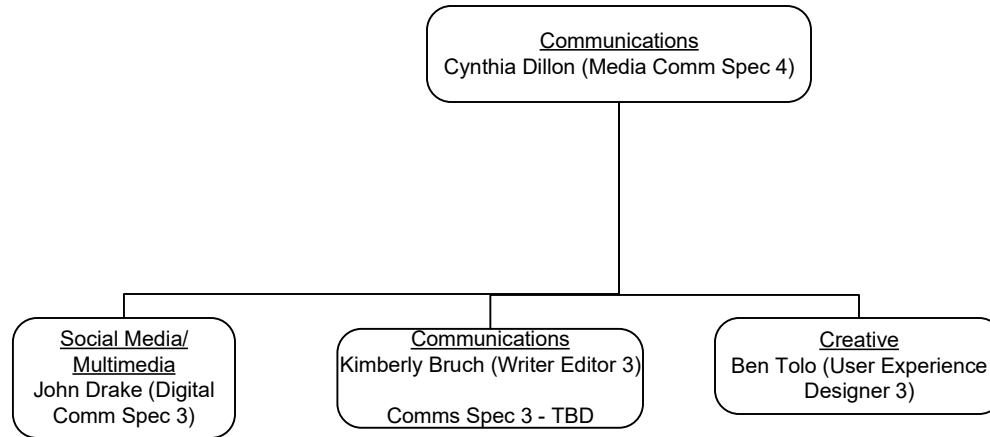

CI-CRE Specialists: CAIDA (D)

Data-Enabled Scientific Computing

Communications

Secure Services for Cloud & Scientific Software (S4)

Division Director
Sandeep Chandra (proposed: Info Sys M3)

Research Data Services