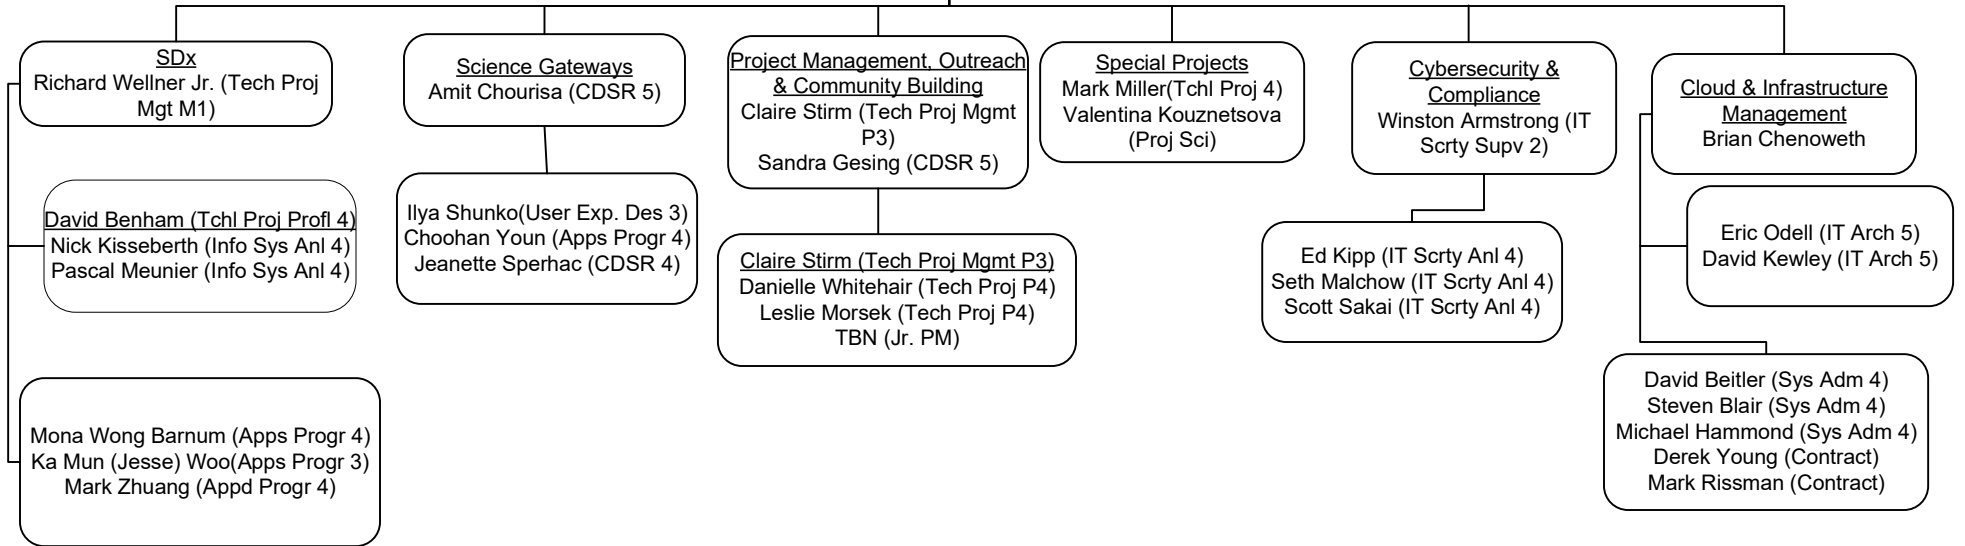

Office of the Director

Office of the Director: Groups

Business Services

Cyberinfrastructure & Convergence Research & Education (CI-CRE)

Advanced Cyberinfrastructure Development Group - ACID (B)

CI-CRE Specialists: Structural Bioinformatics (C)

CI-CRE Specialists: CAIDA (D)

Data-Enabled Scientific Computing

Communications

Secure Services for Cloud & Scientific Software (S4)

Division Director
Sandeep Chandra (proposed: Info Sys M3)

Research Data Services