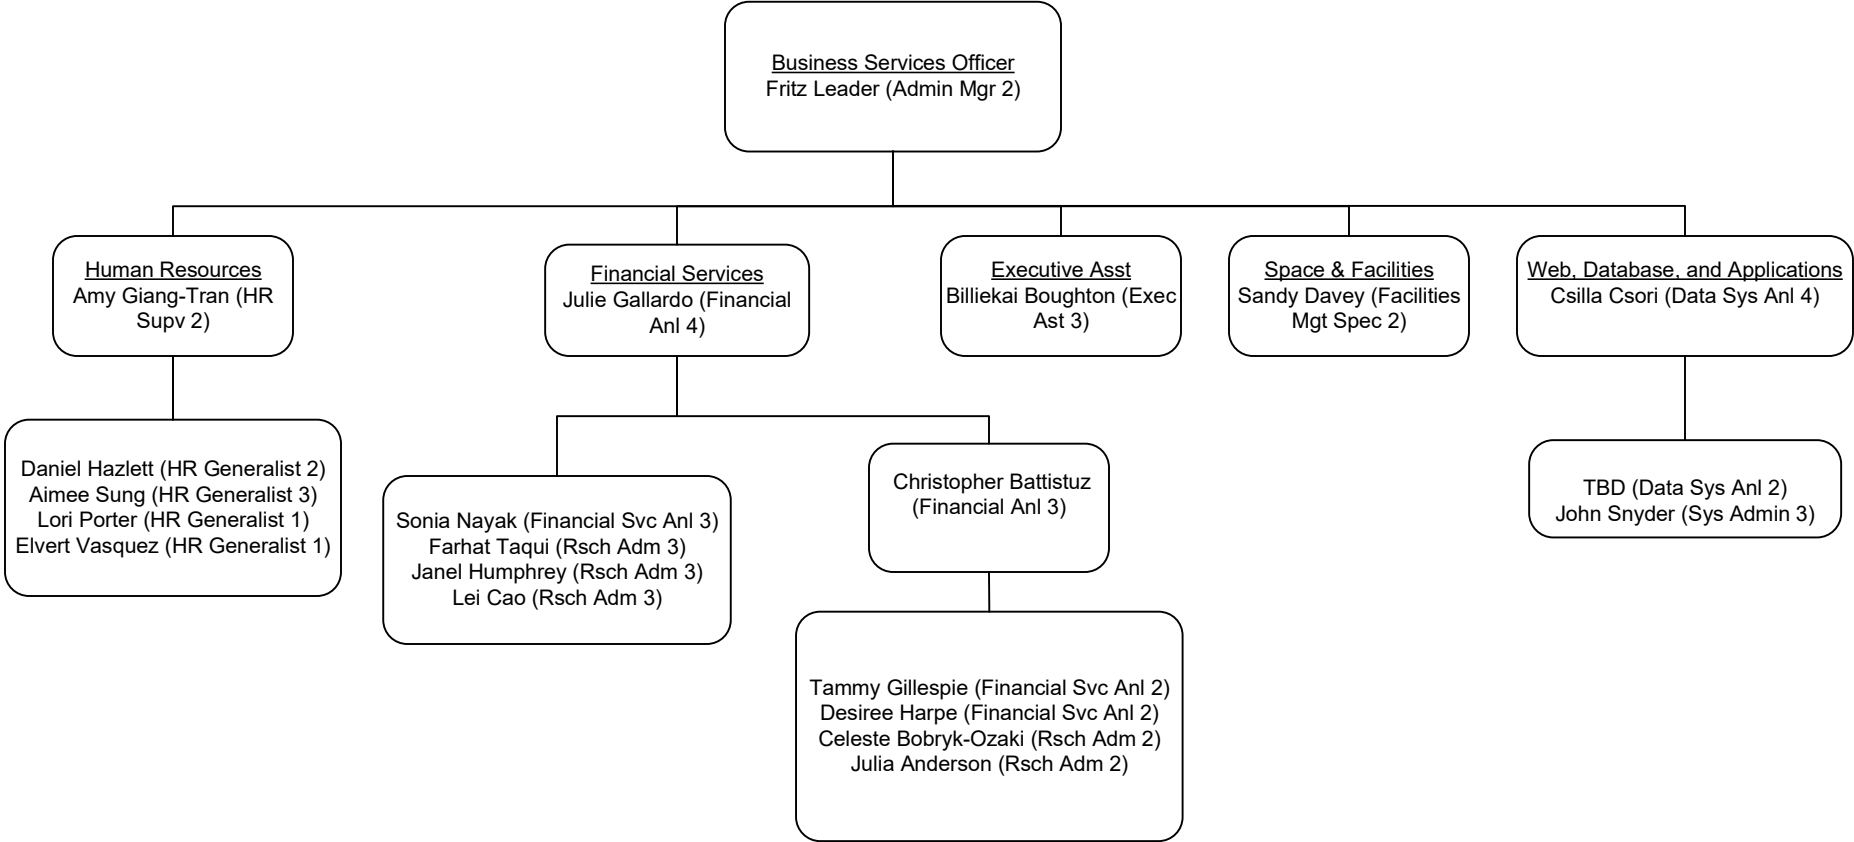

Office of the Director

Office of the Director: Groups

Business Services

Cyberinfrastructure & Convergence Research & Education (CI-CRE)

Advanced Cyberinfrastructure Development Group - ACID (B)

CI-CRE Specialists: Structural Bioinformatics (C)

CI-CRE Specialists: CAIDA (D)

Data-Enabled Scientific Computing

Communications

Secure Services for Cloud & Scientific Software (S4)

Division Director
Sandeep Chandra (proposed: Info Sys M3)

Research Data Services