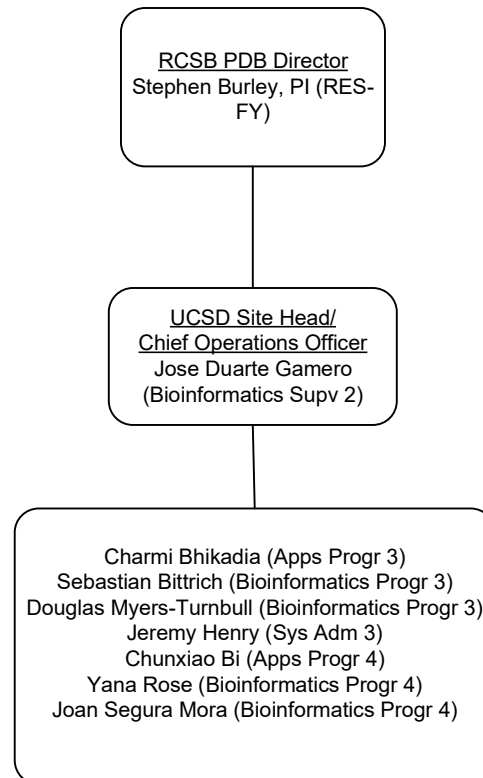

Office of the Director

Office of the Director: Groups

Business Services

Cyberinfrastructure & Convergence Research & Education (CI-CRE)

Advanced Cyberinfrastructure Development Group - ACID (B)

CI-CRE Specialists: Structural Bioinformatics (C)

CI-CRE Specialists: CAIDA (D)

Data-Enabled Scientific Computing

Communications

Secure Services for Cloud & Scientific Software (S4)

Division Director
Sandeep Chandra (proposed: Info Sys M3)

Research Data Services