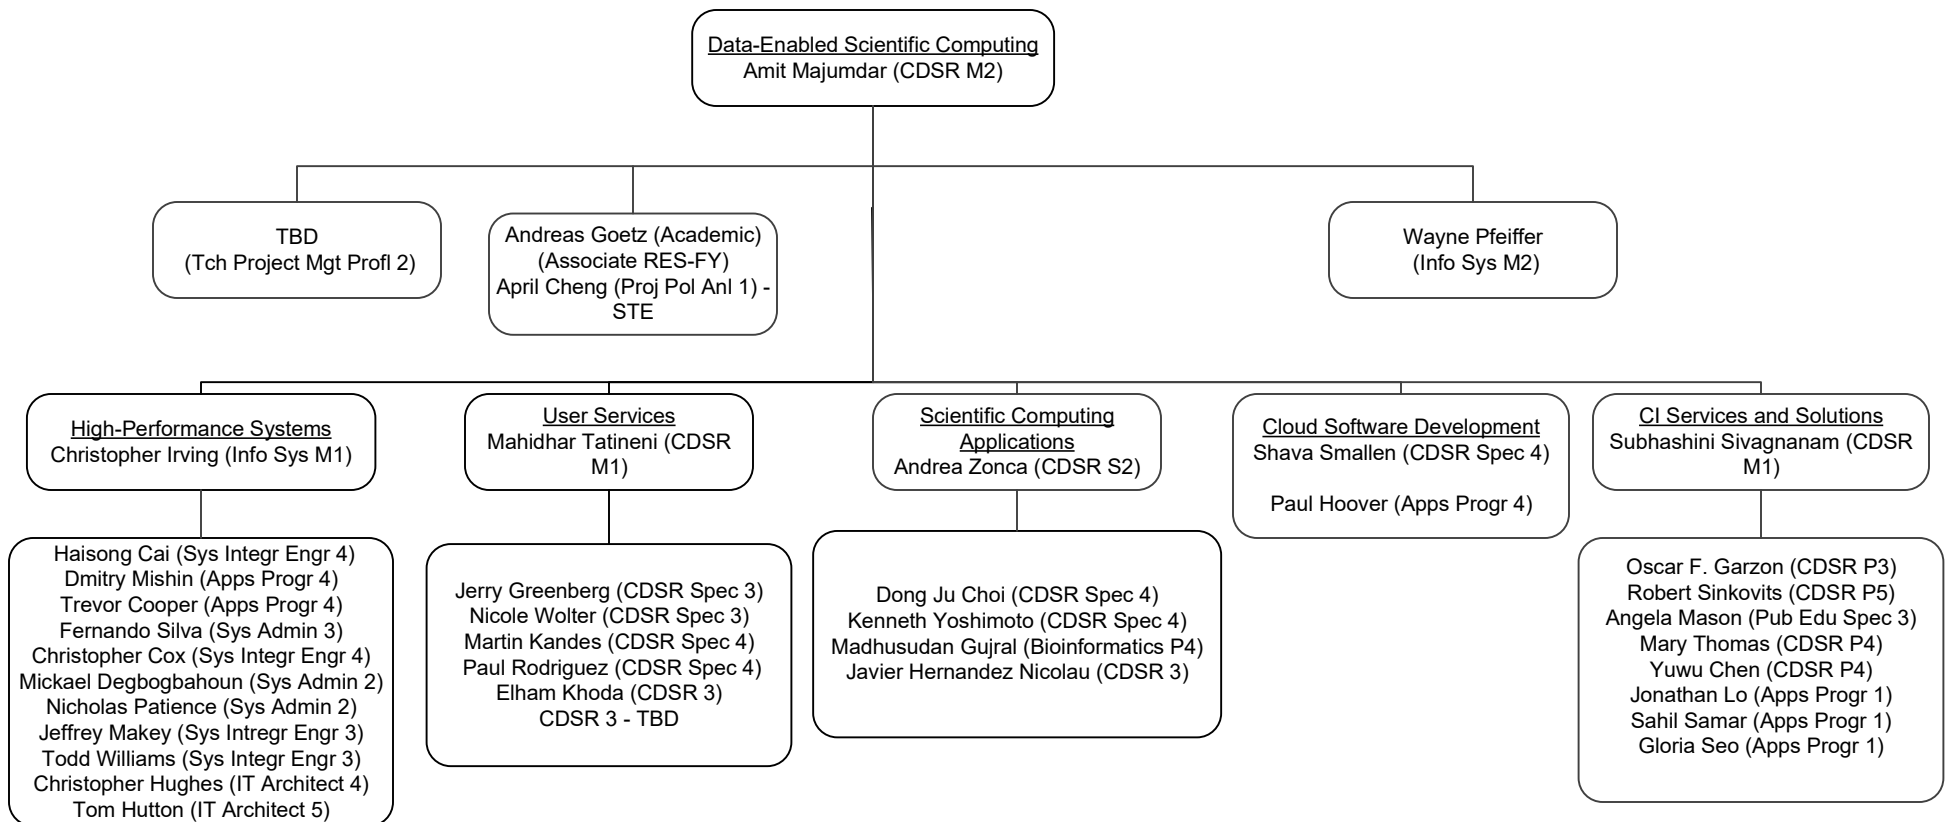

Office of the Director

Office of the Director: Groups

Business Services

Cyberinfrastructure & Convergence Research & Education (CI-CRE)

Advanced Cyberinfrastructure Development Group - ACID (B)

CI-CRE Specialists: Structural Bioinformatics (C)

CI-CRE Specialists: CAIDA (D)

Data-Enabled Scientific Computing

Communications

Secure Services for Cloud & Scientific Software (S4)

Division Director
Sandeep Chandra (proposed: Info Sys M3)

Research Data Services