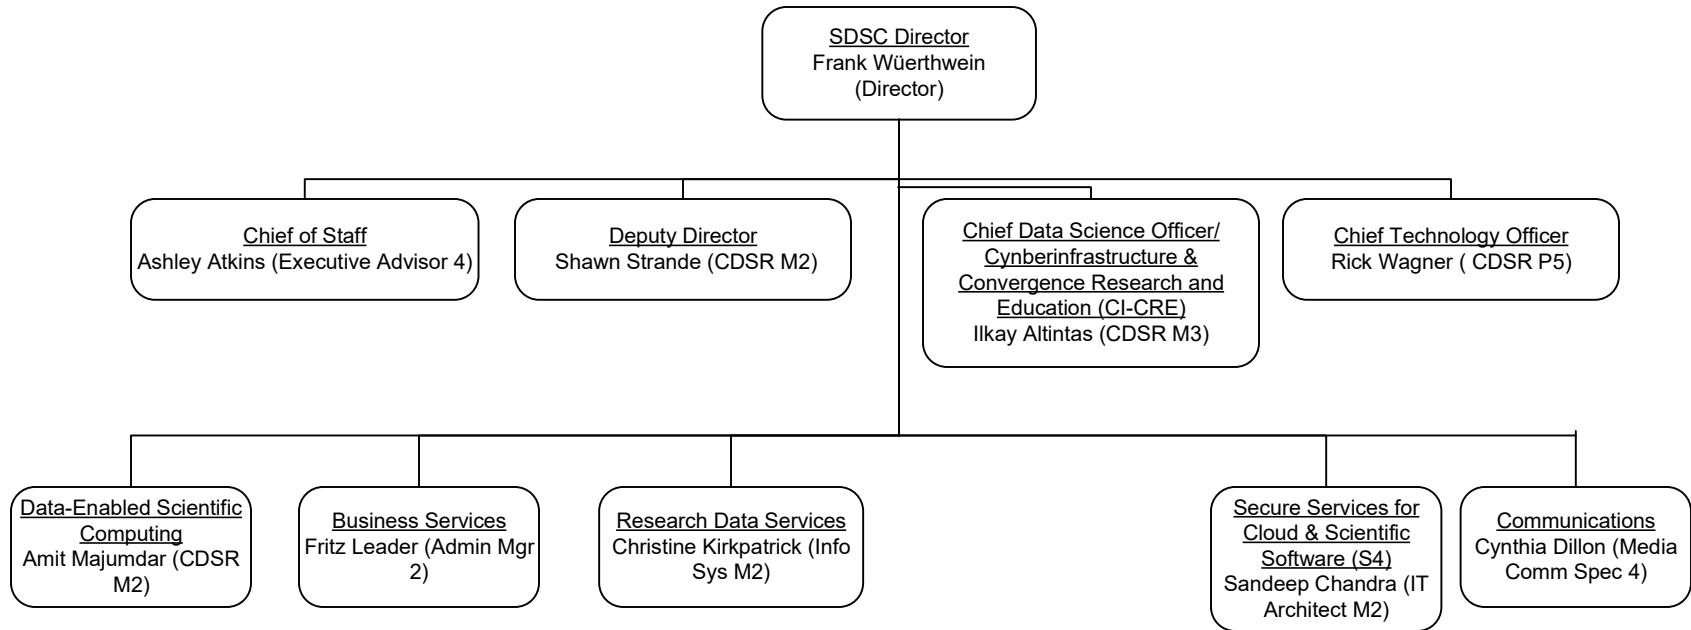

Office of the Director

Office of the Director: Groups

Business Services

Cyberinfrastructure & Convergence Research & Education (CI-CRE)

Advanced Cyberinfrastructure Development Group - ACID (B)

CI-CRE Specialists: Structural Bioinformatics (C)

CI-CRE Specialists: CAIDA (D)

Data-Enabled Scientific Computing

Communications

Secure Services for Cloud & Scientific Software (S4)

Division Director
Sandeep Chandra (proposed: Info Sys M3)

Research Data Services