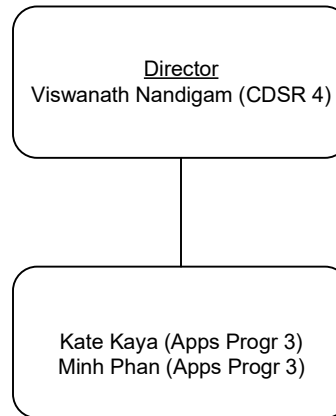

Advanced Cyberinfrastructure Development Group - ACID (B)