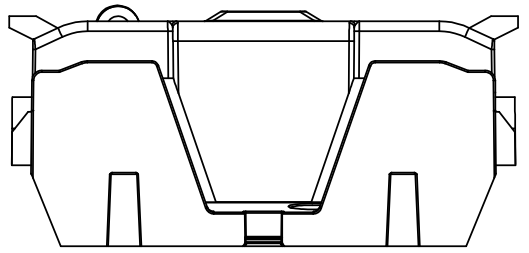

PUSH DOWN

LIFT UP

LIFT UP, THEN ROTATE OVER

 St. Louis MO 63178		
TITLE:		
Class J fuse holder-CUST		
SCALE: 1:2	SIZE: A3	SHEET: 2 OF 14