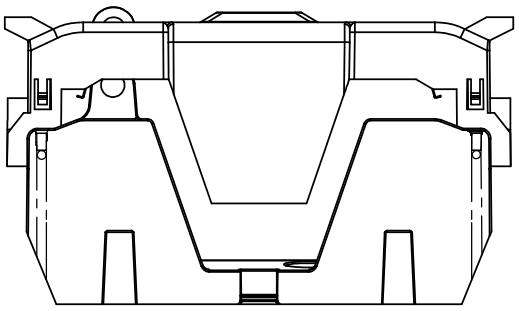

PUSH DOWN

LIFT UP

LIFT UP, THEN ROTATE OVER

 St. Louis MO 63178		
TITLE:		
Class J fuse holder-CUST		
SCALE: 1:2	SIZE: A3	SHEET: 2 OF 14