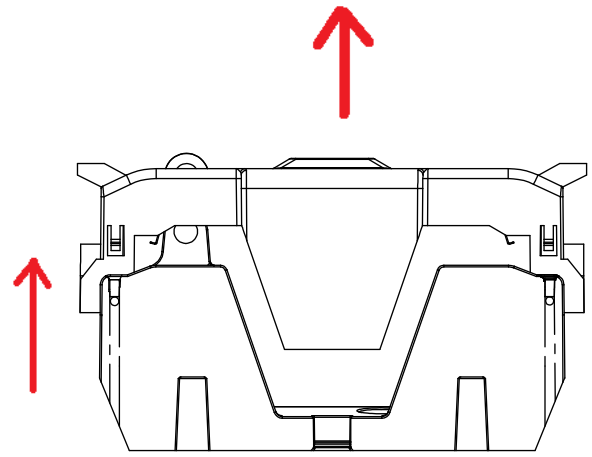

PUSH DOWN

LIFT UP, THEN  
ROTATE OVER

LIFT UP

 St. Louis MO 63178		
TITLE: <b>Class R fuse holder-CUST</b>		
SCALE: 1:2	SIZE: A3	SHEET: 2 OF 14