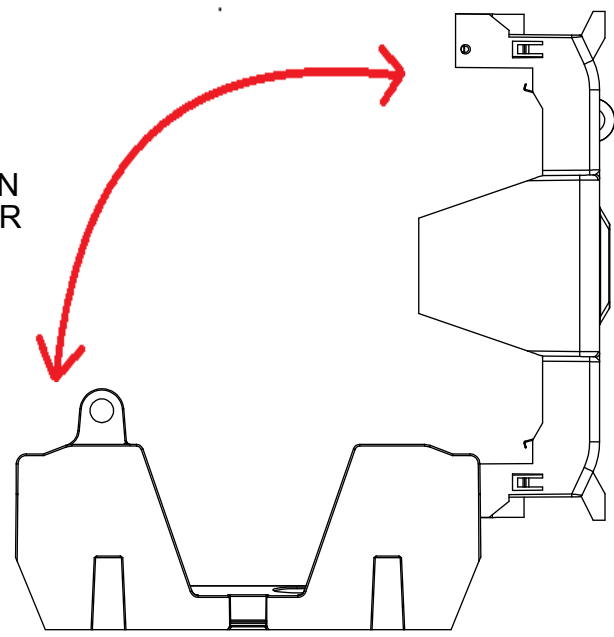

PUSH DOWN

LIFT UP, THEN  
ROTATE OVER

LIFT UP

 St. Louis MO 63178		
TITLE: <b>Class R fuse holder-CUST</b>		
SCALE: 1:2	SIZE: A3	SHEET: 2 OF 14