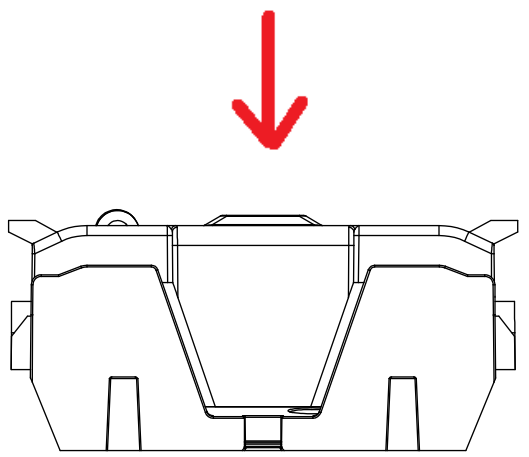

PUSH DOWN

LIFT UP, THEN  
ROTATE OVER

LIFT UP

 St. Louis MO 63178		
TITLE: <b>Class R fuse holder-CUST</b>		
SCALE: 1:2	SIZE: A3	SHEET: 2 OF 14