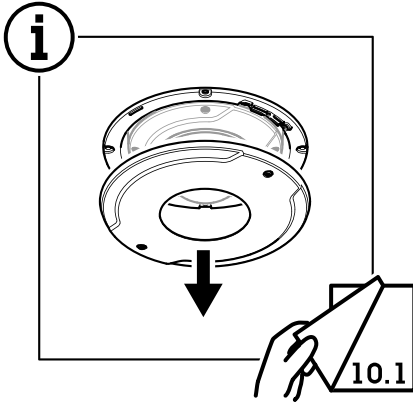

8.2

8.3

8.4

8.5

2x
1.0 N m
(0.7 lb ft)

AXIS T94M02L Recessed Mount

9.1

9.2