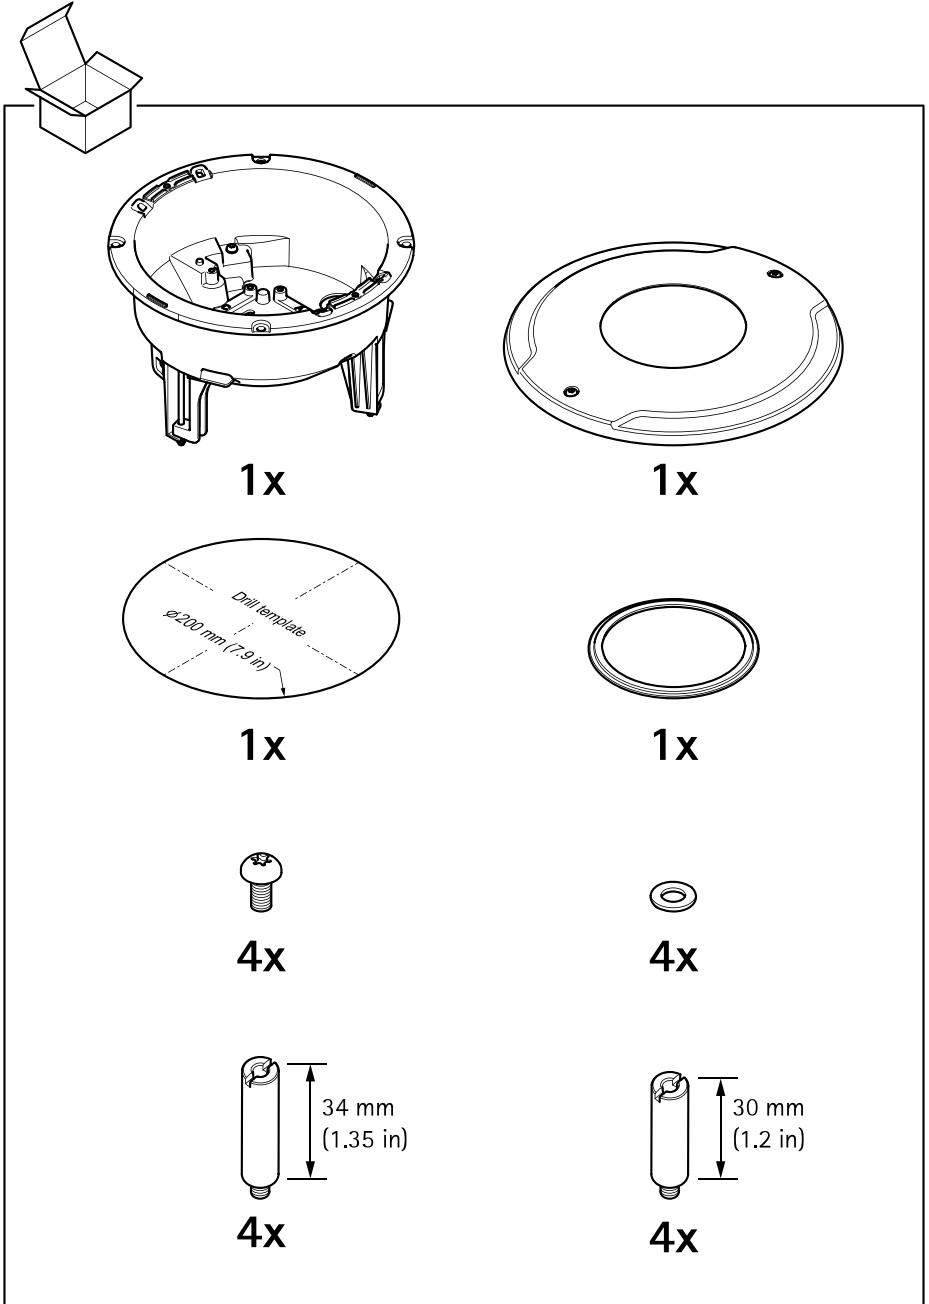

AXIS T94M02L Recessed Mount