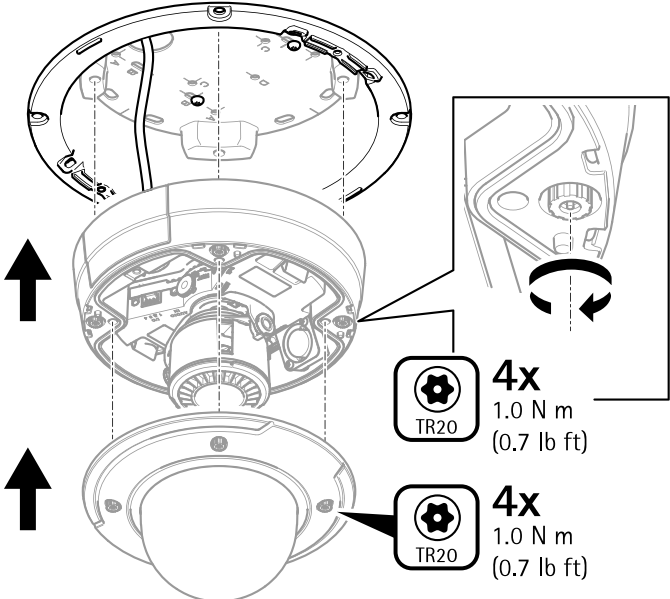

8.2

8.3

8.4

8.5

2x
1.0 N m
(0.7 lb ft)

AXIS T94M02L Recessed Mount

9.1

9.2