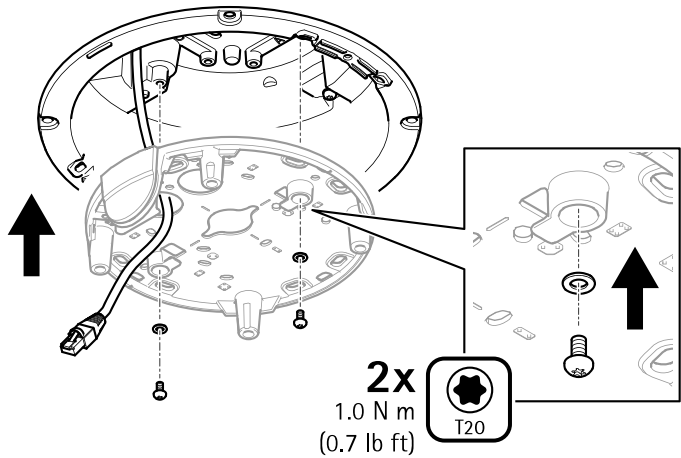

8.2

8.3

8.4

8.5

2x
1.0 N m
(0.7 lb ft)

AXIS T94M02L Recessed Mount

9.1

9.2