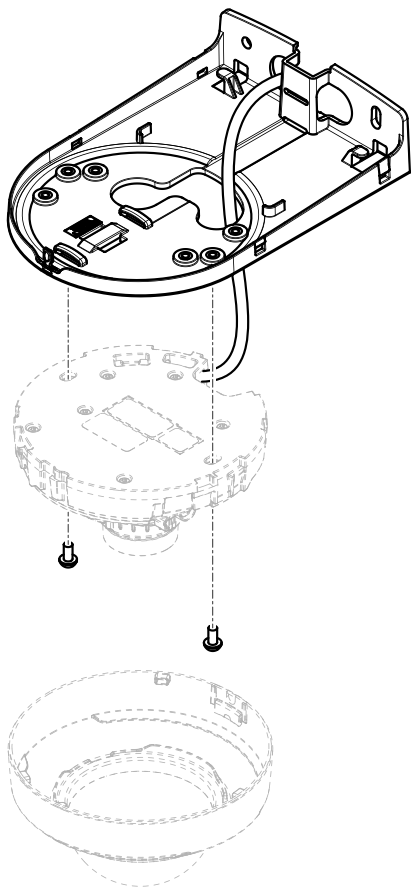

AXIS TM3101 Pendant Wall Mount

Installation Guide

AXIS TM3101 Pendant Wall Mount

AXIS TM3101 Pendant Wall Mount

1.1

1.2

1.3

1.4

1.5

1.6

2.1

2.2

2.3

Installation Guide

AXIS TM3101 Pendant Wall Mount

© Axis Communications AB, 2019

Ver. M1.6

Date: March 2019

Part No. 1943975