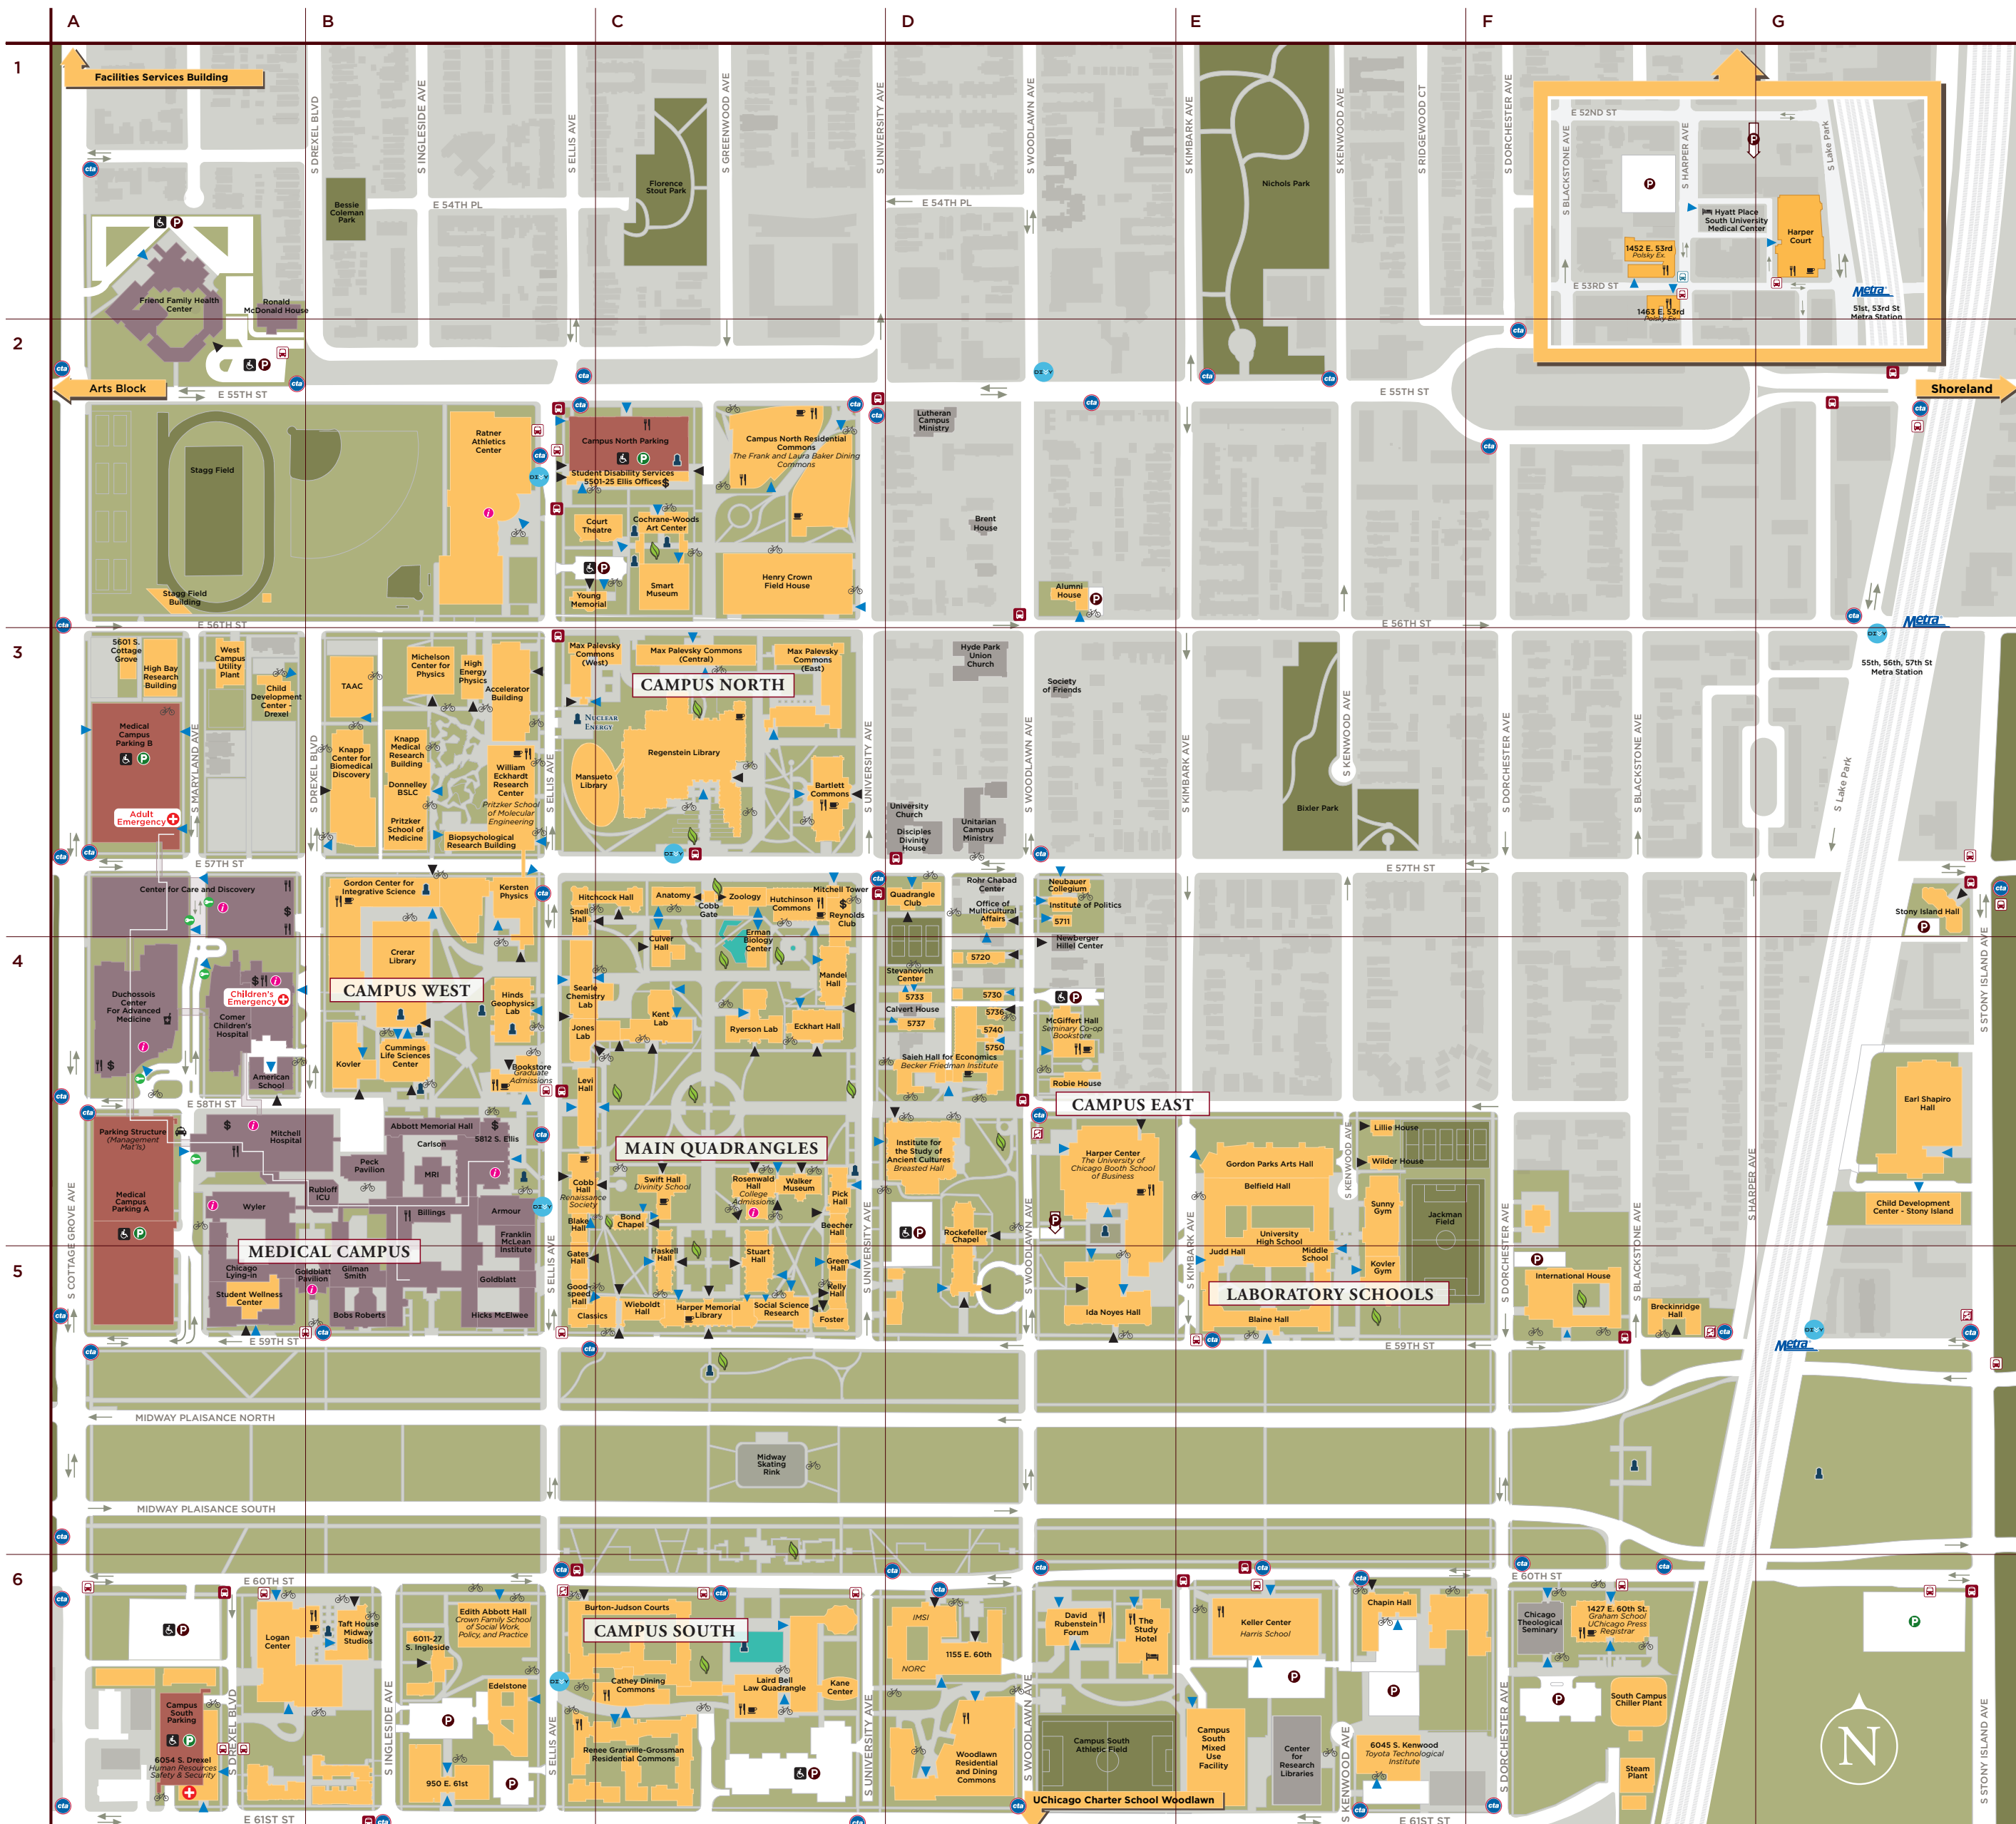

The University of Chicago Medicine

- B4 5812 S. Ellis
- B4 Abbott Memorial Hall
- A4 American School Building
- B4 Armour Clinical Research Building
- B4 Billings
- B5 Bobs Roberts
- B4 Carlson Research Facility
- A3 Center for Care and Discovery
- A5 Chicago Lying-In
- A4 Comer Children's Hospital
- A4 Duchossois Center for Advanced Medicine (DCAM)
- B4 Franklin McLean Research Institute
- A1 Friend Family Health Center
- B5 Gilman Smith
- B5 Goldblatt
- B5 Goldblatt Pavilion
- B5 Hicks McElwee
- B4 Magnetic Resonance Imaging (MRI)
- A4 Mitchell Hospital
- A4 Parking A, Medical Campus
- A3 Parking B, Medical Campus
- B4 Peck Pavilion
- A1 Ronald McDonald House
- B4 Rubloff Intensive Care Tower (ICU)
- A5 Student Health Service
- A4 Wyler

Campus Religious Centers

- D2 Brent House (Episcopalian)
- D4 Calvert House (Catholic)
- F6 Chicago Theological Seminary
- D3 Disciples Divinity House
- D3 Hyde Park Union Church
- D2 Lutheran Campus Ministry
- D4 Newberger Hillel Center (Jewish)
- D3 Rohr Chabad Center
- D3 Society of Friends (Quaker)
- D3 Unitarian Campus Ministry
- D3 University Church

The UChicago Mobile App
UChicago Mobile is a must-have for the campus community as well as visitors, alumni, and friends around the world.

1. **Additional Resources: Health and Safety**
2. Emergency Room 773.702.6250
   - University Police 773.702.8181
   - Safety Escort Program 773.702.8181

Destinations in italics are within the building.

KEY

- Information Center
- Visitor Parking
- ATM
- Garden
- Bus Stop
- UChicago Shuttle Daytime Stop
- Emergency
- Permit Parking
- Lodging
- Monument/Sculpture
- Divvy Bikes Station
- UChicago Shuttle Nighttime Stop
- Entrance
- Accessible Parking
- Pharmacy
- Campus Café
- Metra Train Station
- Accessible Entrance
- Valet Parking
- Taxi Stand
- Campus Food/Eatery

The University of Chicago
 The University of Chicago Medicine and Biological Sciences Division
 Campus Religious Centers
 Parking Structure
 Athletic/Recreational Area