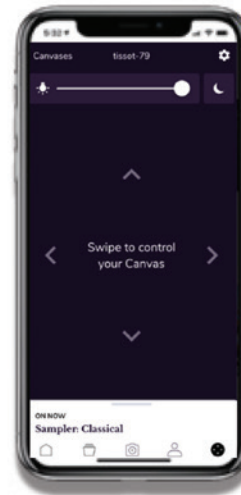

The Meural App

Browse art, create playlists, and customize settings with the Meural app. You can even explore art without lifting a finger using your Amazon Alexa.

Scroll through new and noteworthy works

Browse 30,000+ images

Instantly upload photos

Manage playlists, uploads, and favorites

Control your Canvas from anywhere

Package Contents

- Meural Canvas II with 42 preloaded images and access to 100 sampler images from Meural's art library
- Power adapter with 8 ft. (2.4m) power cable
- Wall mount with liquid level
- Wall anchors
- Cleaning cloth
- No-slip grip

Physical Specifications

MC321

- Diagonal display: 21.5in (54.61cm)
- Frame Dimension: 24.3 x 16.3 x 1.4in (61.72 x 41.40 x 3.55cm)
- Weight: 15.49lbs (7.034kg)

MC327

- Diagonal display: 27in (68.58cm)
- Frame Dimension: 28.9 x 18.6 x 1.4in (73.40 x 47.24 x 3.55cm)
- Weight: 19.74lbs (8.954kg)