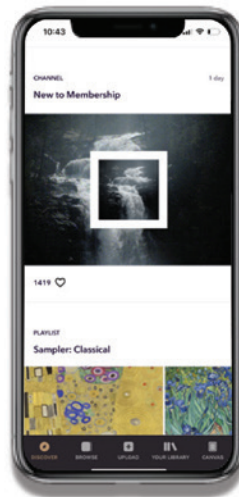

Bring the world's museums and galleries to your wall with Meural's virtually endless digital library of 30,000+ works of iconic and emerging art.

- World's largest art streaming service
- A dynamic collection of 30,000+ works
- Old art, new art, everything in between
- Browse by museum, movement, artist, color, and more
- Enjoy programmable NFT art and collectables
- Iconic image collections like National Geographic and The Little Prince
- Only-on-Meural exclusive art

Meural Marketplace and Membership

The Meural Marketplace enables users to purchase single artworks and playlists a la carte.

Meural Members make the most of their Canvas. You can showcase over 30,000+ works on your Canvas and access other exclusive benefits.

| Membership Benefits | Non-Members | Members |
|--|---------------|------------------|
| Showcase over \$3 billion of art—30,000+ artworks | | ✓ |
| Priority viewing of all new art in the library | | ✓ |
| Display programmable NFT art & blockchain collectables | | ✓ |
| Curate your own playlists—mixing our art with your own | | ✓ |
| Access to 24/7 customer support | First 90 days | UNLIMITED |
| Meural Cloud storage for your uploads | 4 GB | 20 GB |
| 50% savings on all art purchases | | ✓ |
| Upload your own photographs and art | ✓ | ✓ |
| Be a patron of the arts—60% of what we earn on art goes to artists | ✓ | ✓ |
| Access to 100 curated 'sampler' works | ✓ | ✓ |

The Meural App

Browse art, create playlists, and customize settings with the Meural app. You can even explore art without lifting a finger using your Amazon Alexa.

Scroll through new and noteworthy works