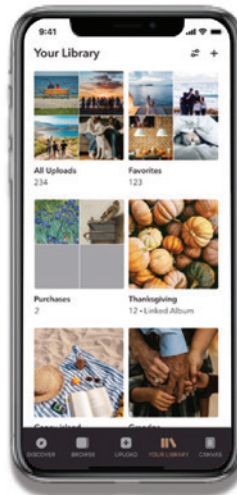

| Membership Benefits | Non-Members | Members |
|--|---------------|------------------|
| Showcase over \$3 billion of art—30,000+ artworks | | ✓ |
| Priority viewing of all new art in the library | | ✓ |
| Display programmable NFT art & blockchain collectables | | ✓ |
| Curate your own playlists—mixing our art with your own | | ✓ |
| Access to 24/7 customer support | First 90 days | UNLIMITED |
| Meural Cloud storage for your uploads | 4 GB | 20 GB |
| 50% savings on all art purchases | | ✓ |
| Upload your own photographs and art | ✓ | ✓ |
| Be a patron of the arts—60% of what we earn on art goes to artists | ✓ | ✓ |
| Access to 100 curated 'sampler' works | ✓ | ✓ |

The Meural App

Browse art, create playlists, and customize settings with the Meural app. You can even explore art without lifting a finger using your Amazon Alexa.

Scroll through new and noteworthy works

Browse 30,000+ images

Instantly upload photos

Manage playlists, uploads, and favorites

Control your Canvas from anywhere

Package Contents

- Meural Canvas II with 42 preloaded images and access to 100 sampler images from Meural's art library
- Power adapter with 8 ft. (2.4m) power cable
- Wall mount with liquid level
- Wall anchors
- Cleaning cloth
- No-slip grip