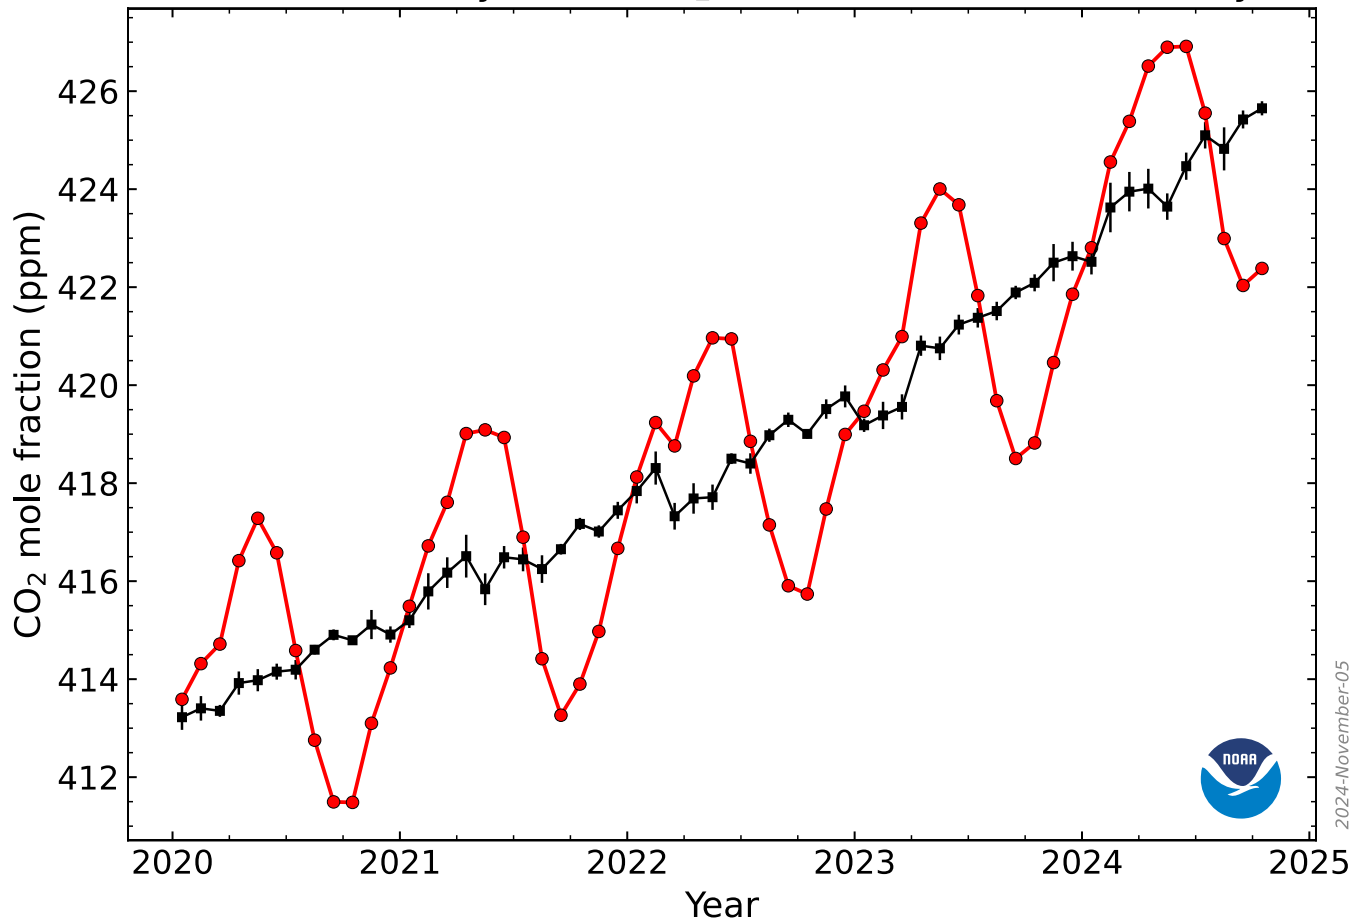

Recent Monthly Mean CO₂ at Mauna Loa Observatory

2024-November-05