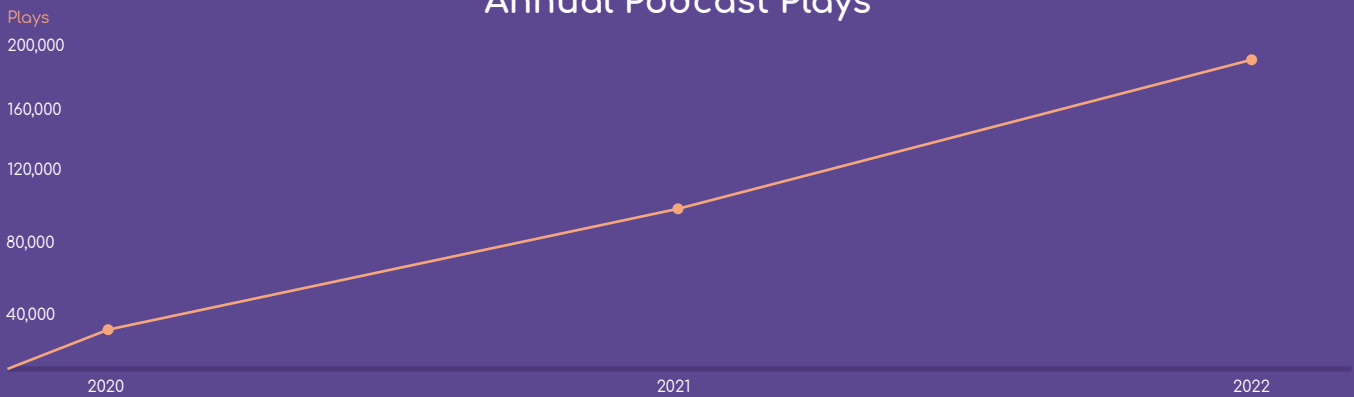

Our main demographic is women between the ages of 25 – 45.

90.6%

of IG followers are female

9.4%

of IG followers are male

Healthful Woman Podcast

14,700+

plays per month

230+

podcasts, with more on the way

Instagram Posts:

Top 3 Countries Our Listeners are From:

United States

351,000

Canada

13,000

Israel

7,000

Annual Podcast Plays

All User Website Traffic since Inception of 2020

Our reach is not stagnant

with more than than 50,000 patient encounters per year.

Our podcasts are heavily advertised in our affiliate women's health practices, which have more than 50,000 patient visits per year.