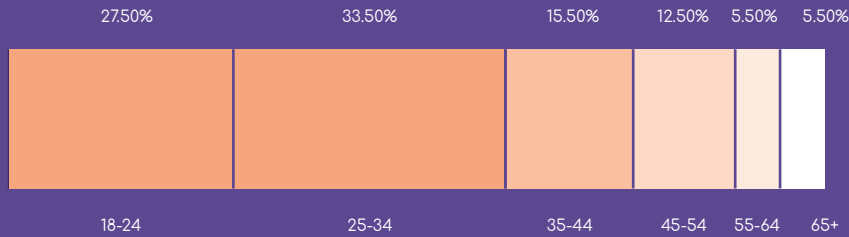

Maternal Fetal Medicine Associates, New York City

Website Traffic and Statistics

Age

122,000

website views in the past year