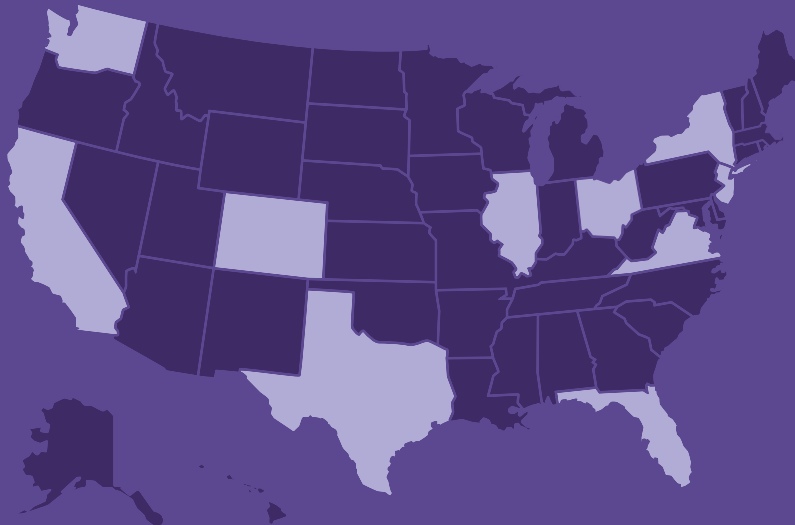

230+

podcasts, with more on the way

Instagram Posts:

Top 3 Countries Our Listeners are From:

United States

351,000

Canada

13,000

Israel

7,000

Annual Podcast Plays

All User Website Traffic since Inception of 2020

Our reach is not stagnant

with more than than 50,000 patient encounters per year.

Our podcasts are heavily advertised in our affiliate women's health practices, which have more than 50,000 patient visits per year.

Maternal Fetal Medicine Associates, New York City

Website Traffic and Statistics

Age

122,000

website views in the past year

Top 10 States

Linking Authority of www.mfmnyc.com

15.3K
backlinks¹