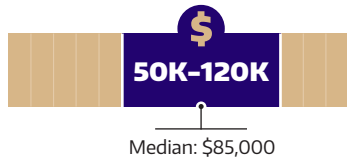

## OF THOSE EMPLOYED:

**96%**

*are in career-related jobs*

**42%**

*through internship/Capstone*

**17%**

*were hired while still in school*

Starting salary, graduates employed full-time:

**58%**

received additional compensation (as bonuses, stock, or options)

When job offer was received:

<b>20%</b>	<b>27%</b>	<b>30%</b>	<b>23%</b>
WIN	SPR	SUM	FALL