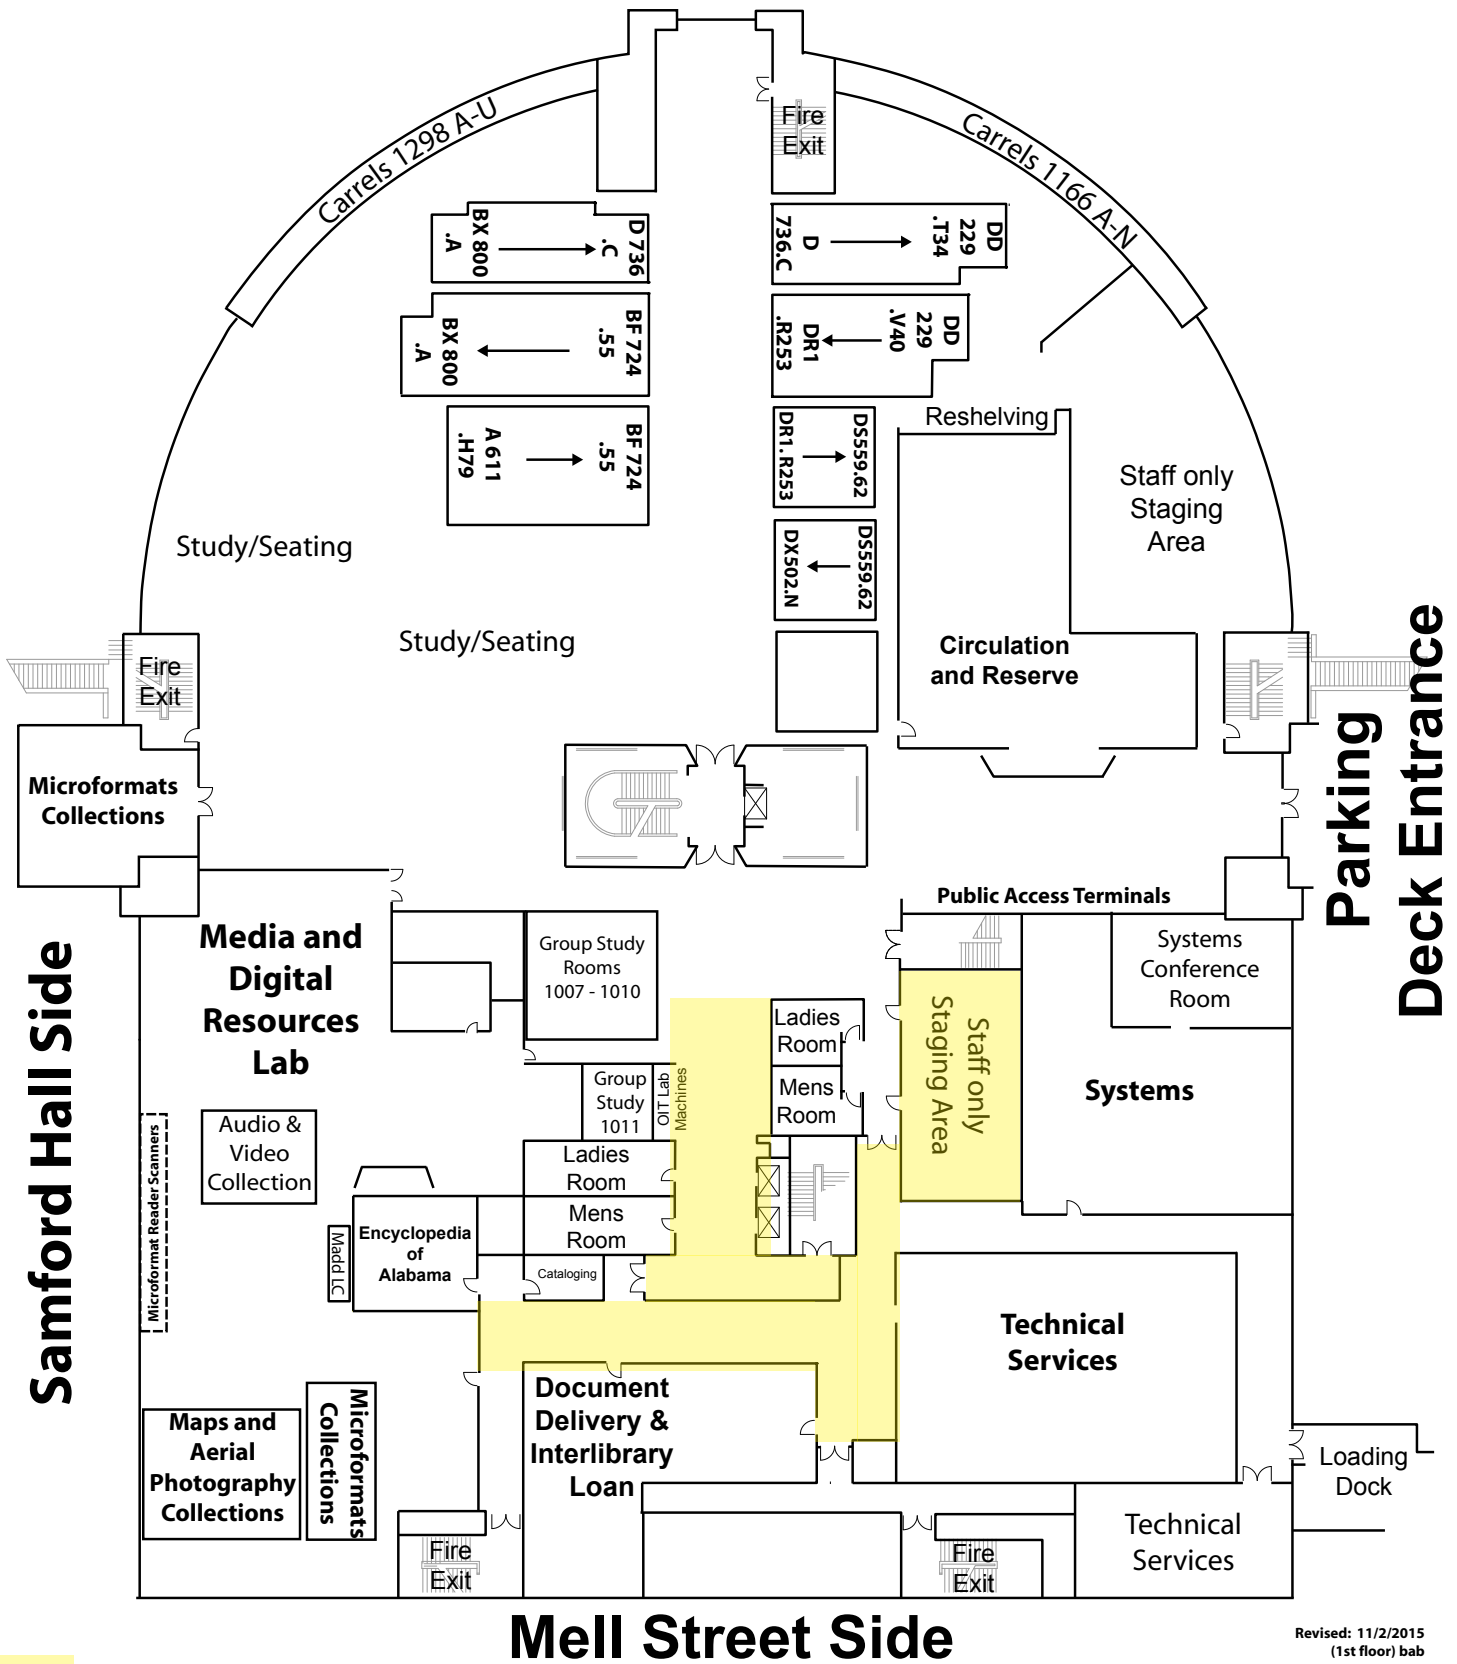

# Severe Weather Shelters

## RBD Library - Ground Floor

## RBD Library - First Floor

Mell Street Side

Revised: 11/2/2015  
(1st floor) bab

 = Shelter Area