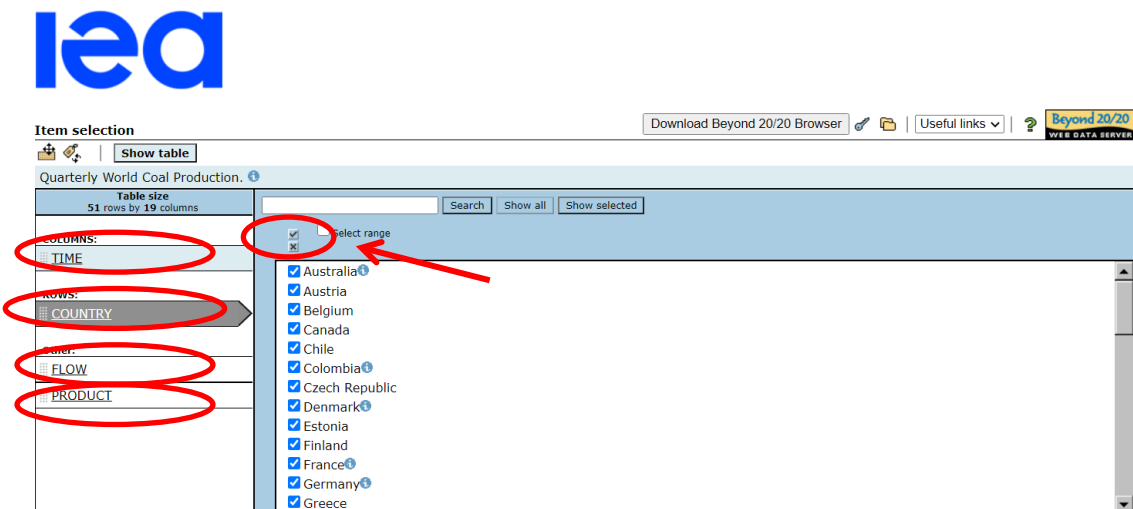

star next to those you have subscribed to. (Note that the Monthly Gas Data Service is not included in the ISP). See screenshot below:

Note that there are **2 ways to access the data on the WDS portal** - you can either view online and just download the data points you are interested in or download the full data sets.

1) Show Table (online)

Click on the database in the left column to see the corresponding data sets on the right. Then click on the required data set (see below):

Then select each of the dimensions and the elements you need: