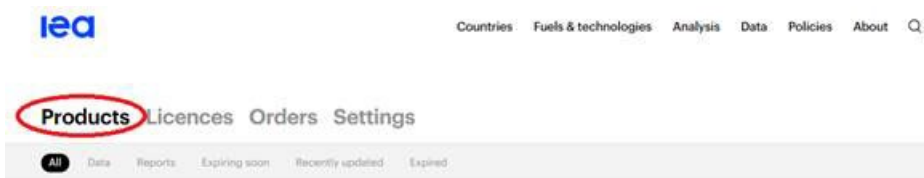

ISP DATA SERVICE ACCESS INSTRUCTIONS

The [IEA Statistics Package](#) contains the following data services:

IEA Statistics package	
12 months' access - (includes any updates during the term) Includes databases below:	
World Energy Statistics	Projections - Energy policies of OECD countries
World Energy Balances	Energy Projections of IEA Countries – with
Coal Information	Extended Transitions Indicators
Electricity Information	Energy Prices containing
Natural Gas Information	OECD Energy Prices & Taxes (Quarterly)
Oil Information	Monthly Prices
Renewables Information	World Energy Prices
Greenhouse Gas Emissions from Energy	IEA Energy and Carbon Tracker
Energy End-uses and Efficiency Indicators	Energy Technology RD&D

Important note: our webstore and data service portal do not work on IE. We recommend you use Chrome.

Log into your IEA account by clicking on the profile button:

Once you have logged in you need to go to [Products](#) to access the data.