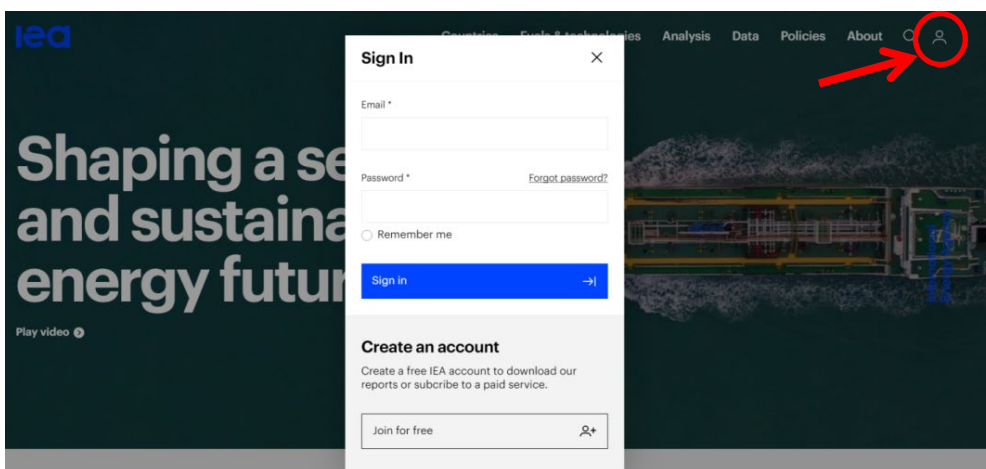

ISP DATA SERVICE ACCESS INSTRUCTIONS

The [IEA Statistics Package](#) contains the following data services:

IEA Statistics package	
12 months' access - (includes any updates during the term) Includes databases below:	
World Energy Statistics	Projections - Energy policies of OECD countries
World Energy Balances	Energy Projections of IEA Countries – with
Coal Information	Extended Transitions Indicators
Electricity Information	Energy Prices containing
Natural Gas Information	OECD Energy Prices & Taxes (Quarterly)
Oil Information	Monthly Prices
Renewables Information	World Energy Prices
Greenhouse Gas Emissions from Energy	IEA Energy and Carbon Tracker
Energy End-uses and Efficiency Indicators	Energy Technology RD&D

Important note: our webstore and data service portal do not work on IE. We recommend you use Chrome.

Log into your IEA account by clicking on the profile button: