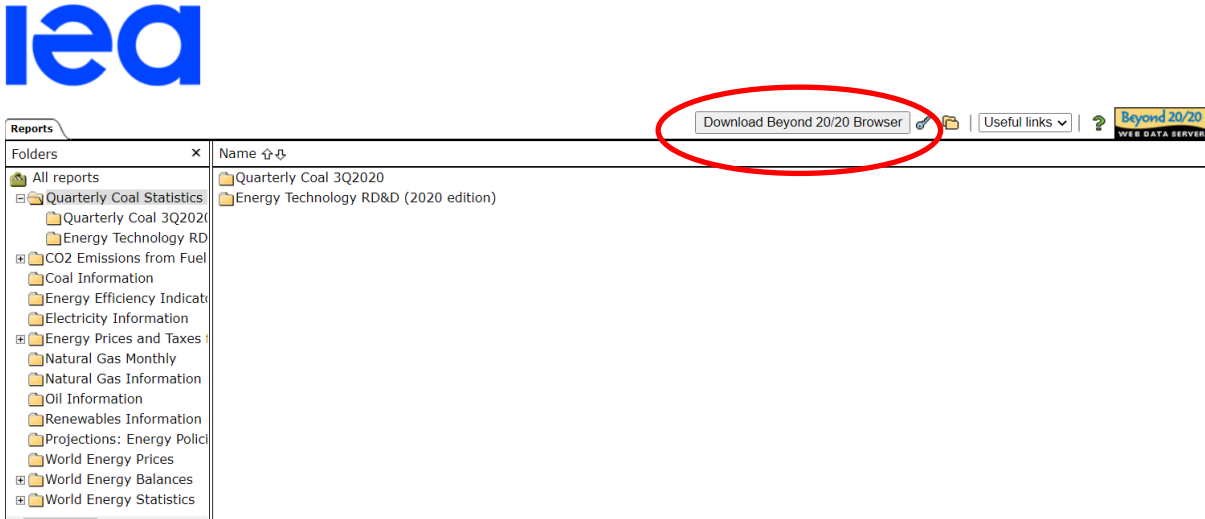

OR

2) Download full databases (and work offline)

Step 1: Download and install the Beyond 20/20 browser software onto your computer.

You should download it directly from the website before trying to access the data for the first time. To download, click on the button in the upper right-hand corner of the screen that says "Download Beyond 20/20 Browser".