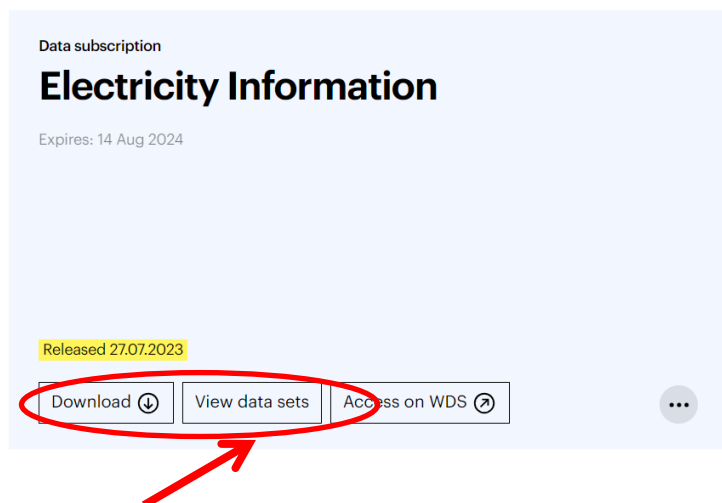

When you click on “**Download**” or “**View data sets**” you will be able to download the database in TXT, IVT or Excel (depending on the data set and availability). More information on IVT format is available further down.

Access over the WDS portal (Web Data Service)

Please note that the IEA Energy and Carbon Tracker is **not** available on the WDS portal but can be accessed over the website directly from “Products” in your account).

To use the WDS portal click on “**Access on WDS**” – see screenshot example below: