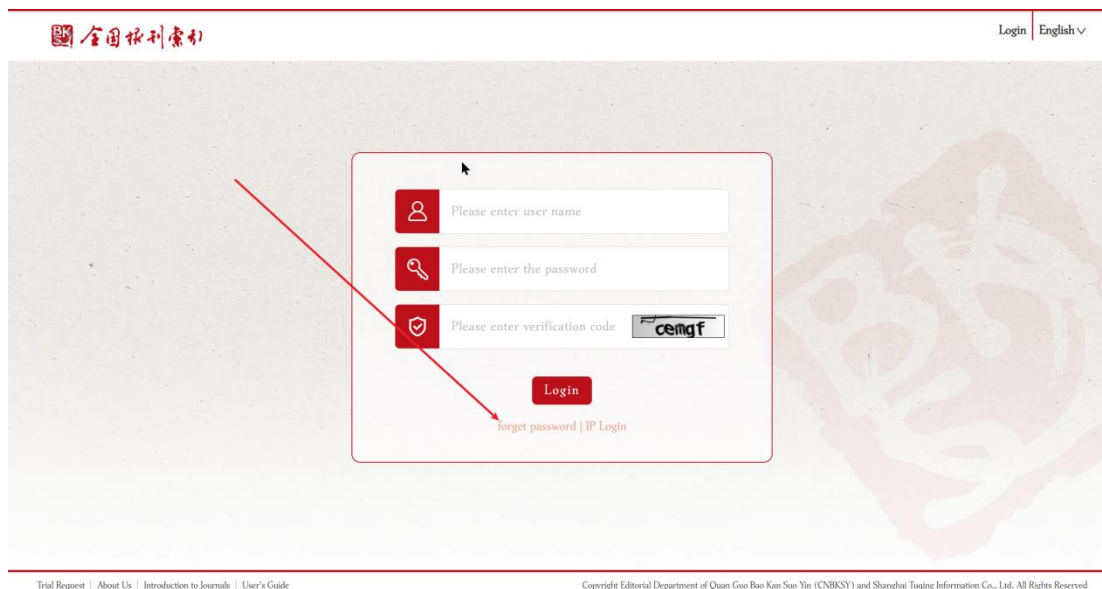

After selecting a version, you will be directed to the platform's homepage. Click the "Login" button in the upper right corner to enter the platform login interface.

New website homepage

2.2 Platform Login

In the login interface, you can choose two ways to log in: "IP Login" and "Login with Account and Password".

New login page

2.2.1 IP Login

If you enter the platform homepage for the first time, the system background will query the IP address of the current visitor. If the address is within the organization IP address range configured in the background, the platform will log in by default IP.

New IP login

2.2.2 Login with Account and Password

Enter your username, password, and verification code, then click the "Login" button to access

your account and return to the homepage.

New version login

2.3 Forget the Password

If you forget your account password, you can click "Forget the Password" and select the mobile phone verification code or email (only for personal accounts) to retrieve it.

Forget the password

2.3.1 Email Retrieval