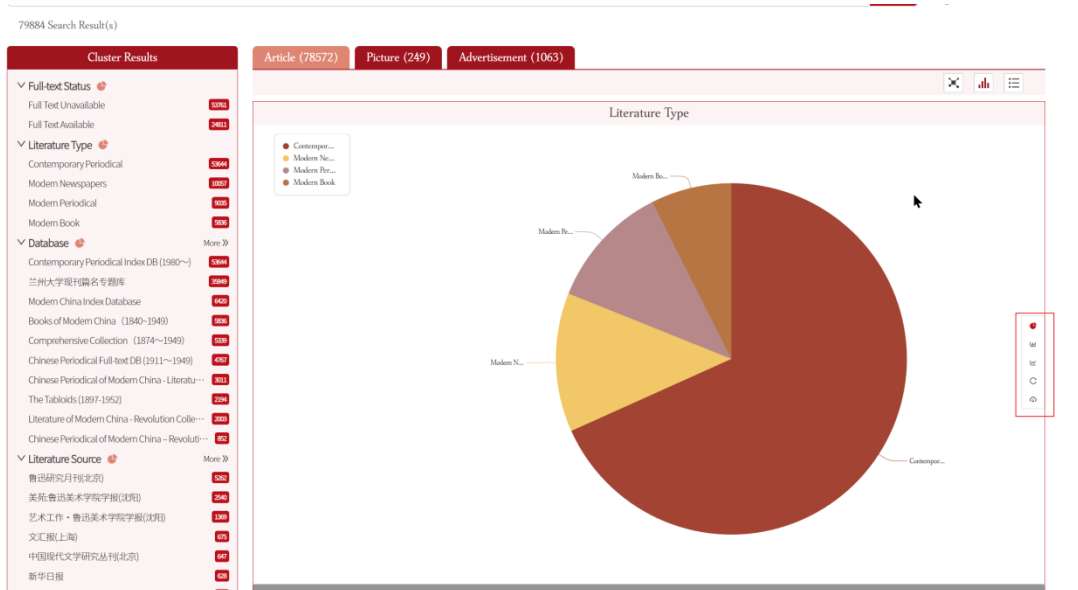

The example search conditions here are "All: 鲁迅, title: 鲁迅先生, Source Title: 軼報".

4.4 Search result visualization

Search result visualization can be accessed in the upper right corner of the results on both the "Basic Search" and "Advanced Search" pages. Click to toggle between "Data Visualization" and the standard view, or use the small clustering button on the left.

Click to switch

On the right side of the data visualization chart, the small button group includes: legend switching (pie, bar, line), refresh and download.

data visualization

Click on the cluster icon

4.5 Graph Visualization