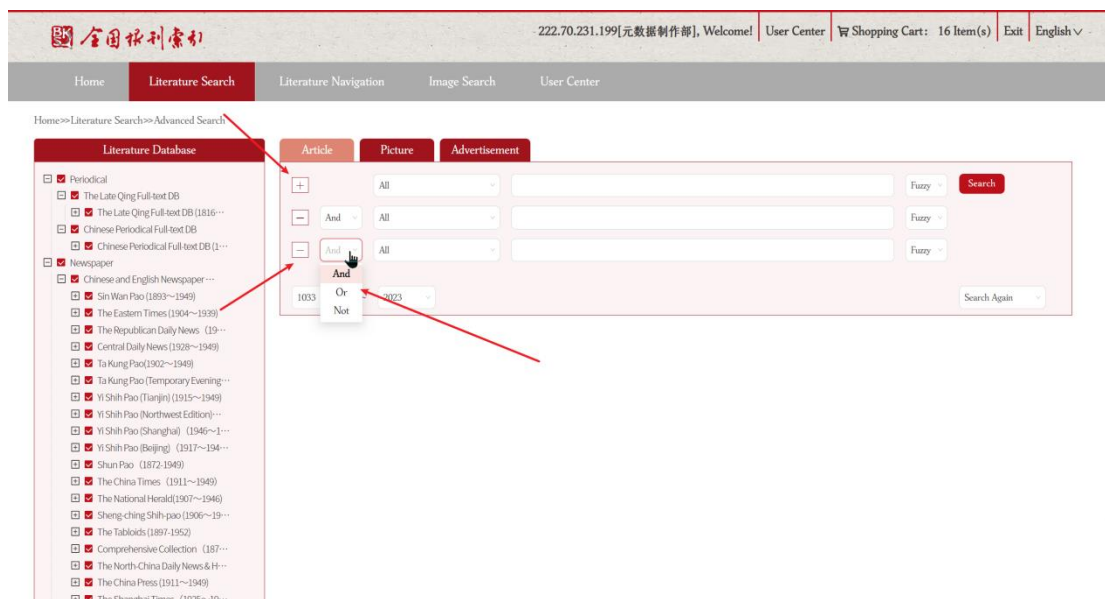

Cluster histogram on the bottom

Filter by clicked column

3.3 Advanced Search

The advanced search page is preset with three tabs: Article, Picture and Advertisement, each allowing direct searches based on specific article types. When you set search criteria under these tabs, the available fields for selection vary accordingly.

Search conditions can be set to include all fields or specific fields such as title, author, and literature source, etc. A precise or fuzzy search can be performed for a certain keyword and within a certain time period.

Set search criteria

Different labels have different drop-down list fields

Search criteria (at least one) can be added or deleted, and the relationship between criteria can be "and", "or" or "not".

After searching, you can search again, or set other conditions to search, add, or remove from the existing search results.