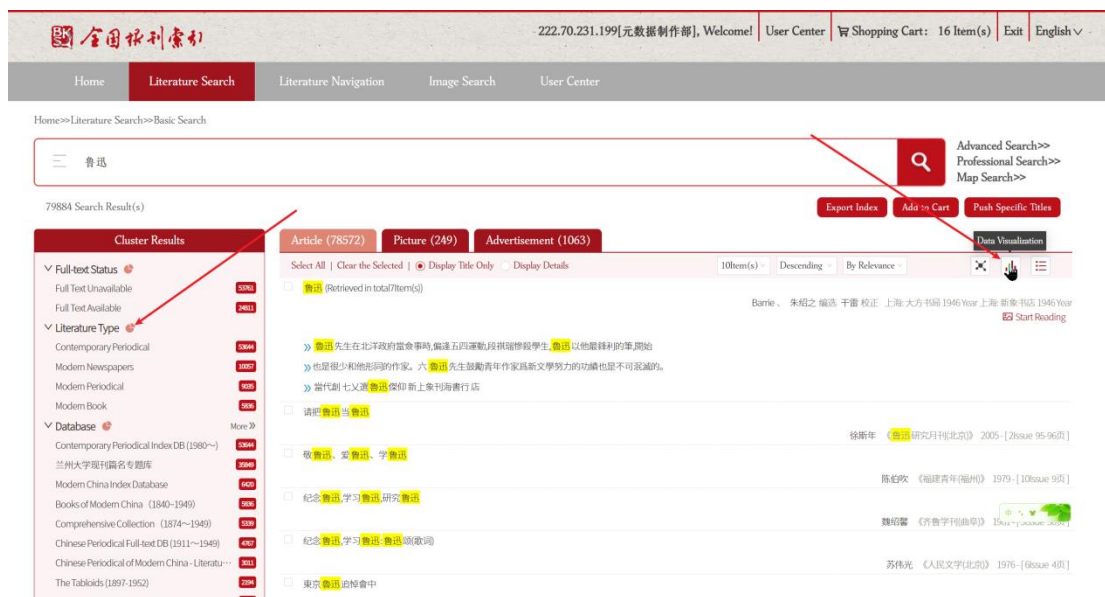

The example search conditions here are "All: 鲁迅, title: 鲁迅先生, Source Title: 軼報".

4.4 Search result visualization

Search result visualization can be accessed in the upper right corner of the results on both the "Basic Search" and "Advanced Search" pages. Click to toggle between "Data Visualization" and the standard view, or use the small clustering button on the left.