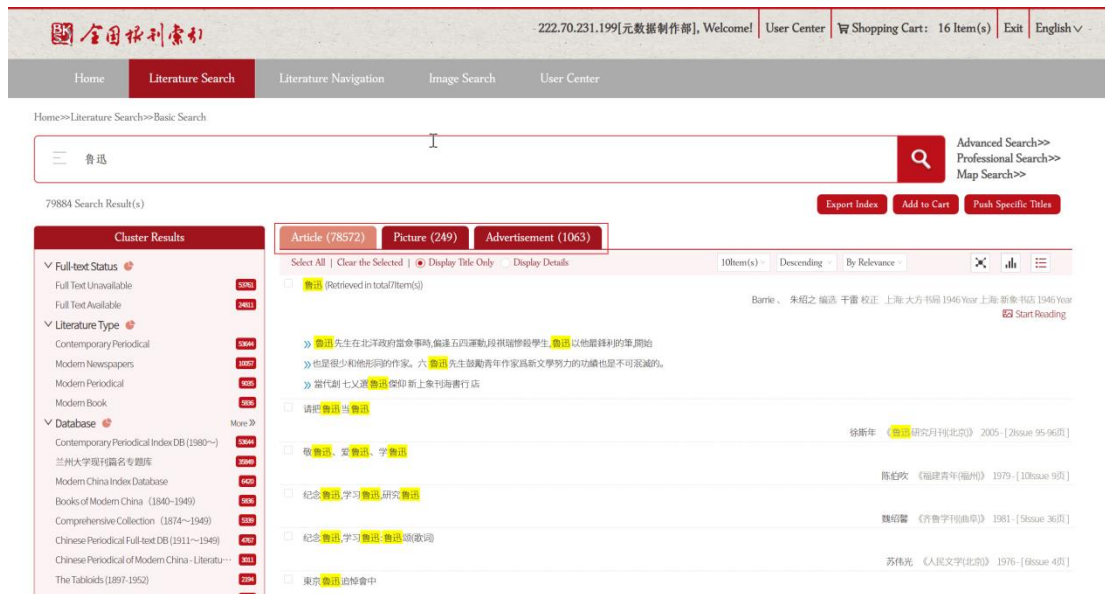

resource types will be presented solely in text format. Additionally, a tab will display the total count of results for each category.

Multiple tabs

By default, search results are displayed in a list format, with the search keywords highlighted within the text, abstracts, and other related information.