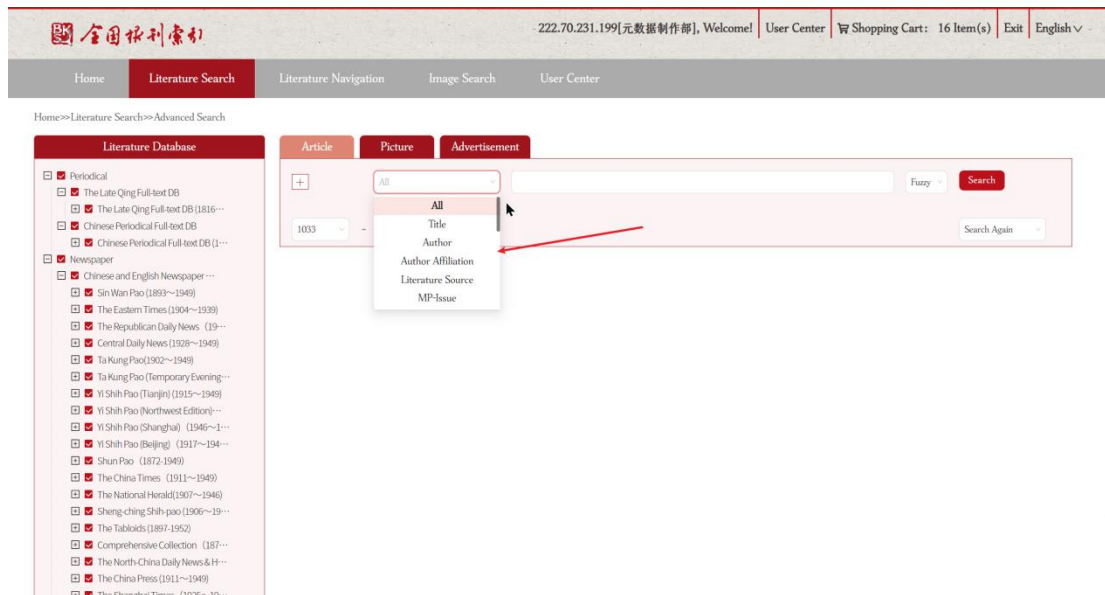

Different labels have different drop-down list fields

Search criteria (at least one) can be added or deleted, and the relationship between criteria can be "and", "or" or "not".

After searching, you can search again, or set other conditions to search, add, or remove from the existing search results.