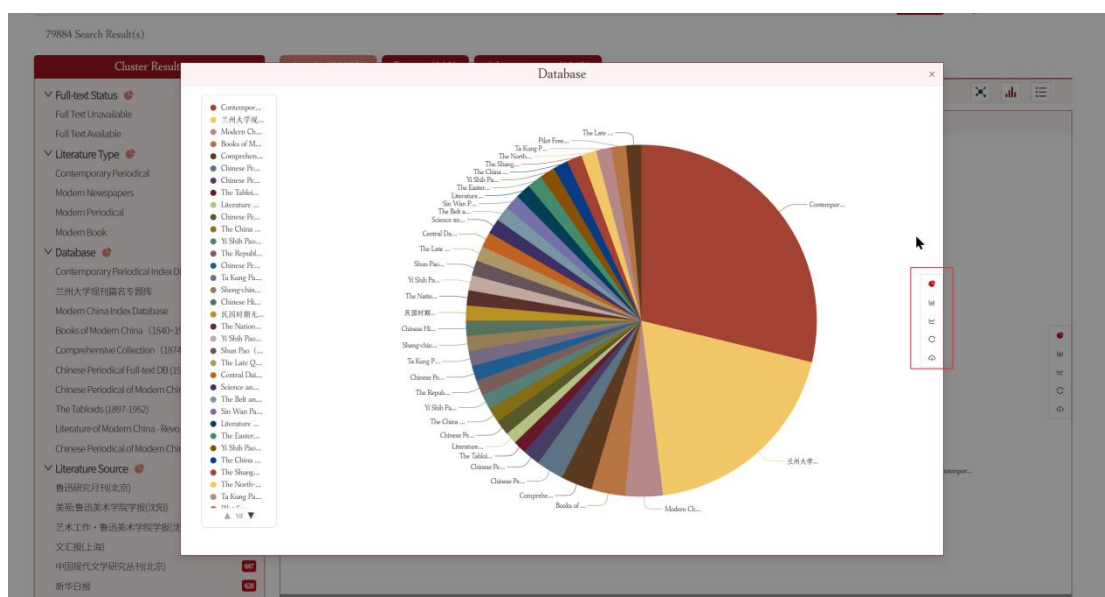

Click to switch

On the right side of the data visualization chart, the small button group includes: legend switching (pie, bar, line), refresh and download.

data visualization

Click on the cluster icon

4.5 Graph Visualization