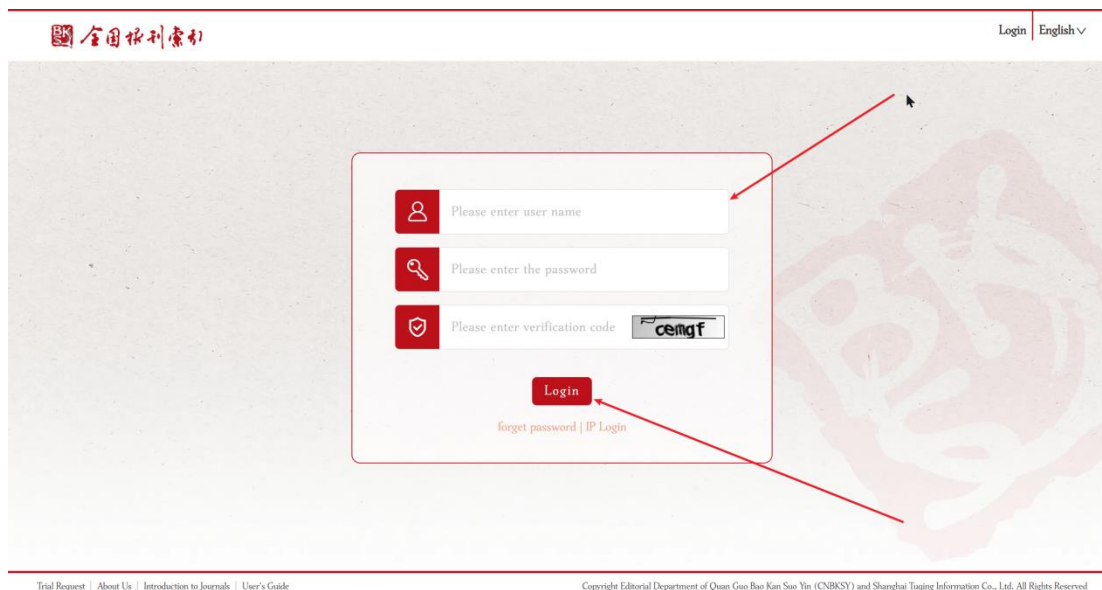

After selecting a version, you will be directed to the platform's homepage. Click the "Login" button in the upper right corner to enter the platform login interface.

New website homepage

2.2 Platform Login

In the login interface, you can choose two ways to log in: "IP Login" and "Login with Account and Password".

New login page

2.2.1 IP Login

If you enter the platform homepage for the first time, the system background will query the IP address of the current visitor. If the address is within the organization IP address range configured in the background, the platform will log in by default IP.

New IP login

2.2.2 Login with Account and Password

Enter your username, password, and verification code, then click the "Login" button to access

your account and return to the homepage.

New version login

2.3 Forget the Password