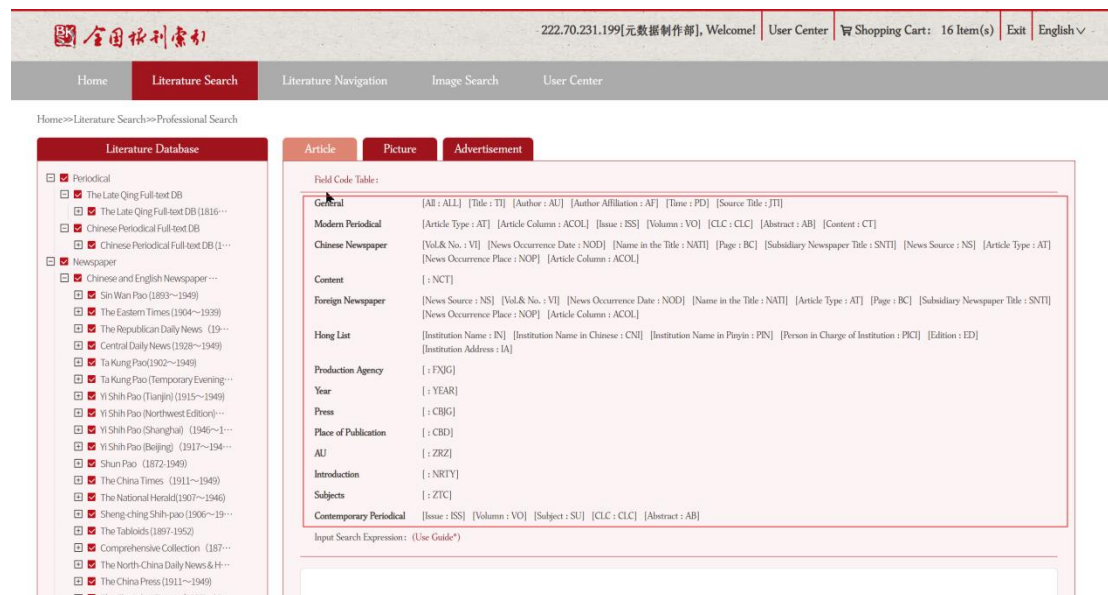

4.3 Professional Search

The professional search page features three default tabs: Article, Picture, and Advertisement. Each tab utilizes a specific Retrieval Column Code List, allowing you to input Solr search formulas in the input box for targeted queries.