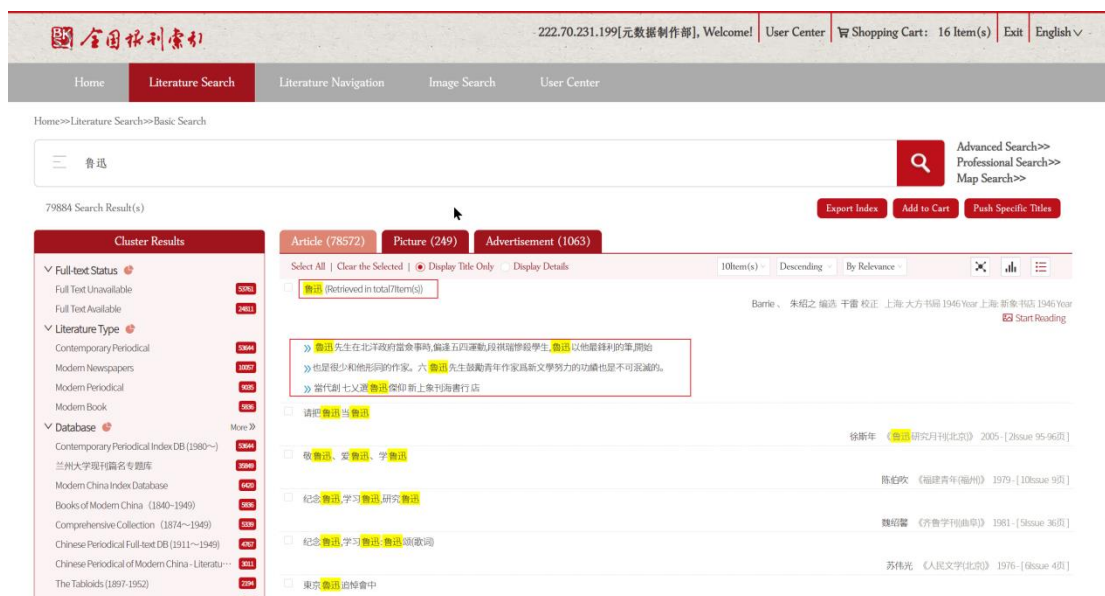

In each piece of content, when the institution has acquired the access, buttons will be displayed based on the category, which are "Start Reading", "Browse", "More", "Preview" and "Download".