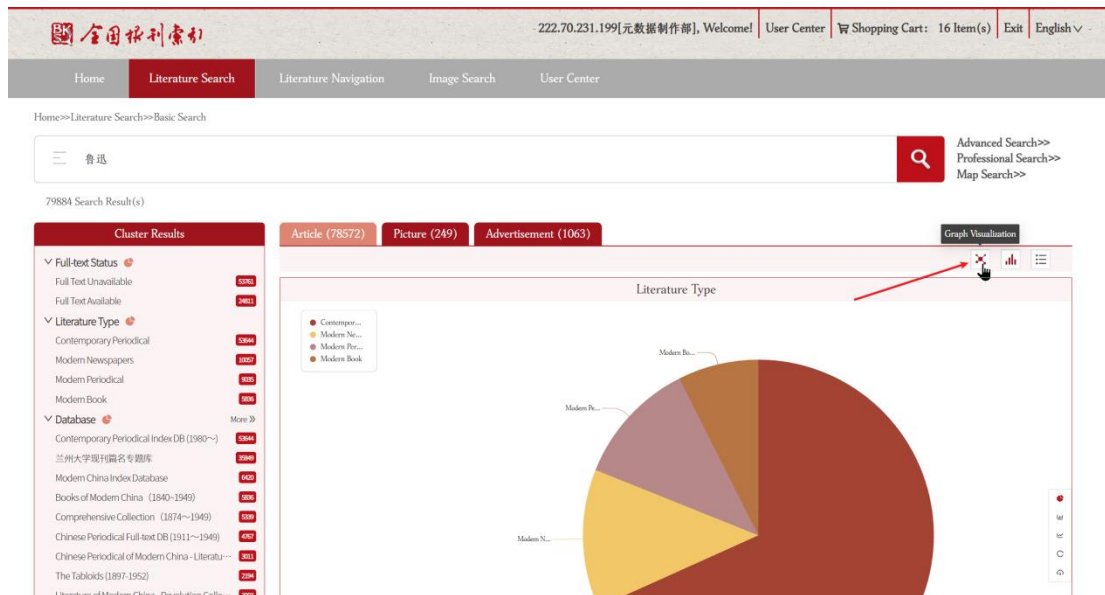

The example search conditions here are "All: 鲁迅, title: 鲁迅先生, Source Title: 軼報".

4.4 Search result visualization

Search result visualization can be accessed in the upper right corner of the results on both the "Basic Search" and "Advanced Search" pages. Click to toggle between "Data Visualization" and the standard view, or use the small clustering button on the left.

Click to switch

On the right side of the data visualization chart, the small button group includes: legend switching (pie, bar, line), refresh and download.

data visualization

Click on the cluster icon

4.5 Graph Visualization

Graph visualization can be found in the upper right corner of the search results on the "Basic Search" and "Advanced Search" pages. Click the "Graph Visualization" button to pop up. In the pop-up layer, you can choose various filter conditions and items, Then you can click to generate the chart to view "Search results graphing";