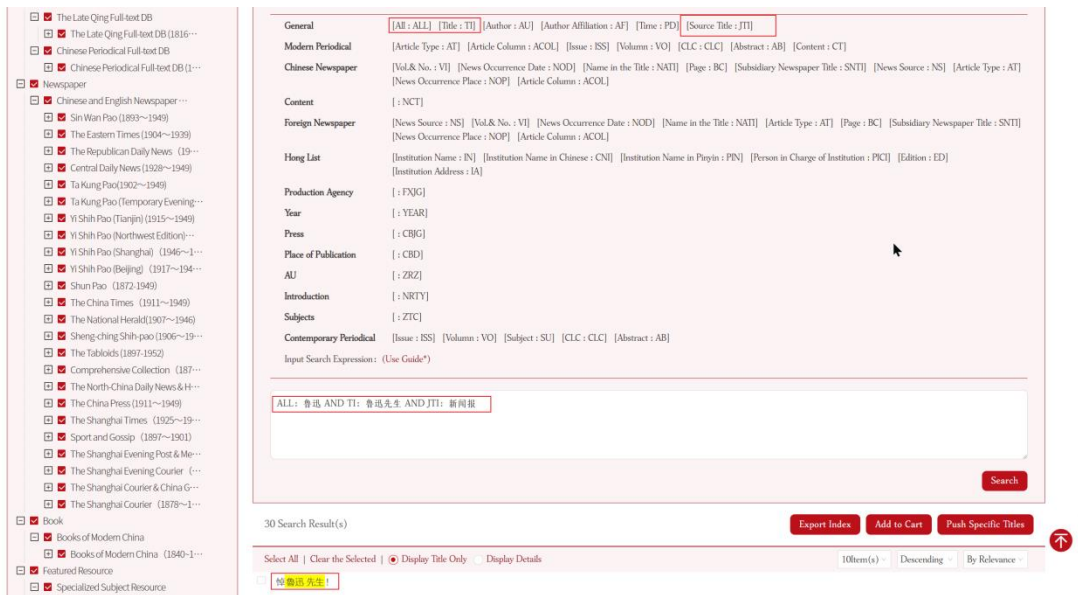

4.4 Search result visualization

Search result visualization can be accessed in the upper right corner of the results on both the "Basic Search" and "Advanced Search" pages. Click to toggle between "Data Visualization" and the standard view, or use the small clustering button on the left.

Click to switch

On the right side of the data visualization chart, the small button group includes: legend switching (pie, bar, line), refresh and download.