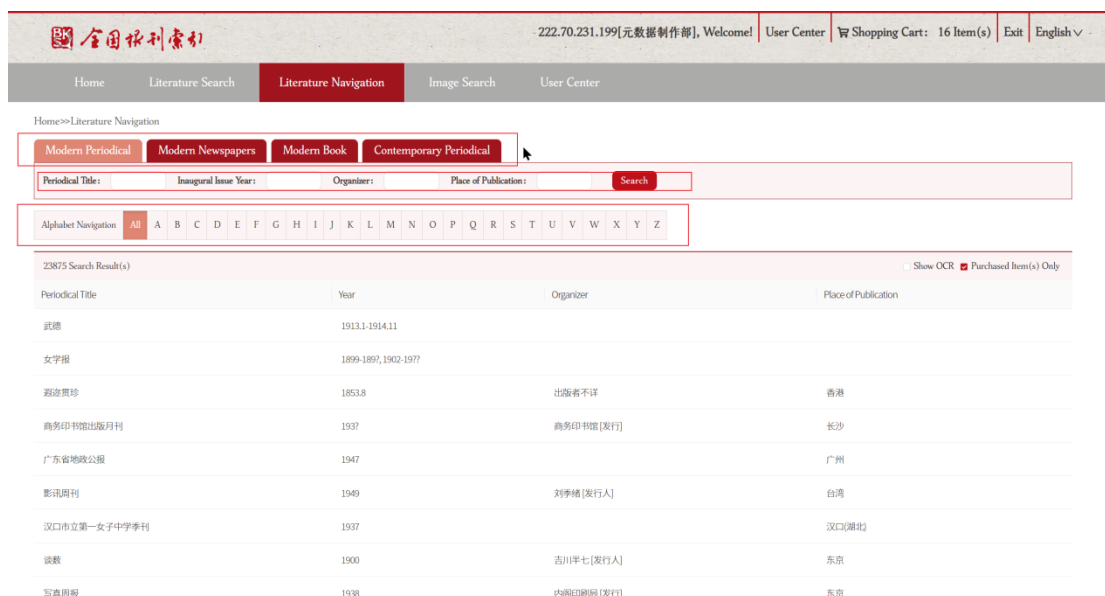

Literature Navigation-Resource Type/Search conditions/Alphabet navigation