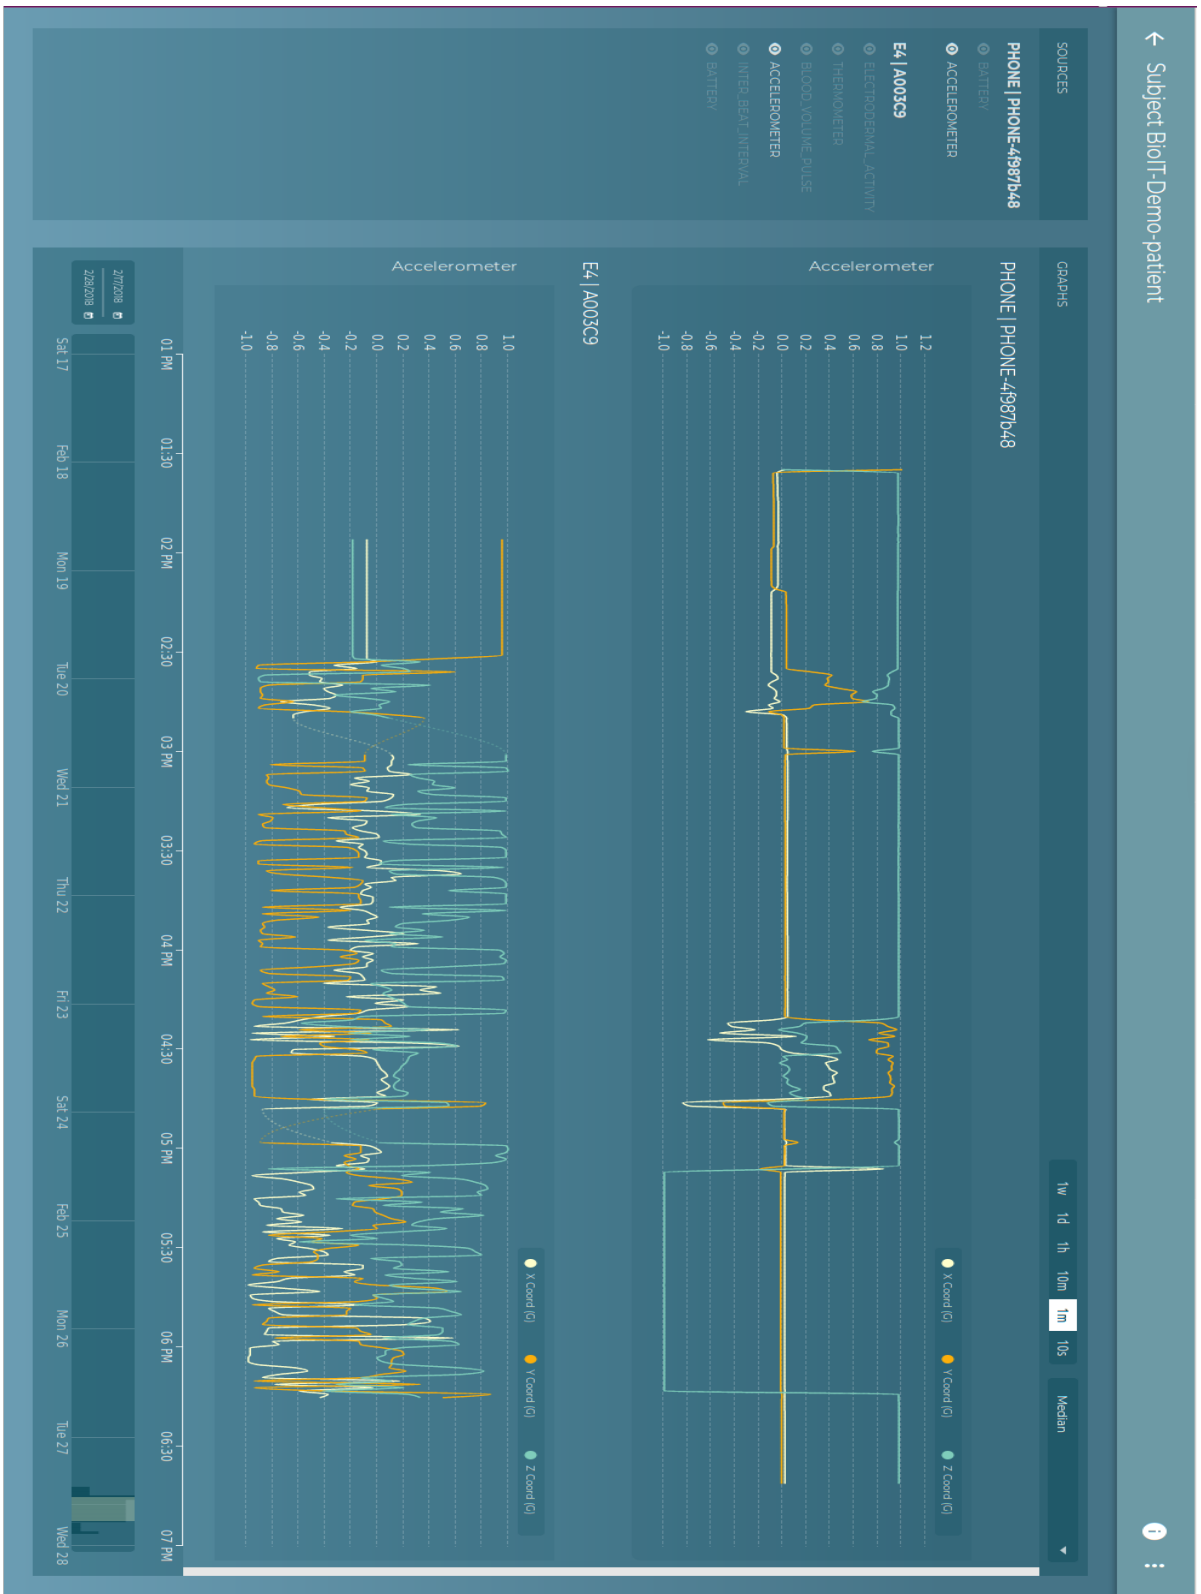

Supplementary Material

RADAR-base: An Open Source mHealth Platform for Collecting, Monitoring and Analyzing data Using Sensors, Wearables, and Mobile Devices

Supplementary Figure 1: Architecture of the aRMT app.

Supplementary Figure 2. Completeness of phone sensor data over 6 months collected through RADAR-base for two participants in the major depressive disorder study. The red line corresponds to the enrollment date, while a coloured segment on each row corresponds to recorded data at an hourly resolution.

ManagementPortal

Audits

Filter per date

from 16/10/2018 to 17/11/2018

Date	User	State	Extra data
Oct 16, 2018, 2:21:09 AM	a234961d-aa31-4d4e-897c-8283d6ec922b	GRANT_ACCESS_TOKEN	expiresIn: 43199 sub: a234961d-aa31-4d4e-897c-8283d6ec922b clientId: pRMT sources: [f23d6e3f-f48c-4dc3-8283d6ec922b]
Oct 16, 2018, 2:24:42 AM	94a9b174-d839-4acd-8e9b-16f1cac98437	GRANT_ACCESS_TOKEN	expiresIn: 43199 sub: 94a9b174-d839-4acd-8e9b-16f1cac98437 clientId: pRMT sources: [4e27ed2b-c733-4f2c-8283d6ec922b]

Supplementary Figure 3: Audit logs.

Supplementary Figure 4: Dashboard: Participant's data view.

Supplementary Figure 5: Dashboard: Different participants status.

RADAR-TEST

SUBJECTS
SOURCES
PROJECT ADMINS
PROJECT ANALYSTS