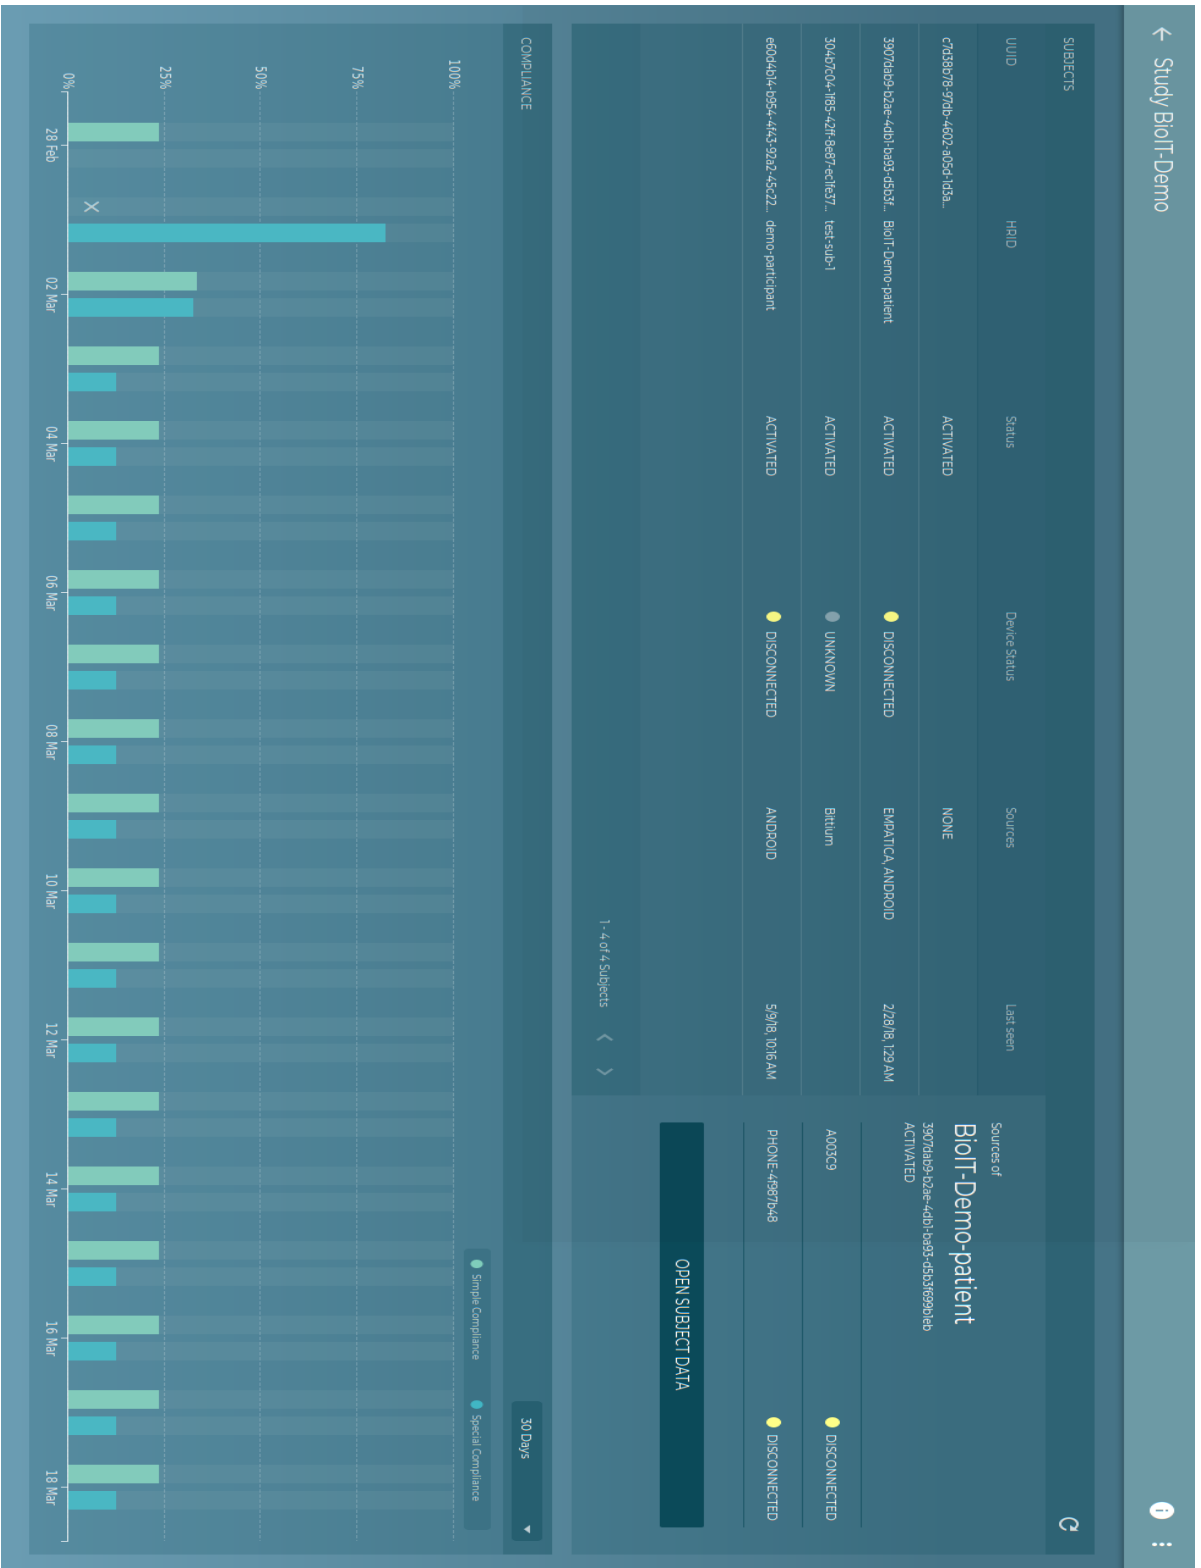

Supplementary Material

RADAR-base: An Open Source mHealth Platform for Collecting, Monitoring and Analyzing data Using Sensors, Wearables, and Mobile Devices

Supplementary Figure 1: Architecture of the aRMT app.

Supplementary Figure 2. Completeness of phone sensor data over 6 months collected through RADAR-base for two participants in the major depressive disorder study. The red line corresponds to the enrollment date, while a coloured segment on each row corresponds to recorded data at an hourly resolution.

ManagementPortal

Audits

Filter per date

from 16/10/2018 to 17/11/2018

Date	User	State	Extra data
Oct 16, 2018, 2:21:09 AM	a234961d-aa31-4d4e-897c-8283d6ec922b	GRANT_ACCESS_TOKEN	expiresIn: 43199 sub: a234961d-aa31-4d4e-897c-8283d6ec922b clientId: pRMT sources: [f23d6e3f-f48c-4dc3-8283d6ec922b]
Oct 16, 2018, 2:24:42 AM	94a9b174-d839-4acd-8e9b-16f1cac98437	GRANT_ACCESS_TOKEN	expiresIn: 43199 sub: 94a9b174-d839-4acd-8e9b-16f1cac98437 clientId: pRMT sources: [4e27ed2b-c733-4f2c-8283d6ec922b]

Supplementary Figure 3: Audit logs.

Supplementary Figure 4: Dashboard: Participant's data view.

Supplementary Figure 5: Dashboard: Different participants status.

RADAR-TEST

SUBJECTS
SOURCES
PROJECT ADMINS
PROJECT ANALYSTS