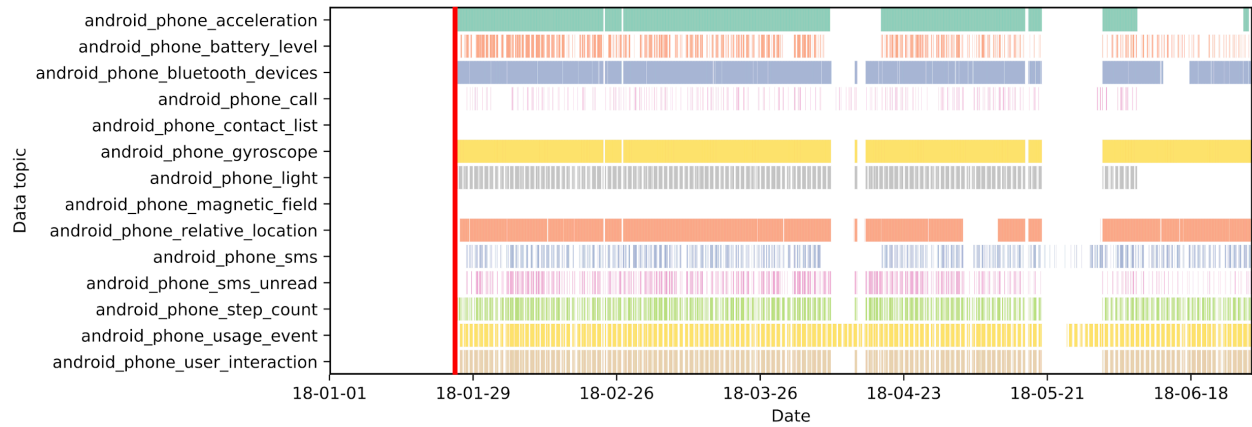

Supplementary Material

RADAR-base: An Open Source mHealth Platform for Collecting, Monitoring and Analyzing data Using Sensors, Wearables, and Mobile Devices

Supplementary Figure 1: Architecture of the aRMT app.

Supplementary Figure 2. Completeness of phone sensor data over 6 months collected through RADAR-base for two participants in the major depressive disorder study. The red line corresponds to the enrollment date, while a coloured segment on each row corresponds to recorded data at an hourly resolution.