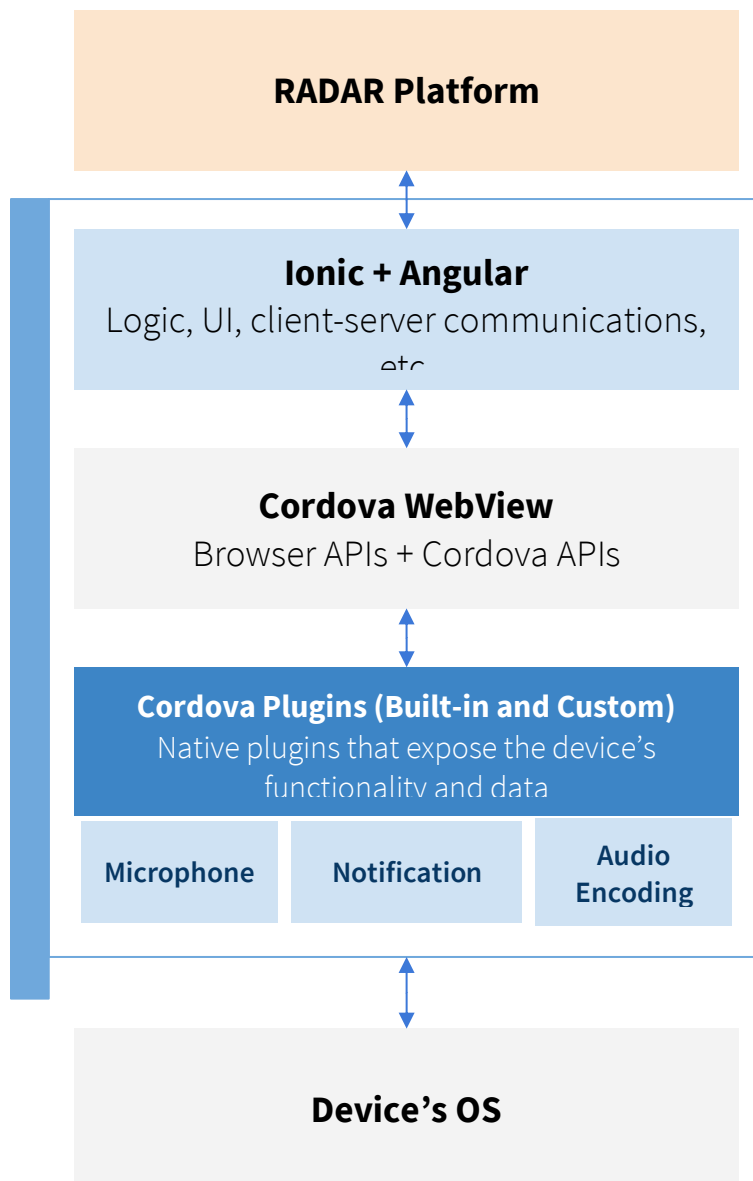

Supplementary Material

RADAR-base: An Open Source mHealth Platform for Collecting, Monitoring and Analyzing data Using Sensors, Wearables, and Mobile Devices

Supplementary Figure 1: Architecture of the aRMT app.

Supplementary Figure 2. Completeness of phone sensor data over 6 months collected through RADAR-base for two participants in the major depressive disorder study. The red line corresponds to the enrollment date, while a coloured segment on each row corresponds to recorded data at an hourly resolution.