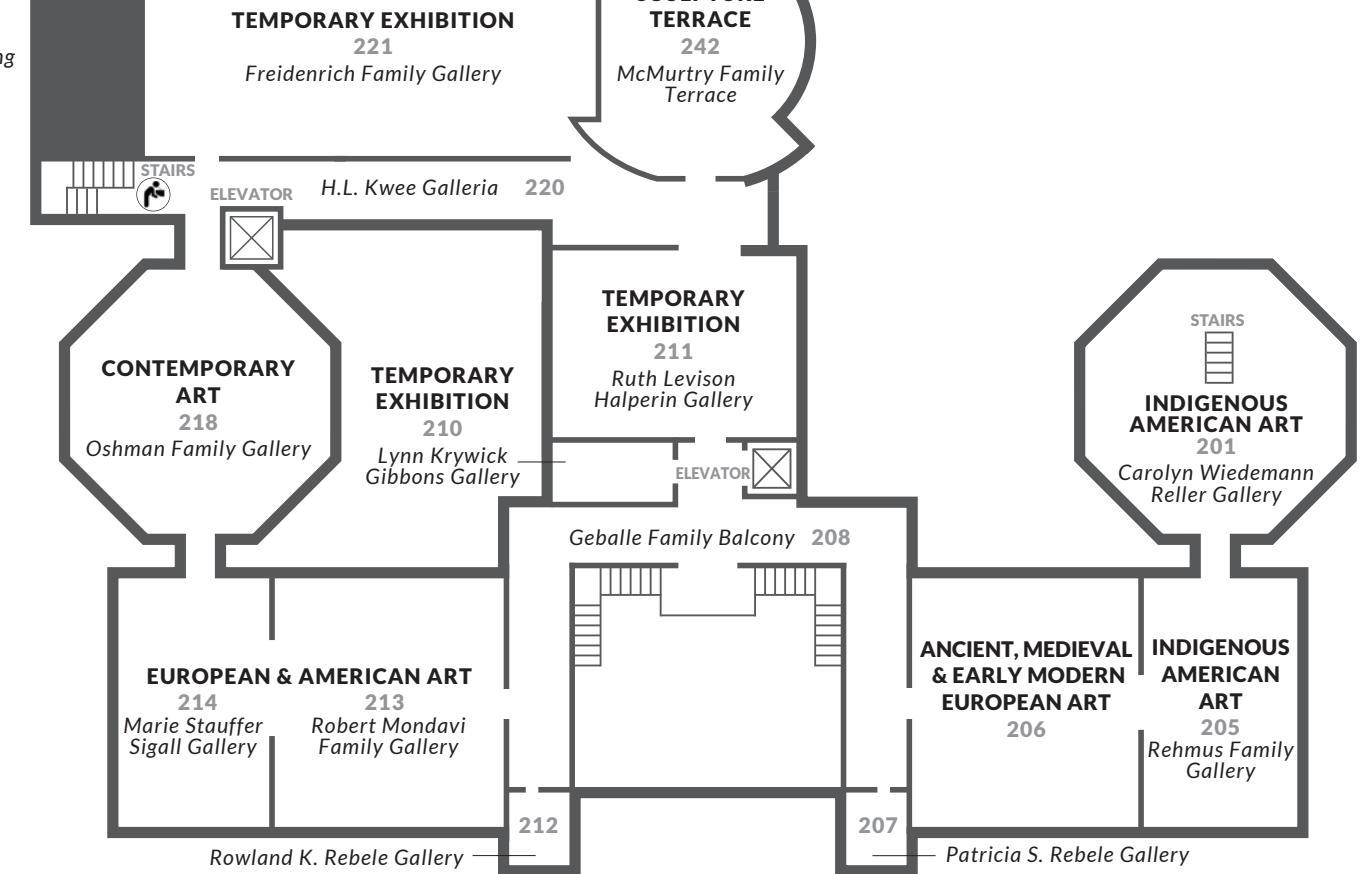

## SECOND FLOOR

# Cantor Arts Center at Stanford University

<https://museum.stanford.edu>

Halperin Family Wing

## FIRST FLOOR

### LEGEND

- Men's Restroom
- Women's Restroom
- All-Gender Restroom
- Information
- Wheelchair Access
- Water Fountain
- Tootsie's at the Cantor
- Publication Sales

**STONE RIVER**  
by Andy Goldsworthy  
across Museum Way ↓