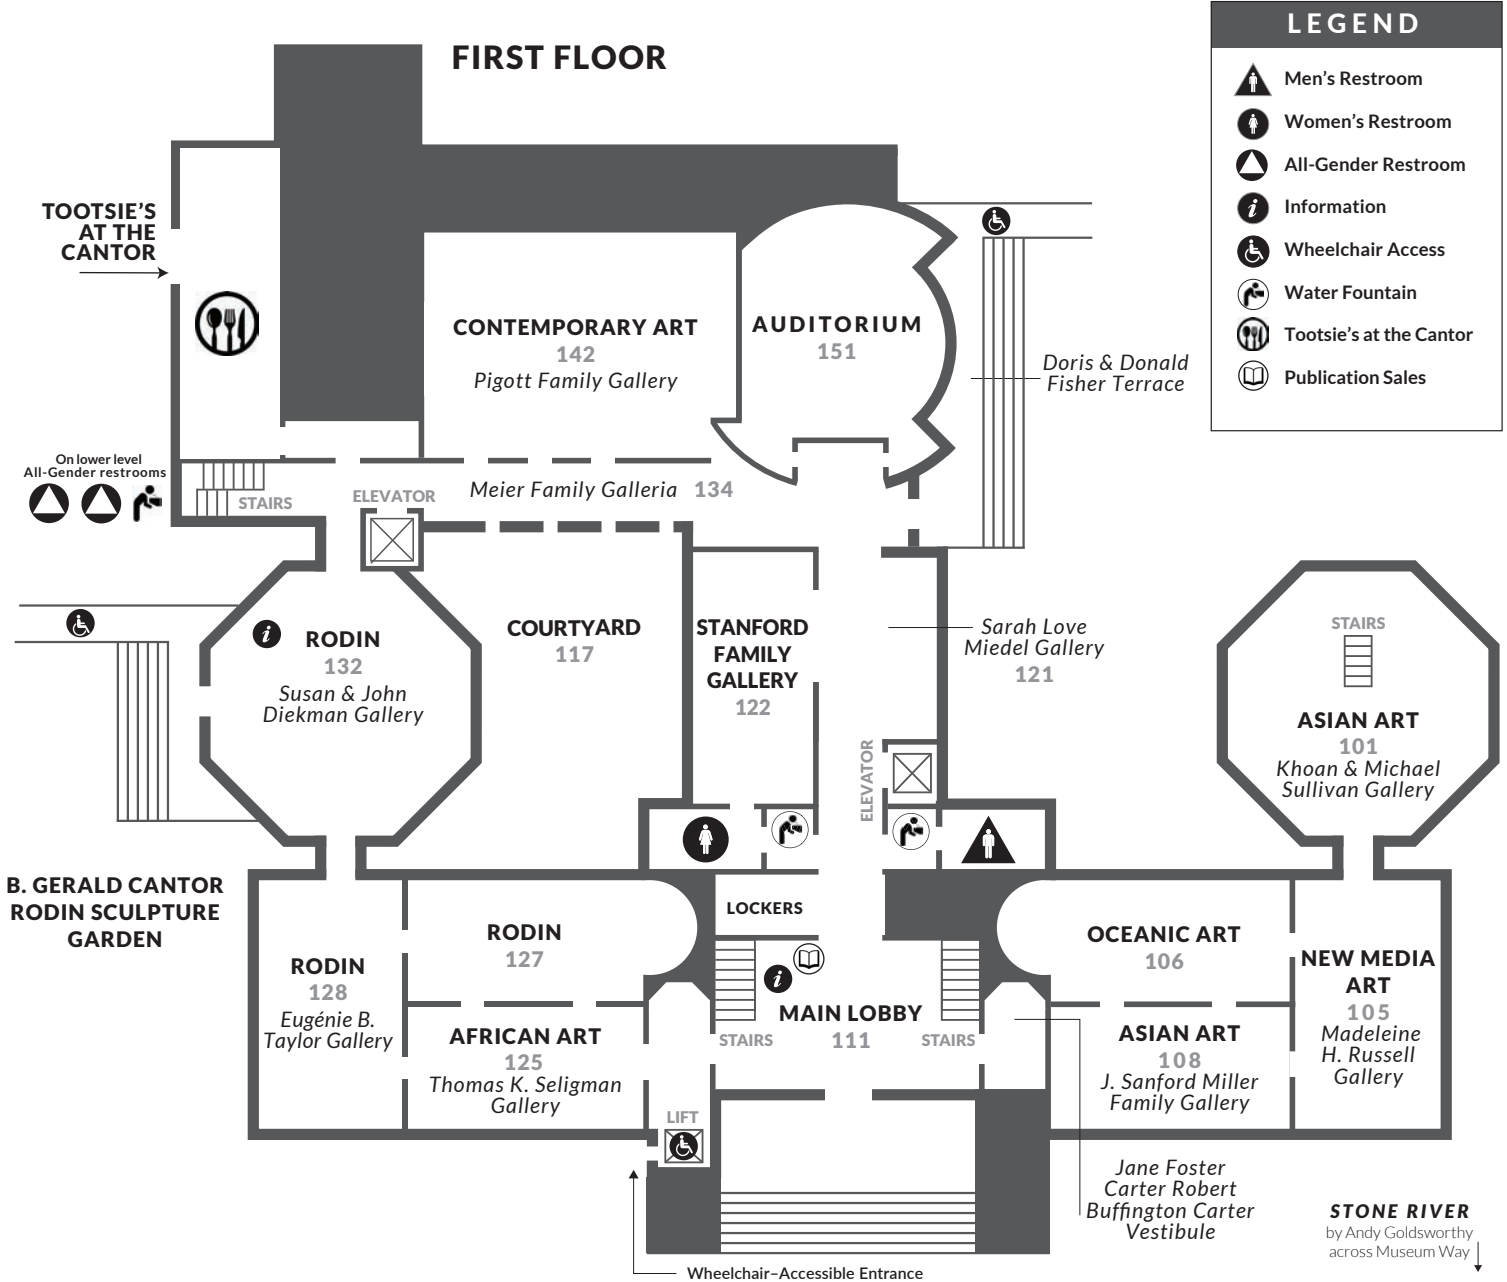

## SECOND FLOOR

# Cantor Arts Center at Stanford University

<https://museum.stanford.edu>

Halperin Family Wing

## FIRST FLOOR

### LEGEND

- Men's Restroom
- Women's Restroom
- All-Gender Restroom
- Information
- Wheelchair Access
- Water Fountain
- Tootsie's at the Cantor
- Publication Sales

**STONE RIVER**  
by Andy Goldsworthy  
across Museum Way ↓