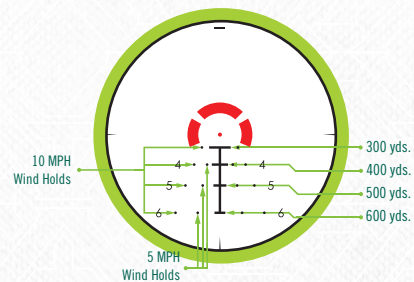

EBR-8

Our exclusive EBR-8 MOA First Focal Plane, glass-etched, illuminated reticle facilitates rapid shooting from point blank out to 600 yards with popular .223/5.56mm and .308/7.62mm loads.

This reticle also can be used with a wide variety of other calibers and loads using the BDC hashmarks.

- ▶ .75 MOA CENTER DOT
- ▶ 12 MOA OPEN CIRCLE

- ▶ 5 MPH WIND INCREMENTS
- ▶ BDC SUBTENSIONS – ACCURATELY SHOOT TARGETS OUT TO 600 YARDS

- ▶ RANGING FEATURE

RANGING A 300 YARD TARGET

VORTEXOPTICS.COM

© 2022 Vortex Optics © Registered Trademark and TM Trademark of Vortex Optics