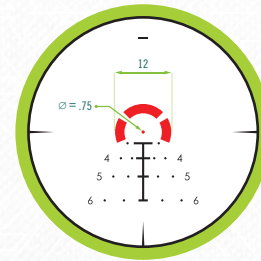

.308/7.62mm Loads

Bullet Weights: 168 grains, Muzzle Velocity: 2650 FPS
(Main crosshair zeroed at 50/200 yds.)

Hashmark	Subtension	Distance	Bullet Drop
Zeroed	—	200 yds.	0"
1st Hashmark	2.4 MOA	285 yds.	.72"
2nd Hashmark	5.6 MOA	385 yds.	2.2"
3rd Hashmark	9.5 MOA	485 yds.	4.74"
4th Hashmark	14.6 MOA	600 yds.	9.2"

EBR-8

Our exclusive EBR-8 MOA First Focal Plane, glass-etched, illuminated reticle facilitates rapid shooting from point blank out to 600 yards with popular .223/5.56mm and .308/7.62mm loads.

This reticle also can be used with a wide variety of other calibers and loads using the BDC hashmarks.

- ▶ .75 MOA CENTER DOT
- ▶ 12 MOA OPEN CIRCLE

- ▶ 5 MPH WIND INCREMENTS
- ▶ BDC SUBTENSIONS – ACCURATELY SHOOT TARGETS OUT TO 600 YARDS

- ▶ RANGING FEATURE

RANGING A 300 YARD TARGET

VORTEXOPTICS.COM

© 2022 Vortex Optics © Registered Trademark and TM Trademark of Vortex Optics