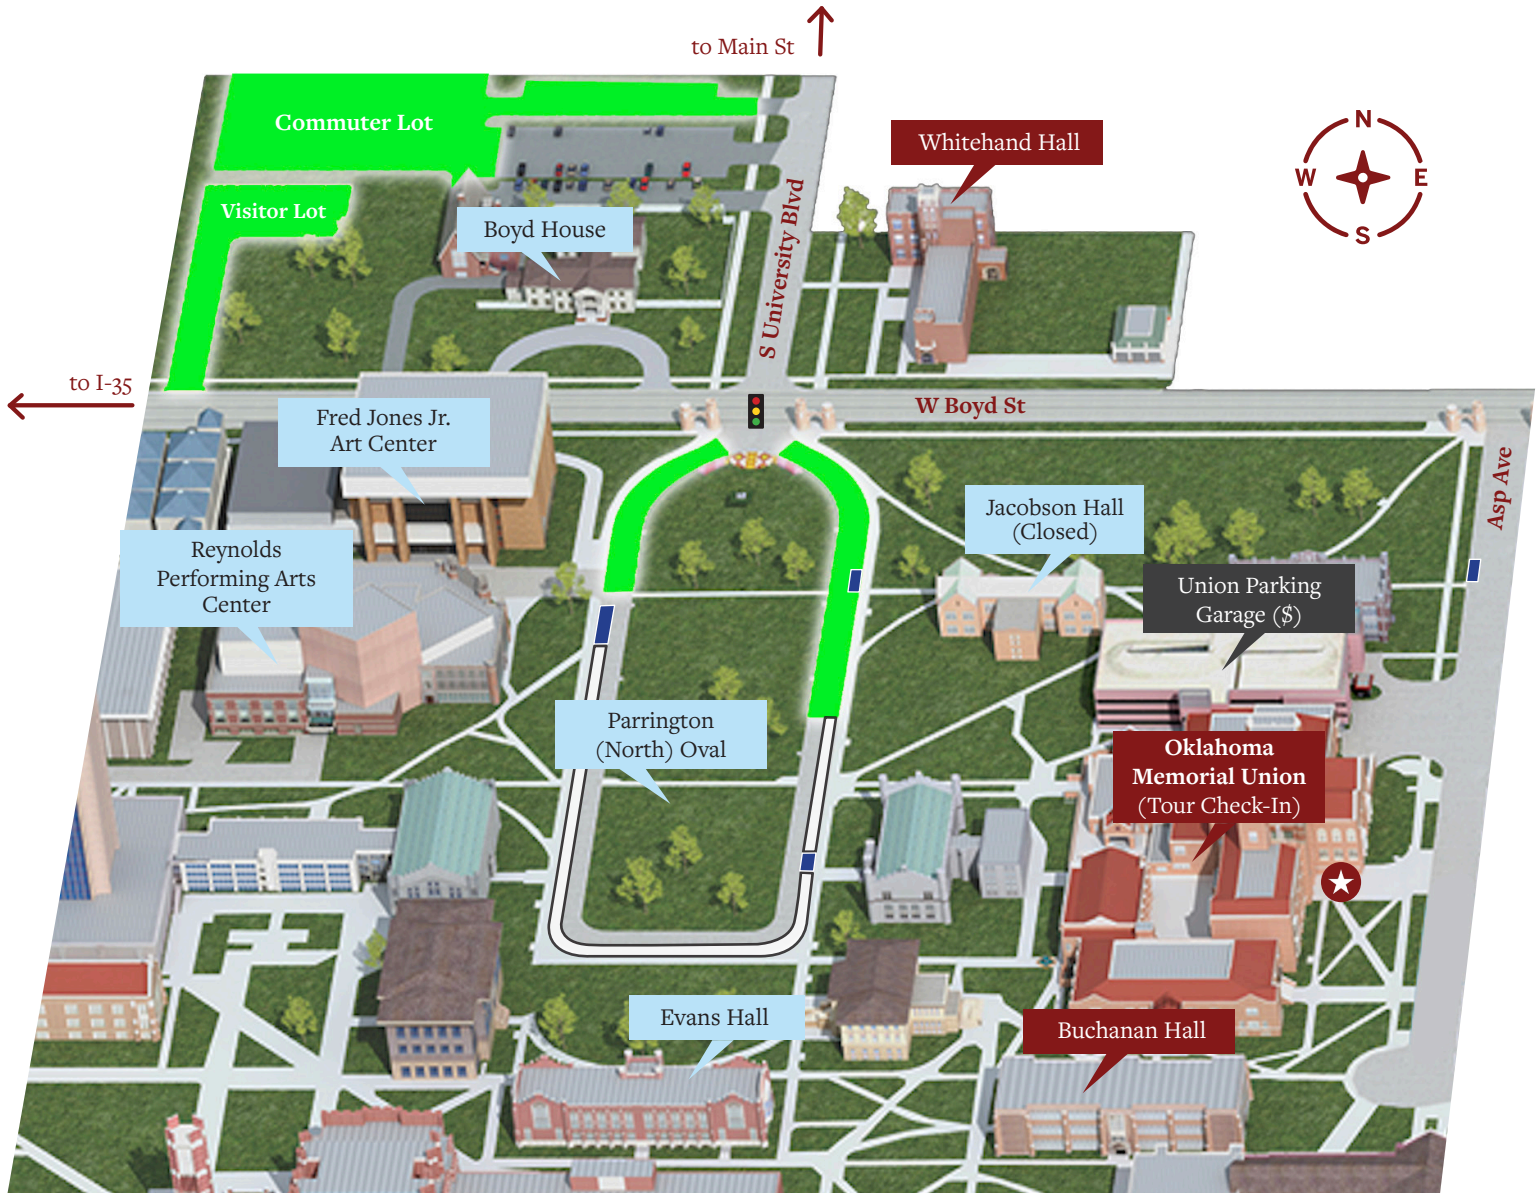

# Visitor Parking at OU

Visitor spots on the North Oval are designated with a **green curb** and require a visitor parking permit. Visitor parking is also available in the **Visitor Lot** off of W Boyd St. For prospective students, visit Oklahoma Memorial Union, Suite 207; Buchanan Hall, Room 127; or Whitehand Hall, Room 101 to obtain a printed parking permit.

- Visitors
- Handicapped
- Special Permit, No Parking
- Paid Parking Only, No Passes or Validation
- Admissions & Recruitment Buildings, Parking Passes Available Here
- ★ Campus Tour Check-In Entrance