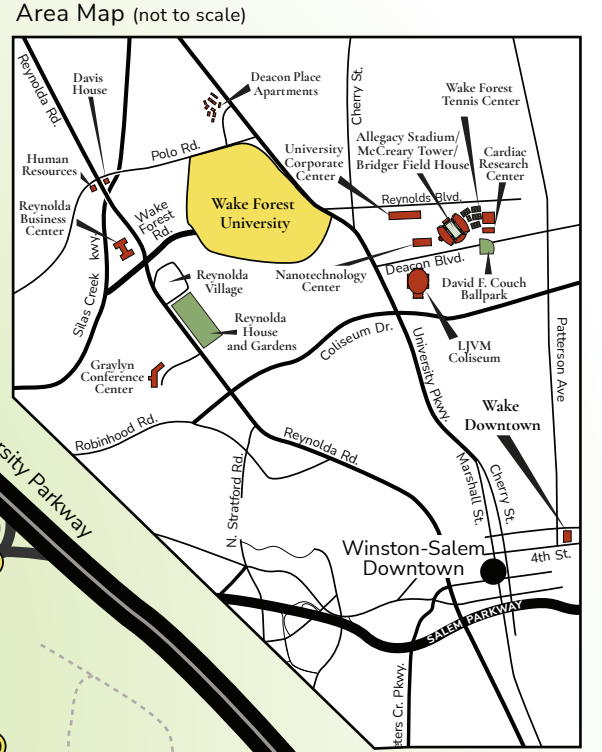

- 43 Polo Residence Hall
- 47 Greene Hall
- 48 Tennis Courts
- 49 Polo Road Gate
- 50 University Parkway Gatehouse
- 51 Reynolda Road Gatehouse
- 52 Miller Center
- 53 Porter B. Byrum
- Welcome Center
- 54 South Residence Hall
- 56 Dance Studio
- 59 University Activity Space
- 60 Farrell Hall
- 61 Dogwood Residence Hall
- 61A WakerSpace
- 62 Magnolia Residence Hall
- 63 North Campus Dining

- 64 McCreary Field House
- 65 Sutton Sports Performance Center
- 66 Shah Basketball Complex
- 67 McCreary Football Complex

To Allegacy Stadium, Bridger Field House, McCreary Tower, Wake Forest Tennis Center, David F. Couch Ballpark, LJV Coliseum, Innovation Quarter and Wake Downtown

To Reynolda Road, Silas Creek Pkwy, and I-40 Business/Bypass
To Graylyn, Reynolda Village, Reynolda Gardens and Reynolda House

Visitor Parking