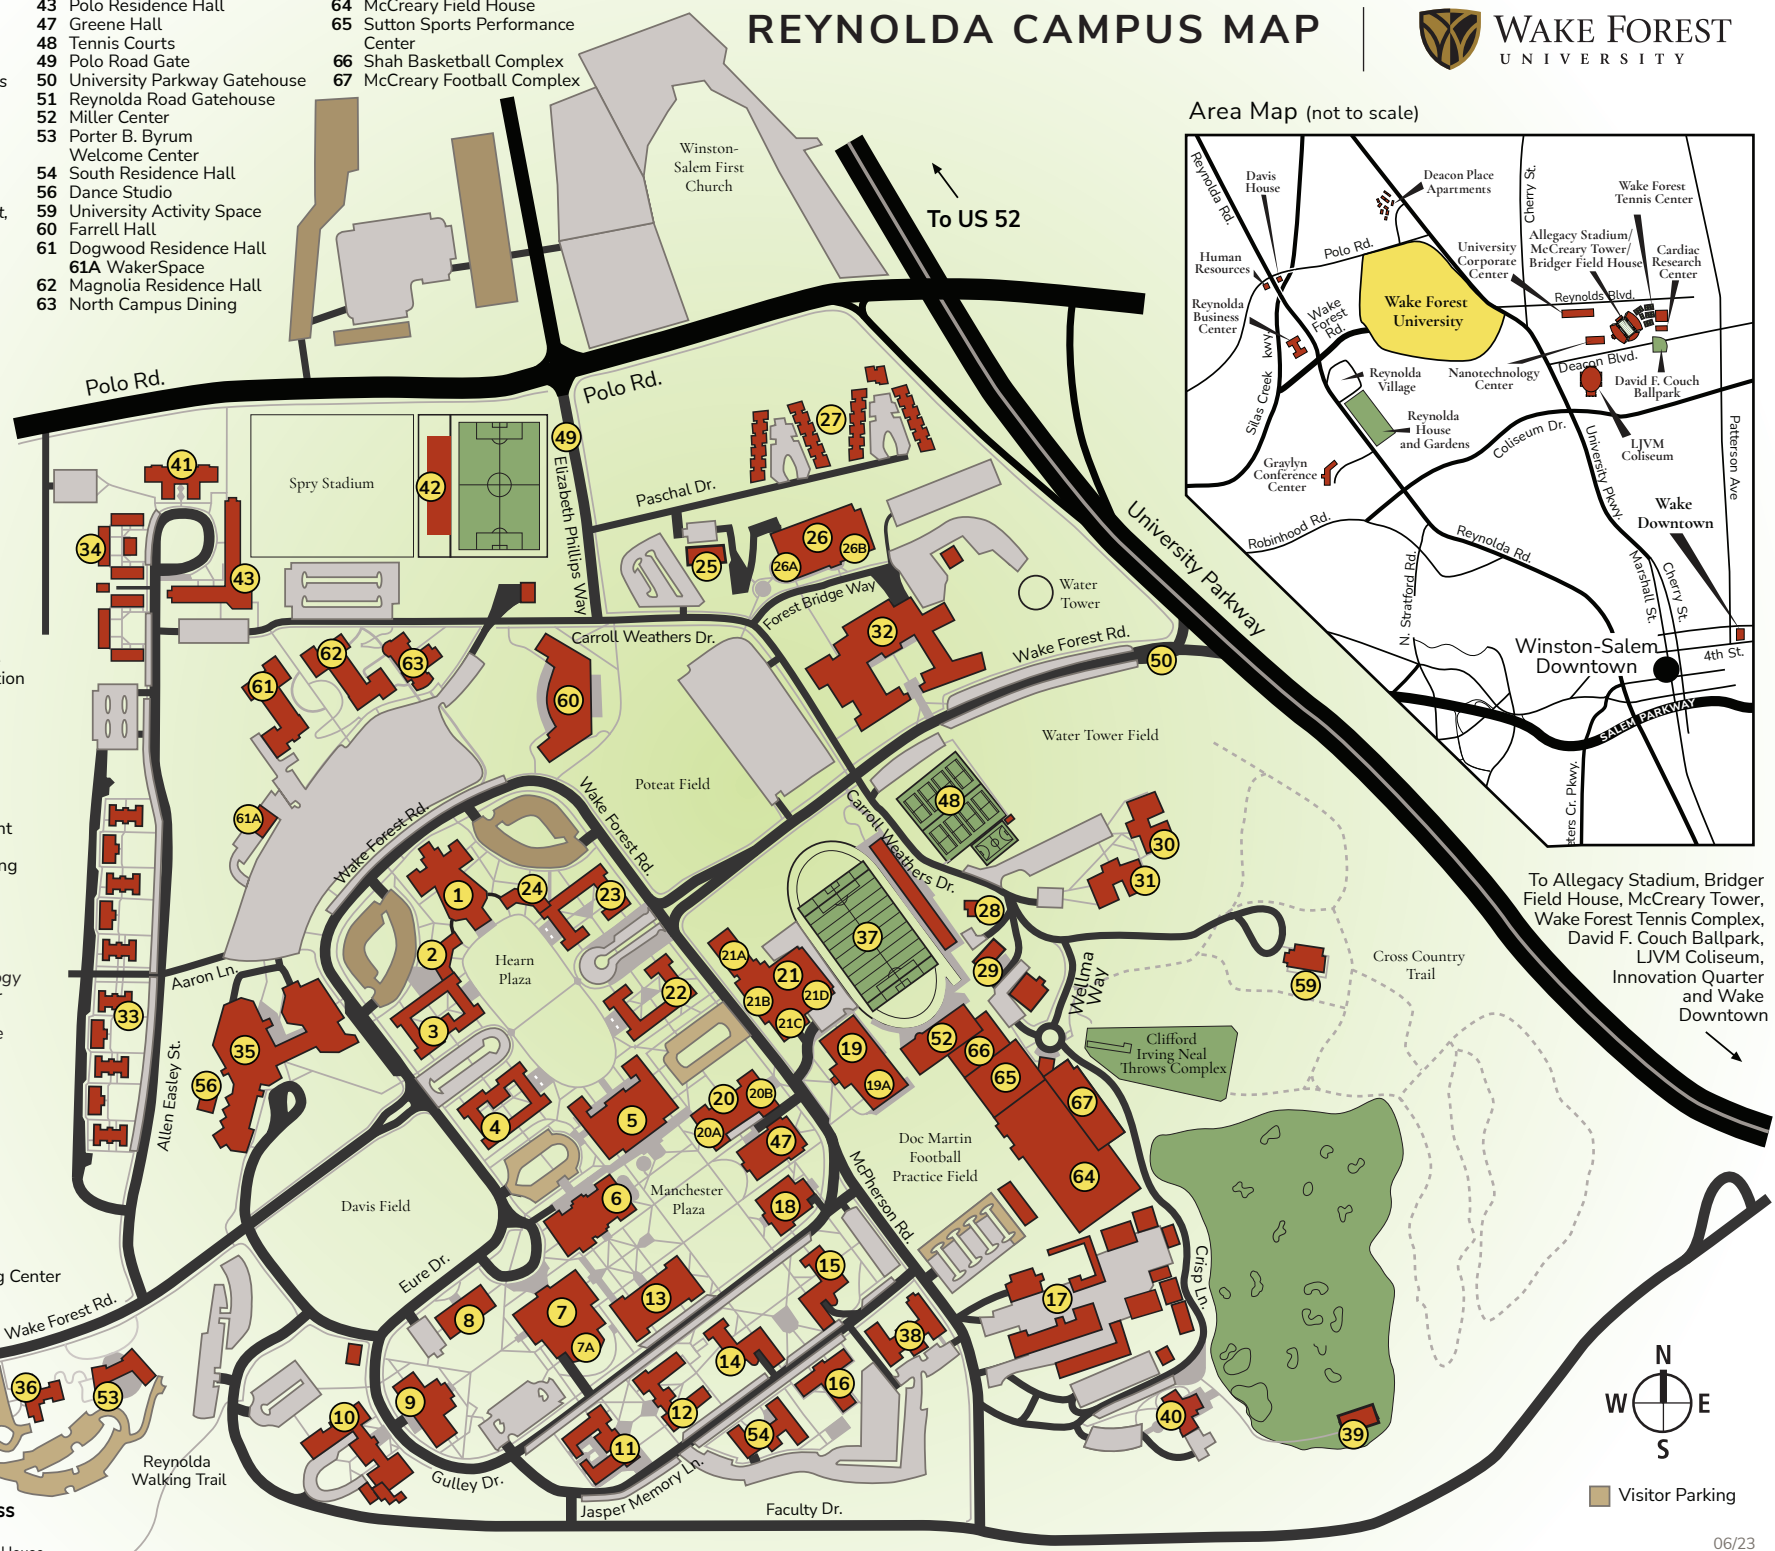

- 43 Polo Residence Hall
- 47 Greene Hall
- 48 Tennis Courts
- 49 Polo Road Gate
- 50 University Parkway Gatehouse
- 51 Reynolda Road Gatehouse
- 52 Miller Center
- 53 Porter B. Byrum
- Welcome Center
- 54 South Residence Hall
- 56 Dance Studio
- 59 University Activity Space
- 60 Farrell Hall
- 61 Dogwood Residence Hall
- 61A WakerSpace
- 62 Magnolia Residence Hall
- 63 North Campus Dining

- 64 McCreary Field House
- 65 Sutton Sports Performance Center
- 66 Shah Basketball Complex
- 67 McCreary Football Complex

To Allegacy Stadium, Bridger Field House, McCreary Tower, Wake Forest Tennis Center, David F. Couch Ballpark, LJV Coliseum, Innovation Quarter and Wake Downtown

To Reynolda Road, Silas Creek Pkwy, and I-40 Business/Bypass
To Graylyn, Reynolda Village, Reynolda Gardens and Reynolda House

Visitor Parking