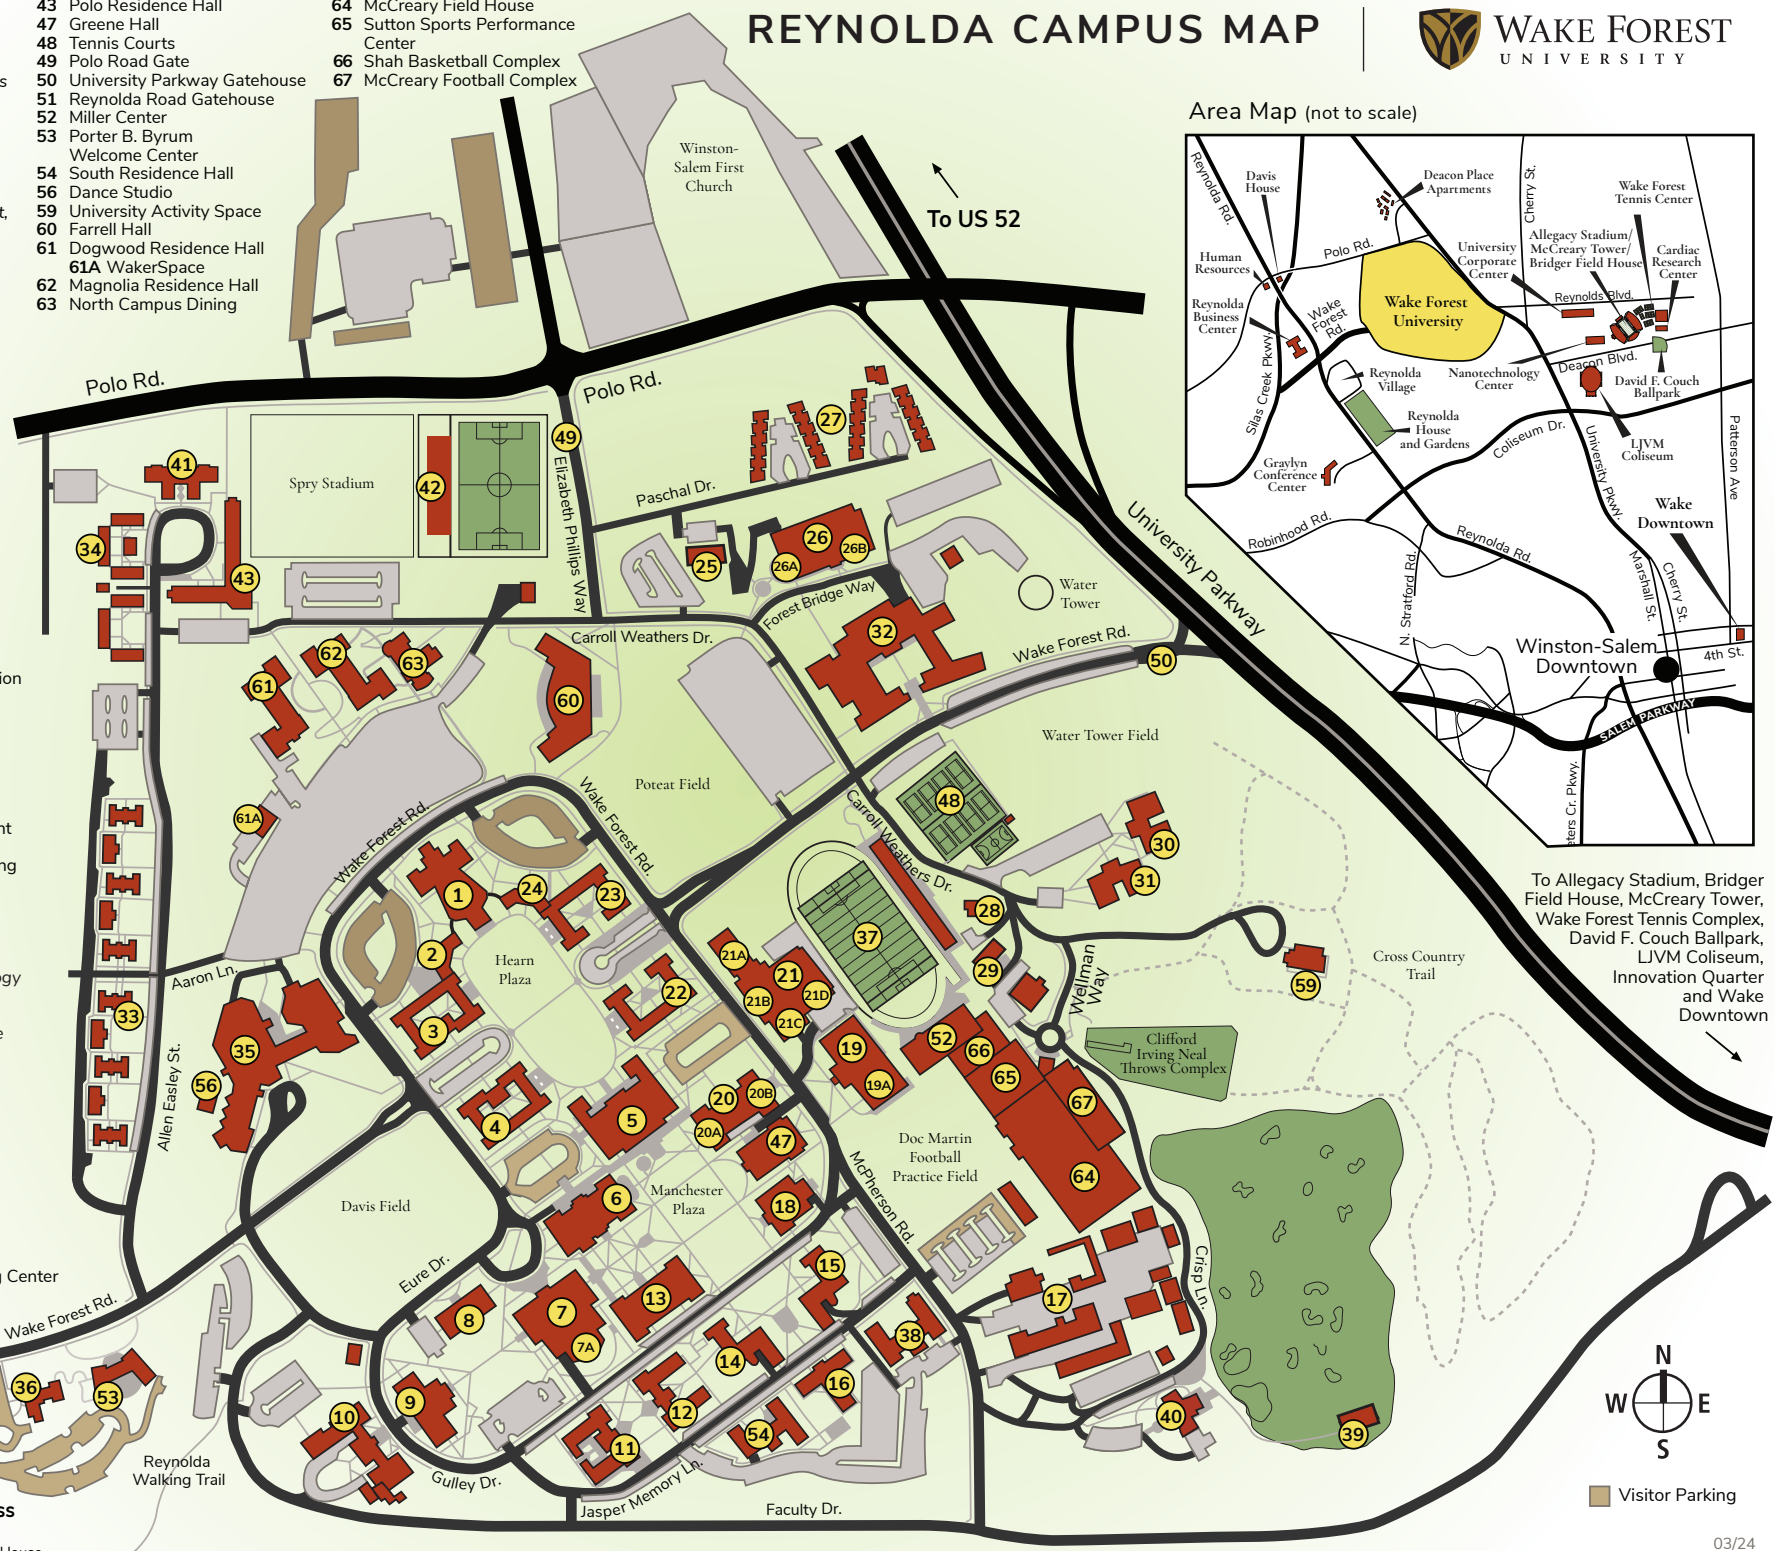

- 43 Polo Residence Hall
- 47 Greene Hall
- 48 Tennis Courts
- 49 Polo Road Gate
- 50 University Parkway Gatehouse
- 51 Reynolda Road Gatehouse
- 52 Miller Center
- 53 Porter B. Byrum
- Welcome Center
- 54 South Residence Hall
- 56 Dance Studio
- 59 University Activity Space
- 60 Farrell Hall
- 61 Dogwood Residence Hall
- 61A WakerSpace
- 62 Magnolia Residence Hall
- 63 North Campus Dining

- 64 McCreary Field House
- 65 Sutton Sports Performance Center
- 66 Shah Basketball Complex
- 67 McCreary Football Complex