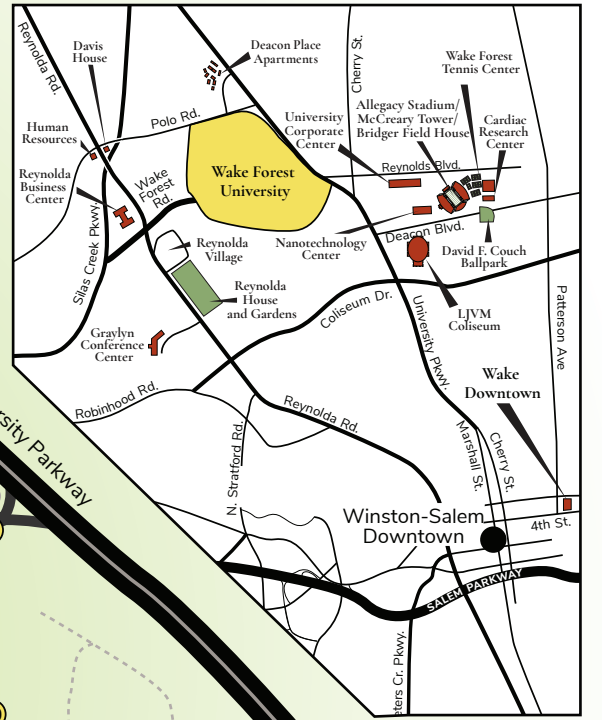

Area Map (not to scale)

To Allegacy Stadium, Bridger Field House, McCreary Tower, Wake Forest Tennis Complex, David F. Couch Ballpark, LJVM Coliseum, Innovation Quarter and Wake Downtown

To Reynolda Road, Silas Creek Pkwy, and I-40 Business/Bypass
To Graylyn, Reynolda Village, Reynolda Gardens and Reynolda House

Visitor Parking