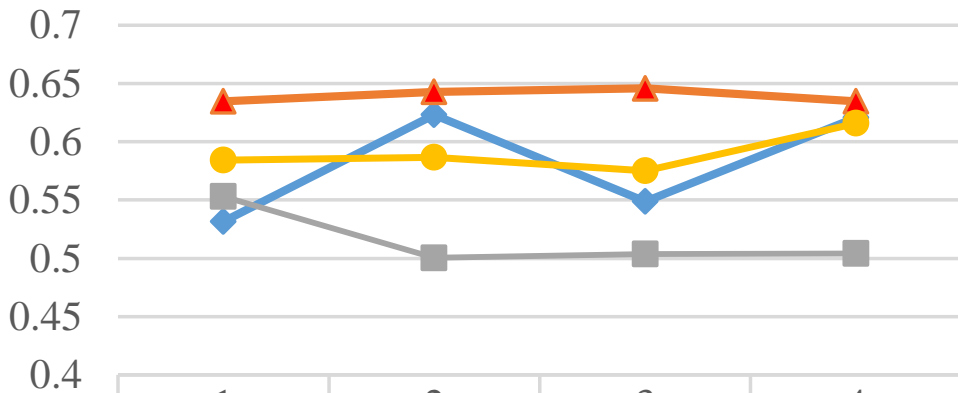

FMI

◆ batch6 kmeans

0.5316

0.6231

0.5488

0.6205

▲ batch6 MPFC

0.6347

0.6429

0.6459

0.6347

■ segment kmeans

0.553

0.5005

0.5035

0.504