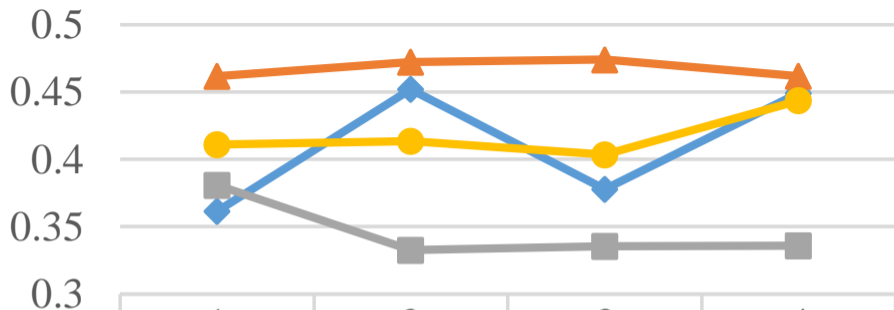

Jaccard

	1	2	3	4
batch6 kmeans	0.3615	0.452	0.3781	0.4493
batch6 MPFC	0.4618	0.4724	0.4742	0.4618
segment kmeans	0.3809	0.3327	0.3355	0.3359
segment MPFC	0.4112	0.4137	0.4036	0.4436