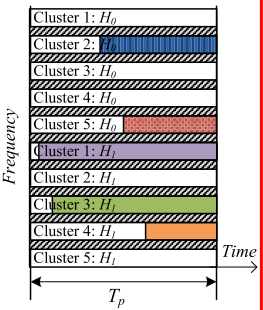

FC: Sensing Request Message

All CUs: Keep quiet and sense spectrum band

FC: Final sensing decision

Proposed method-based fusion phase

Conventional direct method-based fusion phase

Conventional cluster method-based fusion phase

T_p : Parallel reporting time slot;

T_r : Fixed allocation reporting time slot