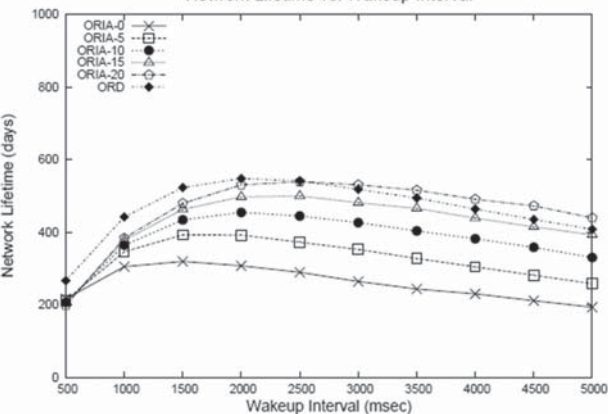

Network Lifetime vs. Wakeup Interval

(a) $n=200, s=20$

Network Lifetime vs. Wakeup Interval

(b) $n=200, s=100$

Network Lifetime vs. Wakeup Interval

(c) $n=600, s=60$

Network Lifetime vs. Wakeup Interval

(d) $n=600, s=300$