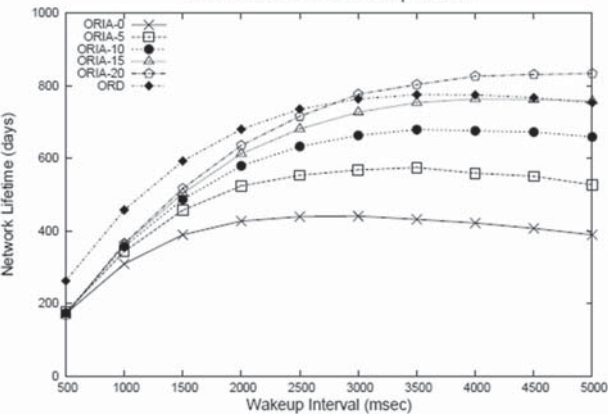

Network Lifetime vs. Wakeup Interval

(a) $n=200, s=20$

Network Lifetime vs. Wakeup Interval

(b) $n=200, s=100$

Network Lifetime vs. Wakeup Interval

(c) $n=600, s=60$

Network Lifetime vs. Wakeup Interval

(d) $n=600, s=300$