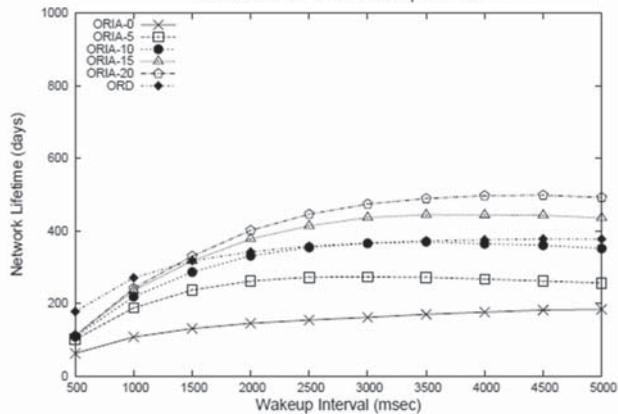

Network Lifetime vs. Wakeup Interval

(a) $n=200, s=20$

Network Lifetime vs. Wakeup Interval

(b) $n=200, s=100$

Network Lifetime vs. Wakeup Interval

(c) $n=600, s=60$

Network Lifetime vs. Wakeup Interval

(d) $n=600, s=300$