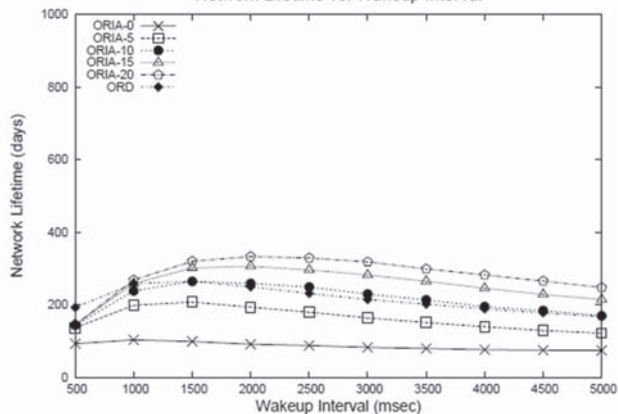

Network Lifetime vs. Wakeup Interval

(a) $n=200, s=20$

Network Lifetime vs. Wakeup Interval

(b) $n=200, s=100$

Network Lifetime vs. Wakeup Interval

(c) $n=600, s=60$

Network Lifetime vs. Wakeup Interval

(d) $n=600, s=300$