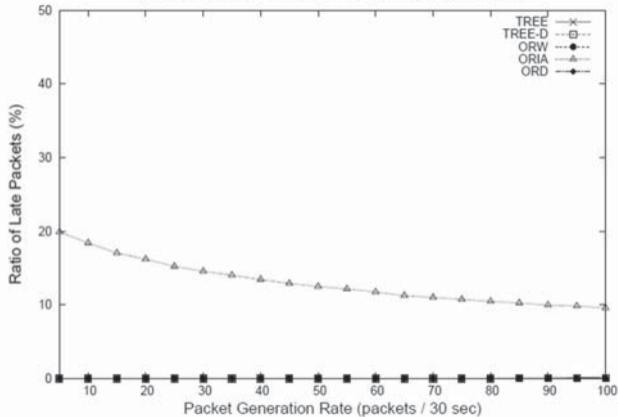

Network Lifetime vs. Packet Generation Rate

(a) Network lifetime

Ratio of Late Packets vs. Packet Generation Rate

(b) Ratio of late packets