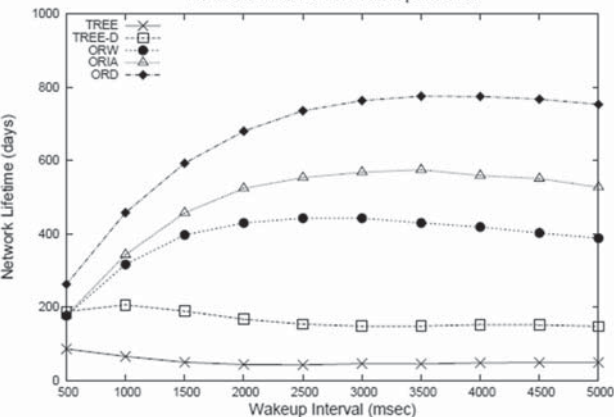

Network Lifetime vs. Wakeup Interval

(a) $n=200, s=20$

Network Lifetime vs. Wakeup Interval

(b) $n=200, s=100$

Network Lifetime vs. Wakeup Interval

(c) $n=600, s=60$

Network Lifetime vs. Wakeup Interval

(d) $n=600, s=300$