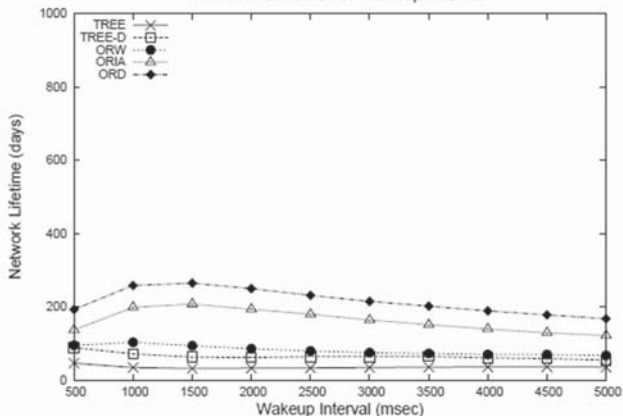

Network Lifetime vs. Wakeup Interval

(a) $n=200, s=20$

Network Lifetime vs. Wakeup Interval

(b) $n=200, s=100$

Network Lifetime vs. Wakeup Interval

(c) $n=600, s=60$

Network Lifetime vs. Wakeup Interval

(d) $n=600, s=300$