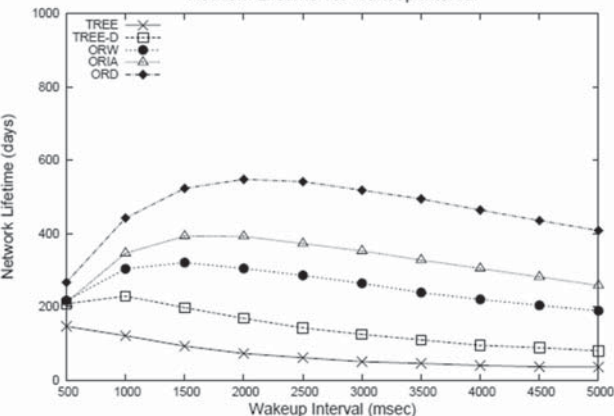

Network Lifetime vs. Wakeup Interval

(a) $n=200, s=20$

Network Lifetime vs. Wakeup Interval

(b) $n=200, s=100$

Network Lifetime vs. Wakeup Interval

(c) $n=600, s=60$

Network Lifetime vs. Wakeup Interval

(d) $n=600, s=300$