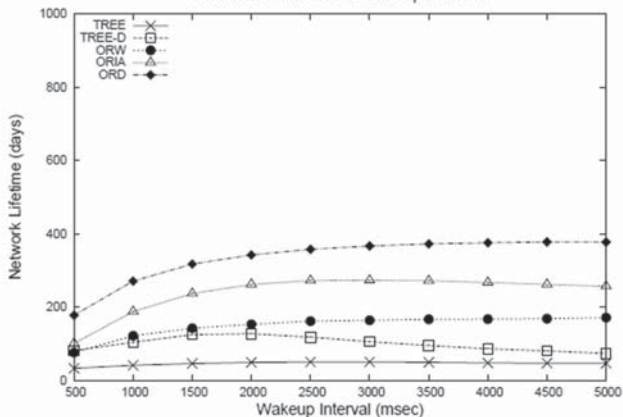

Network Lifetime vs. Wakeup Interval

(a) $n=200, s=20$

Network Lifetime vs. Wakeup Interval

(b) $n=200, s=100$

Network Lifetime vs. Wakeup Interval

(c) $n=600, s=60$

Network Lifetime vs. Wakeup Interval

(d) $n=600, s=300$