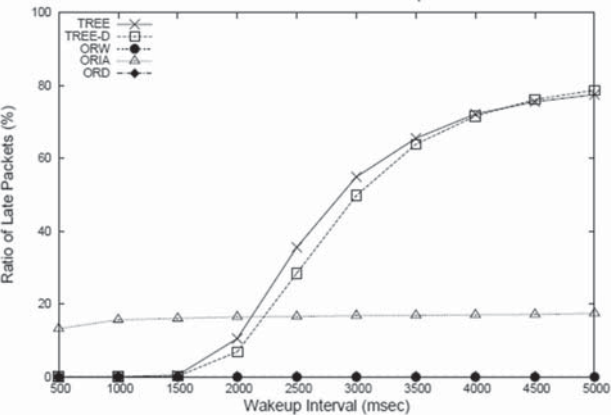

Ratio of Late Packets vs. Wakeup Interval

(a) $n=200, s=20$

Ratio of Late Packets vs. Wakeup Interval

(b) $n=200, s=100$

Ratio of Late Packets vs. Wakeup Interval

(c) $n=600, s=60$

Ratio of Late Packets vs. Wakeup Interval

(d) $n=600, s=300$