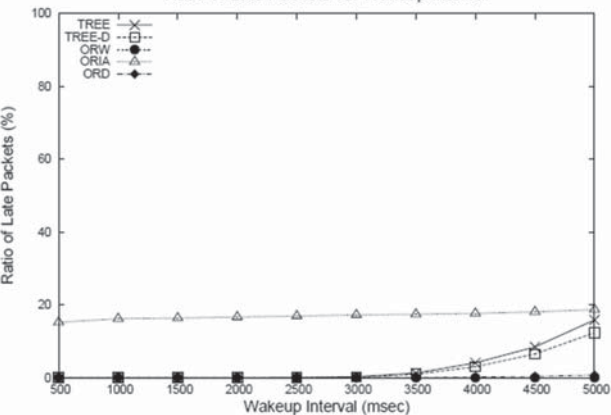

Ratio of Late Packets vs. Wakeup Interval

(a) $n=200, s=20$

Ratio of Late Packets vs. Wakeup Interval

(b) $n=200, s=100$

Ratio of Late Packets vs. Wakeup Interval

(c) $n=600, s=60$

Ratio of Late Packets vs. Wakeup Interval

(d) $n=600, s=300$