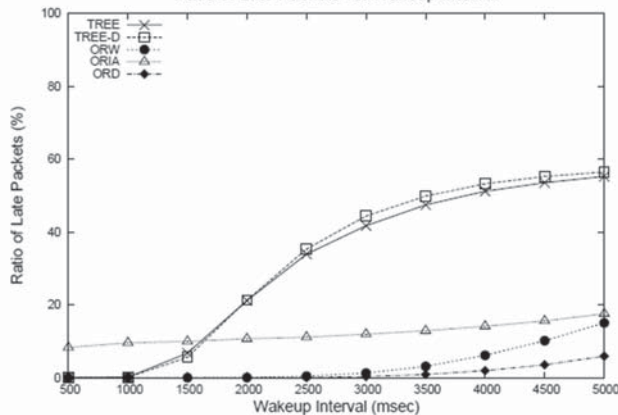

Ratio of Late Packets vs. Wakeup Interval

(a) $n=200, s=20$

Ratio of Late Packets vs. Wakeup Interval

(b) $n=200, s=100$

Ratio of Late Packets vs. Wakeup Interval

(c) $n=600, s=60$

Ratio of Late Packets vs. Wakeup Interval

(d) $n=600, s=300$