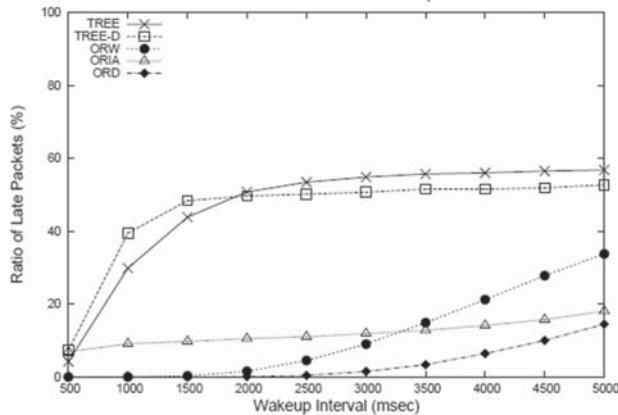

Ratio of Late Packets vs. Wakeup Interval

(a) $n=200, s=20$

Ratio of Late Packets vs. Wakeup Interval

(b) $n=200, s=100$

Ratio of Late Packets vs. Wakeup Interval

(c) $n=600, s=60$

Ratio of Late Packets vs. Wakeup Interval

(d) $n=600, s=300$