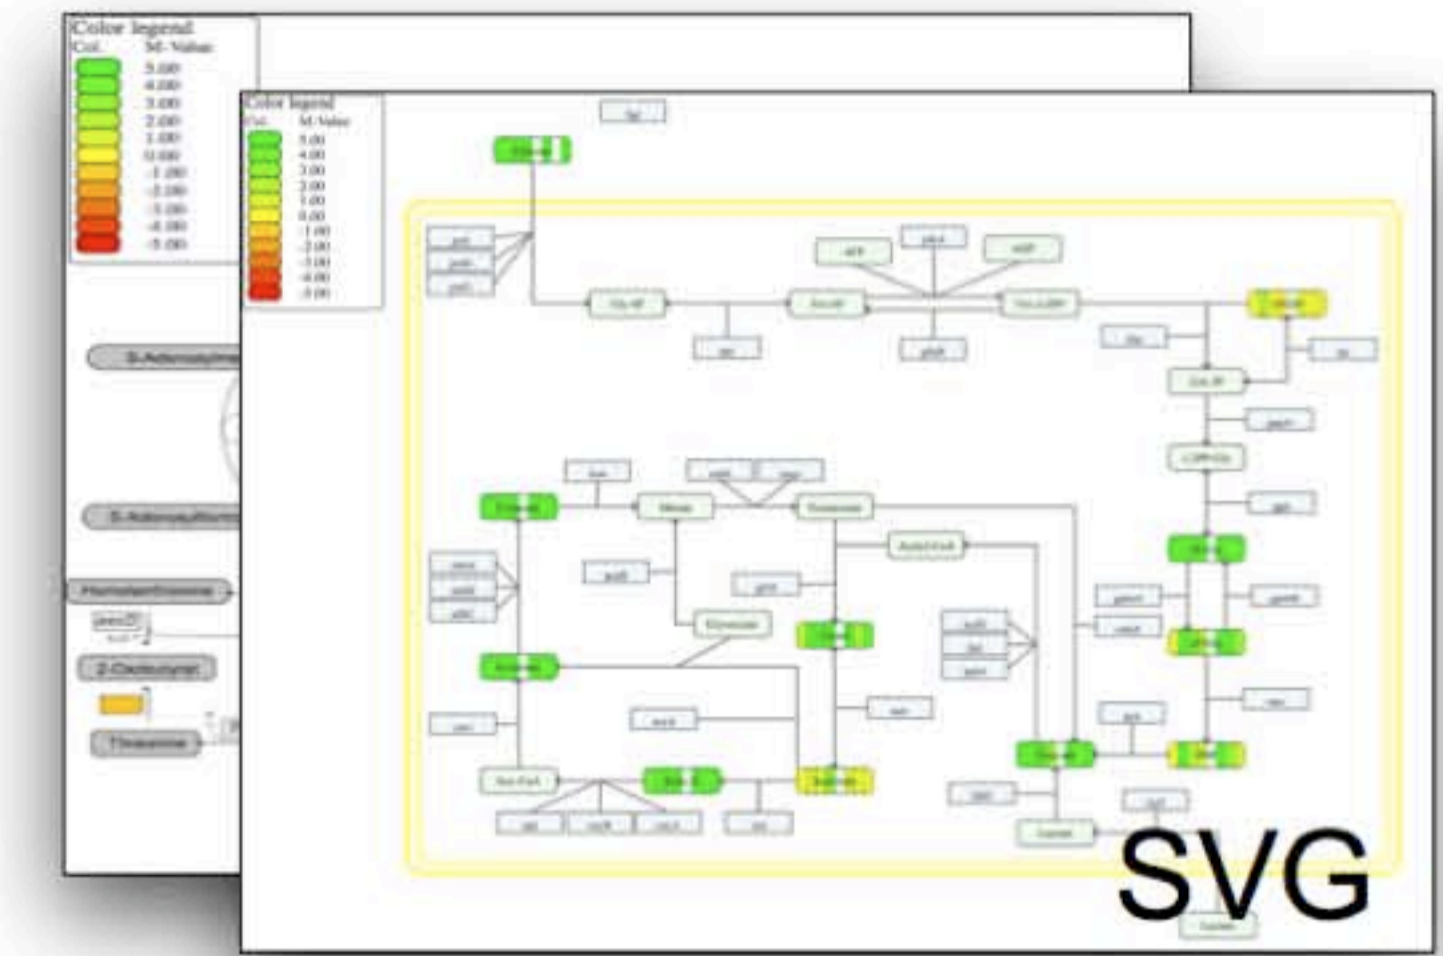

Upload User Data & Pathway Maps

Web Browser

Analyze / Combine Datasets from ProSE, MeltDB, EMMA2

Download Animated / Colored Pathway Maps

Internet

ProMeTra Web Interface

ProMeTra API

Pathway Maps Database

ProSE Web Service

EMMA2 Web Service

MeltDB Web Service

CellDesigner Pathway Maps

KEGG XML Pathway Maps

ProMeTra Server