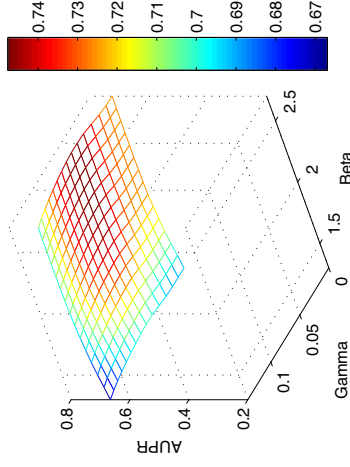

Network 1 K = 1.5 Noise configuration: 1-LL [0.025, 0.025]

Network 1 K = 1.5 Noise configuration: 2-LM [0.025, 0.050]

Network 1 K = 1.5 Noise configuration: 3-LH [0.025, 0.100]

Network 1 K = 1.5 Noise configuration: 4-ML [0.050, 0.025]

Network 1 K = 1.5 Noise configuration: 5-MM [0.050, 0.050]

Network 1 K = 1.5 Noise configuration: 6-MH [0.050, 0.100]

Network 1 K = 1.5 Noise configuration: 7-HL [0.100, 0.025]

Network 1 K = 1.5 Noise configuration: 8-HM [0.100, 0.050]

Network 1 K = 1.5 Noise configuration: 9-HH [0.100, 0.100]