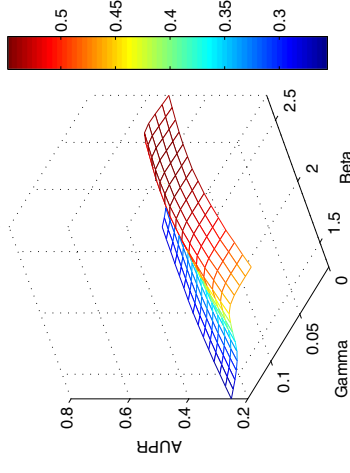

Network 1 K = 1.5 Noise configuration: 1-LL [0.025, 0.025]

Network 1 K = 1.5 Noise configuration: 2-LM [0.025, 0.050]

Network 1 K = 1.5 Noise configuration: 3-LH [0.025, 0.100]

Network 1 K = 1.5 Noise configuration: 4-ML [0.050, 0.025]

Network 1 K = 1.5 Noise configuration: 5-MM [0.050, 0.050]

Network 1 K = 1.5 Noise configuration: 6-MH [0.050, 0.100]

Network 1 K = 1.5 Noise configuration: 7-HL [0.100, 0.025]

Network 1 K = 1.5 Noise configuration: 8-HM [0.100, 0.050]

Network 1 K = 1.5 Noise configuration: 9-HH [0.100, 0.100]