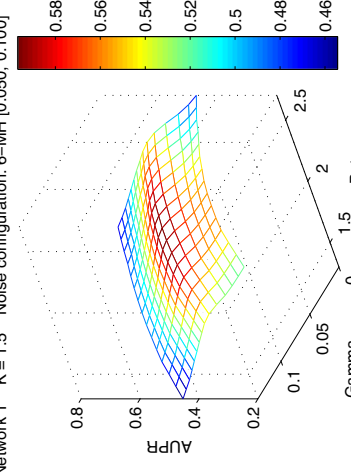

Network 1 K = 1.5 Noise configuration: 1-LL [0.025, 0.025]

Network 1 K = 1.5 Noise configuration: 2-LM [0.025, 0.050]

Network 1 K = 1.5 Noise configuration: 3-LH [0.025, 0.100]

Network 1 K = 1.5 Noise configuration: 4-ML [0.050, 0.025]

Network 1 K = 1.5 Noise configuration: 5-MM [0.050, 0.050]

Network 1 K = 1.5 Noise configuration: 6-MH [0.050, 0.100]

Network 1 K = 1.5 Noise configuration: 7-HL [0.100, 0.025]

Network 1 K = 1.5 Noise configuration: 8-HM [0.100, 0.050]

Network 1 K = 1.5 Noise configuration: 9-HH [0.100, 0.100]