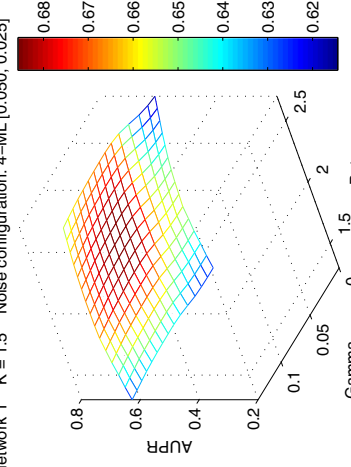

Network 1 K = 1.5 Noise configuration: 1-LL [0.025, 0.025]

Network 1 K = 1.5 Noise configuration: 2-LM [0.025, 0.050]

Network 1 K = 1.5 Noise configuration: 3-LH [0.025, 0.100]

Network 1 K = 1.5 Noise configuration: 4-ML [0.050, 0.025]

Network 1 K = 1.5 Noise configuration: 5-MM [0.050, 0.050]

Network 1 K = 1.5 Noise configuration: 6-MH [0.050, 0.100]

Network 1 K = 1.5 Noise configuration: 7-HL [0.100, 0.025]

Network 1 K = 1.5 Noise configuration: 8-HM [0.100, 0.050]