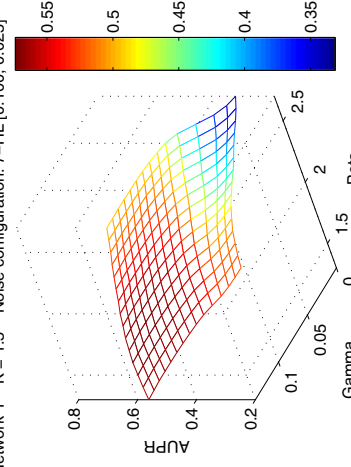

Network 1 K = 1.5 Noise configuration: 1-LL [0.025, 0.025]

Network 1 K = 1.5 Noise configuration: 2-LM [0.025, 0.050]

Network 1 K = 1.5 Noise configuration: 3-LH [0.025, 0.100]

Network 1 K = 1.5 Noise configuration: 4-ML [0.050, 0.025]

Network 1 K = 1.5 Noise configuration: 5-MM [0.050, 0.050]

Network 1 K = 1.5 Noise configuration: 6-MH [0.050, 0.100]

Network 1 K = 1.5 Noise configuration: 7-HL [0.100, 0.025]

Network 1 K = 1.5 Noise configuration: 8-HM [0.100, 0.050]