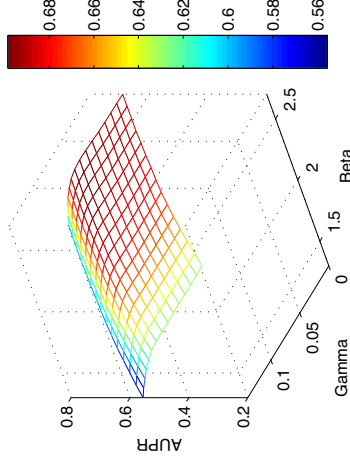

Network 1 K = 1.5 Noise configuration: 1-LL [0.025, 0.025]

Network 1 K = 1.5 Noise configuration: 2-LM [0.025, 0.050]

Network 1 K = 1.5 Noise configuration: 3-LH [0.025, 0.100]

Network 1 K = 1.5 Noise configuration: 4-ML [0.050, 0.025]

Network 1 K = 1.5 Noise configuration: 5-MM [0.050, 0.050]

Network 1 K = 1.5 Noise configuration: 6-MH [0.050, 0.100]

Network 1 K = 1.5 Noise configuration: 7-HL [0.100, 0.025]

Network 1 K = 1.5 Noise configuration: 8-HM [0.100, 0.050]