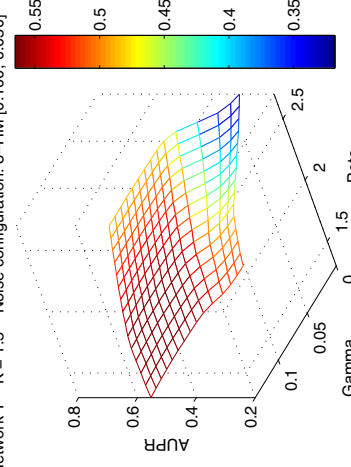

Network 1 K = 1.5 Noise configuration: 1-LL [0.025, 0.025]

Network 1 K = 1.5 Noise configuration: 2-LM [0.025, 0.050]

Network 1 K = 1.5 Noise configuration: 3-LH [0.025, 0.100]

Network 1 K = 1.5 Noise configuration: 4-ML [0.050, 0.025]

Network 1 K = 1.5 Noise configuration: 5-MM [0.050, 0.050]

Network 1 K = 1.5 Noise configuration: 6-MH [0.050, 0.100]

Network 1 K = 1.5 Noise configuration: 7-HL [0.100, 0.025]

Network 1 K = 1.5 Noise configuration: 8-HM [0.100, 0.050]

Network 1 K = 1.5 Noise configuration: 9-HH [0.100, 0.100]