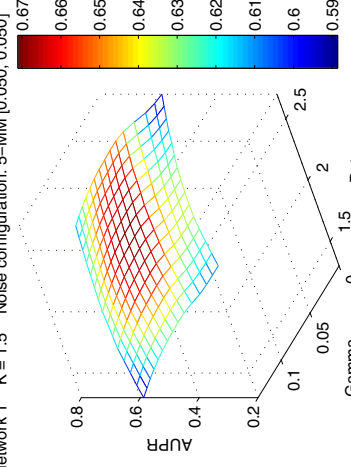

Network 1 K = 1.5 Noise configuration: 1-LL [0.025, 0.025]

Network 1 K = 1.5 Noise configuration: 2-LM [0.025, 0.050]

Network 1 K = 1.5 Noise configuration: 3-LH [0.025, 0.100]

Network 1 K = 1.5 Noise configuration: 4-ML [0.050, 0.025]

Network 1 K = 1.5 Noise configuration: 5-MM [0.050, 0.050]

Network 1 K = 1.5 Noise configuration: 6-MH [0.050, 0.100]

Network 1 K = 1.5 Noise configuration: 7-HL [0.100, 0.025]

Network 1 K = 1.5 Noise configuration: 8-HM [0.100, 0.050]

Network 1 K = 1.5 Noise configuration: 9-HH [0.100, 0.100]