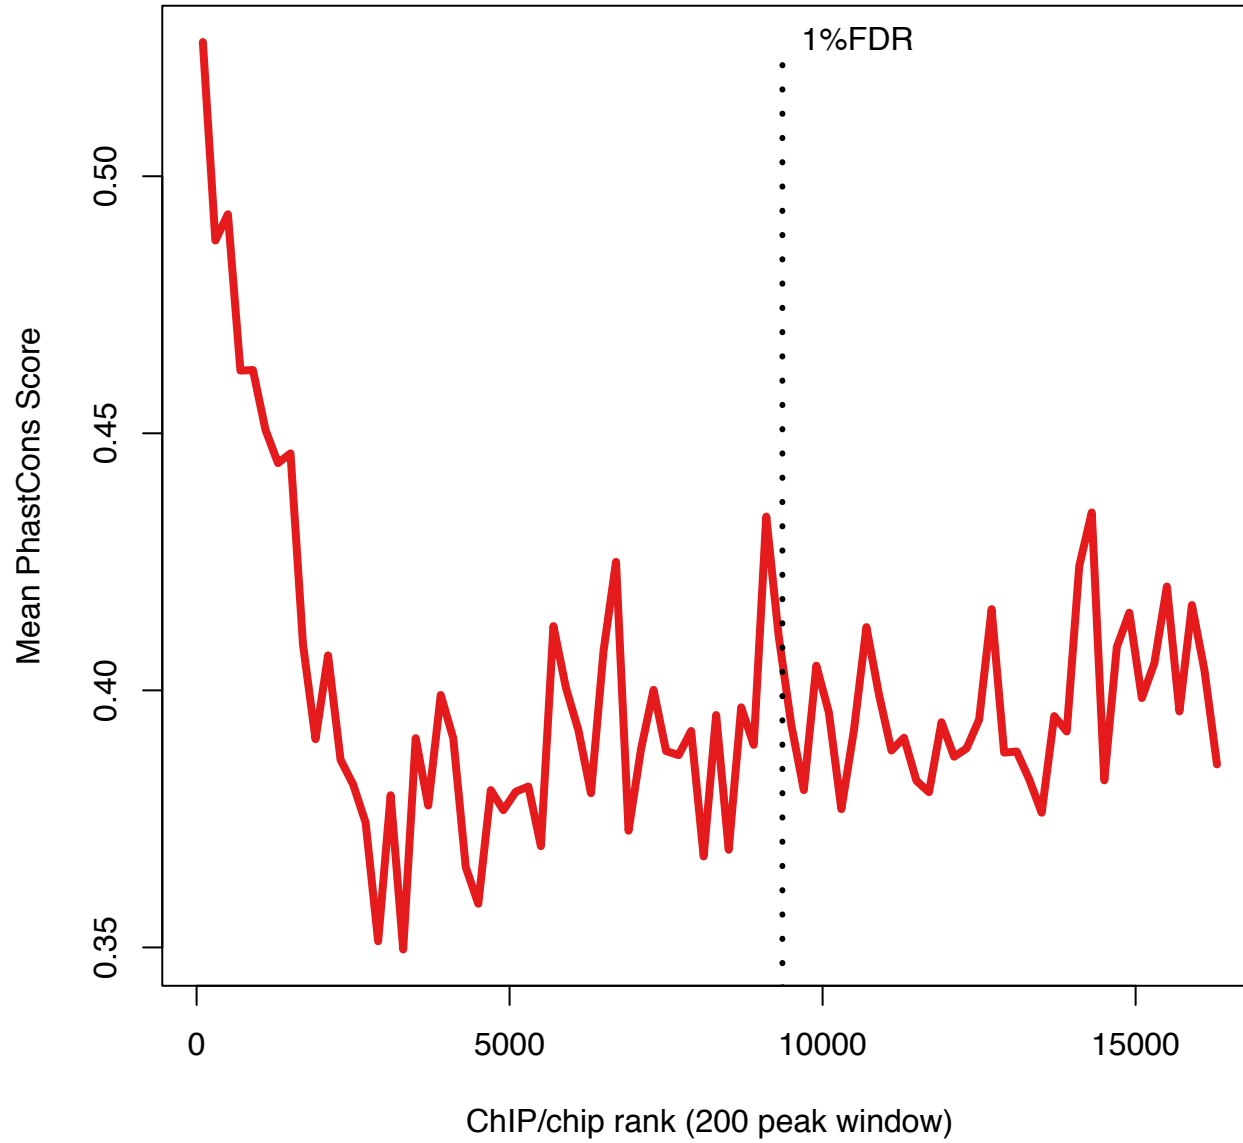

bcd_2 mean PhastCons down ranks

cad_1 mean PhastCons down ranks

D_1 mean PhastCons down ranks

da_2 mean PhastCons down ranks

dl_3 mean PhastCons down ranks

ftz_3 mean PhastCons down ranks

gt_2 mean PhastCons down ranks

h_2 mean PhastCons down ranks

hb_1 mean PhastCons down ranks

hkb_1 mean PhastCons down ranks

kni_2 mean PhastCons down ranks

kr_2 mean PhastCons down ranks

mad_2 mean PhastCons down ranks

med_2 mean PhastCons down ranks