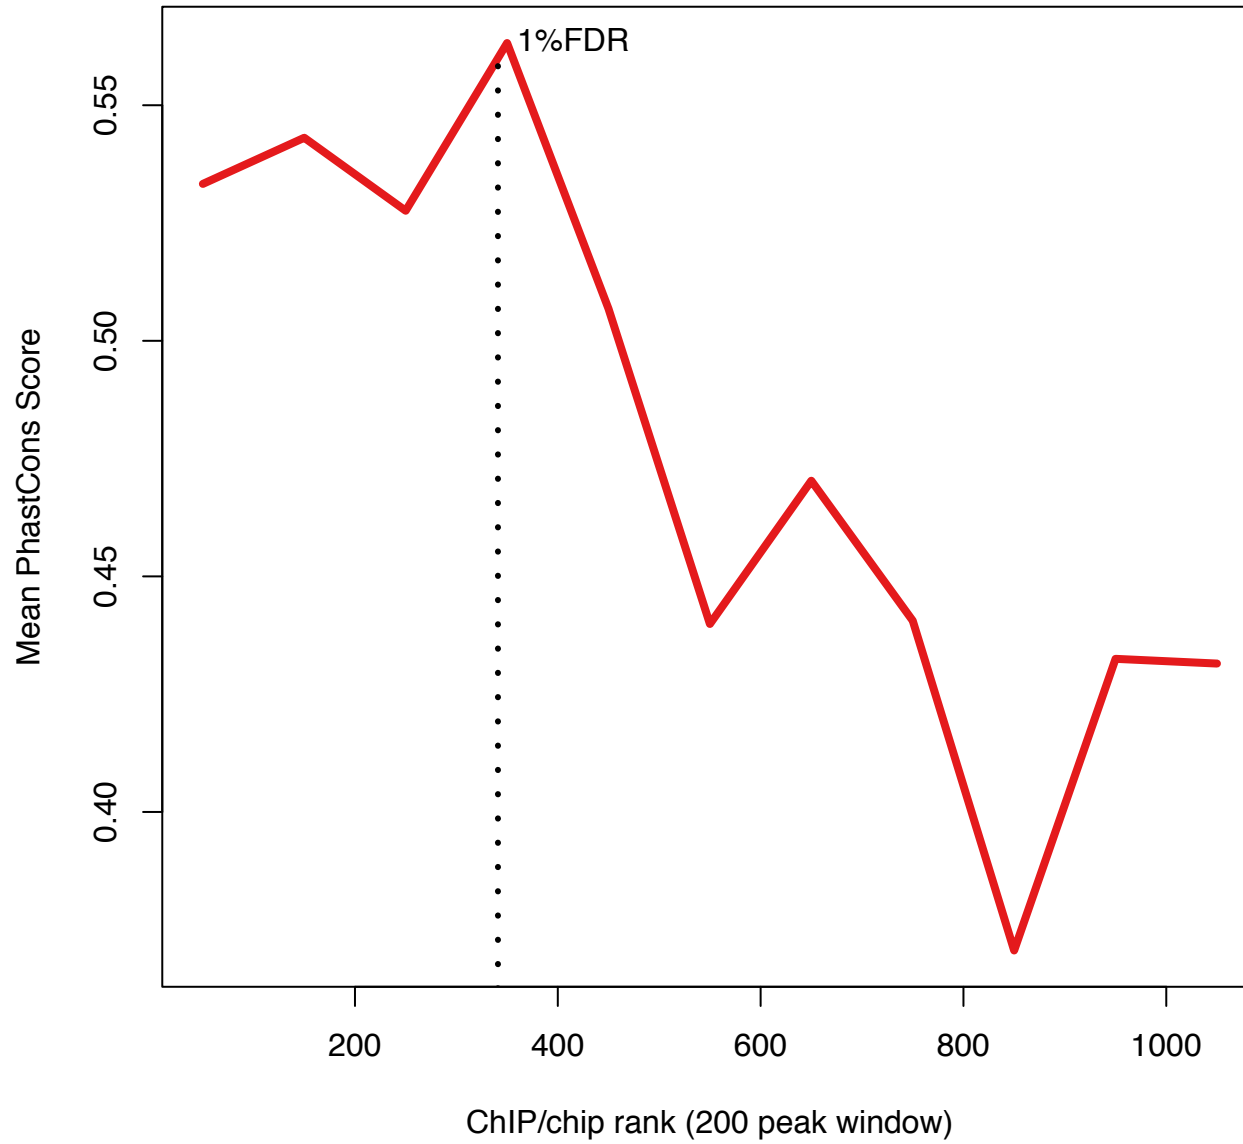

h_2 mean PhastCons down ranks

hb_1 mean PhastCons down ranks

hkb_1 mean PhastCons down ranks

kni_2 mean PhastCons down ranks

kr_2 mean PhastCons down ranks

mad_2 mean PhastCons down ranks

med_2 mean PhastCons down ranks

prd_FQ mean PhastCons down ranks

run_1 mean PhastCons down ranks

shn_2 mean PhastCons down ranks

slp1_1 mean PhastCons down ranks

sna_2 mean PhastCons down ranks

tII_1 mean PhastCons down ranks

twi_2 mean PhastCons down ranks