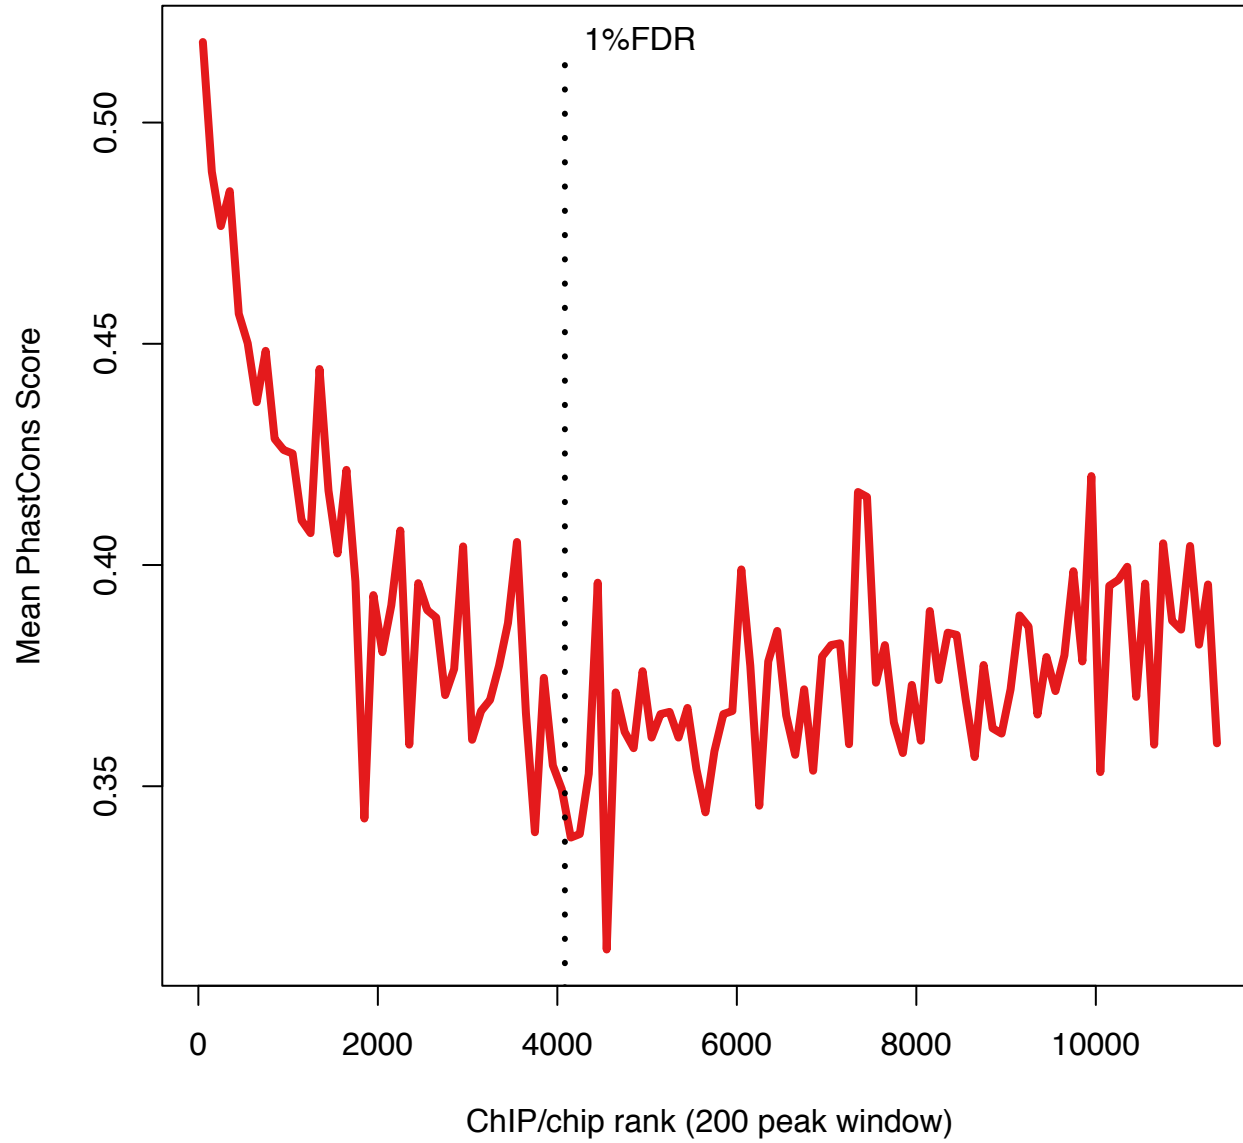

h_2 mean PhastCons down ranks

hb_1 mean PhastCons down ranks

hkb_1 mean PhastCons down ranks

kni_2 mean PhastCons down ranks

kr_2 mean PhastCons down ranks

mad_2 mean PhastCons down ranks

med_2 mean PhastCons down ranks

prd_FQ mean PhastCons down ranks

run_1 mean PhastCons down ranks

shn_2 mean PhastCons down ranks

slp1_1 mean PhastCons down ranks

sna_2 mean PhastCons down ranks

tII_1 mean PhastCons down ranks

twi_2 mean PhastCons down ranks