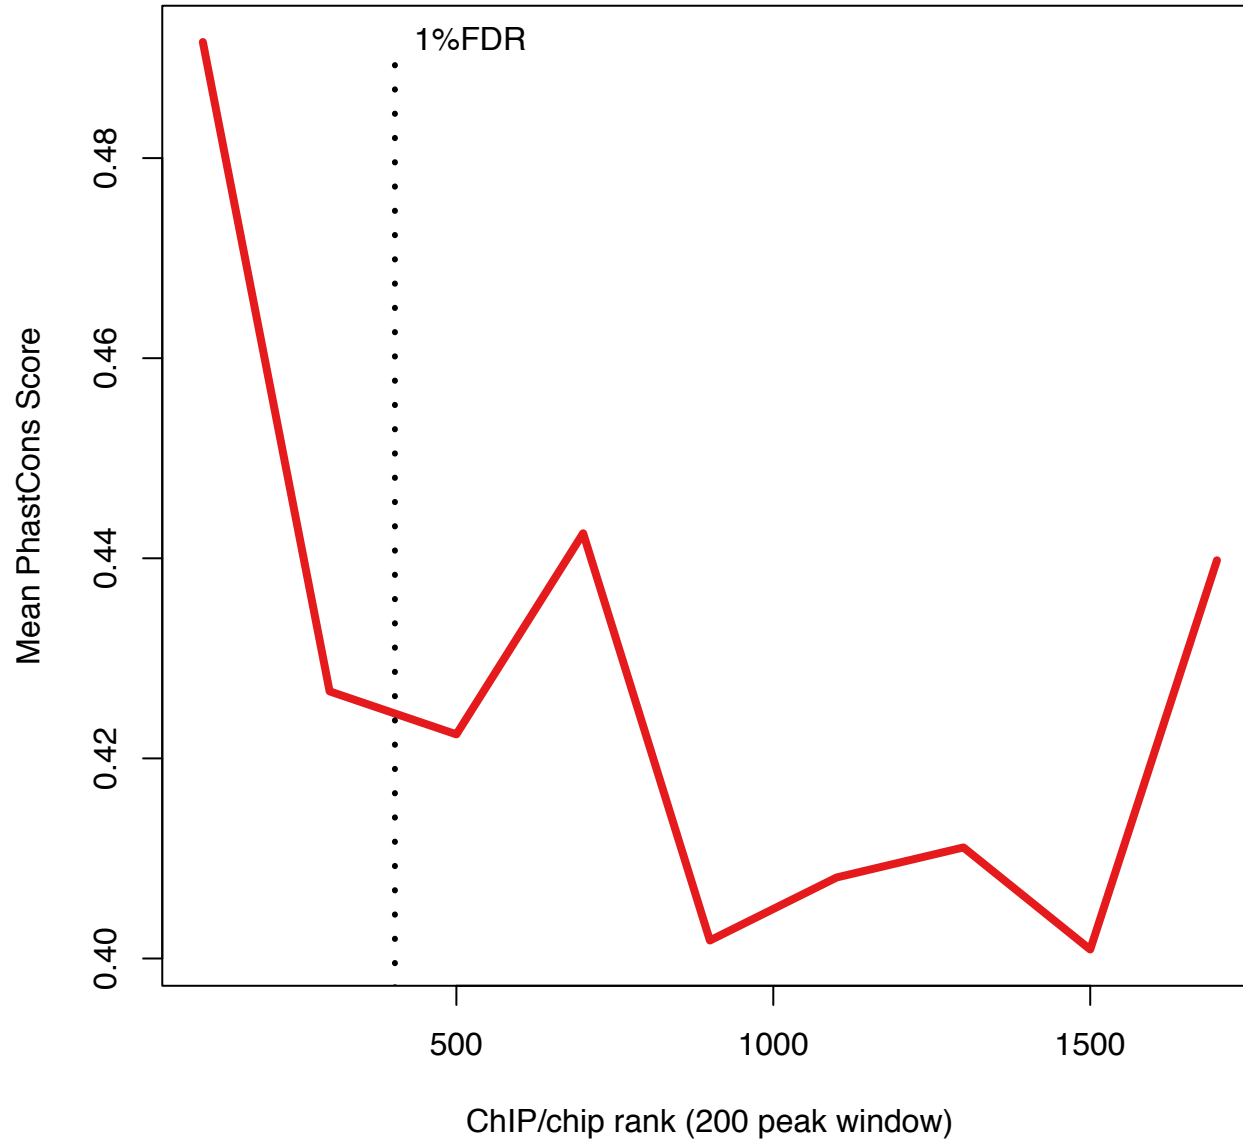

bcd_2 mean PhastCons down ranks

cad_1 mean PhastCons down ranks

D_1 mean PhastCons down ranks

da_2 mean PhastCons down ranks

dl_3 mean PhastCons down ranks

ftz_3 mean PhastCons down ranks

gt_2 mean PhastCons down ranks

h_2 mean PhastCons down ranks

hb_1 mean PhastCons down ranks

hkb_1 mean PhastCons down ranks

kni_2 mean PhastCons down ranks

kr_2 mean PhastCons down ranks

mad_2 mean PhastCons down ranks

med_2 mean PhastCons down ranks