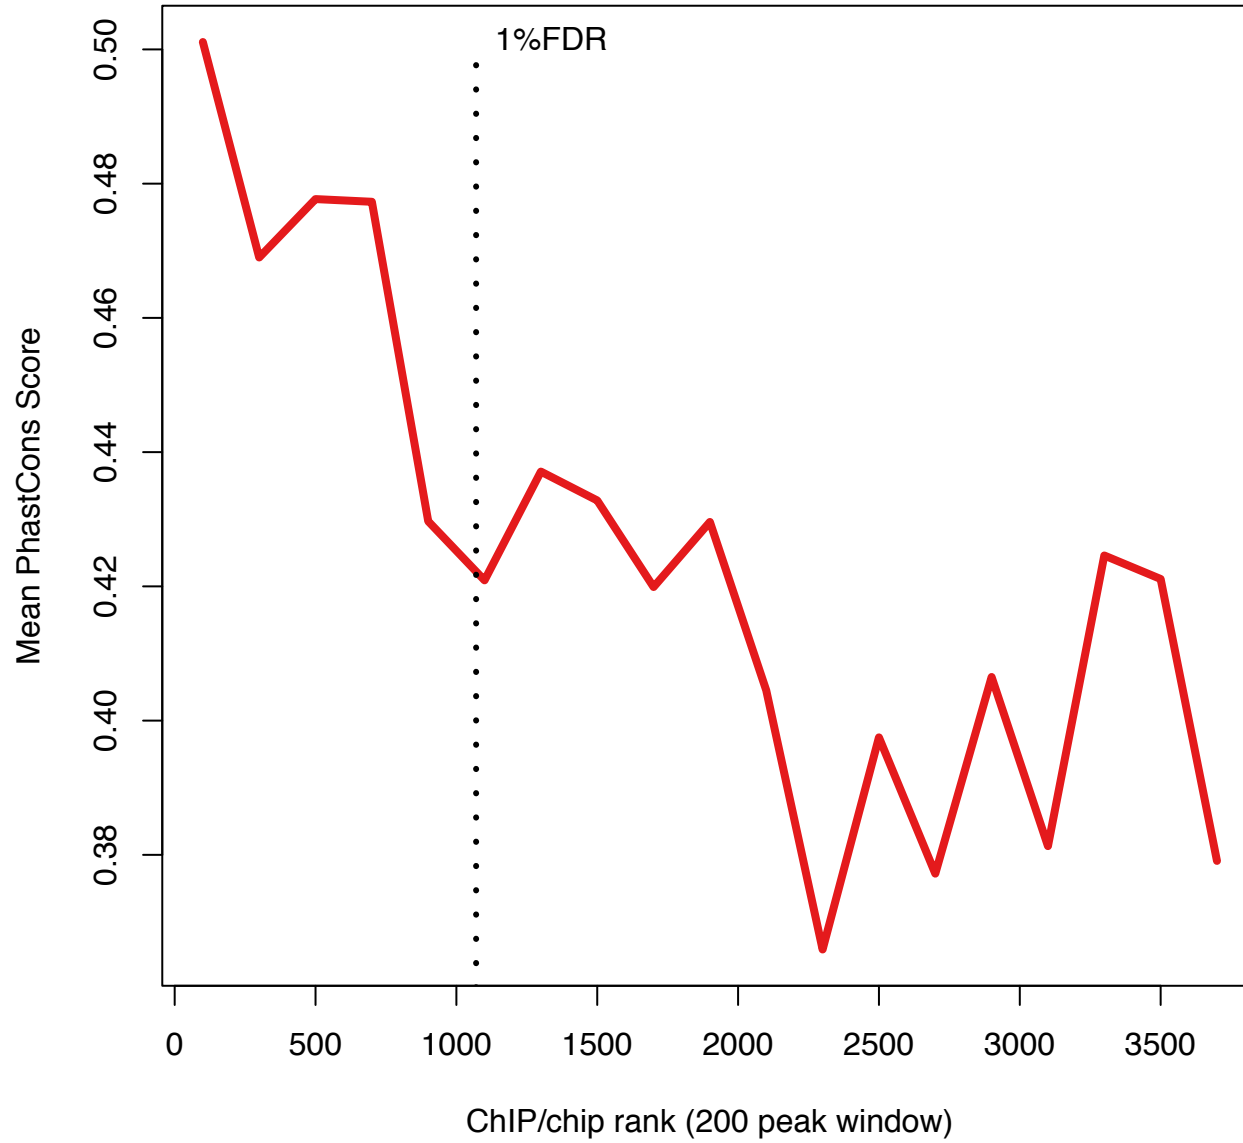

bcd_2 mean PhastCons down ranks

cad_1 mean PhastCons down ranks

D_1 mean PhastCons down ranks

da_2 mean PhastCons down ranks

dl_3 mean PhastCons down ranks

ftz_3 mean PhastCons down ranks

gt_2 mean PhastCons down ranks

h_2 mean PhastCons down ranks

hb_1 mean PhastCons down ranks

hkb_1 mean PhastCons down ranks

kni_2 mean PhastCons down ranks

kr_2 mean PhastCons down ranks

mad_2 mean PhastCons down ranks

med_2 mean PhastCons down ranks