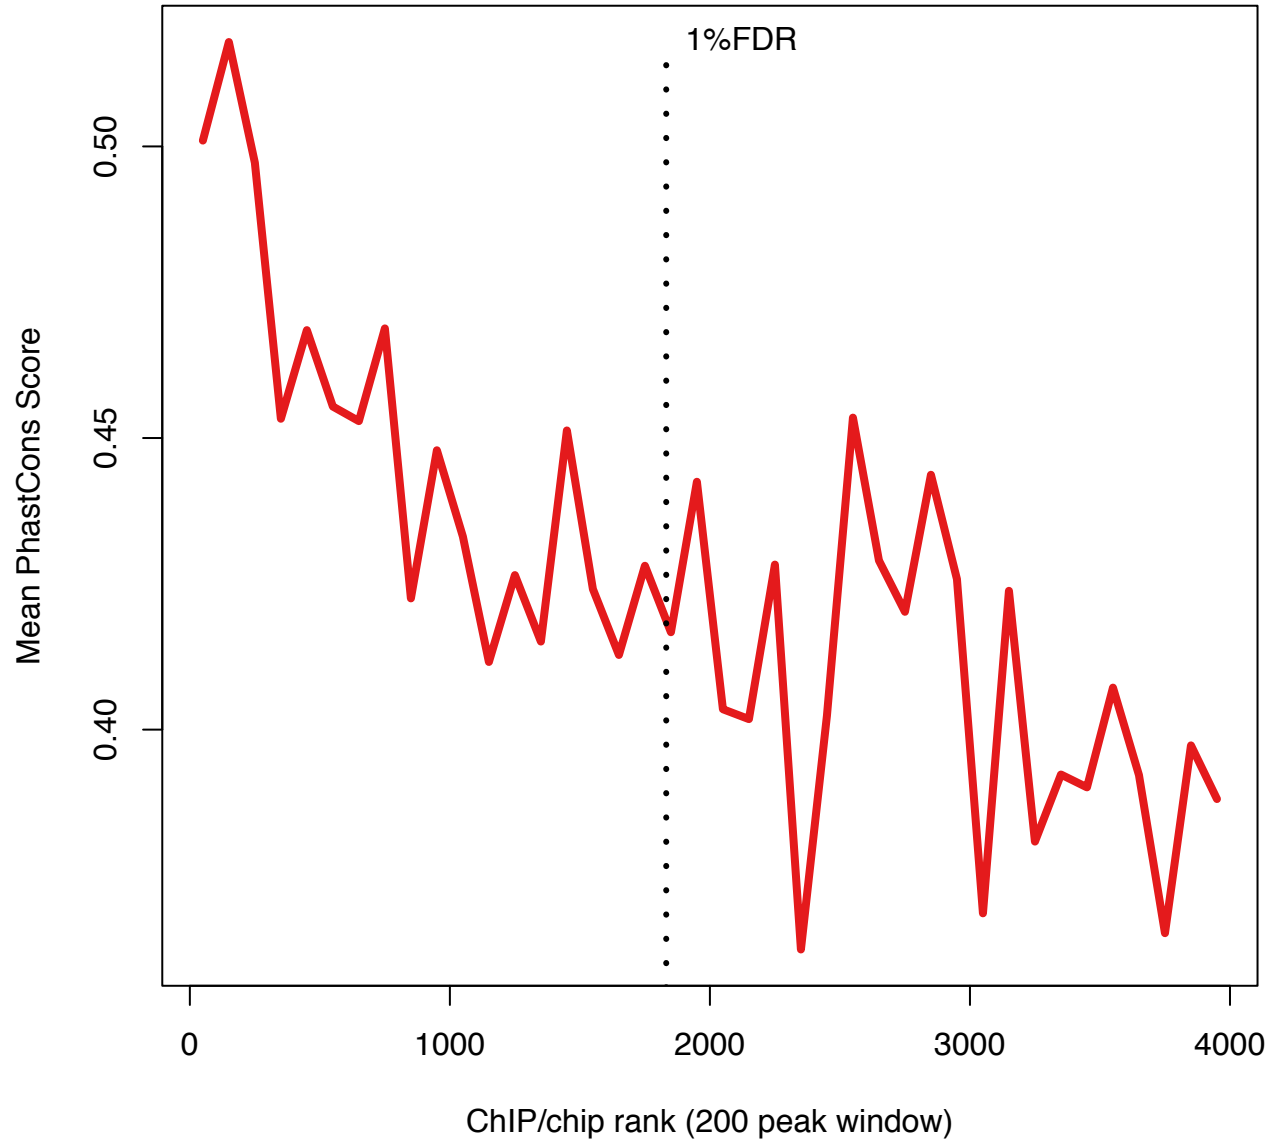

bcd_2 mean PhastCons down ranks

cad_1 mean PhastCons down ranks

D_1 mean PhastCons down ranks

da_2 mean PhastCons down ranks

dl_3 mean PhastCons down ranks

ftz_3 mean PhastCons down ranks

gt_2 mean PhastCons down ranks

h_2 mean PhastCons down ranks

hb_1 mean PhastCons down ranks

hkb_1 mean PhastCons down ranks

kni_2 mean PhastCons down ranks

kr_2 mean PhastCons down ranks

mad_2 mean PhastCons down ranks

med_2 mean PhastCons down ranks

prd_FQ mean PhastCons down ranks

run_1 mean PhastCons down ranks

shn_2 mean PhastCons down ranks

slp1_1 mean PhastCons down ranks

sna_2 mean PhastCons down ranks

tII_1 mean PhastCons down ranks

twi_2 mean PhastCons down ranks