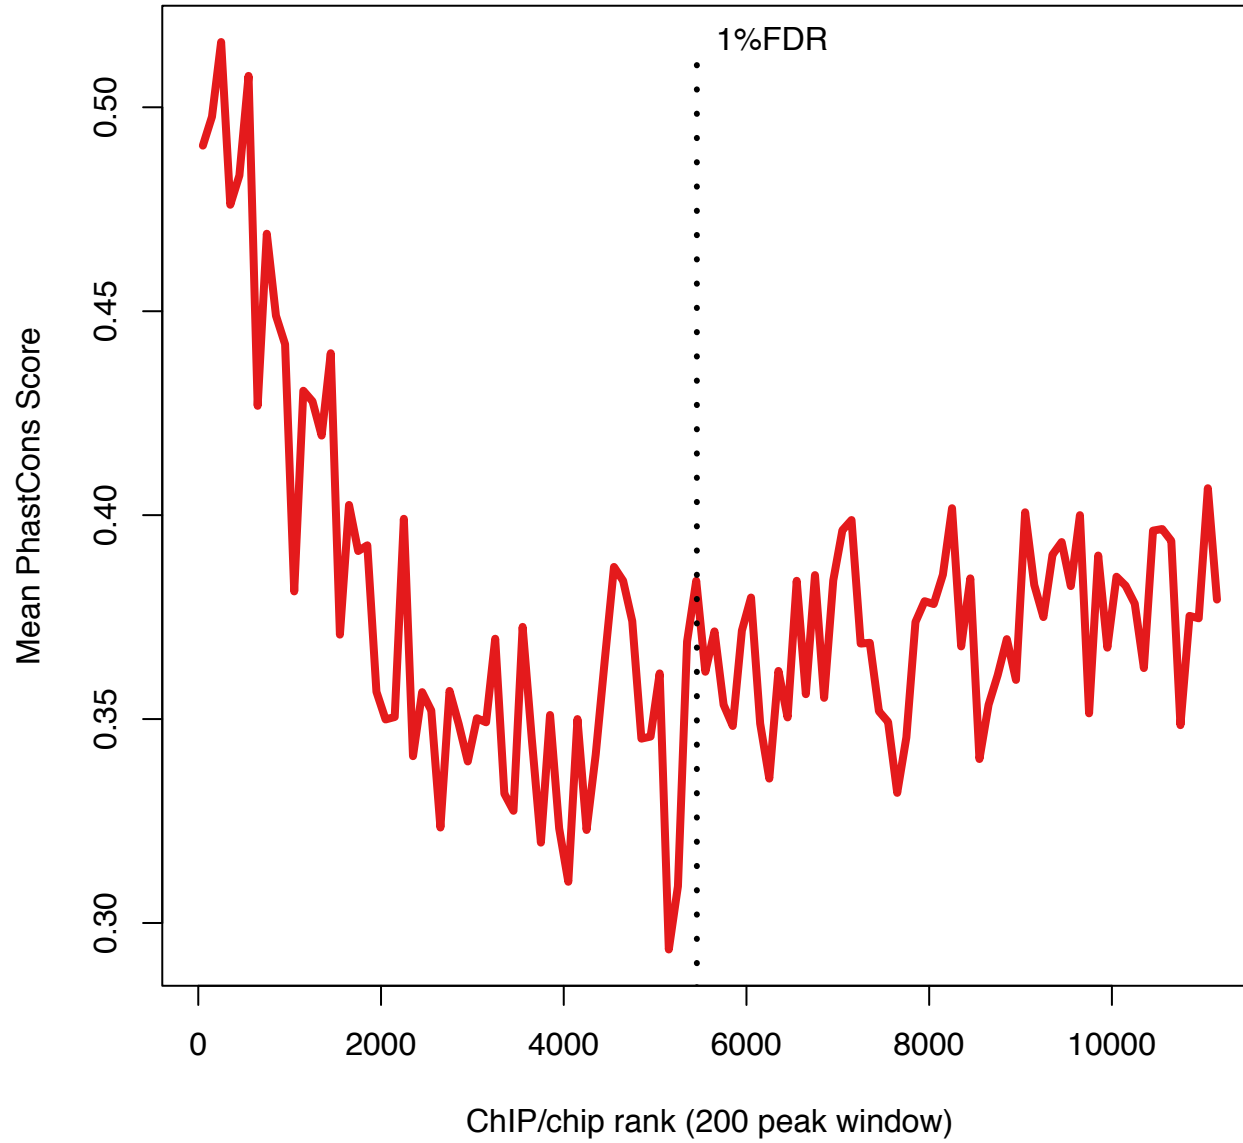

h_2 mean PhastCons down ranks

hb_1 mean PhastCons down ranks

hkb_1 mean PhastCons down ranks

kni_2 mean PhastCons down ranks

kr_2 mean PhastCons down ranks

mad_2 mean PhastCons down ranks

med_2 mean PhastCons down ranks

prd_FQ mean PhastCons down ranks

run_1 mean PhastCons down ranks

shn_2 mean PhastCons down ranks

slp1_1 mean PhastCons down ranks

sna_2 mean PhastCons down ranks

tII_1 mean PhastCons down ranks

twi_2 mean PhastCons down ranks