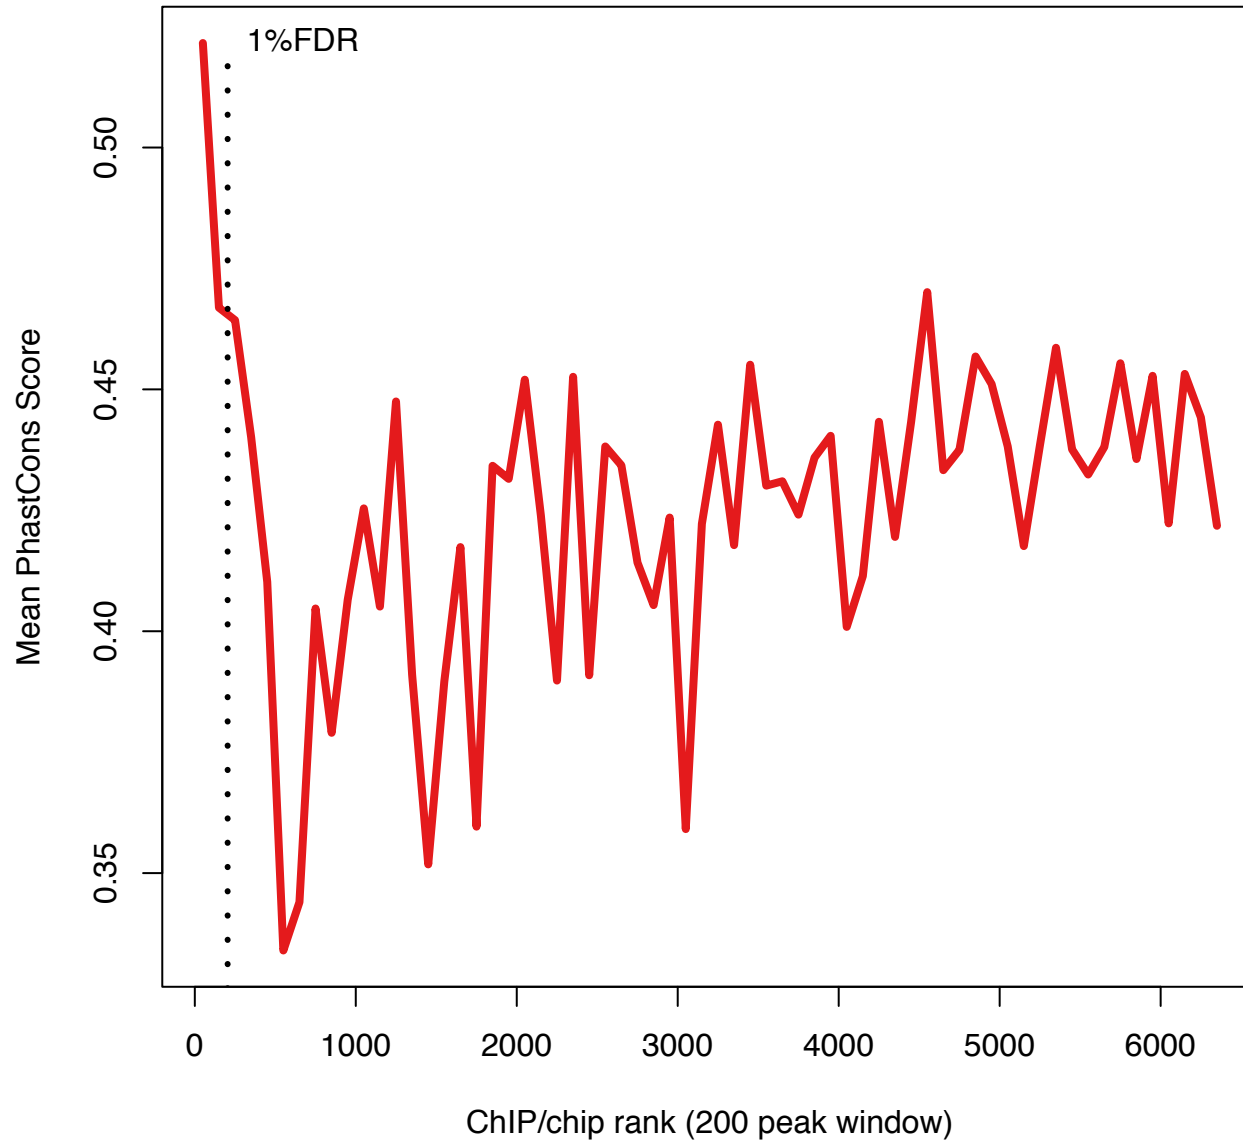

h_2 mean PhastCons down ranks

hb_1 mean PhastCons down ranks

hkb_1 mean PhastCons down ranks

kni_2 mean PhastCons down ranks

kr_2 mean PhastCons down ranks

mad_2 mean PhastCons down ranks

med_2 mean PhastCons down ranks

prd_FQ mean PhastCons down ranks

run_1 mean PhastCons down ranks

shn_2 mean PhastCons down ranks

slp1_1 mean PhastCons down ranks

sna_2 mean PhastCons down ranks

tII_1 mean PhastCons down ranks

twi_2 mean PhastCons down ranks