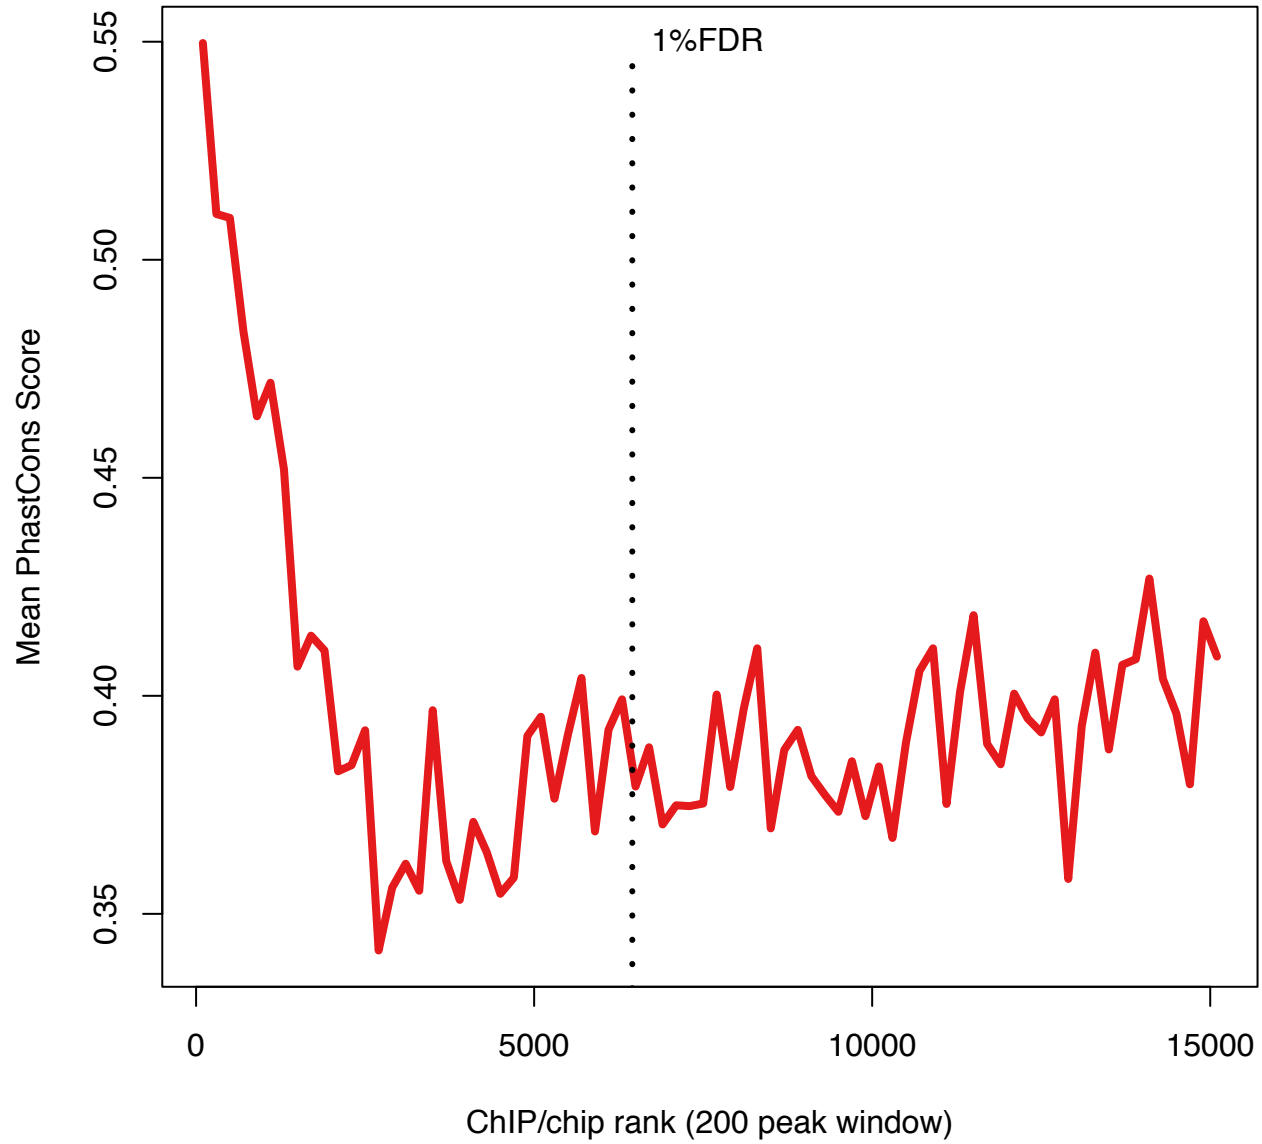

bcd_2 mean PhastCons down ranks

cad_1 mean PhastCons down ranks

D_1 mean PhastCons down ranks

da_2 mean PhastCons down ranks

dl_3 mean PhastCons down ranks

ftz_3 mean PhastCons down ranks

gt_2 mean PhastCons down ranks

h_2 mean PhastCons down ranks

hb_1 mean PhastCons down ranks

hkb_1 mean PhastCons down ranks

kni_2 mean PhastCons down ranks

kr_2 mean PhastCons down ranks

mad_2 mean PhastCons down ranks

med_2 mean PhastCons down ranks