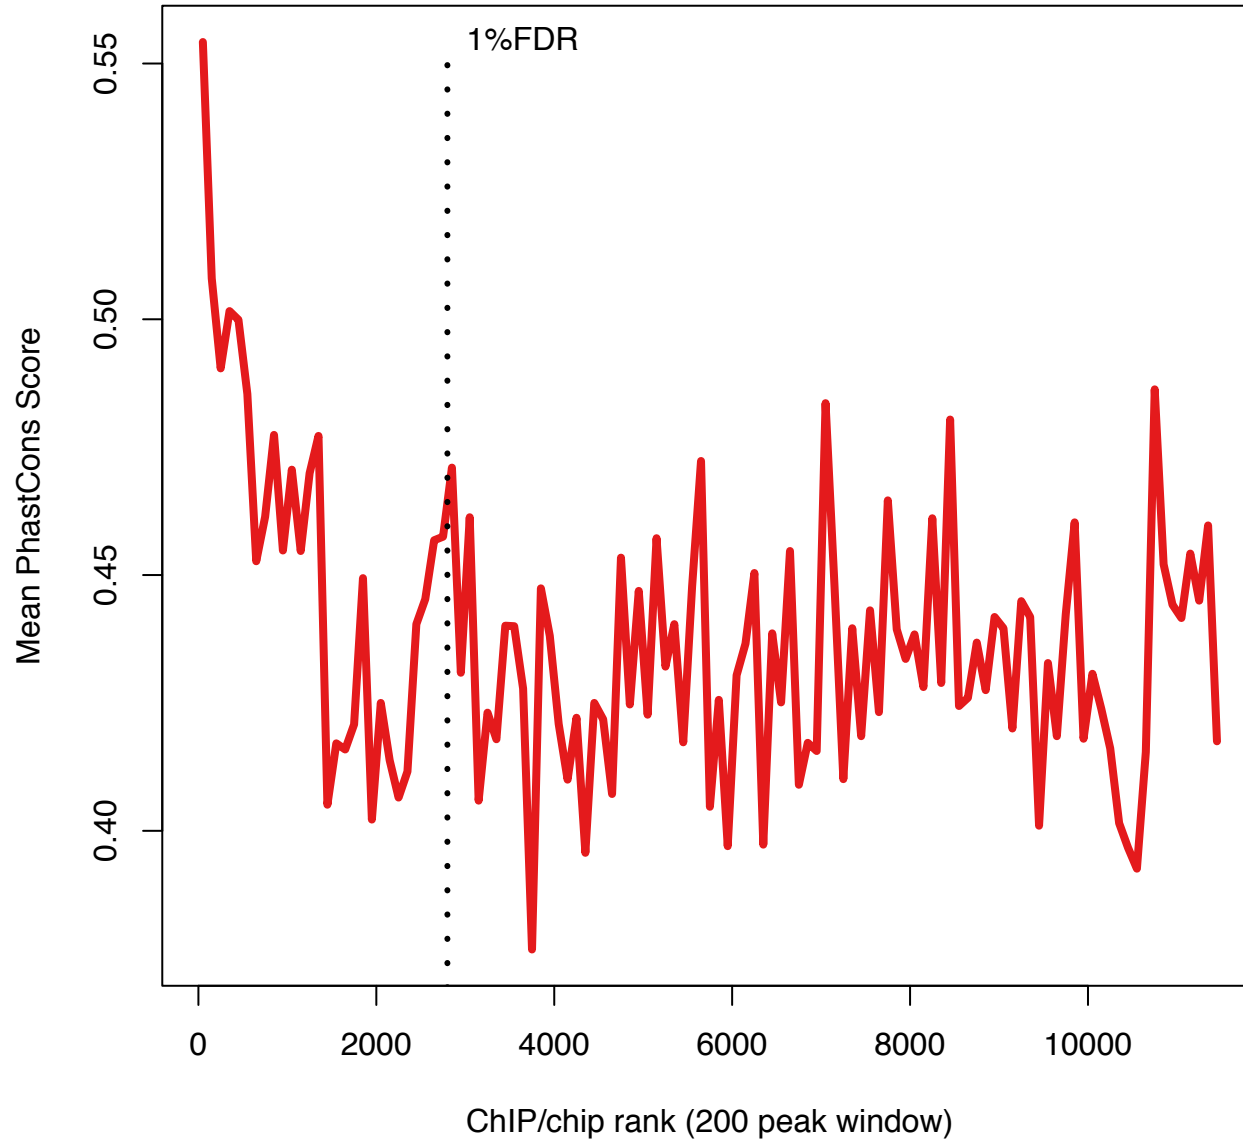

prd_FQ mean PhastCons down ranks

run_1 mean PhastCons down ranks

shn_2 mean PhastCons down ranks

slp1_1 mean PhastCons down ranks

sna_2 mean PhastCons down ranks

tII_1 mean PhastCons down ranks

twi_2 mean PhastCons down ranks