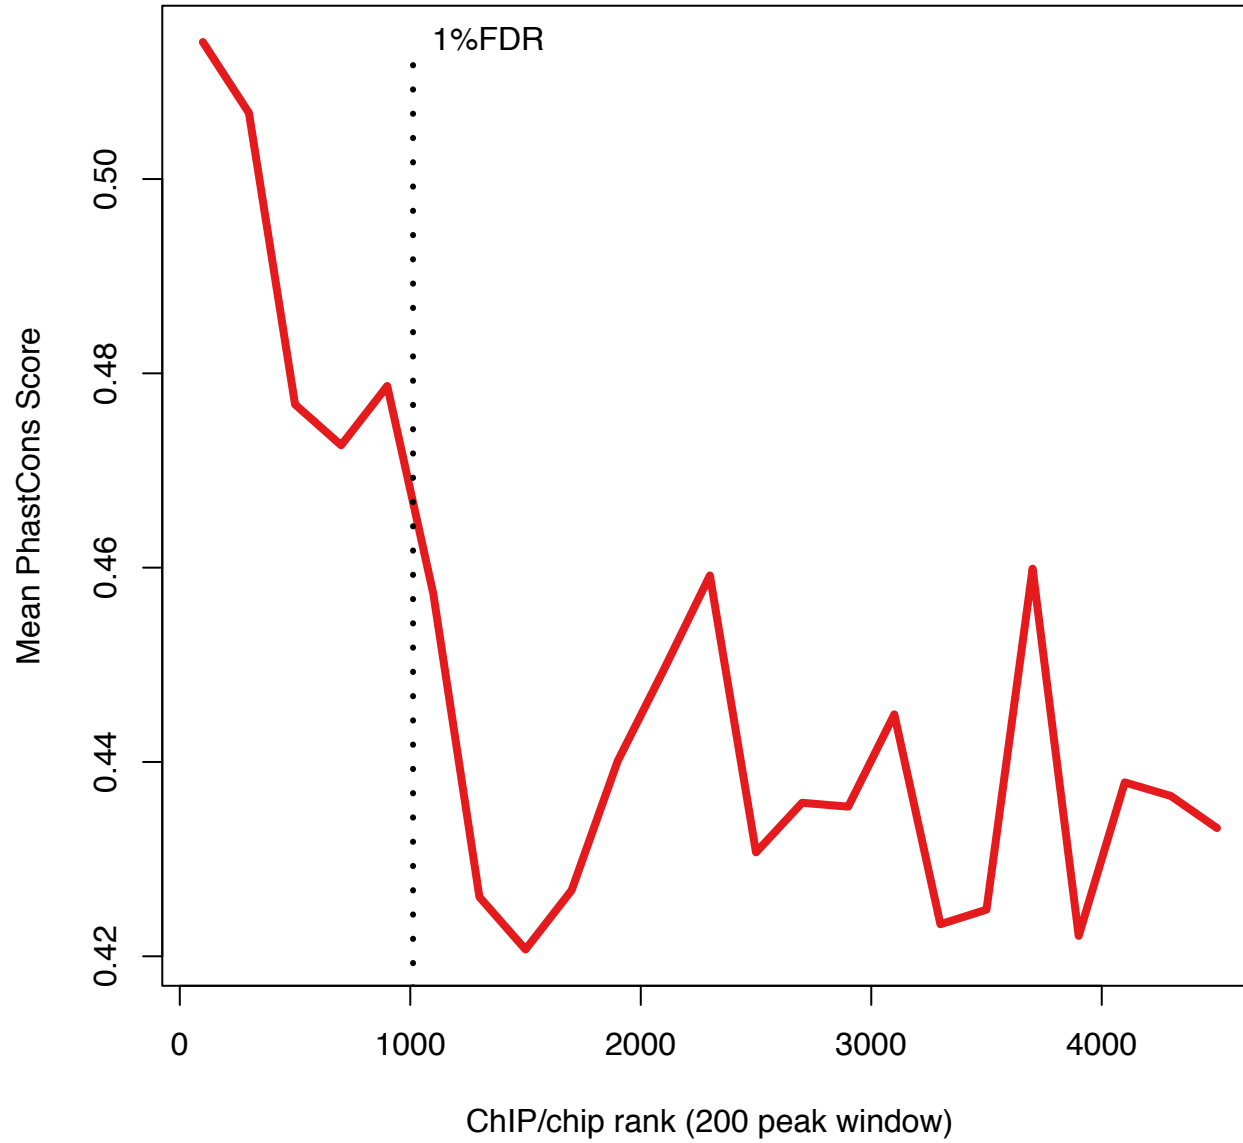

bcd_2 mean PhastCons down ranks

cad_1 mean PhastCons down ranks

D_1 mean PhastCons down ranks

da_2 mean PhastCons down ranks

dl_3 mean PhastCons down ranks

ftz_3 mean PhastCons down ranks

gt_2 mean PhastCons down ranks

h_2 mean PhastCons down ranks

hb_1 mean PhastCons down ranks

hkb_1 mean PhastCons down ranks

kni_2 mean PhastCons down ranks

kr_2 mean PhastCons down ranks

mad_2 mean PhastCons down ranks

med_2 mean PhastCons down ranks