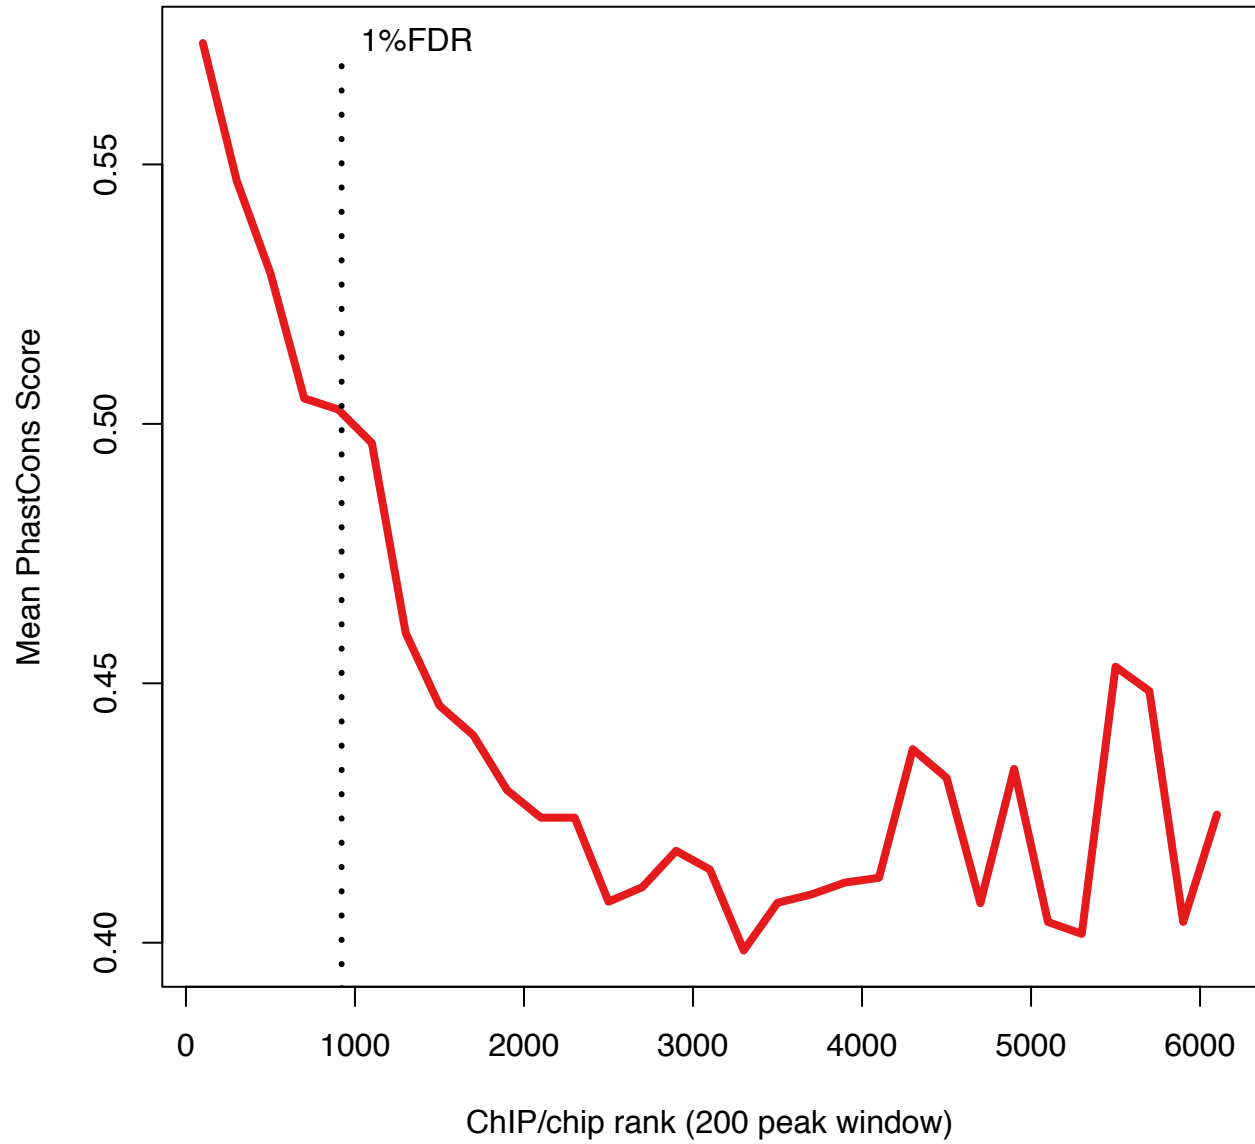

h_2 mean PhastCons down ranks

hb_1 mean PhastCons down ranks

hkb_1 mean PhastCons down ranks

kni_2 mean PhastCons down ranks

kr_2 mean PhastCons down ranks

mad_2 mean PhastCons down ranks

med_2 mean PhastCons down ranks

prd_FQ mean PhastCons down ranks

run_1 mean PhastCons down ranks

shn_2 mean PhastCons down ranks

slp1_1 mean PhastCons down ranks

sna_2 mean PhastCons down ranks

tII_1 mean PhastCons down ranks

twi_2 mean PhastCons down ranks