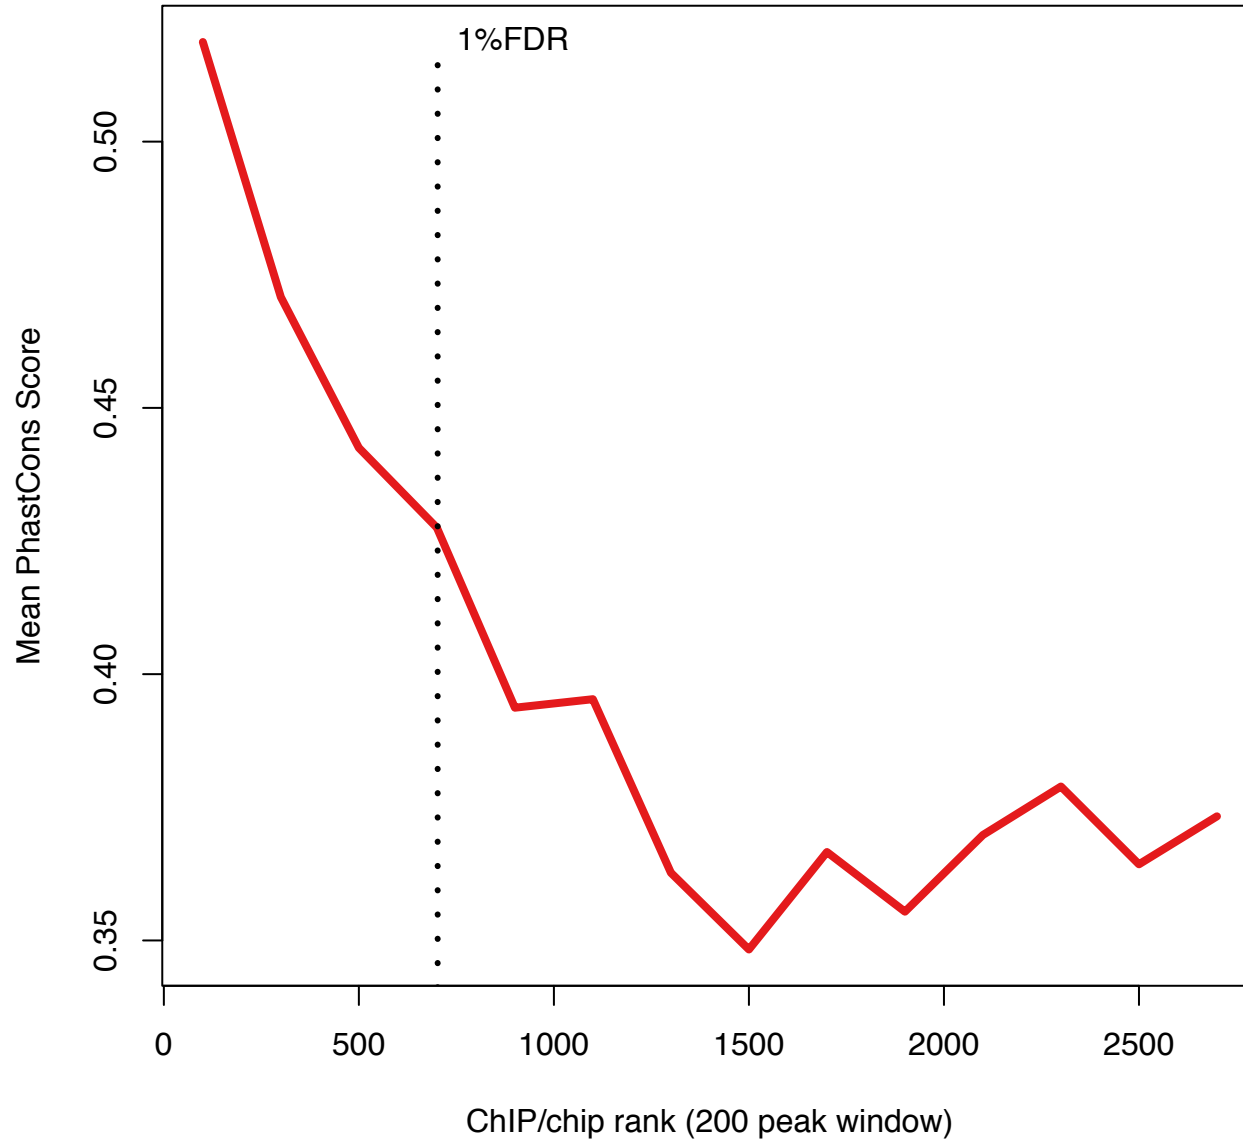

bcd_2 mean PhastCons down ranks

cad_1 mean PhastCons down ranks

D_1 mean PhastCons down ranks

da_2 mean PhastCons down ranks

dl_3 mean PhastCons down ranks

ftz_3 mean PhastCons down ranks

gt_2 mean PhastCons down ranks

h_2 mean PhastCons down ranks

hb_1 mean PhastCons down ranks

hkb_1 mean PhastCons down ranks

kni_2 mean PhastCons down ranks

kr_2 mean PhastCons down ranks

mad_2 mean PhastCons down ranks

med_2 mean PhastCons down ranks