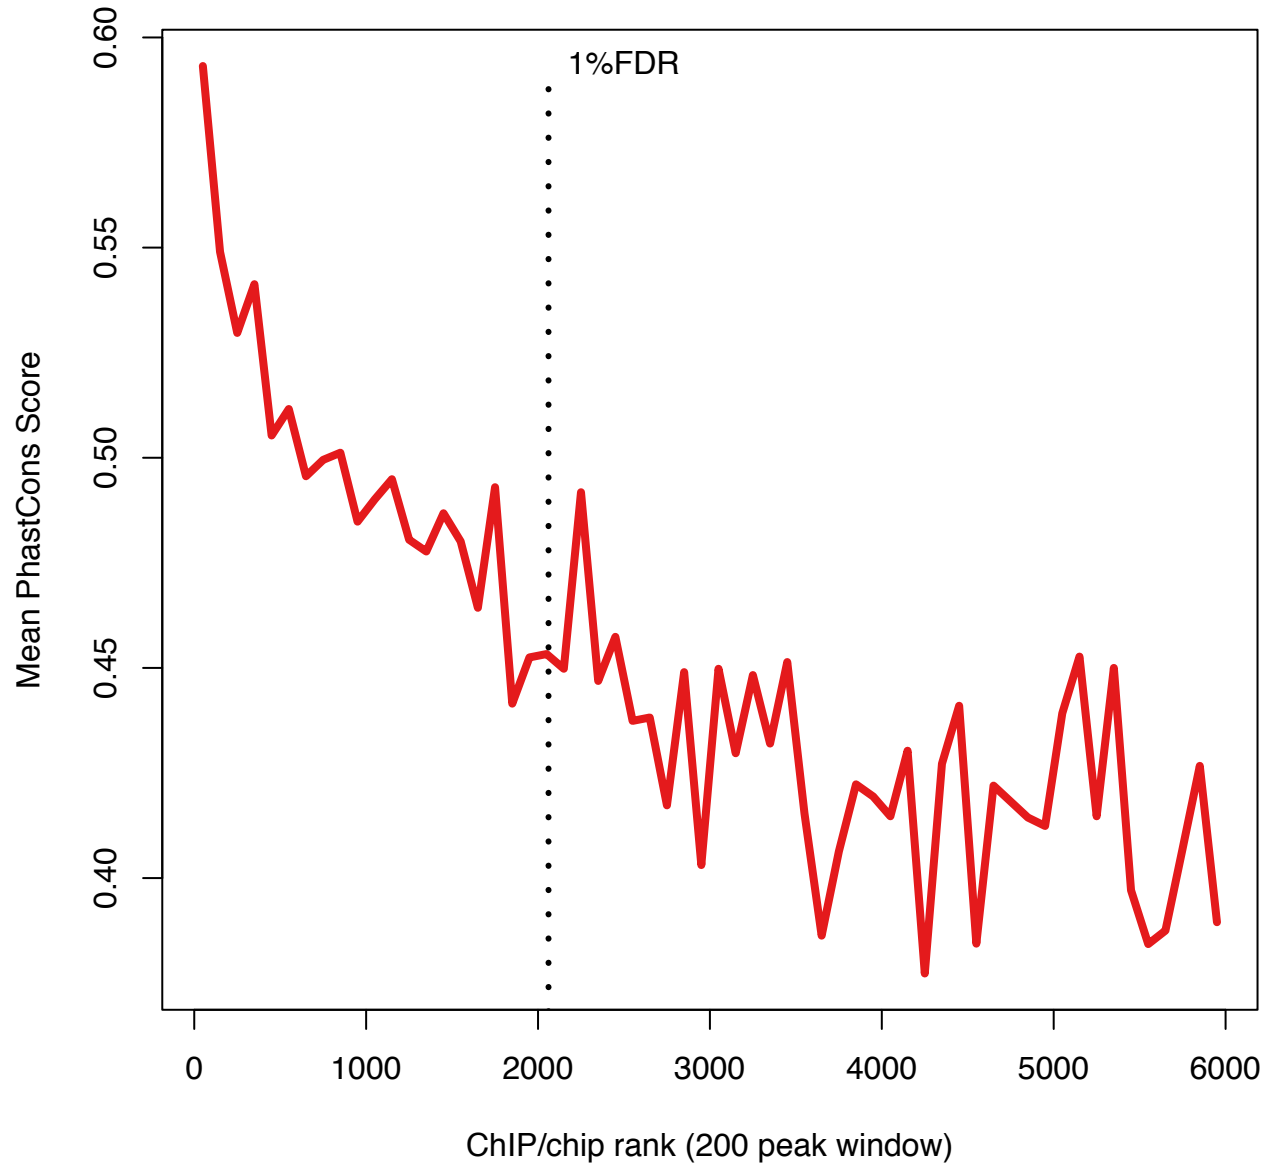

h_2 mean PhastCons down ranks

hb_1 mean PhastCons down ranks

hkb_1 mean PhastCons down ranks

kni_2 mean PhastCons down ranks

kr_2 mean PhastCons down ranks

mad_2 mean PhastCons down ranks

med_2 mean PhastCons down ranks

prd_FQ mean PhastCons down ranks

run_1 mean PhastCons down ranks

shn_2 mean PhastCons down ranks

slp1_1 mean PhastCons down ranks

sna_2 mean PhastCons down ranks

tII_1 mean PhastCons down ranks

twi_2 mean PhastCons down ranks