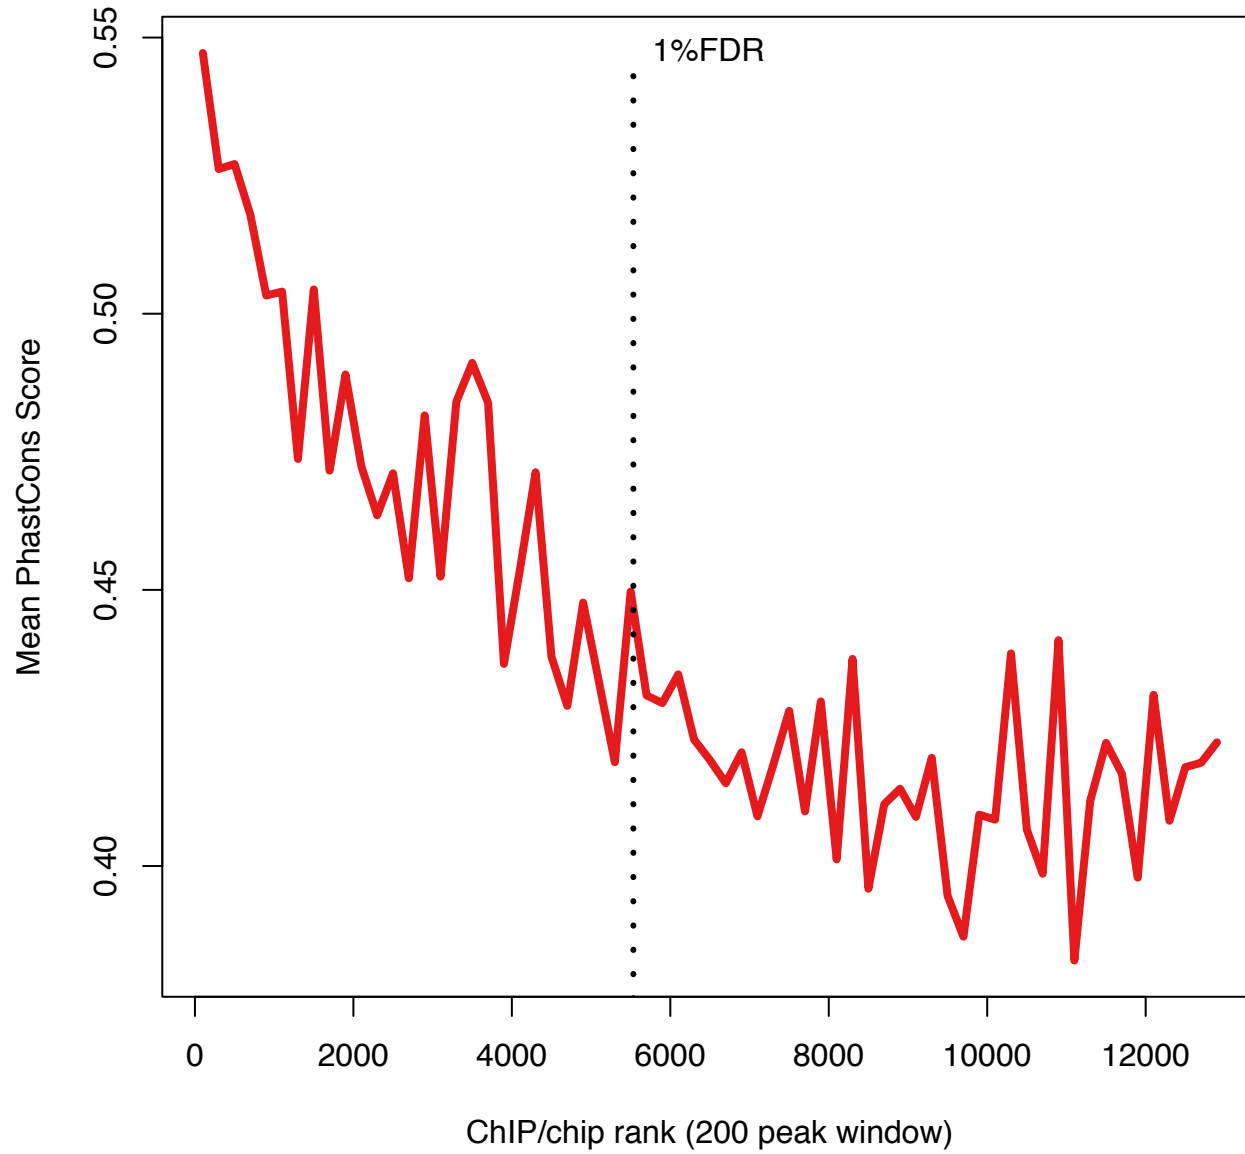

bcd_2 mean PhastCons down ranks

cad_1 mean PhastCons down ranks

D_1 mean PhastCons down ranks

da_2 mean PhastCons down ranks

dl_3 mean PhastCons down ranks

ftz_3 mean PhastCons down ranks

gt_2 mean PhastCons down ranks

h_2 mean PhastCons down ranks

hb_1 mean PhastCons down ranks

hkb_1 mean PhastCons down ranks

kni_2 mean PhastCons down ranks

kr_2 mean PhastCons down ranks

mad_2 mean PhastCons down ranks

med_2 mean PhastCons down ranks