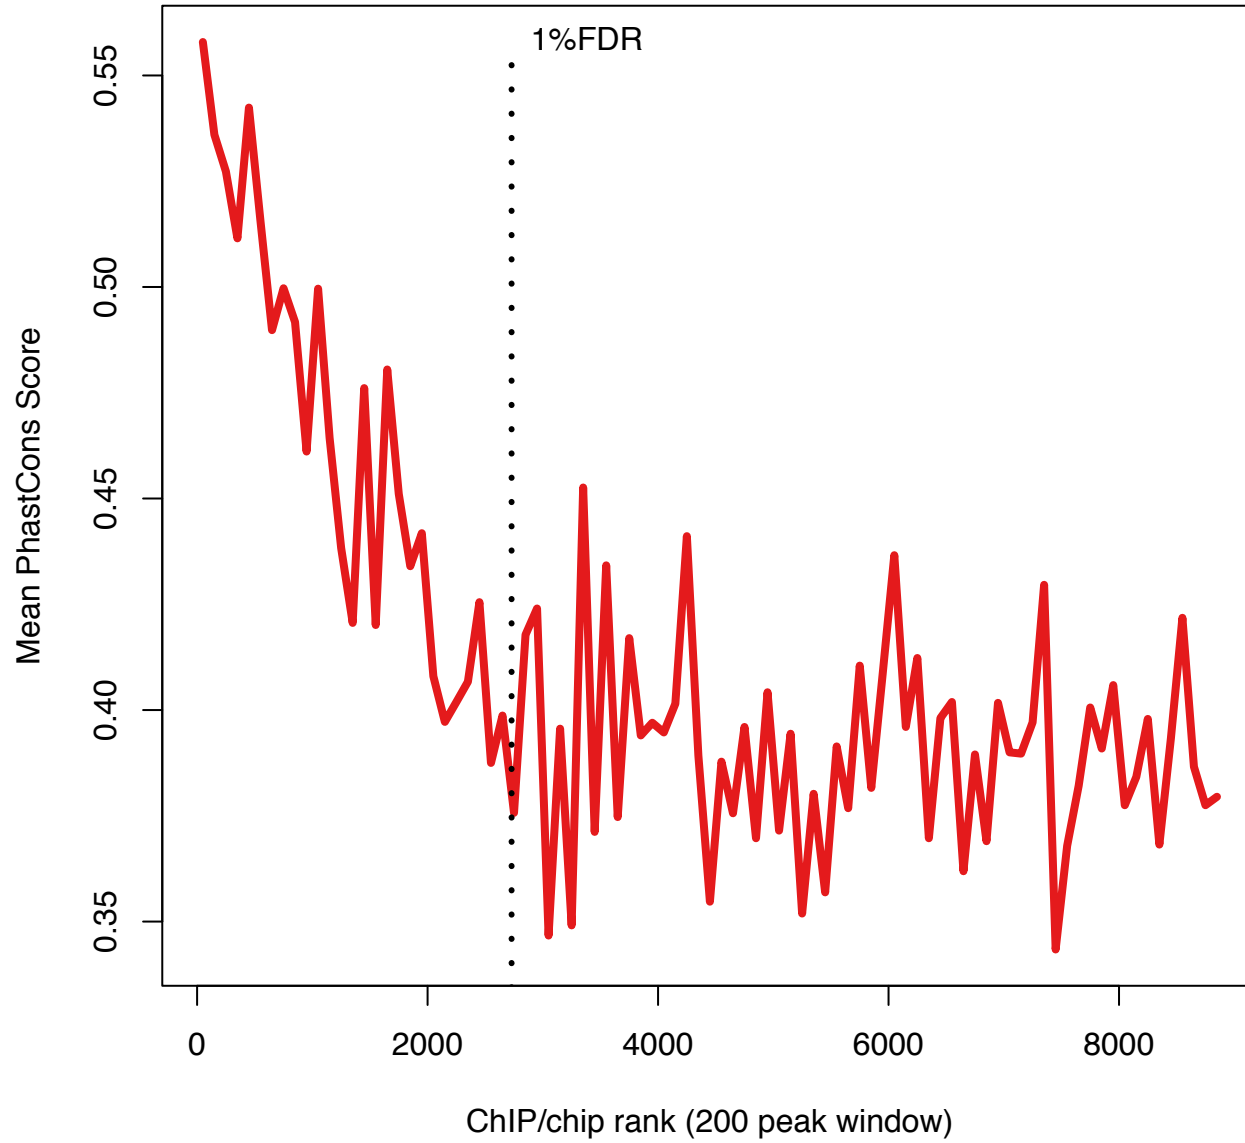

bcd_2 mean PhastCons down ranks

cad_1 mean PhastCons down ranks

D_1 mean PhastCons down ranks

da_2 mean PhastCons down ranks

dl_3 mean PhastCons down ranks

ftz_3 mean PhastCons down ranks

gt_2 mean PhastCons down ranks

h_2 mean PhastCons down ranks

hb_1 mean PhastCons down ranks

hkb_1 mean PhastCons down ranks

kni_2 mean PhastCons down ranks

kr_2 mean PhastCons down ranks

mad_2 mean PhastCons down ranks

med_2 mean PhastCons down ranks