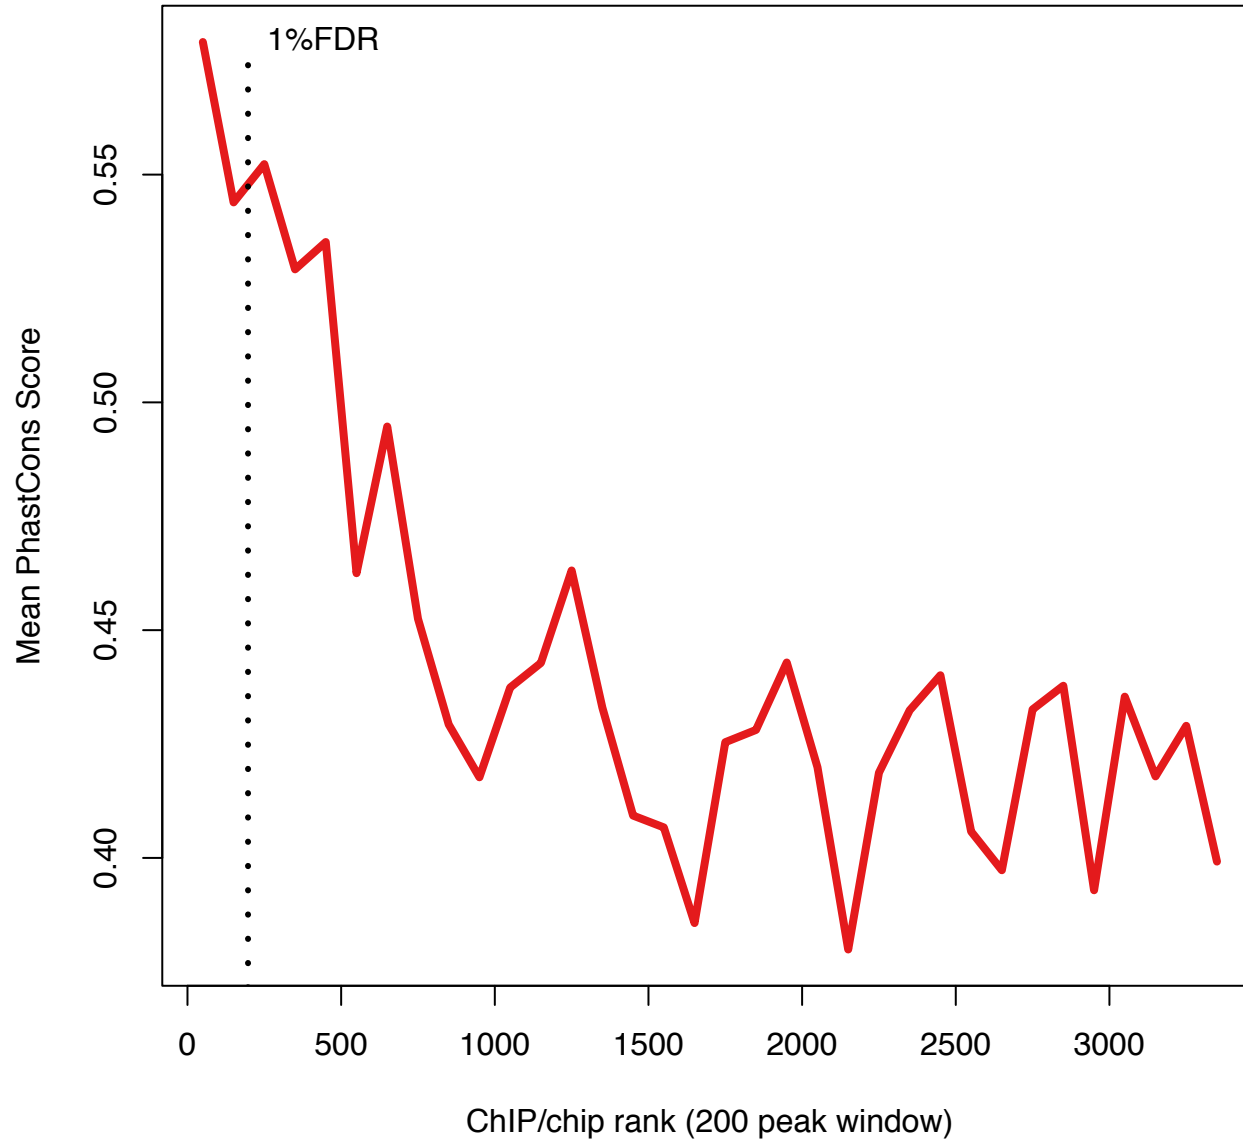

h_2 mean PhastCons down ranks

hb_1 mean PhastCons down ranks

hkb_1 mean PhastCons down ranks

kni_2 mean PhastCons down ranks

kr_2 mean PhastCons down ranks

mad_2 mean PhastCons down ranks

med_2 mean PhastCons down ranks

prd_FQ mean PhastCons down ranks

run_1 mean PhastCons down ranks

shn_2 mean PhastCons down ranks

slp1_1 mean PhastCons down ranks

sna_2 mean PhastCons down ranks

tII_1 mean PhastCons down ranks

twi_2 mean PhastCons down ranks