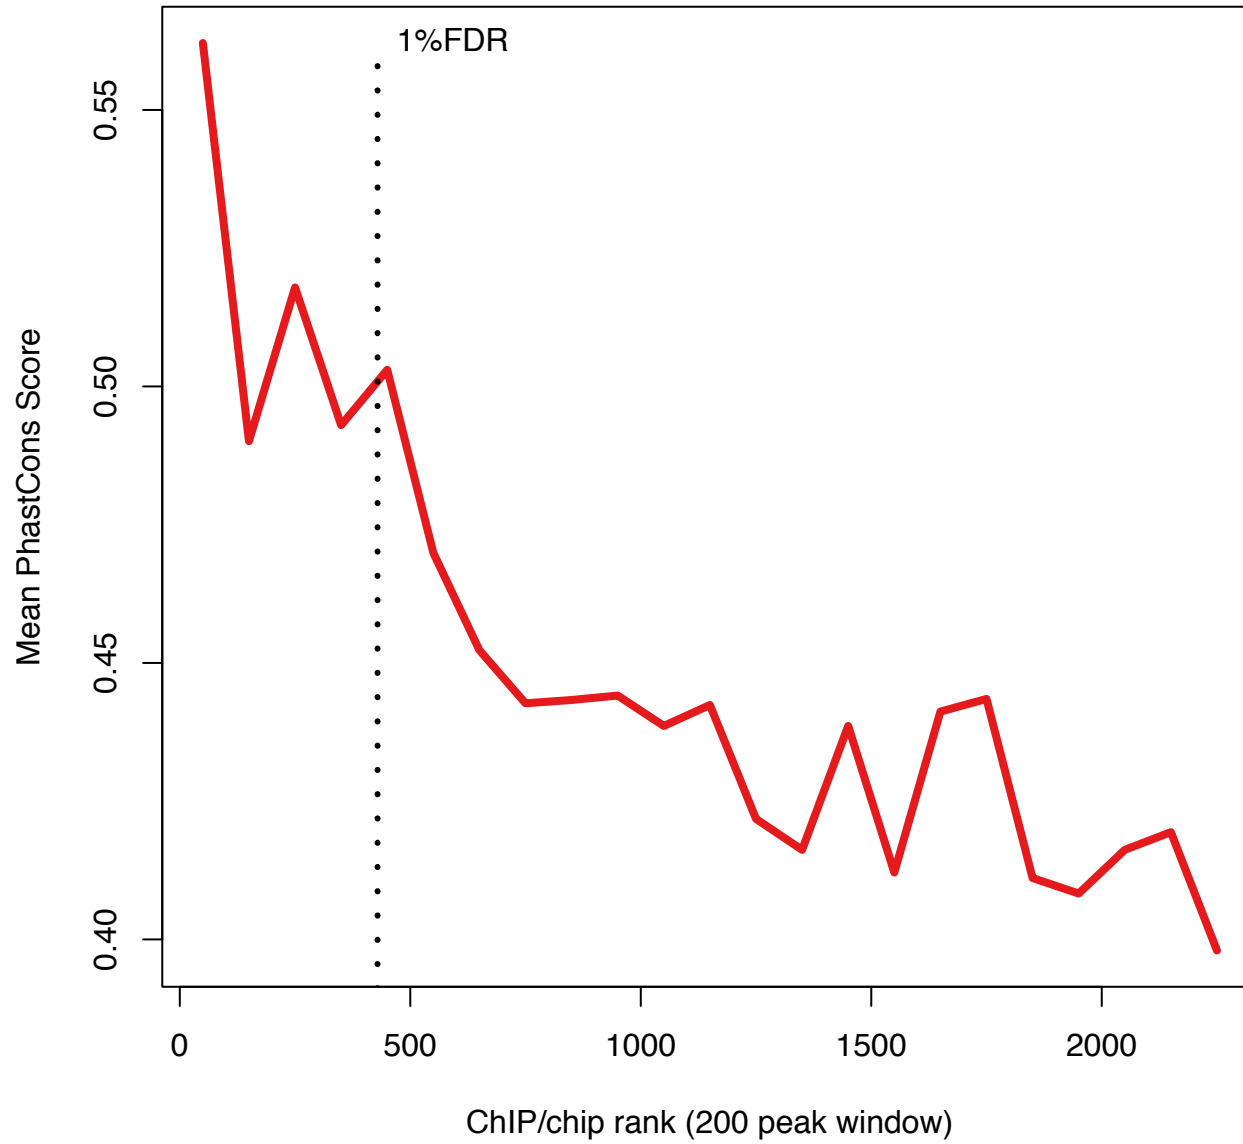

prd_FQ mean PhastCons down ranks

run_1 mean PhastCons down ranks

shn_2 mean PhastCons down ranks

slp1_1 mean PhastCons down ranks

sna_2 mean PhastCons down ranks

tII_1 mean PhastCons down ranks

twi_2 mean PhastCons down ranks