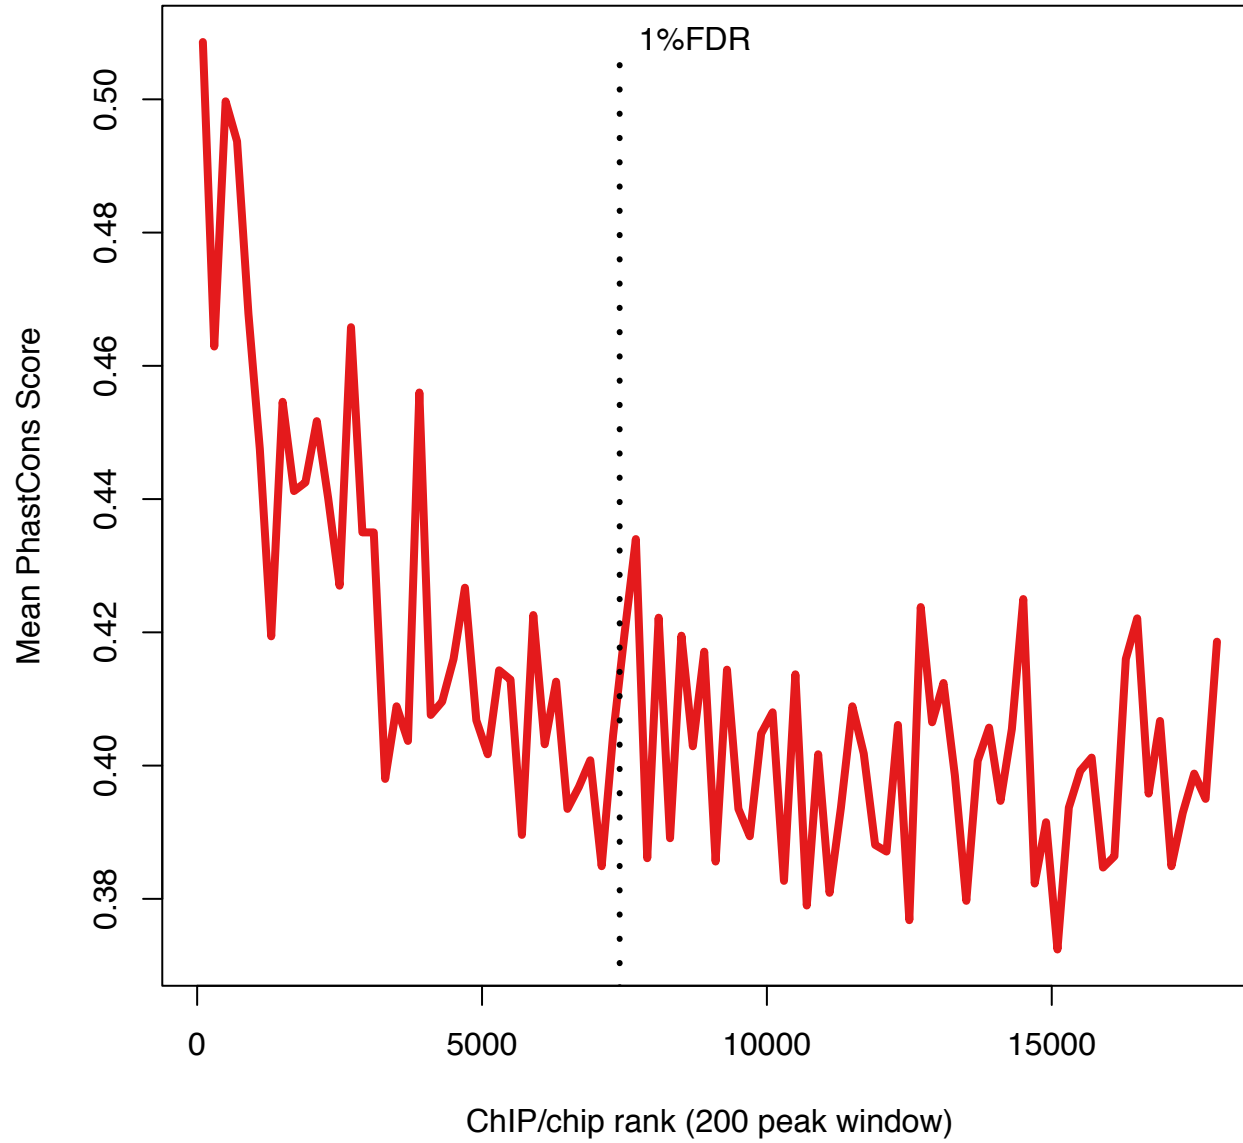

prd_FQ mean PhastCons down ranks

run_1 mean PhastCons down ranks

shn_2 mean PhastCons down ranks

slp1_1 mean PhastCons down ranks

sna_2 mean PhastCons down ranks

tII_1 mean PhastCons down ranks

twi_2 mean PhastCons down ranks