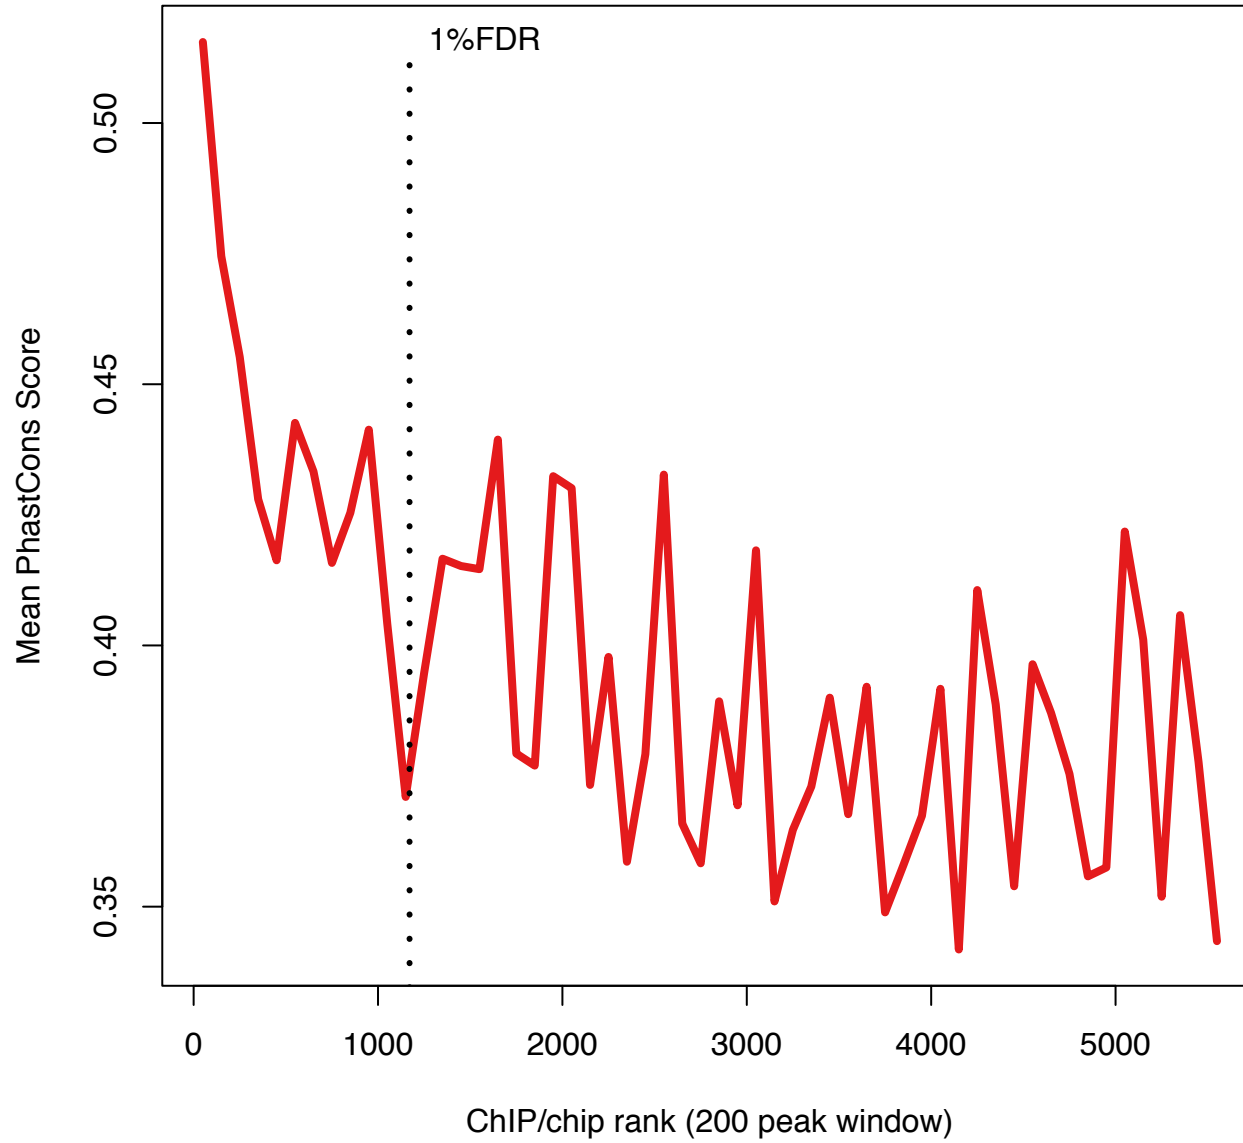

prd_FQ mean PhastCons down ranks

run_1 mean PhastCons down ranks

shn_2 mean PhastCons down ranks

slp1_1 mean PhastCons down ranks

sna_2 mean PhastCons down ranks

tII_1 mean PhastCons down ranks

twi_2 mean PhastCons down ranks