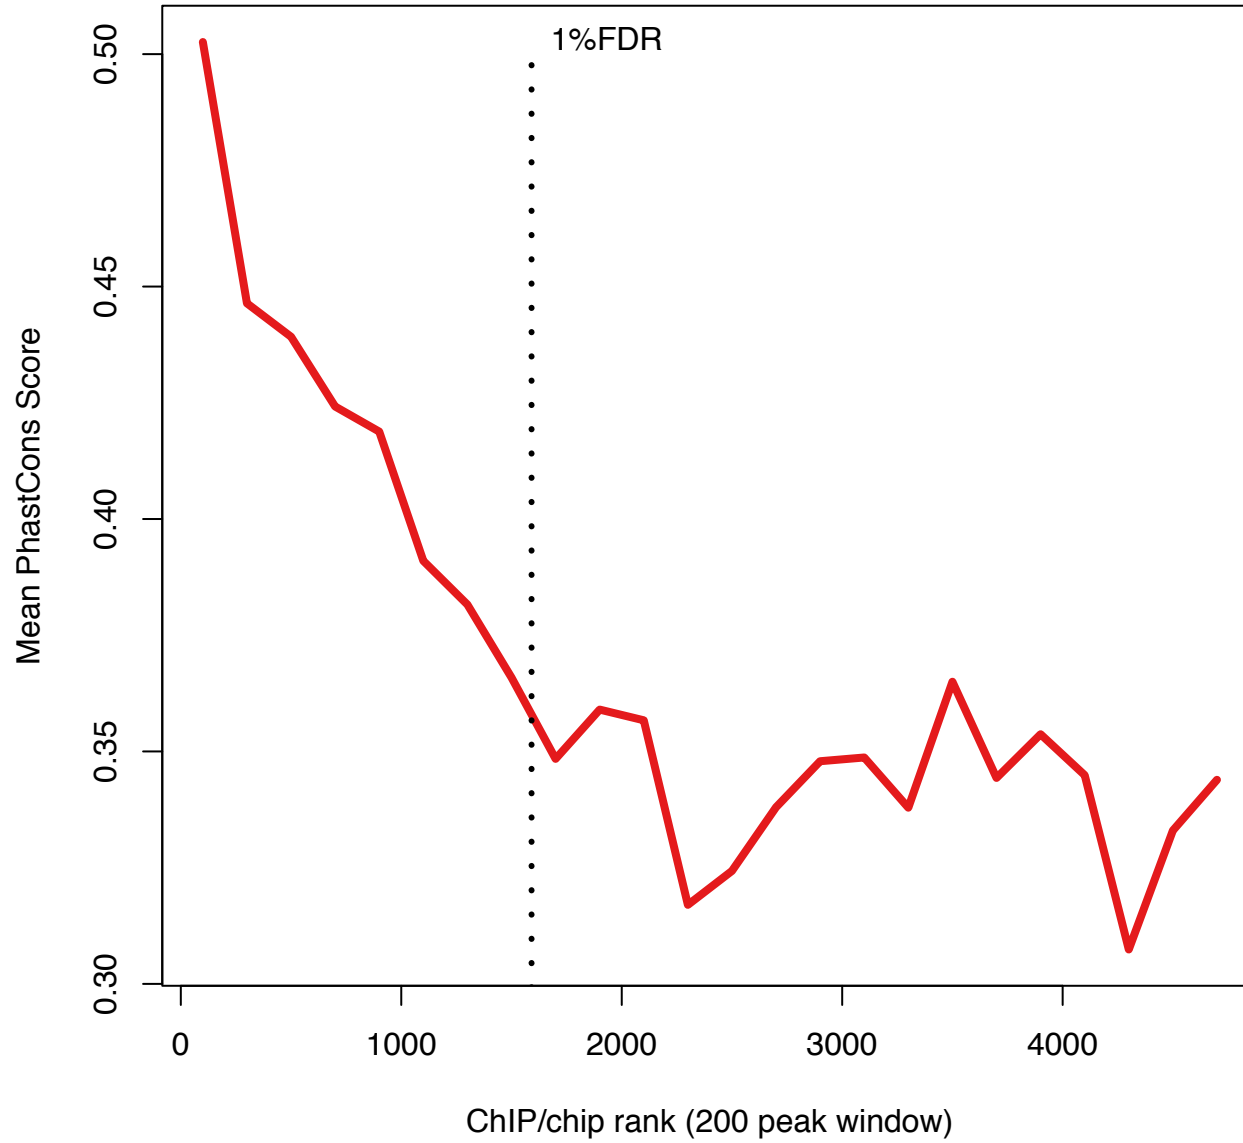

bcd_2 mean PhastCons down ranks

cad_1 mean PhastCons down ranks

D_1 mean PhastCons down ranks

da_2 mean PhastCons down ranks

dl_3 mean PhastCons down ranks

ftz_3 mean PhastCons down ranks

gt_2 mean PhastCons down ranks

h_2 mean PhastCons down ranks

hb_1 mean PhastCons down ranks

hkb_1 mean PhastCons down ranks

kni_2 mean PhastCons down ranks

kr_2 mean PhastCons down ranks

mad_2 mean PhastCons down ranks

med_2 mean PhastCons down ranks