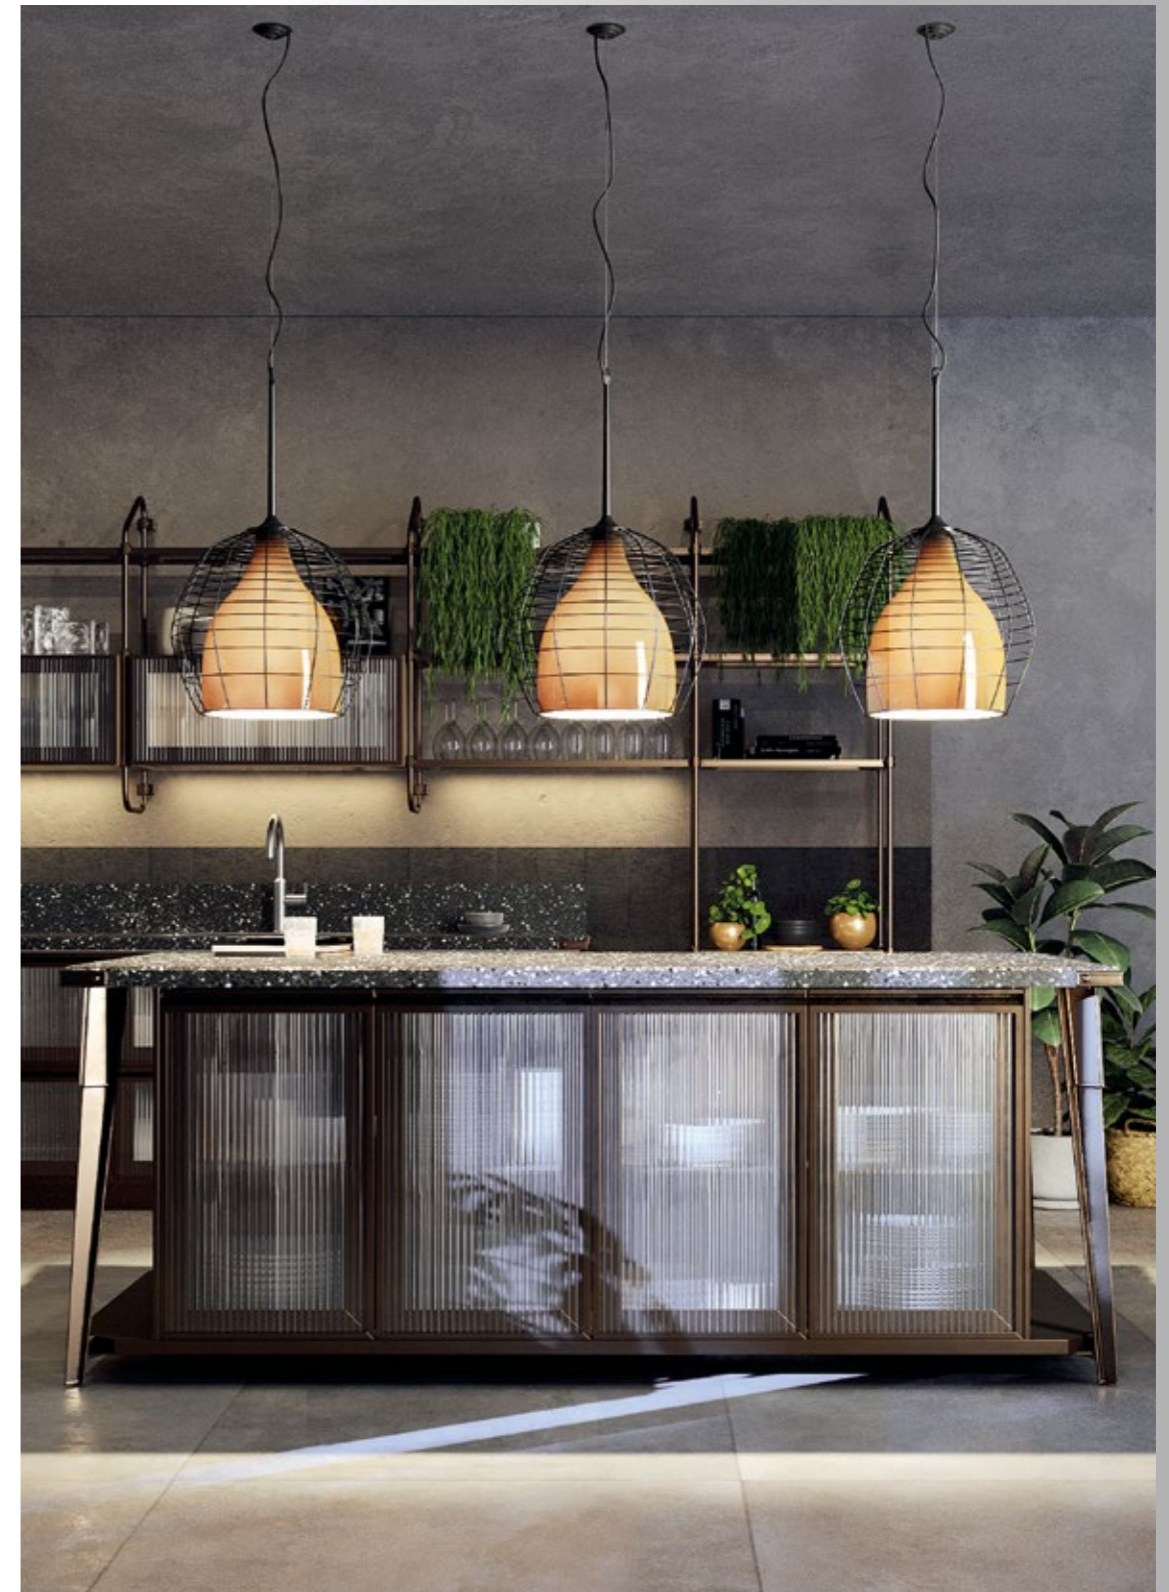

SUSPENSION LAMP
Urban Concrete

FLOOR LAMP
Fork

SUSPENSION LAMP
Fork Small

SUSPENSION LAMP
Cage

FLOOR LAMP
Pipe

CLUSTER SUSPENSION LAMPS
Glass Drop

DIESEL LIVING WITH SCAVOLINI

Diesel Social Kitchen