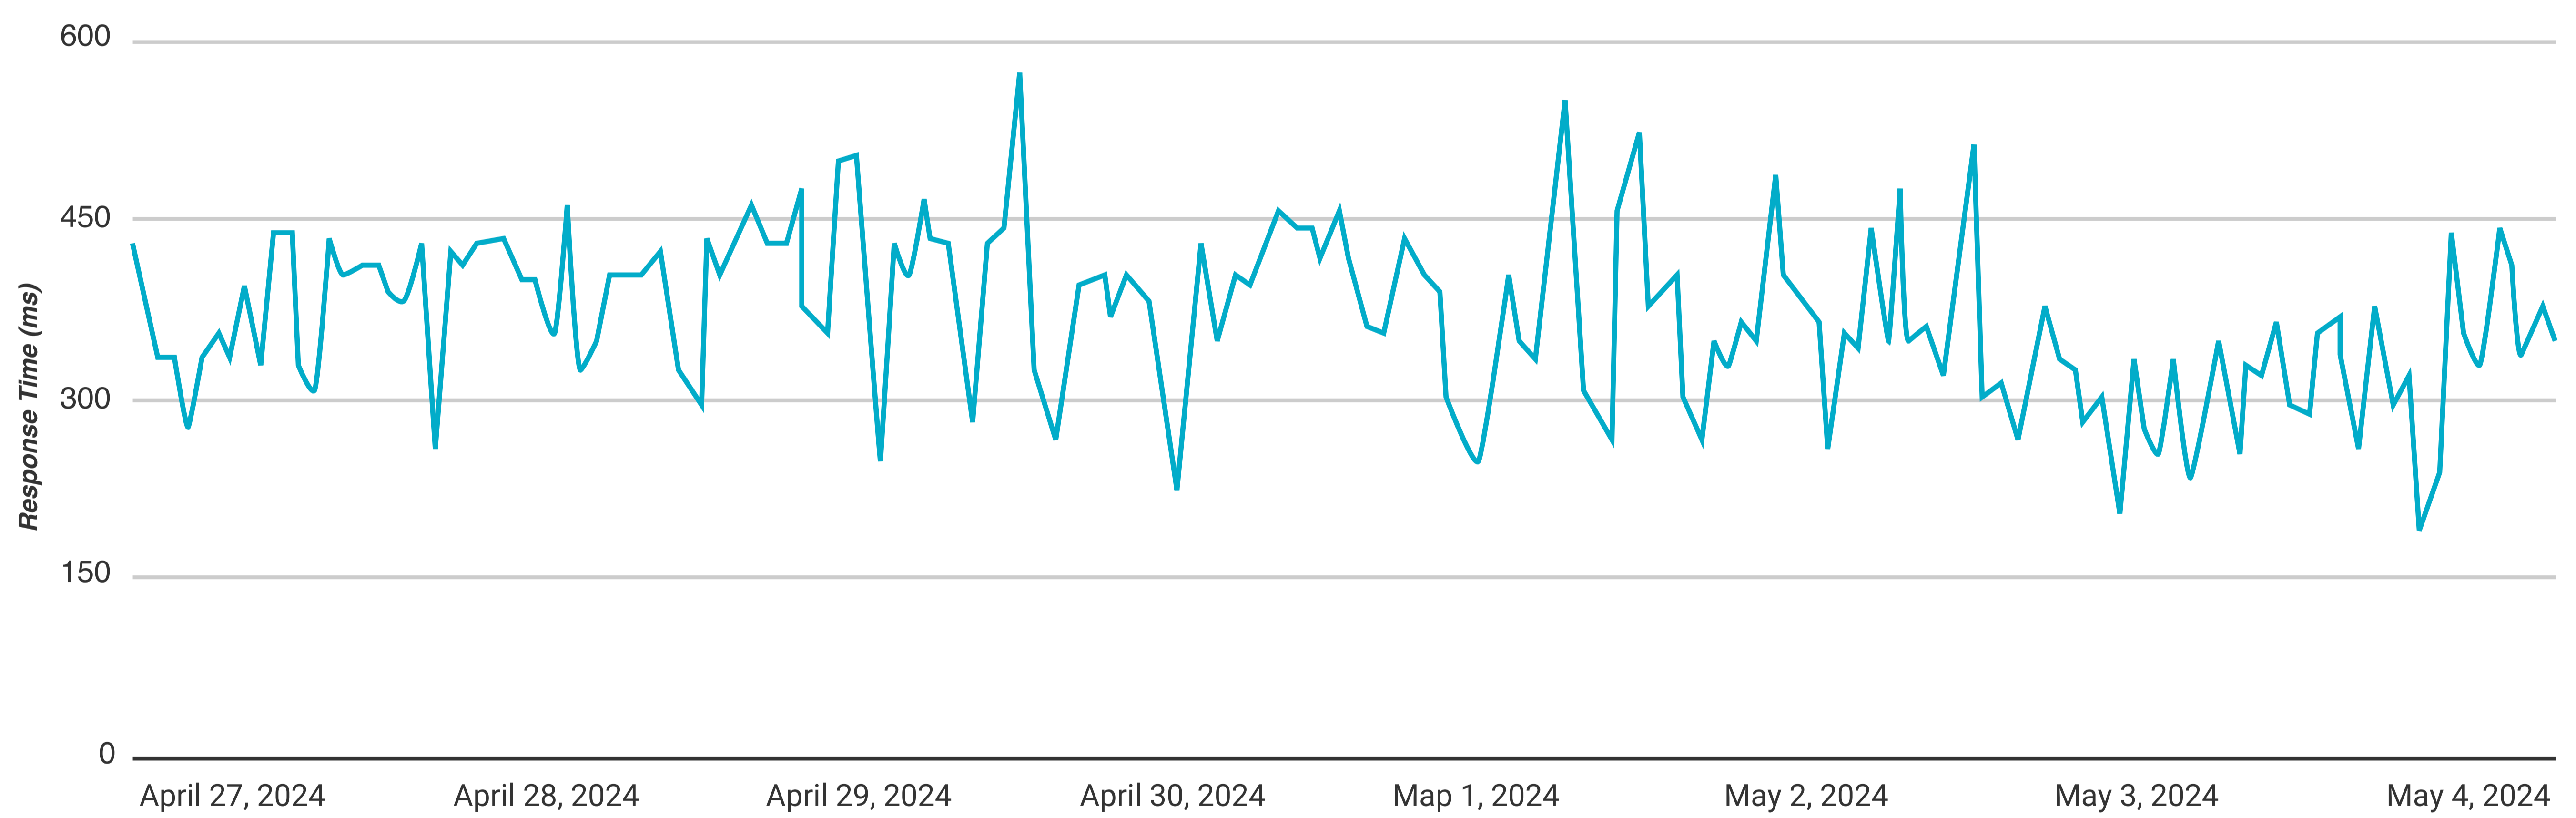

Last Backup**May 4, 2024 at 4:20am**

Last Backup Size**131.3 MB**

Schedule**Weekly**

Uptime

Statistics

This report details how accessible your website's server has been performing over the period including any downtime and your average server response time.

 Your website had no downtime during the reporting period.

Availability	100%
Outages	0
Downtime	0s

Response Time

This graph shows your server response time over the report period. A lower response time is better.