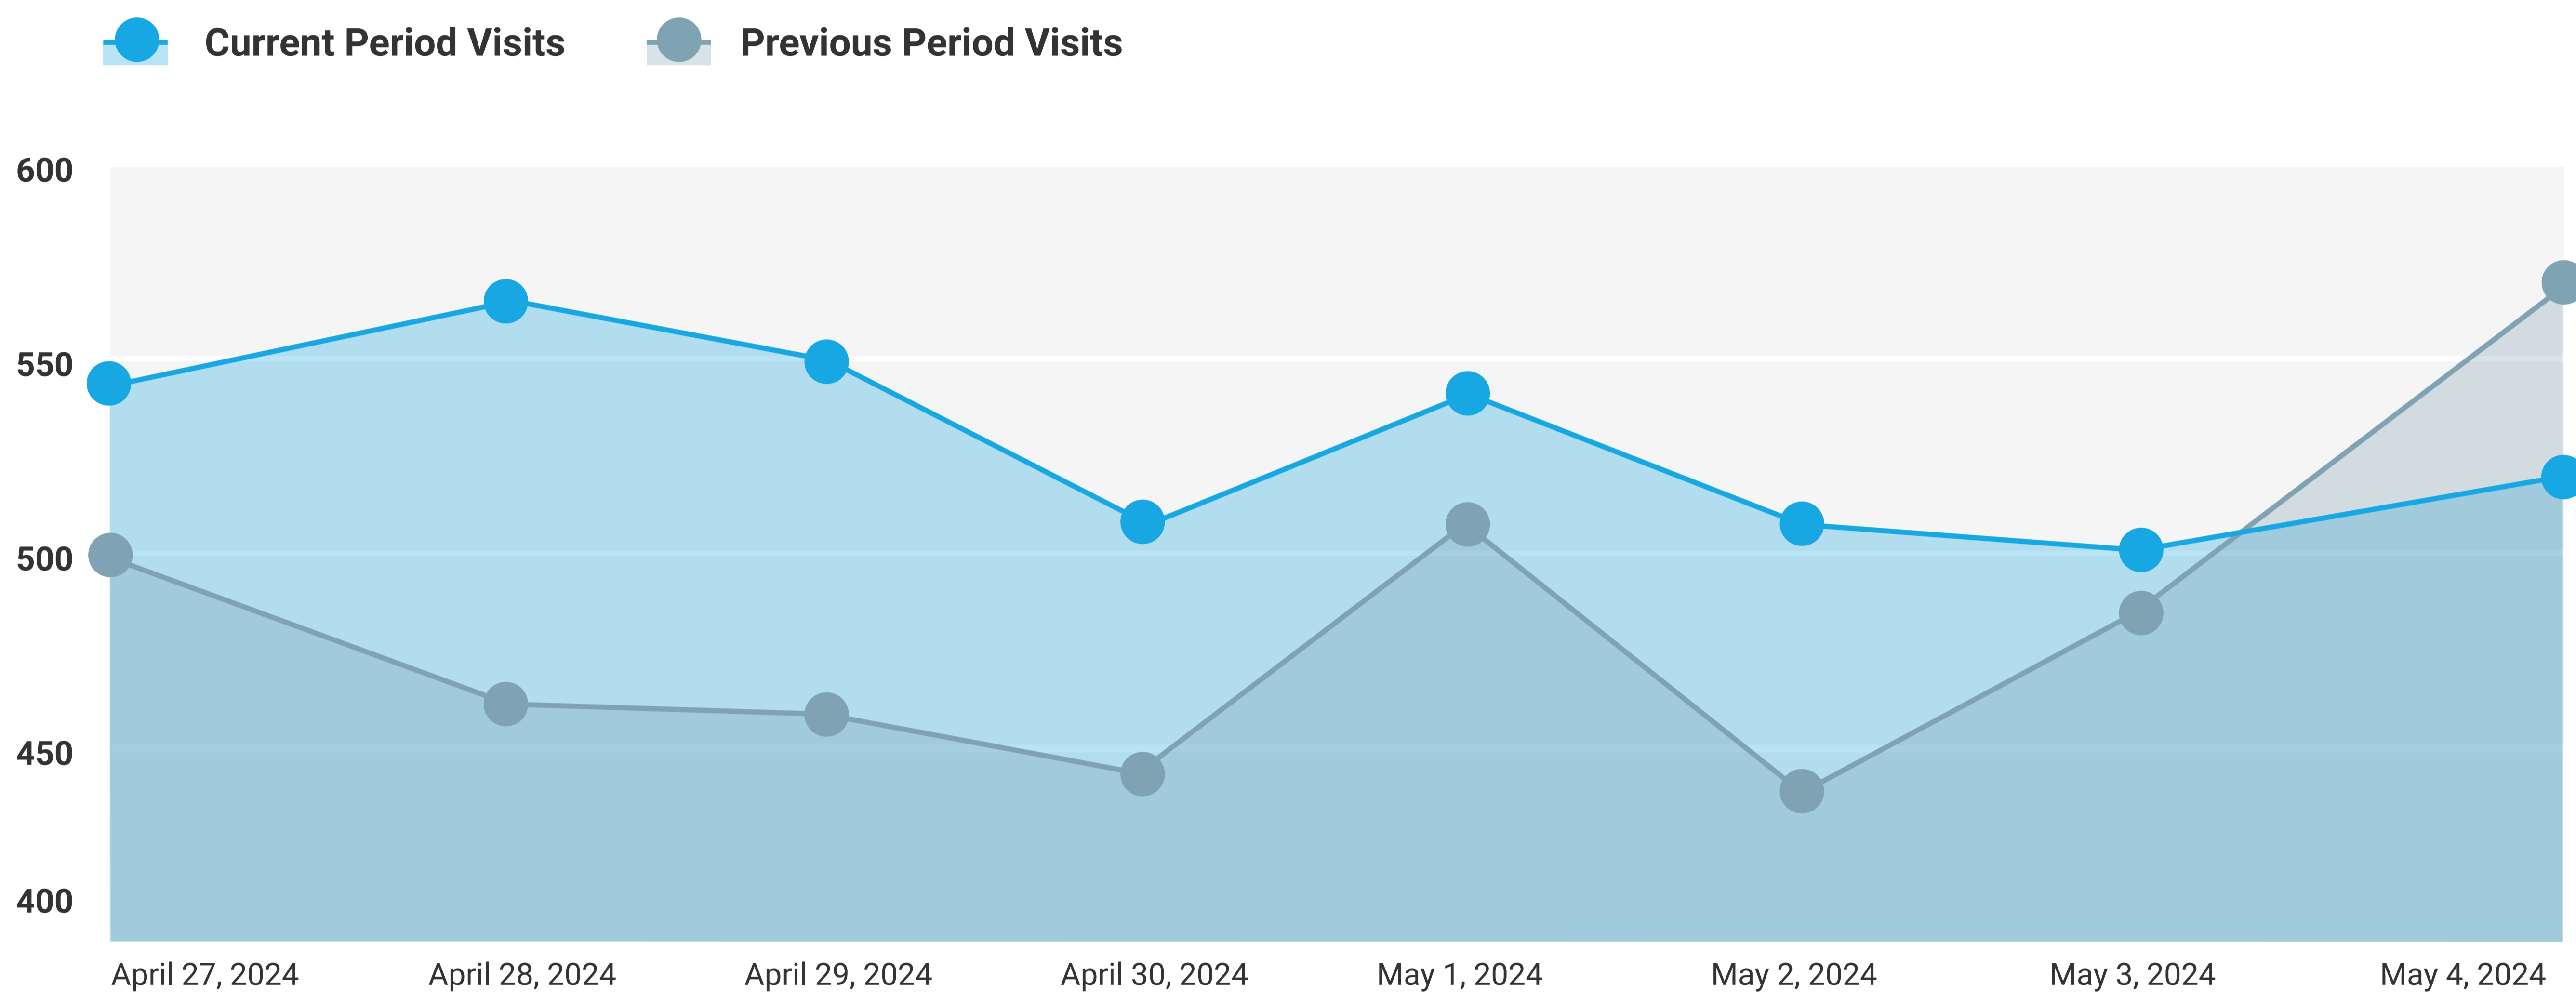

Last Backup**May 4, 2024 at 4:20am**

Last Backup Size**131.3 MB**

Schedule**Weekly**

Uptime

Statistics

This report details how accessible your website's server has been performing over the period including any downtime and your average server response time.

 Your website had no downtime during the reporting period.

Availability	100%
Outages	0
Downtime	0s

Response Time

This graph shows your server response time over the report period. A lower response time is better.

🔌 Analytics

Traffic

An overview of your traffic analytics for the current reporting period compared to last.

Visits 3,775 ↑ 16%	Unique Visits 3,377 ↑ 4%	Pageviews 8,657 ↑ 24%	Unique Pageviews 5,973 ↑ 10%
Avg. Visit Time 8.88 mins ↑ 22%	Bounce Rate 69.4% ↓ 8%	Avg. Page Load Time 625 ms ↓ 27%	