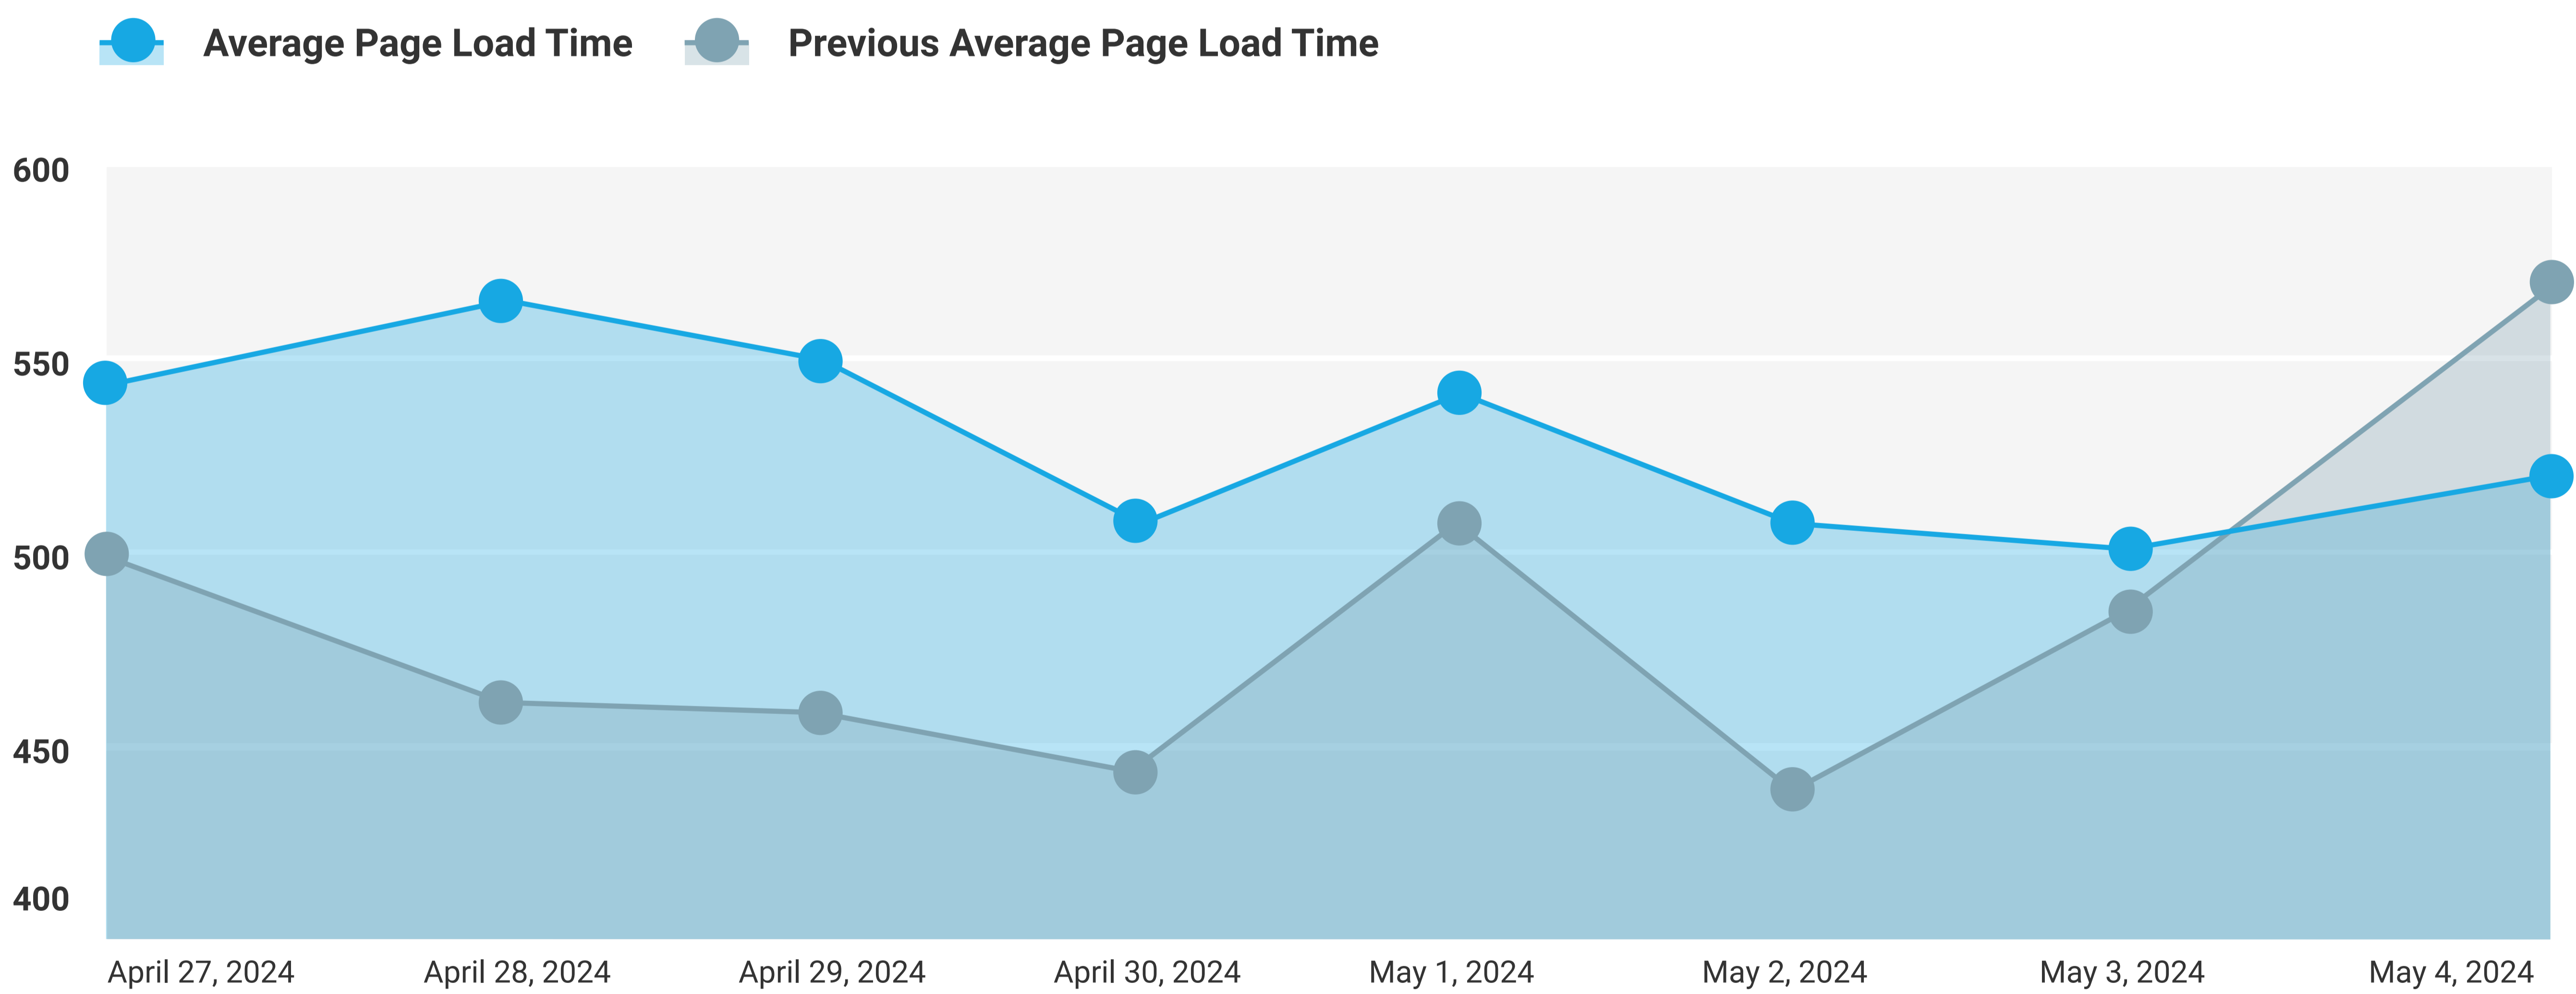

87 /100
Score On Desktop

82 /100
Score On Mobile

Last Report

May 4, 2024 at 4:20am

Previous Desktop Score

85/100

Previous Mobile Score

79/100

Previous Average Page Load Time

500ms

Current Average Page Load Time

625ms

 **Backups****Overview**

We're currently backing up your site on a weekly basis. You can find details on the last backup below.

Your website is all backed up

Last Backup**May 4, 2024 at 4:20am**

Last Backup Size**131.3 MB**

Schedule**Weekly**

Uptime

Statistics

This report details how accessible your website's server has been performing over the period including any downtime and your average server response time.