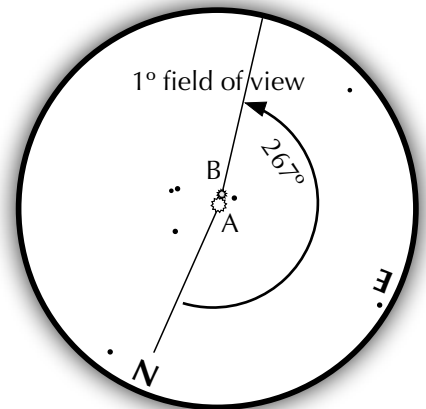

Beta Capricorni

A-B separation: 41 sec
A magnitude: 4.2
B magnitude: 6.1
Position Angle: 191°
A & B colors:
yellow, blue