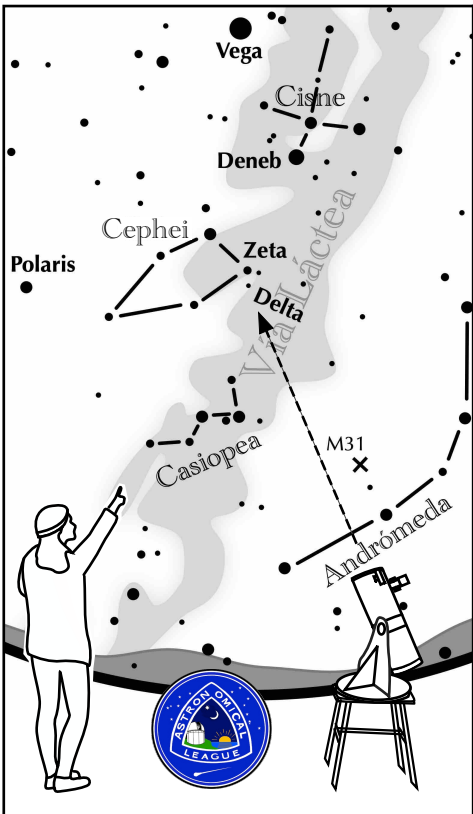

Beta Capricorni

A-B separation: 41 sec
A magnitude: 4.2
B magnitude: 6.1
Position Angle: 191°
A & B colors:
yellow, blue