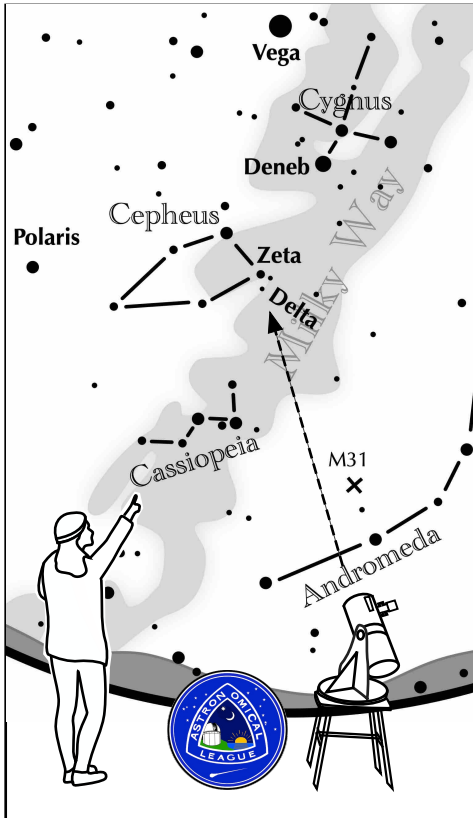

# ASTRONOMICAL LEAGUE Double Star Activity

## Other Suns: Delta Cephei

### How to find Delta Cephei on a September evening

Face northeast and find bright Deneb, the northernmost star of Cygnus. It is nearly overhead. Between Deneb and the "W" shaped Cassiopeia lies the house-shaped constellation Cepheus. Find Zeta, the lower left star of the "house." Dimmer Delta shines just below it.

### Beta Capricorni

A-B separation: 41 sec  
A magnitude: 4.2  
B magnitude: 6.1  
Position Angle:  $191^\circ$   
A & B colors:  
yellow, blue