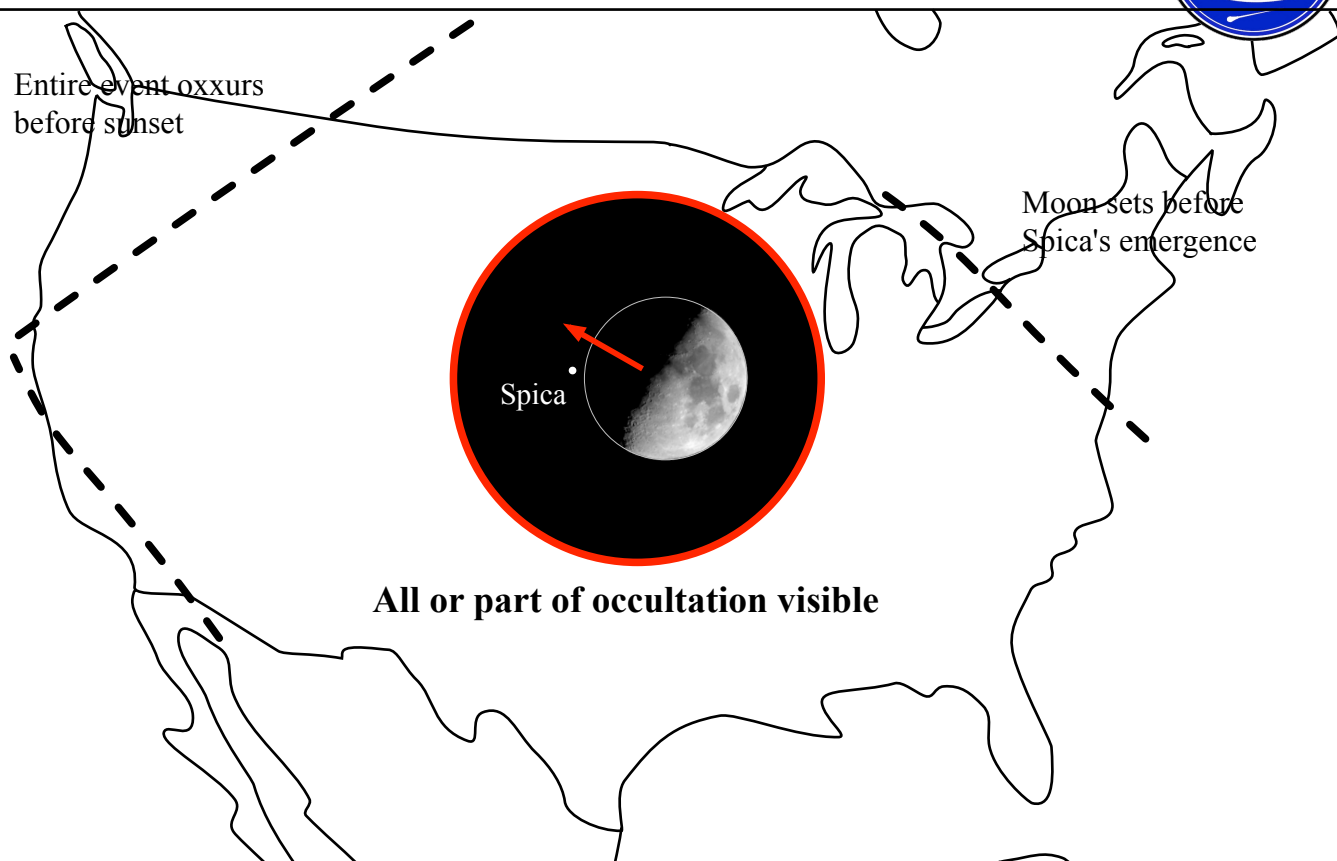

If you can see only one celestial event this month, see this one. The first quarter moon occults Spica on July 13.

Occultation of Spica occurs in the evening hours for most of the US. The moon sets before Spica's emergence for viewers in the northeast. Viewers in the northwest see the event before sunset.

A great
binocular
event

City	Start	Altitude	End	Altitude	Notes
Boston	11:24	6°	-----	----	12:03 moonset
Washington	11:26	11°	12:34	----	12:32 moonset
Atlanta	11:28	19°	12:41	5°	1:08 moonset
Miami	11:48	15°	12:54	1°	12:59 moonset
Chicago	10:10	19 ^a	11:23	8°	8:24 sunset
St Louis	10:12	23°	11:28	10°	12:25 moonset
New Orleans	10:29	24°	11:44	10°	
Minneapolis	9:57	22°	11:13	12°	
Kansas City	10:05	26°	11:23	14°	8:44 sunset
San Antonio	10:18	33°	11:37	18°	
Denver	8:48	33°	10:11	22°	8:27 sunset
Albuquerque	8:54	37°	10:17	25°	8:21 sunset
Tucson	7:54	41°	9:15	30°	7:31 sunset
Seattle	7:13	31°	8:33	28°	9:03 sunset
San Francisco	7:28	41°	8:44	36°	8:32 sunset
San Diego	7:44	44°	9:02	35°	7:57 sunset