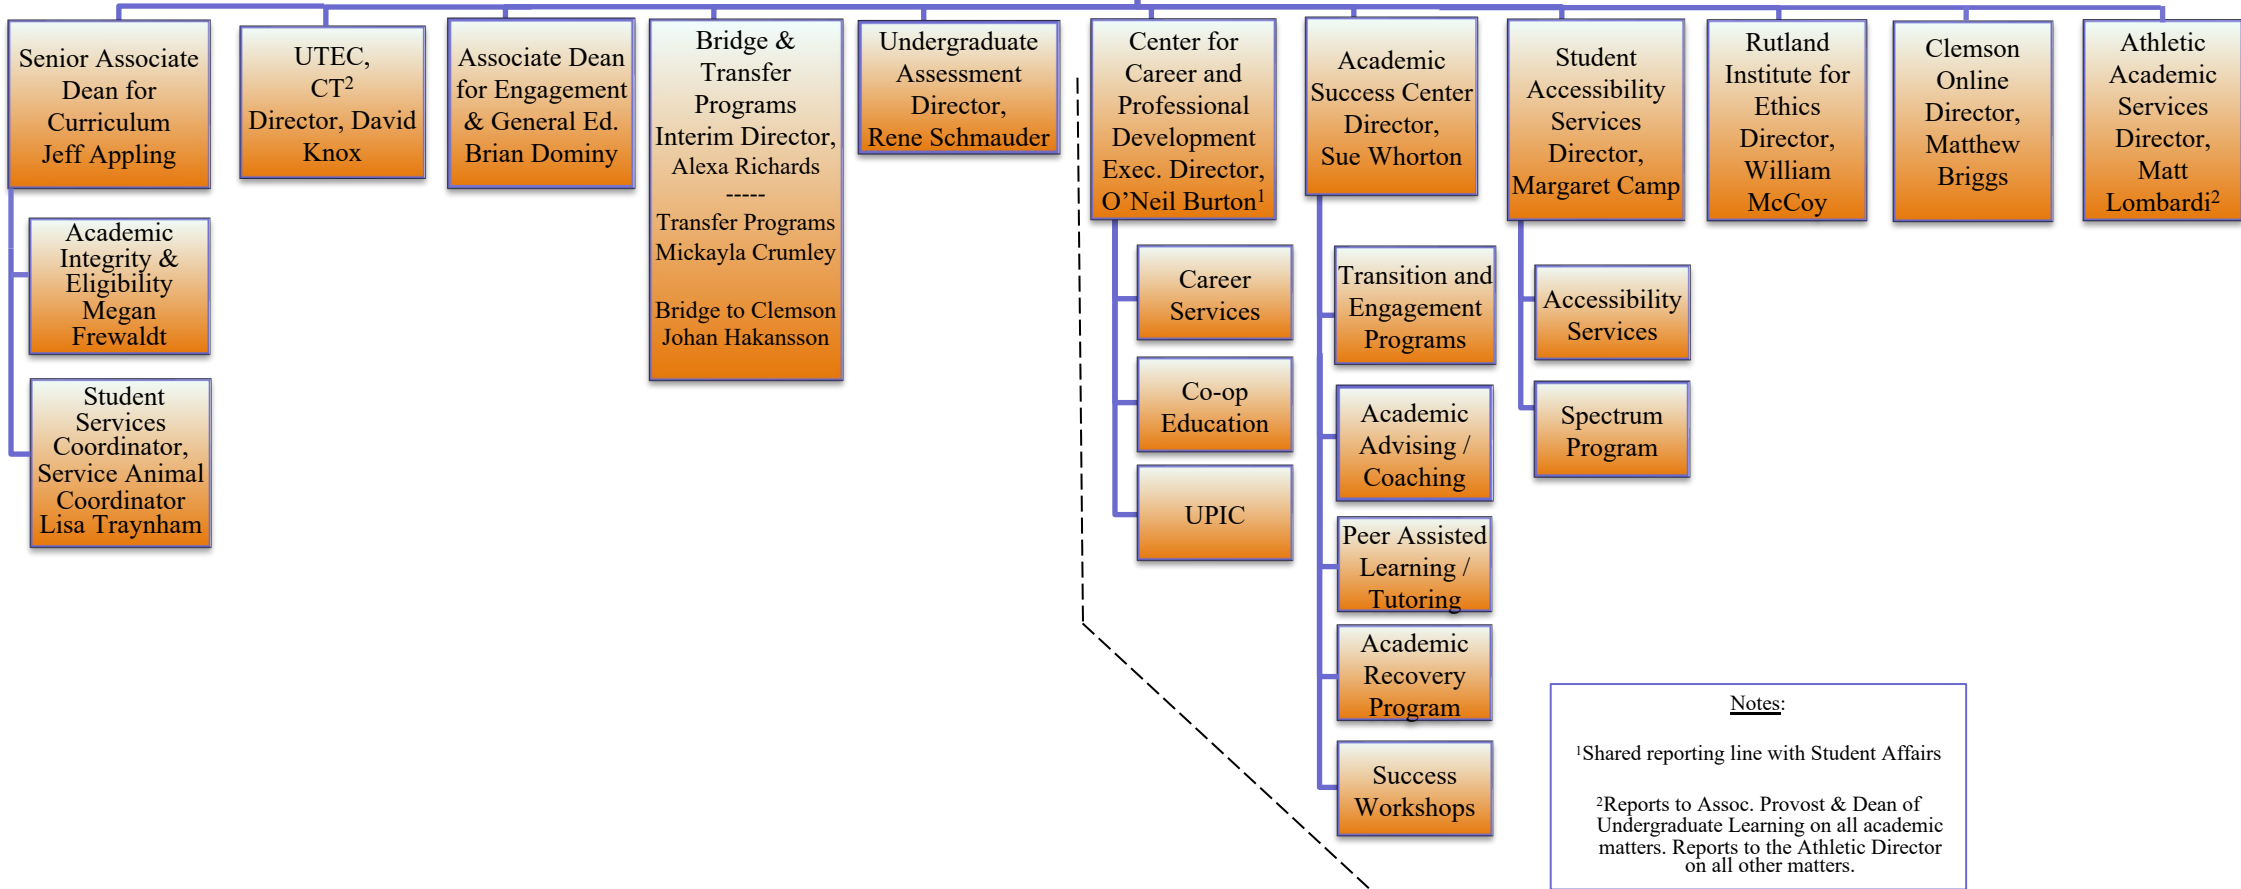

Associate Provost and Dean
Sean Brittain

Admin. Coordinator
Rhonda Todd

Financial Analyst
Sarah Lusk

Undergraduate Learning Office

Divisional Partners

Notes:
 ¹Shared reporting line with Student Affairs
 ²Reports to Assoc. Provost & Dean of Undergraduate Learning on all academic matters. Reports to the Athletic Director on all other matters.