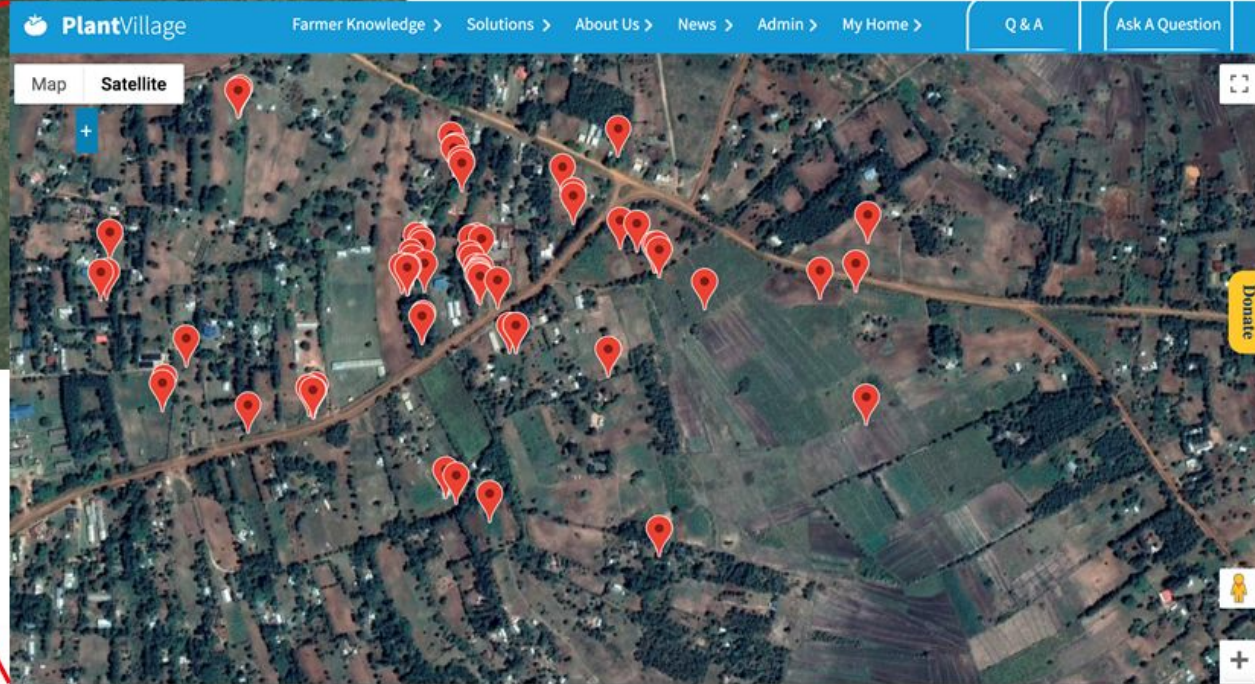

PlantVillage: Empowering Smallholder Farmers through Technology

Annalyse Kehs
Executive Director

Why?

Ireland 1849

Africa 2019

What is PlantVillage?

- Public good that empowers smallholder farmers through technology
- Multi-sided platform connecting subsistence farmers to experts
 - Apply machine learning to crop diseases
 - Provide actionable, updated, real-time advice through SMS

Community Networks

Madam Berta, a school teacher brought her AI assistant to 23 farms!

PlantVillage NURU

Main Menu

Diagnose your field with *Nuru*

Get Advice on how to help your plants

Learn in your language (English, Swahili, French, Twi)

An AI assistant that:

- diagnoses diseases/ pest damage offline
- is free for all farmers
- is equal in accuracy to IITA experts
- twice as good as Tanzanian extension workers

Ground Truthing: The Dream Team

10 Moi University graduates
○ Agriculture background

- Three Objectives:
 - Troubleshoot PV app/technology issues
 - Survey fields for crop prediction model
 - Two-way knowledge dissemination
- \$180/day for 10 people
 - Transport
 - Data
 - Salary
- Mapped over 10,000 fields
- Successfully changed farmer behavior for cassava seed systems