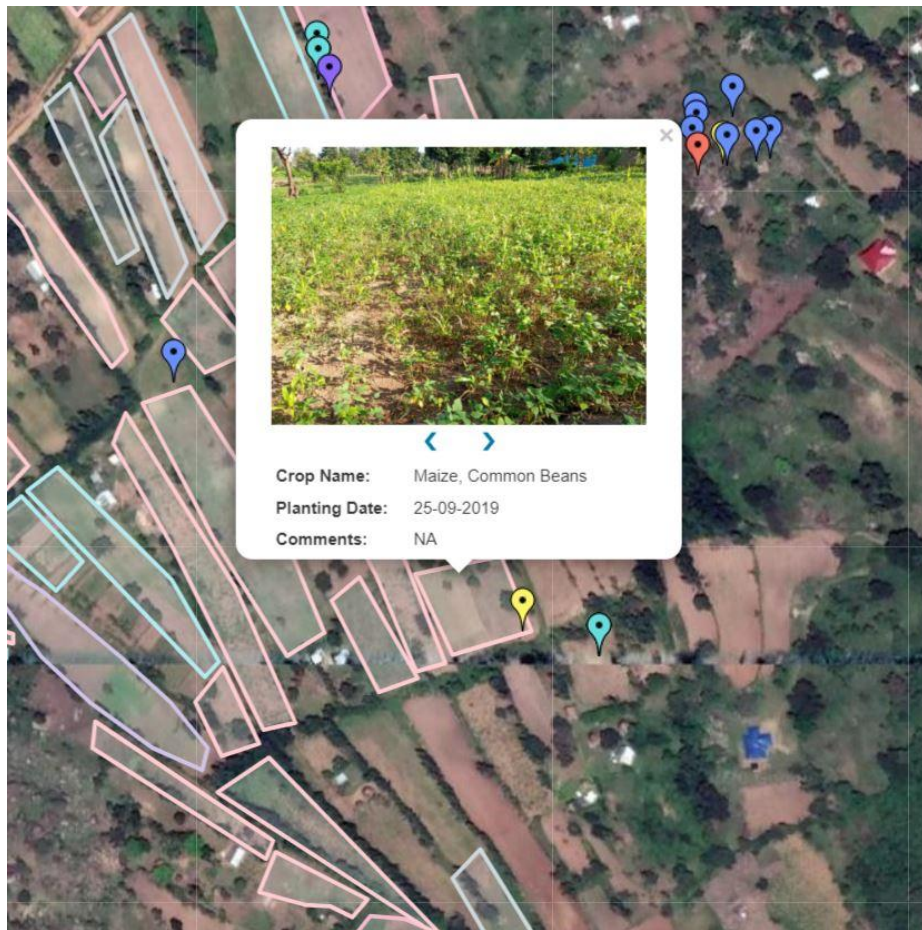

Africa AI

www.plantvillage.psu.edu/AfricaAI

Crop Name: Maize, Common Beans
Planting Date: 25-09-2019
Comments: NA

The Data - 12,000 fields over 5 months

<https://plantvillage.psu.edu/AfricaAI>

Monocrop			Intercrop with One Other Crop		
Crop	Number of Fields	Percentage of Fields (%)	Crops	Number of Fields	Percentage of Fields (%)
Maize	2784	46.24	Maize +	1560	56.48
Cassava	2271	37.72	Common Bean +	1328	48.08
Not Listed	456	7.57	Cassava +	865	31.32
Common Bean	189	3.14	Soybean +	381	13.79
Sugarcane	155	2.57	Not Listed +	337	12.20
Groundnut	73	1.21	Groundnut +	212	7.68
Soybean	51	0.85	Sugarcane +	79	2.86
Fallow land	10	0.17	Sorghum +	51	1.85
Millet	10	0.17	Millet +	8	0.29
Sorghum	22	0.37	Fallow land +	8	0.29