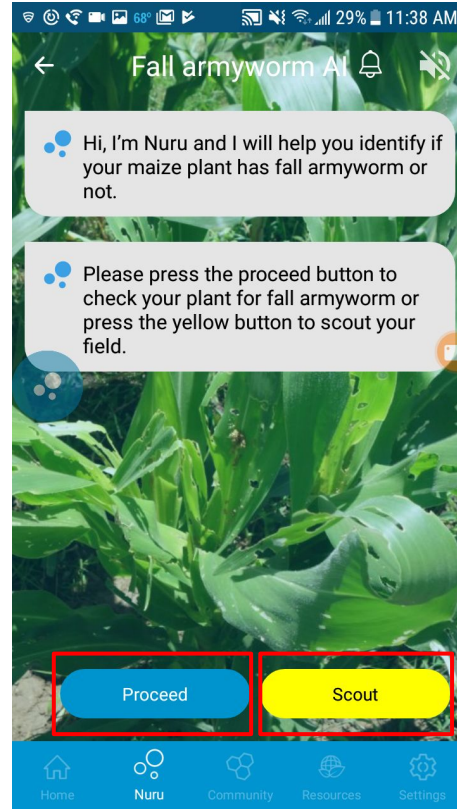

Community Networks

Madam Berta, a school teacher brought her AI assistant to 23 farms!

PlantVillage NURU

Main Menu

Diagnose your field with *Nuru*

Get Advice on how to help your plants

Learn in your language (English, Swahili, French, Twi)

An AI assistant that:

- diagnoses diseases/ pest damage offline
- is free for all farmers
- is equal in accuracy to IITA experts
- twice as good as Tanzanian extension workers

Ground Truthing: The Dream Team