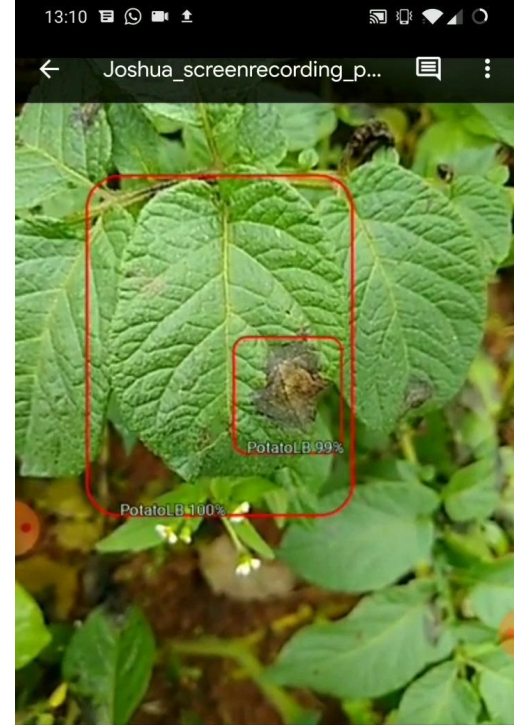

Community Networks

Madam Berta, a school teacher brought her AI assistant to 23 farms!

PlantVillage NURU

Main Menu

Diagnose your field with *Nuru*

Get Advice on how to help your plants

Learn in your language (English, Swahili, French, Twi)

An AI assistant that:

- diagnoses diseases/ pest damage offline
- is free for all farmers
- is equal in accuracy to IITA experts
- twice as good as Tanzanian extension workers

Ground Truthing: The Dream Team