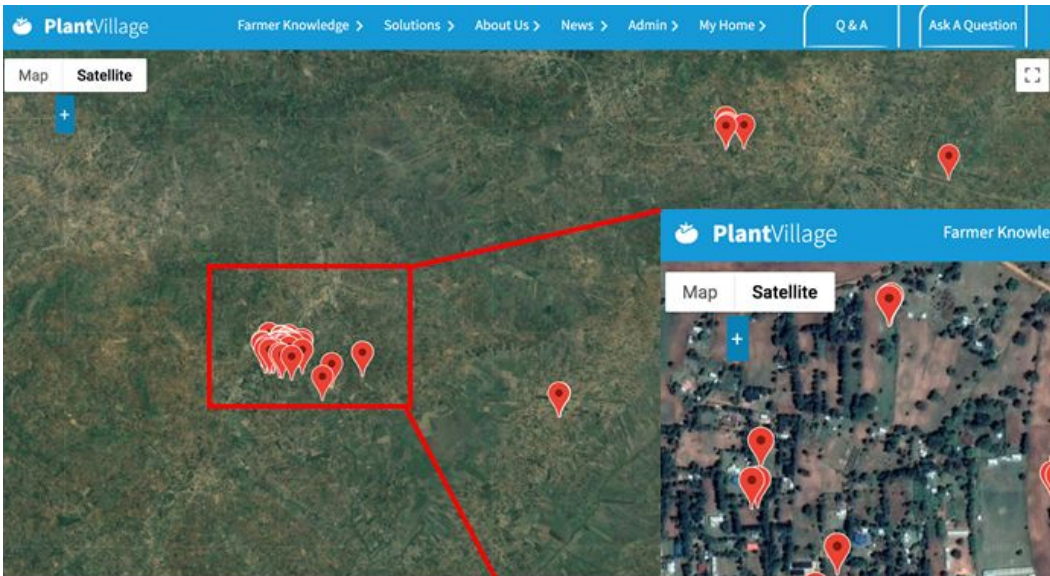

Community Networks

Madam Berta, a school teacher brought her AI assistant to 23 farms!

PlantVillage NURU

Main Menu

Diagnose your field with *Nuru*

Get Advice on how to help your plants

Learn in your language (English, Swahili, French, Twi)

An AI assistant that:

- diagnoses diseases/ pest damage offline
- is free for all farmers
- is equal in accuracy to IITA experts
- twice as good as Tanzanian extension workers

Ground Truthing: The Dream Team