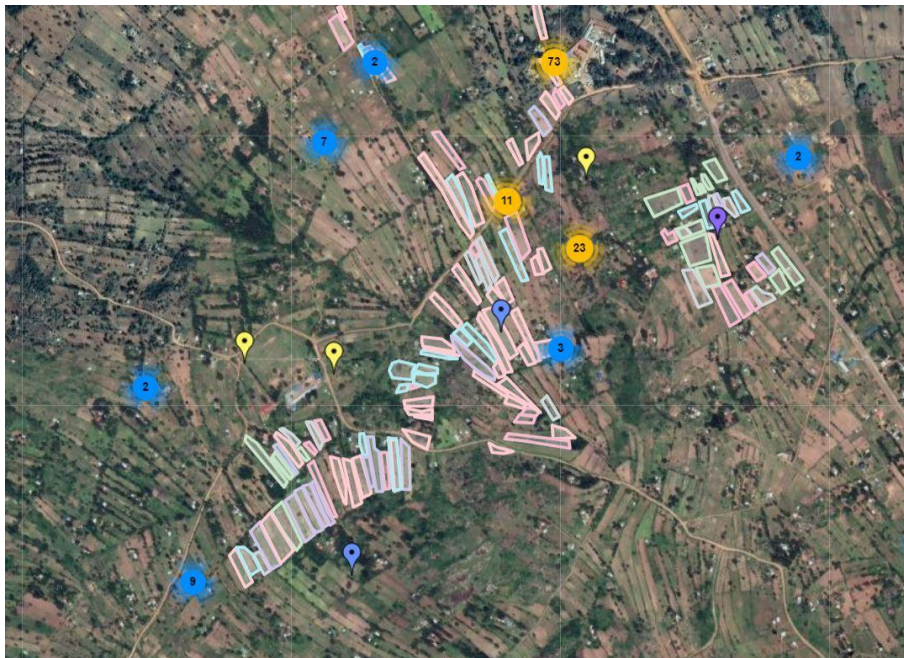

Africa AI

www.plantvillage.psu.edu/AfricaAI

Crop Name: Maize, Common Beans
Planting Date: 25-09-2019
Comments: NA

The Data - 12,000 fields over 5 months

<https://plantvillage.psu.edu/AfricaAI>

Monocrop			Intercrop with One Other Crop		
Crop	Number of Fields	Percentage of Fields (%)	Crops	Number of Fields	Percentage of Fields (%)
Maize	2784	46.24	Maize +	1560	56.48
Cassava	2271	37.72	Common Bean +	1328	48.08
Not Listed	456	7.57	Cassava +	865	31.32
Common Bean	189	3.14	Soybean +	381	13.79
Sugarcane	155	2.57	Not Listed +	337	12.20
Groundnut	73	1.21	Groundnut +	212	7.68
Soybean	51	0.85	Sugarcane +	79	2.86
Fallow land	10	0.17	Sorghum +	51	1.85
Millet	10	0.17	Millet +	8	0.29
Sorghum	22	0.37	Fallow land +	8	0.29