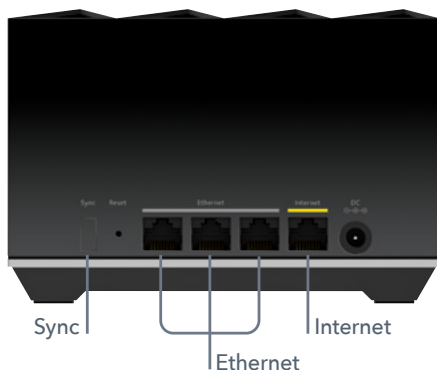

NETGEAR Smart Parental Controls™∞

Creating the safest online experience for your kids is important and our built-in Smart Parental Controls makes it easy.

You are in control of your kids' Internet connection:

- Pause the Internet for needed breaks
- Create custom profiles to manage online time for each kid

With the Premium subscription*, you get even more insights into your kids' online activities to promote healthy habits:

- Get a detailed report of your kids' Internet usage and block any sites
- Customize filters for your kids and limit their Internet time

Key Features:

PROFILES

PAUSE

CONTENT
FILTER

TIME
LIMITS

REWARDS

DEVICE
USAGE

WEB
HISTORY

OFFTIME

BEDTIME

*NETGEAR Smart Parental Controls™ are not available in all regions and countries. Visit www.netgear.com/NETGEAR-SPC-availability for availability.

* NETGEAR Smart Parental Controls™ Premium requires a paid subscription after the 30-day free trial. (No credit card required for the trial). Visit netgear.com/spc for more information.

Router (MR80)