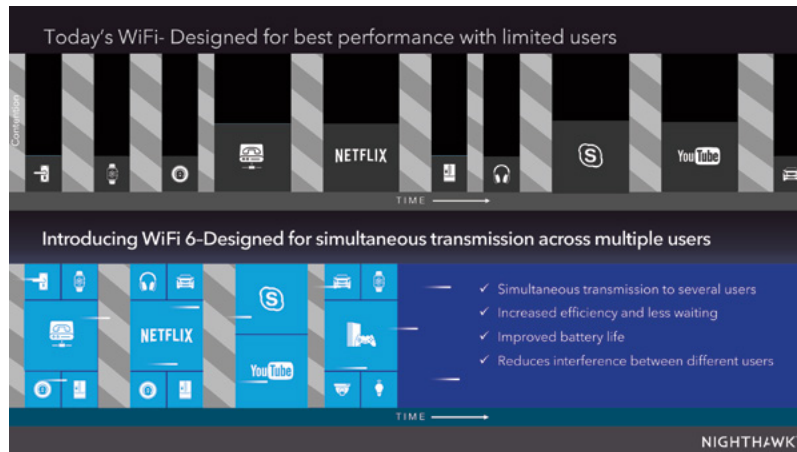

Whole Home Coverage

Eliminate WiFi dead zones by simply placing satellites throughout your home to form a smart and reliable WiFi network.

Expandable

Add satellites to expand your coverage even further. This mesh system supports Wi-Fi CERTIFIED EasyMesh™.

Super-Fast Tri-band WiFi

Tri-band WiFi with a dedicated WiFi connection between the Router and Satellite that keeps up with your family's streaming, gaming, and smart home needs.

Customize Your Network

Create a separate 2.4GHz WiFi with a unique network name that won't interfere with other connections.

NETGEAR®

Orthogonal Frequency Division Multiple Access (OFDMA)

Using the OFDMA¹ feature of WiFi 6, the WiFi traffic is managed much more efficiently since data is transmitted from different devices concurrently, rather than having each device's data wait for its turn. This results in an efficient use of air-time, reduced latency, and increased bandwidth to add more devices to your network.

Ultra-powerful AX-optimized Quad-core Processor

The Nighthawk Tri-band WiFi 6 Mesh System, powered by a 1.5GHz quad-core processor, is built for performance at an ultimate level. The ultra-fast processor enables the router to seamlessly handle data-intensive applications such as 4K UHD video streaming, VR/AR gaming, as well as provide a stronger, more reliable WiFi experience. This powerful processor is optimized for AX making intelligent spontaneous decisions to schedule data traffic to maximize WiFi bandwidth utilization.