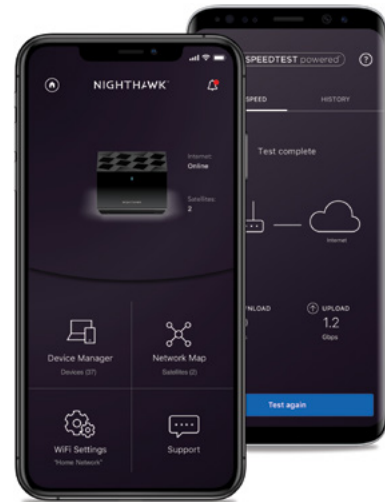

NETGEAR®

Orthogonal Frequency Division Multiple Access (OFDMA)

Using the OFDMA¹ feature of WiFi 6, the WiFi traffic is managed much more efficiently since data is transmitted from different devices concurrently, rather than having each device's data wait for its turn. This results in an efficient use of air-time, reduced latency, and increased bandwidth to add more devices to your network.

Ultra-powerful AX-optimized Quad-core Processor

The Nighthawk Tri-band WiFi 6 Mesh System, powered by a 1.5GHz quad-core processor, is built for performance at an ultimate level. The ultra-fast processor enables the router to seamlessly handle data-intensive applications such as 4K UHD video streaming, VR/AR gaming, as well as provide a stronger, more reliable WiFi experience. This powerful processor is optimized for AX making intelligent spontaneous decisions to schedule data traffic to maximize WiFi bandwidth utilization.

Nighthawk App

The NETGEAR Nighthawk® App makes it easy to set up your Nighthawk Tri-band Mesh WiFi 6 System and get more out of your WiFi. With the app, you can install your Tri-band Mesh WiFi 6 Router and Satellite in a few steps—just connect your mobile device to the router network and the app will walk you through the rest. Once set up, you can use the intuitive dashboard to pause the Internet on your connected devices, run a quick Internet speed test, and much more!

- Anywhere Access – Easily monitor your home network anytime, anywhere
- Internet Speed Test – Check the broadband speeds from your service provider
- Pause Internet – Pause the Internet to any device
- Traffic Meter – Track Internet data usage
- Guest Networks – Set up separate WiFi access for guests
- Quick Setup – Get connected in just minutes
- Get it at nighthawk-app.com