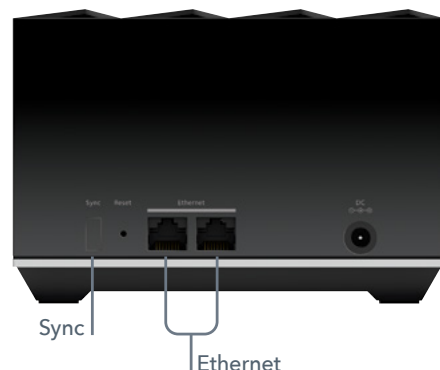

Satellites (MS80)