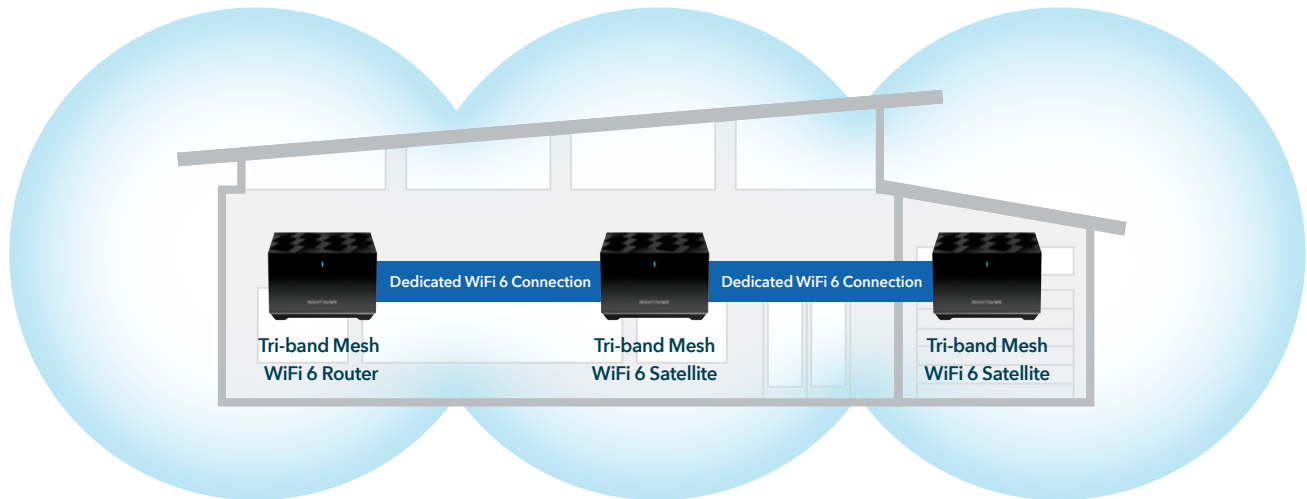

NIGHTHAWK®

Nighthawk® Tri-band Mesh WiFi 6 System

Enjoy fast, expansive WiFi with Nighthawk Mesh WiFi 6 System

Introducing WiFi 6 – the latest generation of WiFi that delivers four times better performance than AC WiFi. With innovative technologies, WiFi 6 delivers a huge boost in speed and total capacity. Rising to the challenges of modern smart home demands, this new standard of WiFi is ready to support more devices with better reliability and faster speeds. WiFi 6 is backward compatible with 802.11 ac/n/a/g/b.

Latest WiFi Technology

Upgraded WiFi that's up to 4X the performance and capacity of 11ac.‡ 100% backward compatible.

Super-fast WiFi

Combined WiFi speeds up to 3.6Gbps keep up with your family's streaming, gaming and smart home needs.

Whole Home Coverage

Eliminate WiFi dead zones by simply placing satellites throughout your home to form a smart and reliable WiFi network.

Expandable

Add satellites to expand your coverage even further. This mesh system supports Wi-Fi CERTIFIED EasyMesh™.

Super-Fast Tri-band WiFi

Tri-band WiFi with a dedicated WiFi connection between the Router and Satellite that keeps up with your family's streaming, gaming, and smart home needs.

Customize Your Network

Create a separate 2.4GHz WiFi with a unique network name that won't interfere with other connections.

NETGEAR®