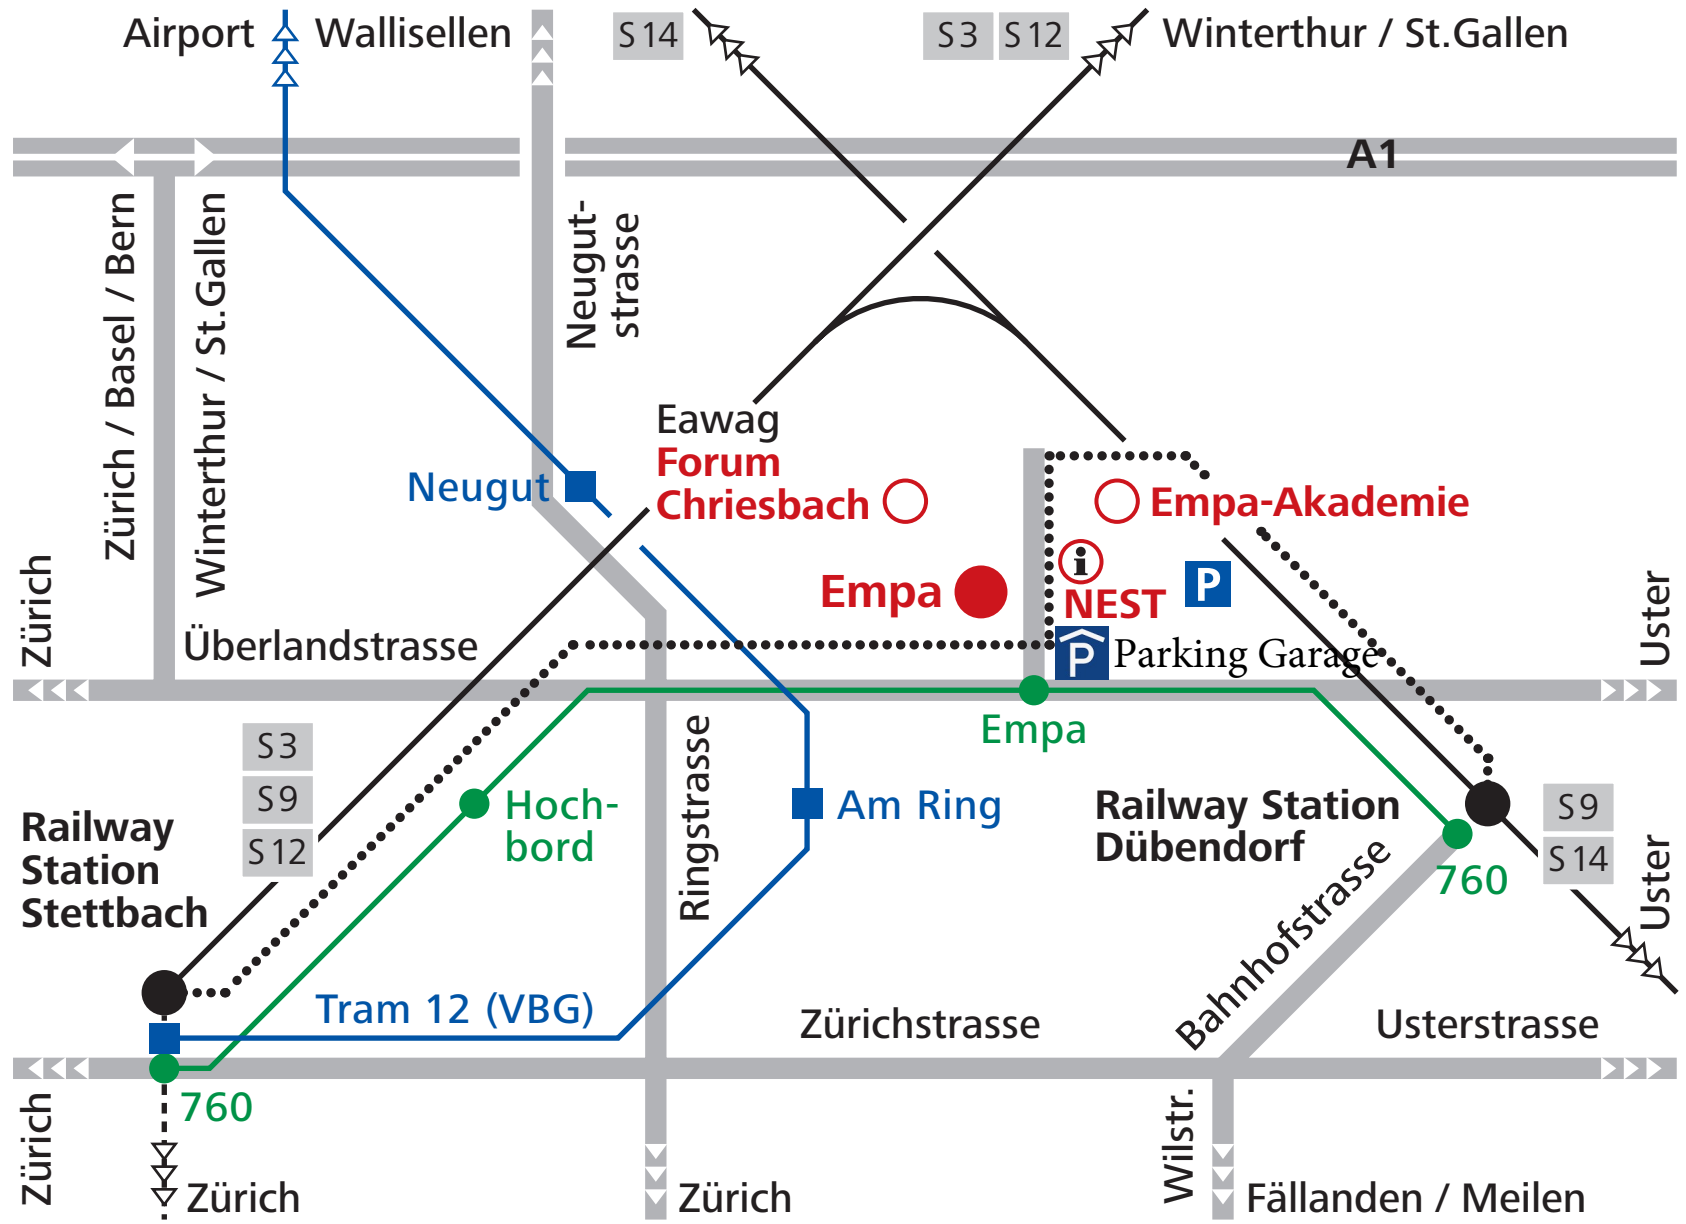

Main connections to the Empa location in Dübendorf (extensive)

Überlandstrasse 129
CH-8600 Dübendorf
Phone +41 58 765 11 11
Fax +41 58 765 11 22
www.empa.ch

Address for GPS/sat nav:
Eduard-Amstutz-Strasse,
8600 Dübendorf

Please do use public transport.
There is only very limited parking available.

● Bus Stop ■ Glattalbahn Stop Footpath Dübendorf 10 min, Stettbach 20 min