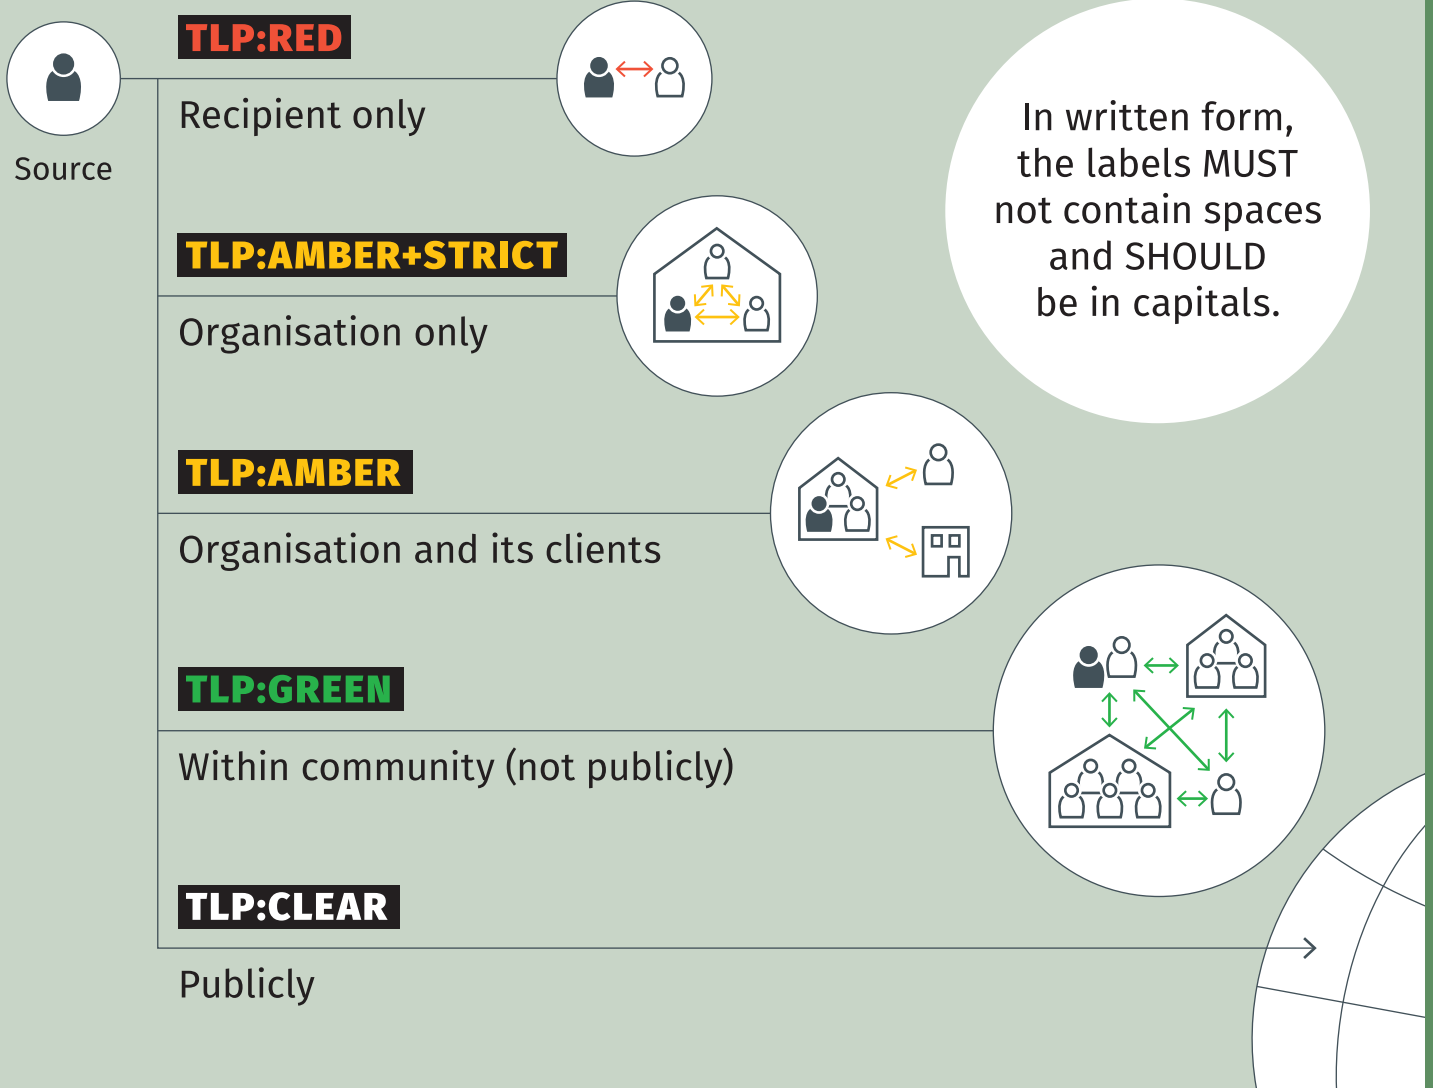

FIRST TRAFFIC LIGHT PROTOCOL (TLP)

TLP labeled information can be shared as follows:

Usage of the TLP labels

In messages as text

In chats prior to the information:

TLP:AMBER
[Text]

In emails in subject line:

From:
To:
Subject: **TLP:AMBER** [Text]

In documents as label

In header and in footer:
Color coded
Justified to the right
>= 12 Point
Font

TLP:AMBER
Dear ...

Kind regards
TLP:AMBER

In automated information exchange

Please refer to the guidelines on first.org/tlp

FIRST TRAFFIC LIGHT PROTOCOL (TLP)

TLP labeled information can be shared as follows:

Usage of the TLP labels

In messages as text

In chats prior to the information:

In automated information exchange

Please refer to the guidelines on first.org/tlp

FIRST TRAFFIC LIGHT PROTOCOL (TLP)

TLP labeled information can be shared as follows:

Usage of the TLP labels

In messages as text