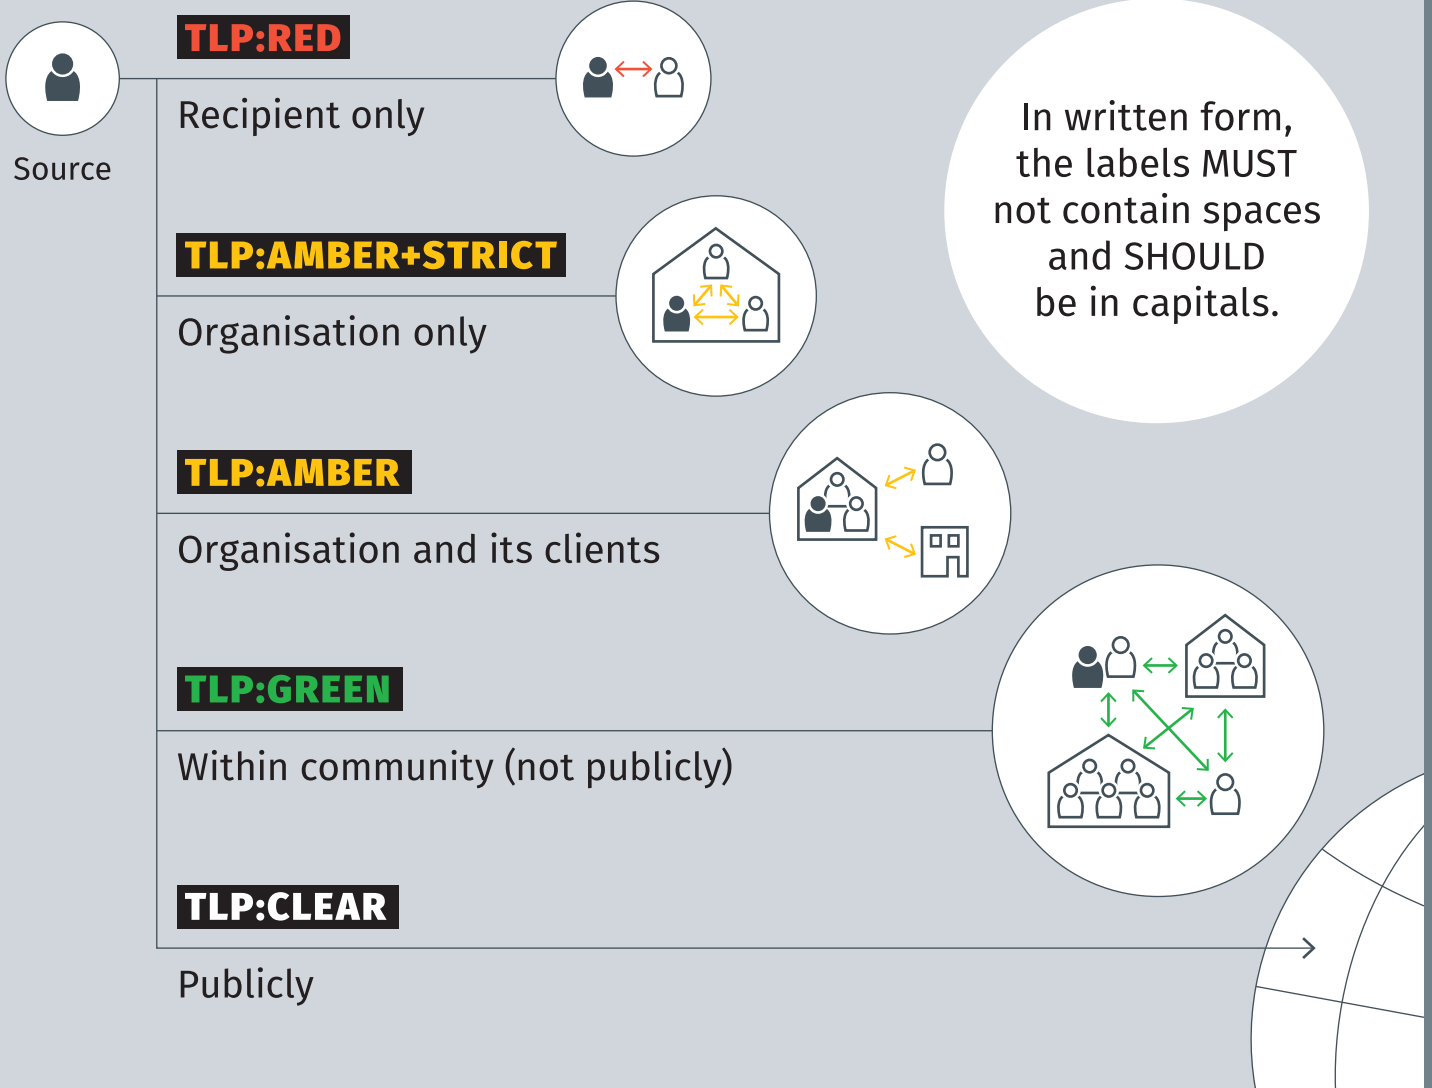

FIRST TRAFFIC LIGHT PROTOCOL (TLP)

TLP labeled information can be shared as follows:

Usage of the TLP labels

In messages as text

In chats prior to the information:

TLP:AMBER
[Text]

In emails in subject line:

From:
To:
Subject: **TLP:AMBER** [Text]

In documents as label

In header and in footer:
Color coded
Justified to the right
>= 12 Point
Font

TLP:AMBER
Dear ...

Kind regards
TLP:AMBER

In automated information exchange

Please refer to the guidelines on first.org/tlp

FIRST TRAFFIC LIGHT PROTOCOL (TLP)

TLP labeled information can be shared as follows:

Usage of the TLP labels

In messages as text

In chats prior to the information:

In automated information exchange

Please refer to the guidelines on first.org/tlp

FIRST TRAFFIC LIGHT PROTOCOL (TLP)

TLP labeled information can be shared as follows:

Usage of the TLP labels

In messages as text