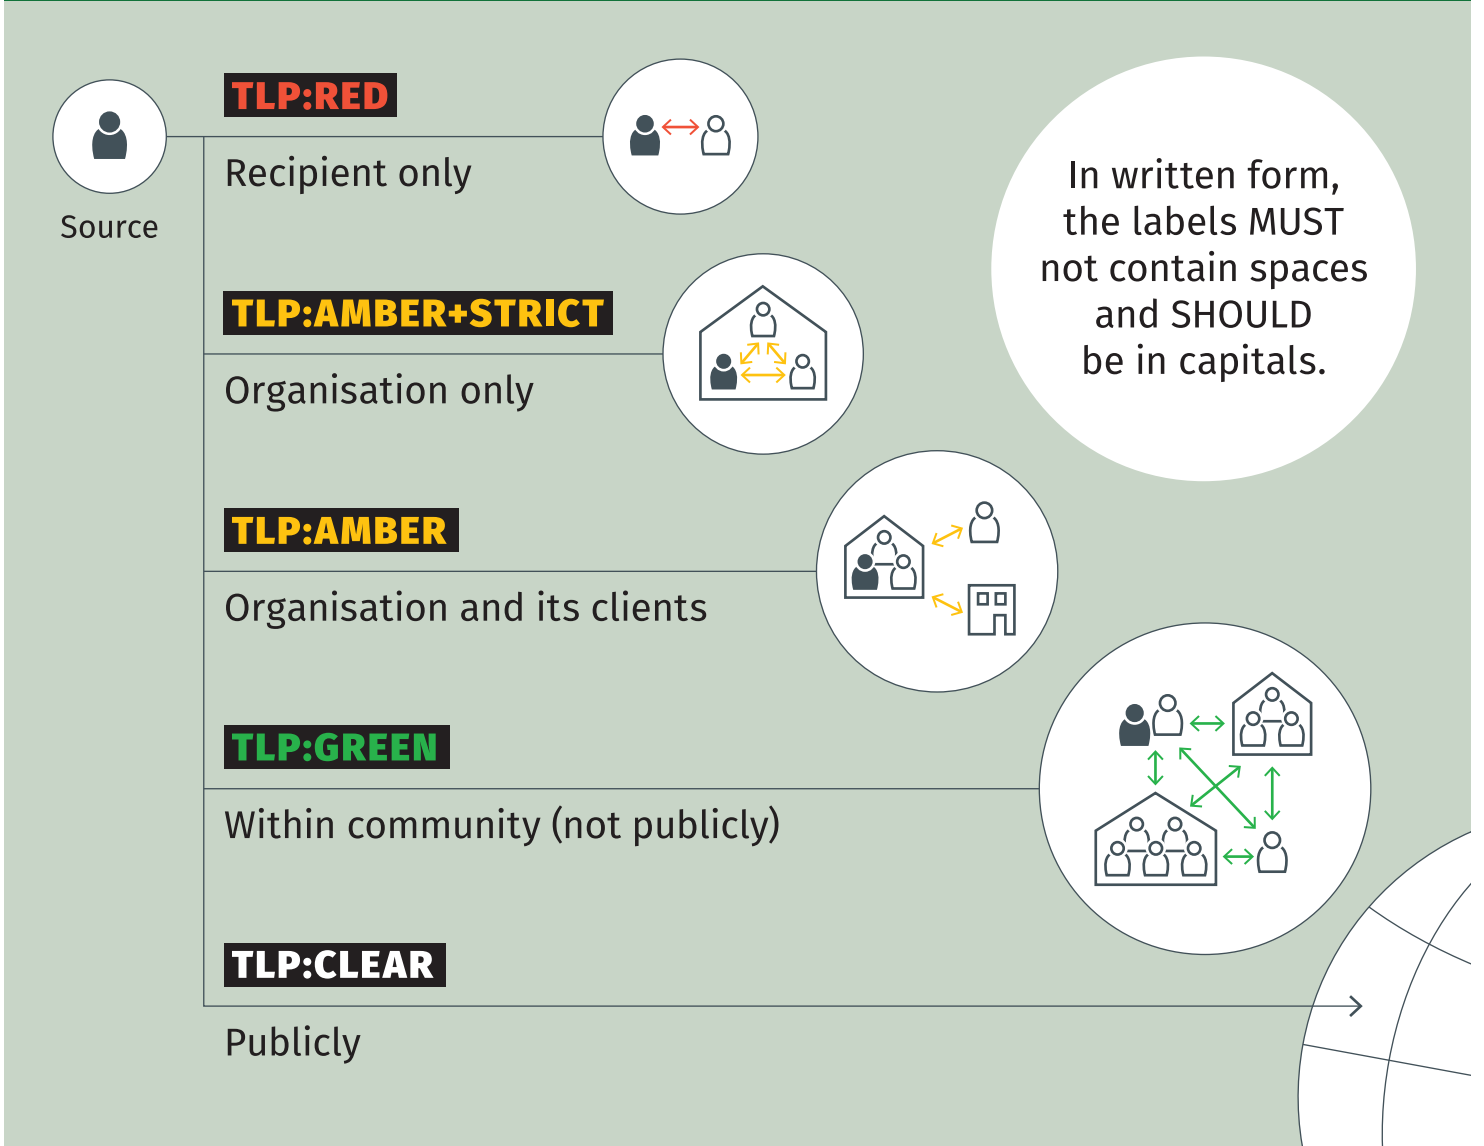

Please refer to the guidelines on first.org/tlp

FIRST TRAFFIC LIGHT PROTOCOL (TLP)

TLP labeled information can be shared as follows:

Usage of the TLP labels

In messages as text

In chats prior to the information:

TLP:AMBER
[Text]

In emails in subject line:

From:
To:
Subject: TLP:AMBER [Text]

In documents as label

In header and in footer:
Color coded
Justified to the right
>= 12 Point
Font

TLP:AMBER
Dear ...

Kind regards
TLP:AMBER

In automated information exchange

Please refer to the guidelines on first.org/tlp

FIRST TRAFFIC LIGHT PROTOCOL (TLP)

TLP labeled information can be shared as follows:

Usage of the TLP labels

In messages as text