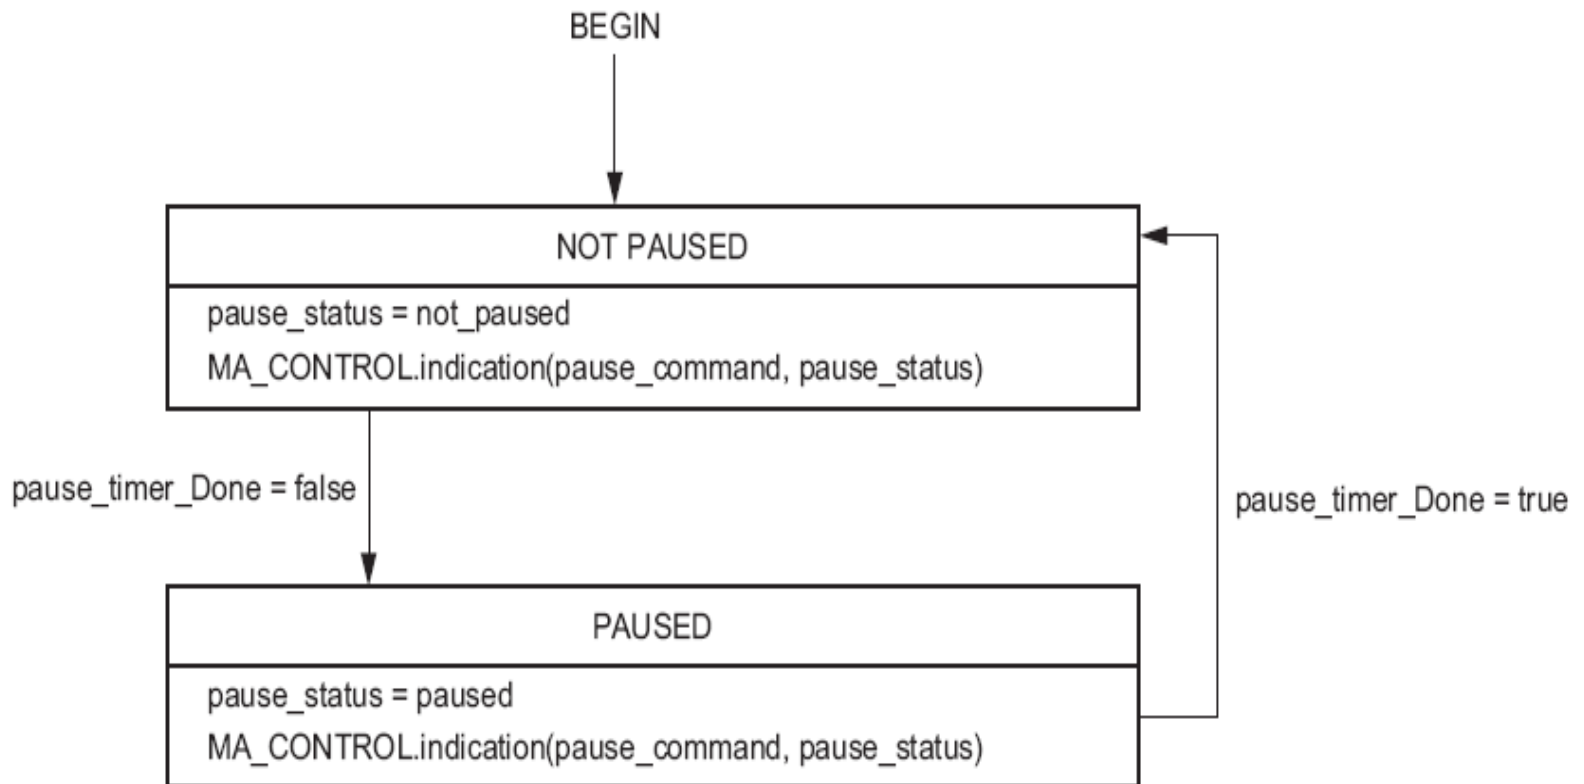

PFC State Diagrams

Claudio DeSanti, September 2009

MA_CONTROL Primitives

- **MA_CONTROL.request** (
destination_address
opcode
request_operand_list
)

- **MA_CONTROL.indication** (
opcode
indication_operand_list
)

PAUSE Receive State Diagram

PAUSE Indication State Diagram

802.3bd PFC Receive State Diagram

802.1Qbb PFC Indication State Diagram

Per Priority n

Thank You