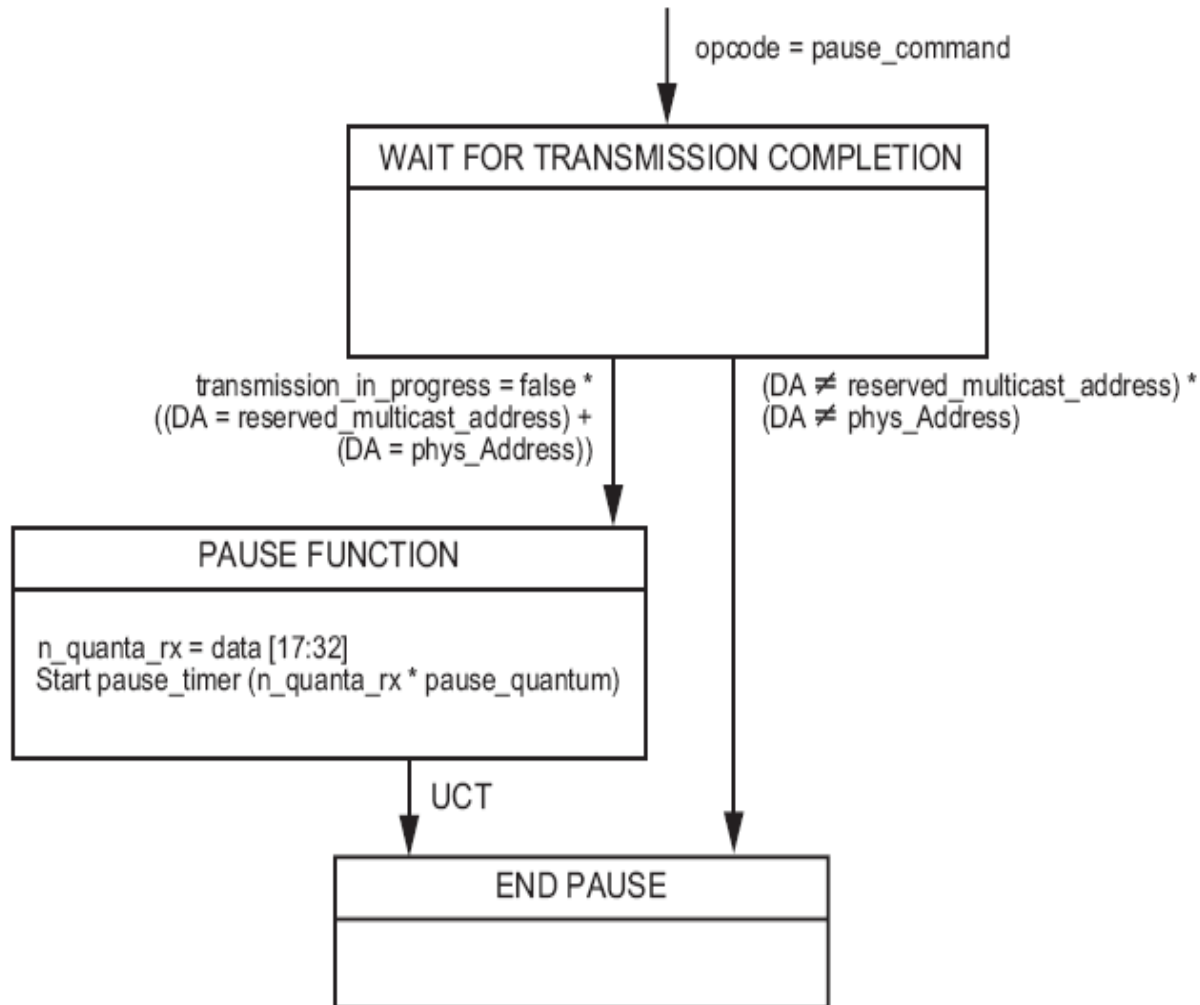

PFC State Diagrams

Claudio DeSanti, September 2009

MA_CONTROL Primitives

- **MA_CONTROL.request** (
destination_address
opcode
request_operand_list
)

- **MA_CONTROL.indication** (
opcode
indication_operand_list
)

PAUSE Receive State Diagram

PAUSE Indication State Diagram

802.3bd PFC Receive State Diagram

802.1Qbb PFC Indication State Diagram

Per Priority n

Thank You