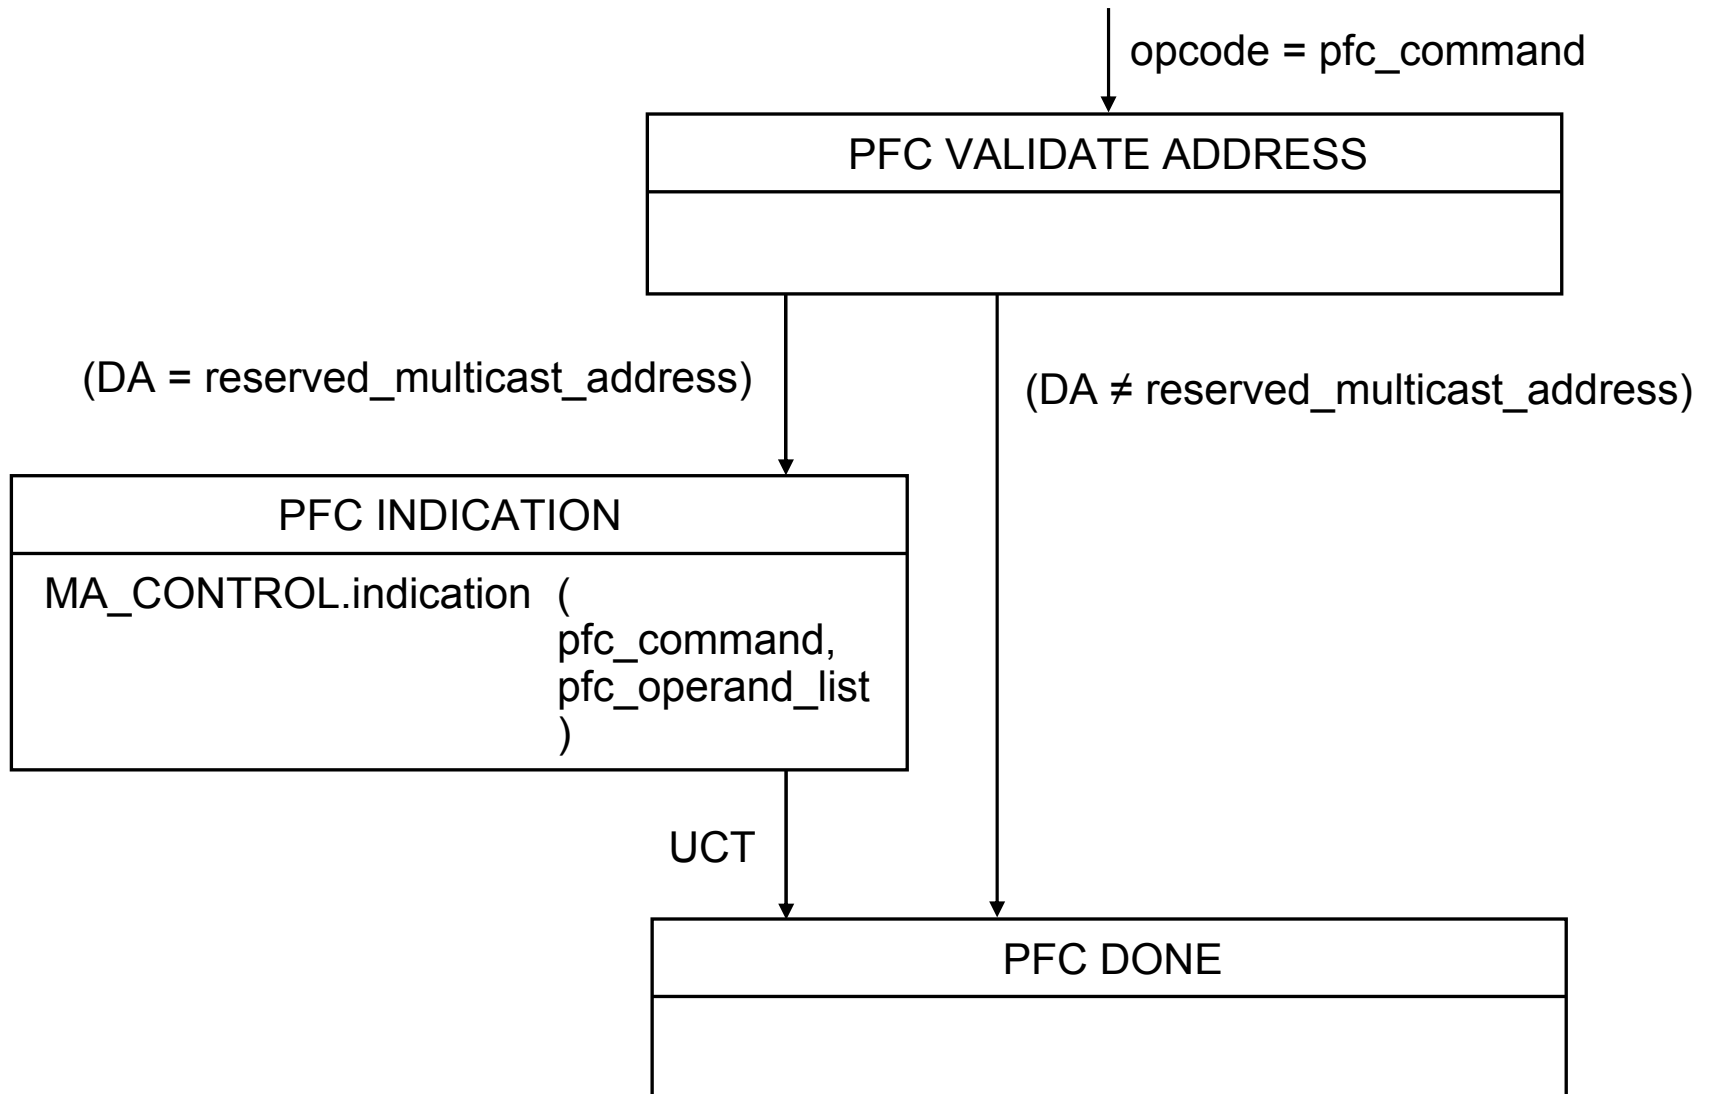

PFC State Diagrams

Claudio DeSanti, September 2009

MA_CONTROL Primitives

- **MA_CONTROL.request** (
destination_address
opcode
request_operand_list
)

- **MA_CONTROL.indication** (
opcode
indication_operand_list
)

PAUSE Receive State Diagram

PAUSE Indication State Diagram

802.3bd PFC Receive State Diagram

802.1Qbb PFC Indication State Diagram

Per Priority n

Thank You