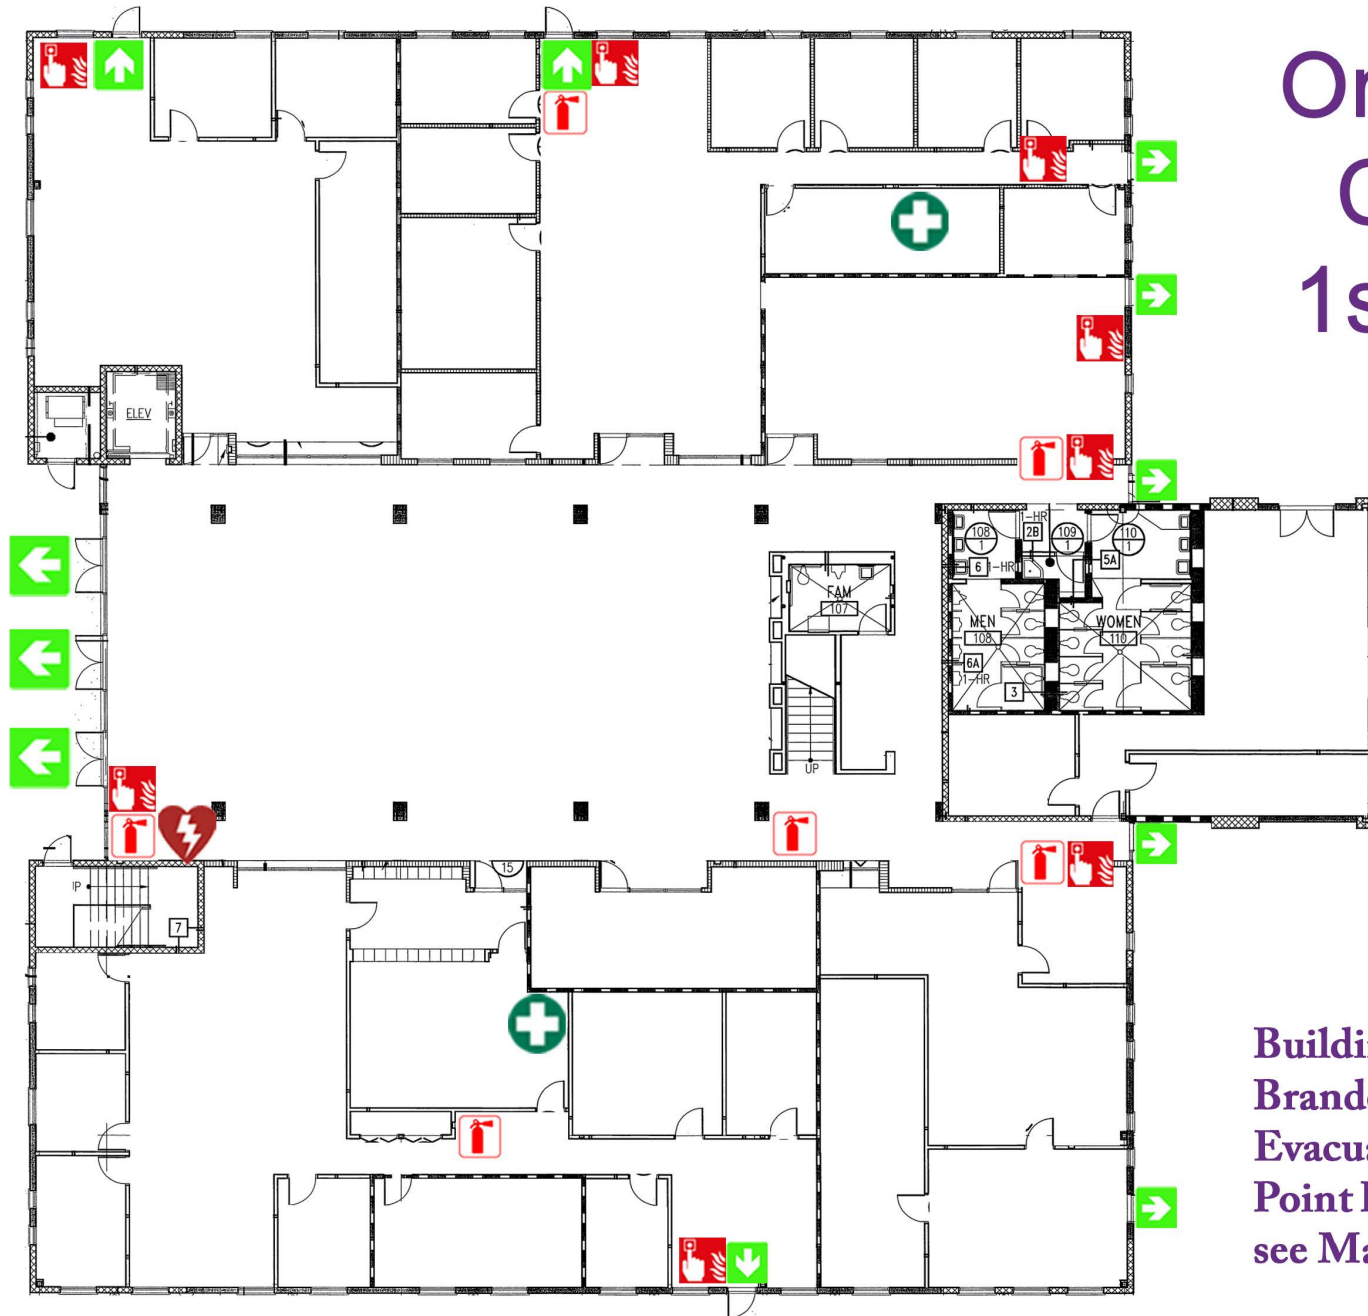

One Stop Center 1st Floor

-  AED Device
-  Exits
-  Fire Extinguishers
-  Fire Pull Alarm
-  First Aid Kit

**Building Coordinator
Brandon Shimokawa
Evacuation Rally
Point Rally Point A -
see Map below**

UNIVERSITY of HAWAII®
KAUAI
COMMUNITY COLLEGE

BUILDINGS

- 1 EC – Childcare Center
- 2 MN – Maintenance
- 3 PE – Phys. Ed
- 4 CCTR – Campus Center
- 5 Fine Arts Auditorium
- 6 AMT/ABRP – Automotive, Autobody
- 7 SSCI – Social Science
- 8 HAW ST – Hawaiian Studies
- 9 ART1/ART2 – Fine Arts
- 10 FC1/FC2/WC – Faculty 1&2, Wellness Ctr.
- 11 BUS – Business Education
- 12 HLTANX/HLTHP/HLTKH – Nursing Annex, Haupu & Kilohana
- 13 HLTSCI – Health Science
- 14 SCI – Natural Science
- 15 OSC – One Stop Center
- 16 LRC – Learning Resource Center, Library
- 17 OCET – Bookstore, Office of Cont. Education & Training
- 18 PACTR – Performing Arts Center
- 19 CARP – Carpentry
- 20 Phys. Ed. Office
- 21 WELD – Welding
- 22 DKITEC – Daniel Inouye Tech. Center
- 23 GRNSHP – Green Auto. Shop
- 24 Veterans Support Center
- 25 EB – Elections Building
- 26 FARM-K 105 – Farm
- 27 FARM-K 104 – Farm