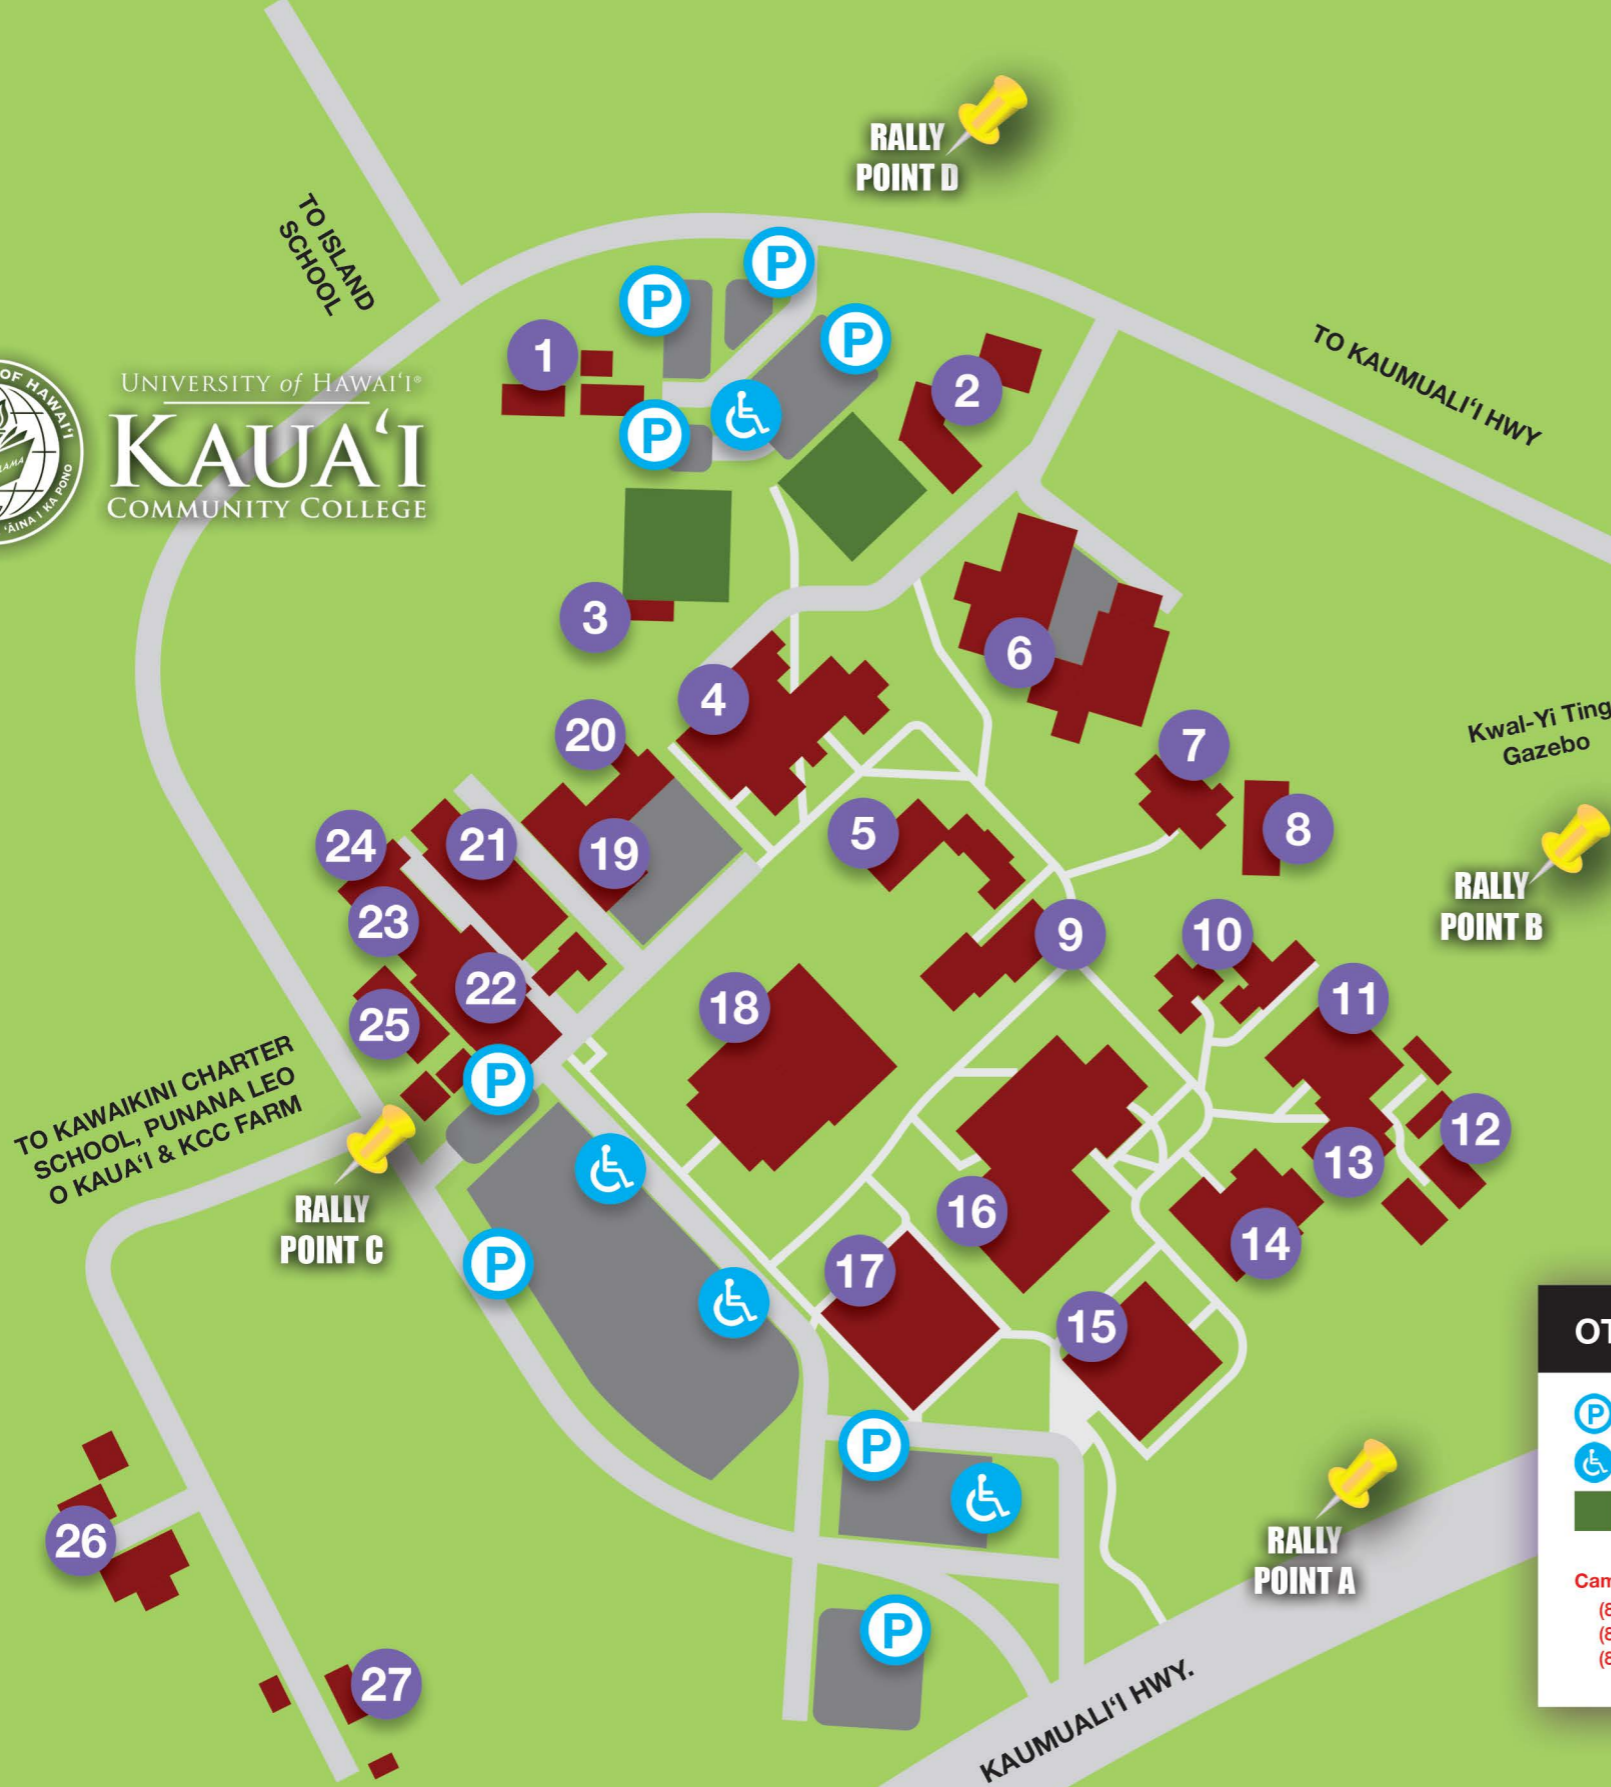

One Stop Center 1st Floor

-  AED Device
-  Exits
-  Fire Extinguishers
-  Fire Pull Alarm
-  First Aid Kit

**Building Coordinator
Brandon Shimokawa
Evacuation Rally
Point Rally Point A -
see Map below**

UNIVERSITY of HAWAII®
KAUAI
COMMUNITY COLLEGE

BUILDINGS

- 1 EC – Childcare Center
- 2 MN – Maintenance
- 3 PE – Phys. Ed
- 4 CCTR – Campus Center
- 5 Fine Arts Auditorium
- 6 AMT/ABRP – Automotive, Autobody
- 7 SSCI – Social Science
- 8 HAW ST – Hawaiian Studies
- 9 ART1/ART2 – Fine Arts
- 10 FC1/FC2/WC – Faculty 1&2, Wellness Ctr.
- 11 BUS – Business Education
- 12 HLTANX/HLTHP/HLTKH – Nursing Annex, Haupu & Kilohana
- 13 HLTSCI – Health Science
- 14 SCI – Natural Science
- 15 OSC – One Stop Center
- 16 LRC – Learning Resource Center, Library
- 17 OCET – Bookstore, Office of Cont. Education & Training
- 18 PACTR – Performing Arts Center
- 19 CARP – Carpentry
- 20 Phys. Ed. Office
- 21 WELD – Welding
- 22 DKITEC – Daniel Inouye Tech. Center
- 23 GRNSHP – Green Auto. Shop
- 24 Veterans Support Center
- 25 EB – Elections Building
- 26 FARM-K 105 – Farm
- 27 FARM-K 104 – Farm