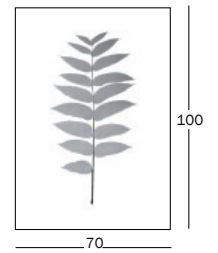

Leaves

Design Blaise Drummond, 2017

Set of two colours art serigraphies printed on Fabriano Rosapina 285 gr. paper, 60% cotton 40% high quality cellulose.

Castanea sativa (chestnut).

Packaged in cardboard tube 

9702.00.00 | 0,018 m³ | 0,92 kg

Art. nr.

LEAVES01

Juglans nigra (American walnut).

Packaged in cardboard tube 

9702.00.00 | 0,018 m³ | 0,92 kg

Art. nr.

LEAVES02