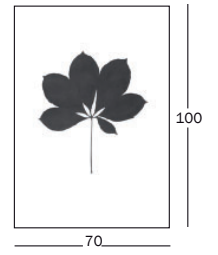

Leaves

Design Blaise Drummond, 2017

Set of two colours art serigraphies printed on Fabriano Rosapina 285 gr. paper, 60% cotton 40% high quality cellulose.

Castanea sativa (chestnut).

Packaged in cardboard tube 

9702.00.00 | 0,018 m³ | 0,92 kg

Art. nr.

LEAVES01

Juglans nigra (American walnut).

Packaged in cardboard tube 

9702.00.00 | 0,018 m³ | 0,92 kg

Art. nr.

LEAVES02