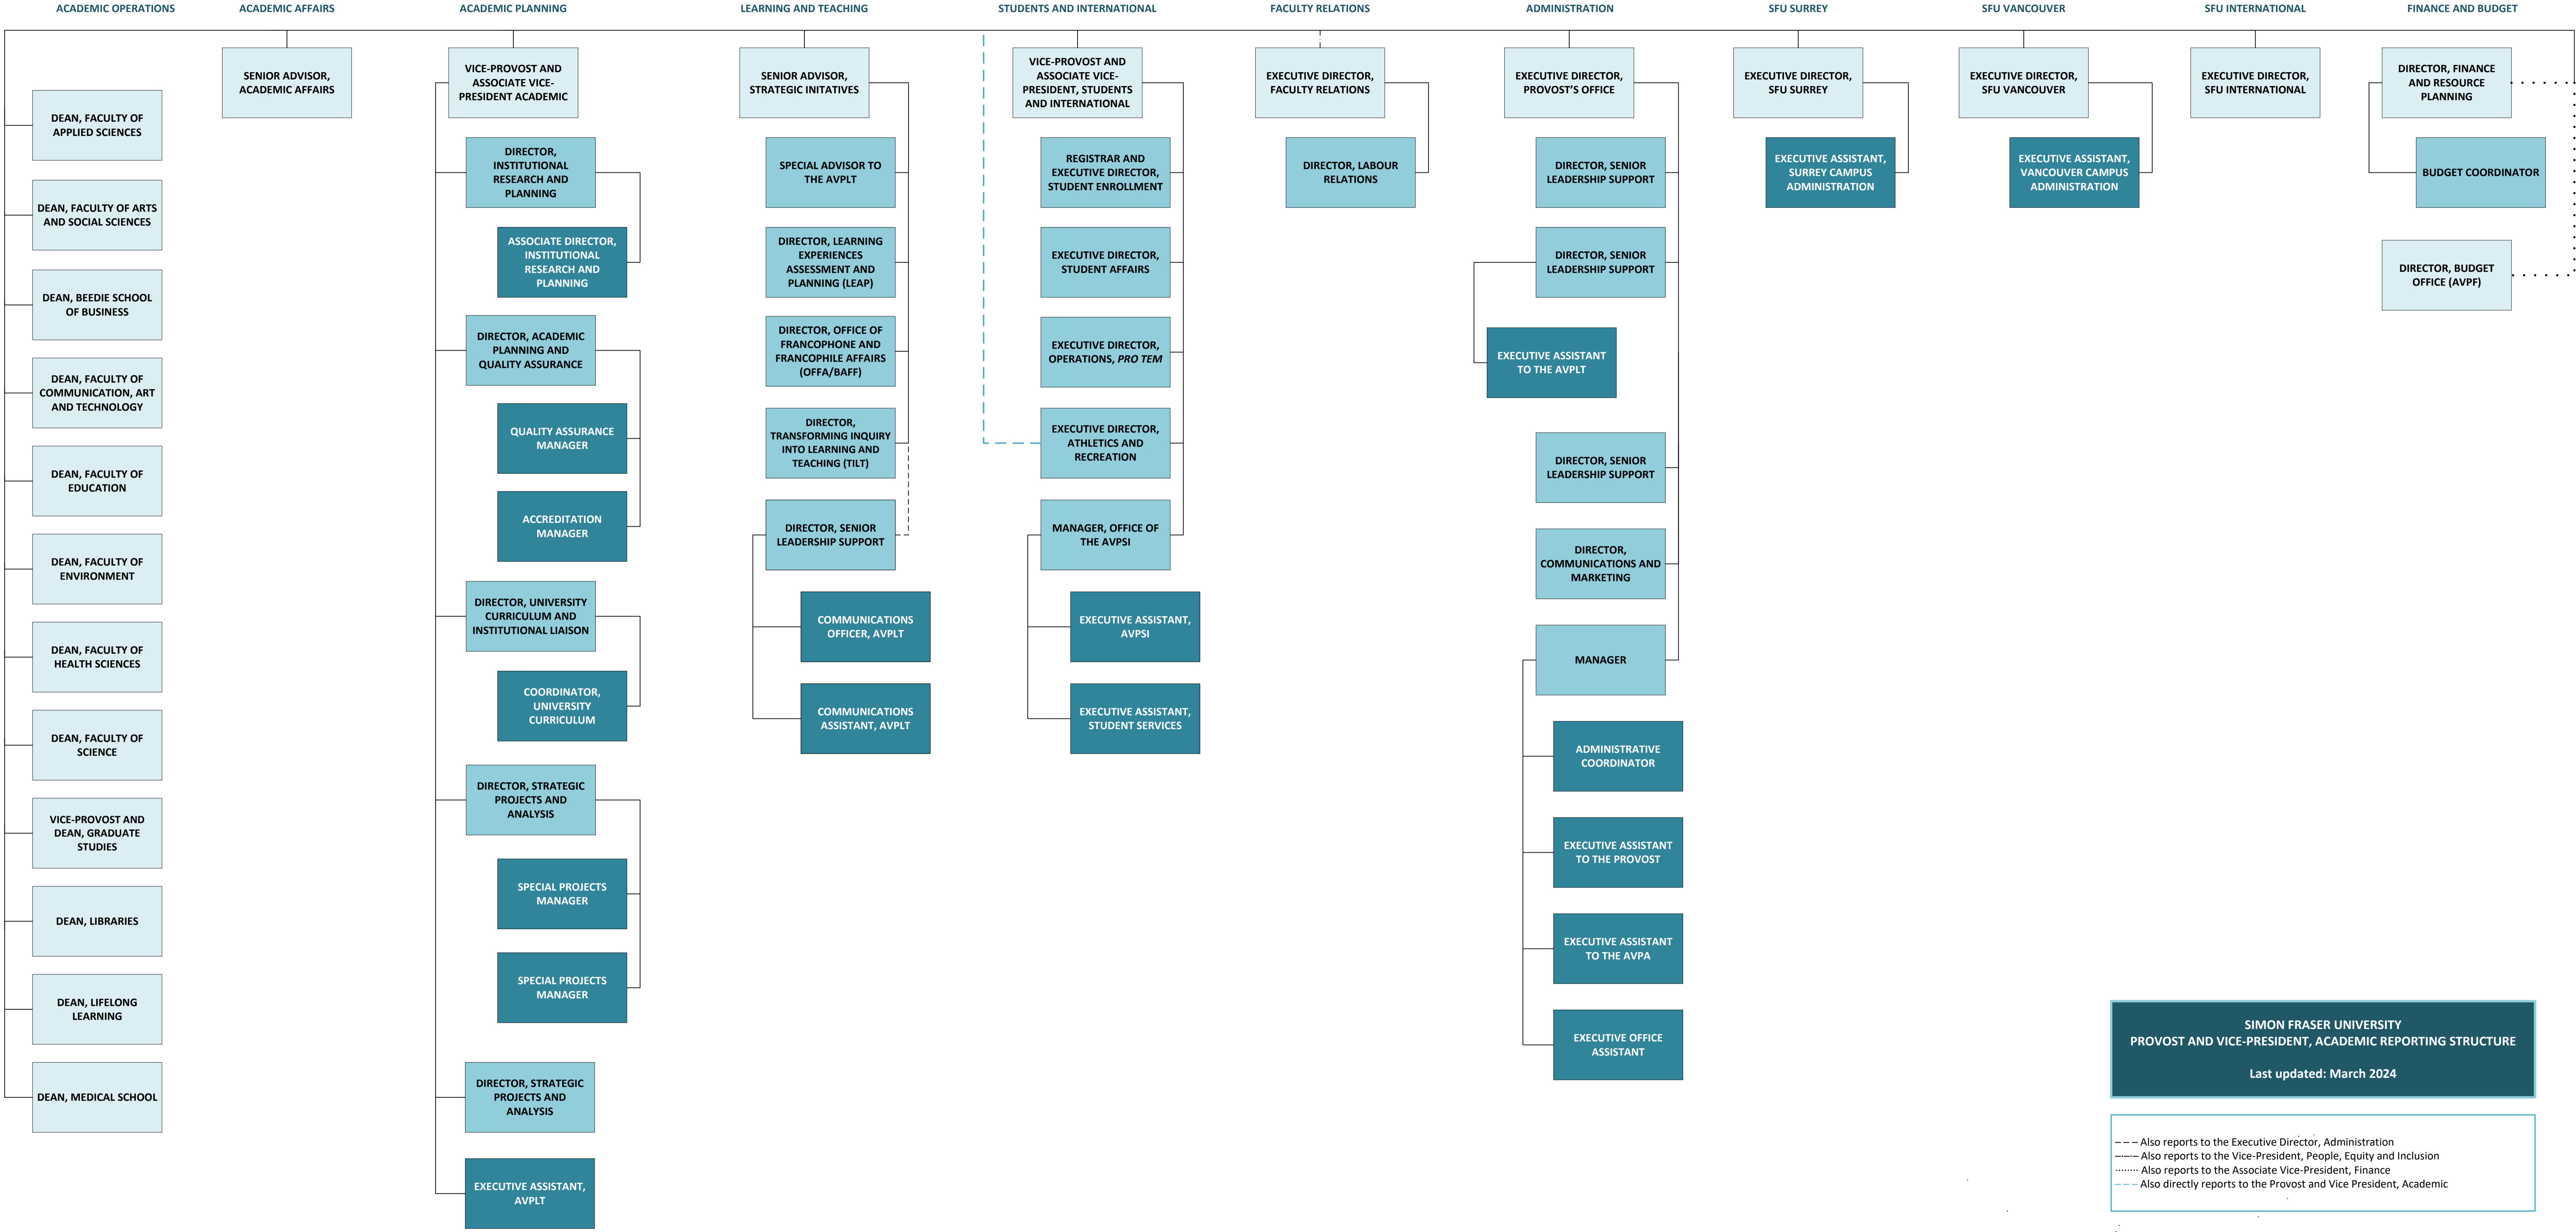

PROVOST AND VICE-PRESIDENT ACADEMIC

SIMON FRASER UNIVERSITY
 PROVOST AND VICE-PRESIDENT, ACADEMIC REPORTING STRUCTURE
 Last updated: March 2024

- - - Also reports to the Executive Director, Administration
 - - - - Also reports to the Vice-President, People, Equity and Inclusion
 Also reports to the Associate Vice-President, Finance
 - - - - Also directly reports to the Provost and Vice President, Academic