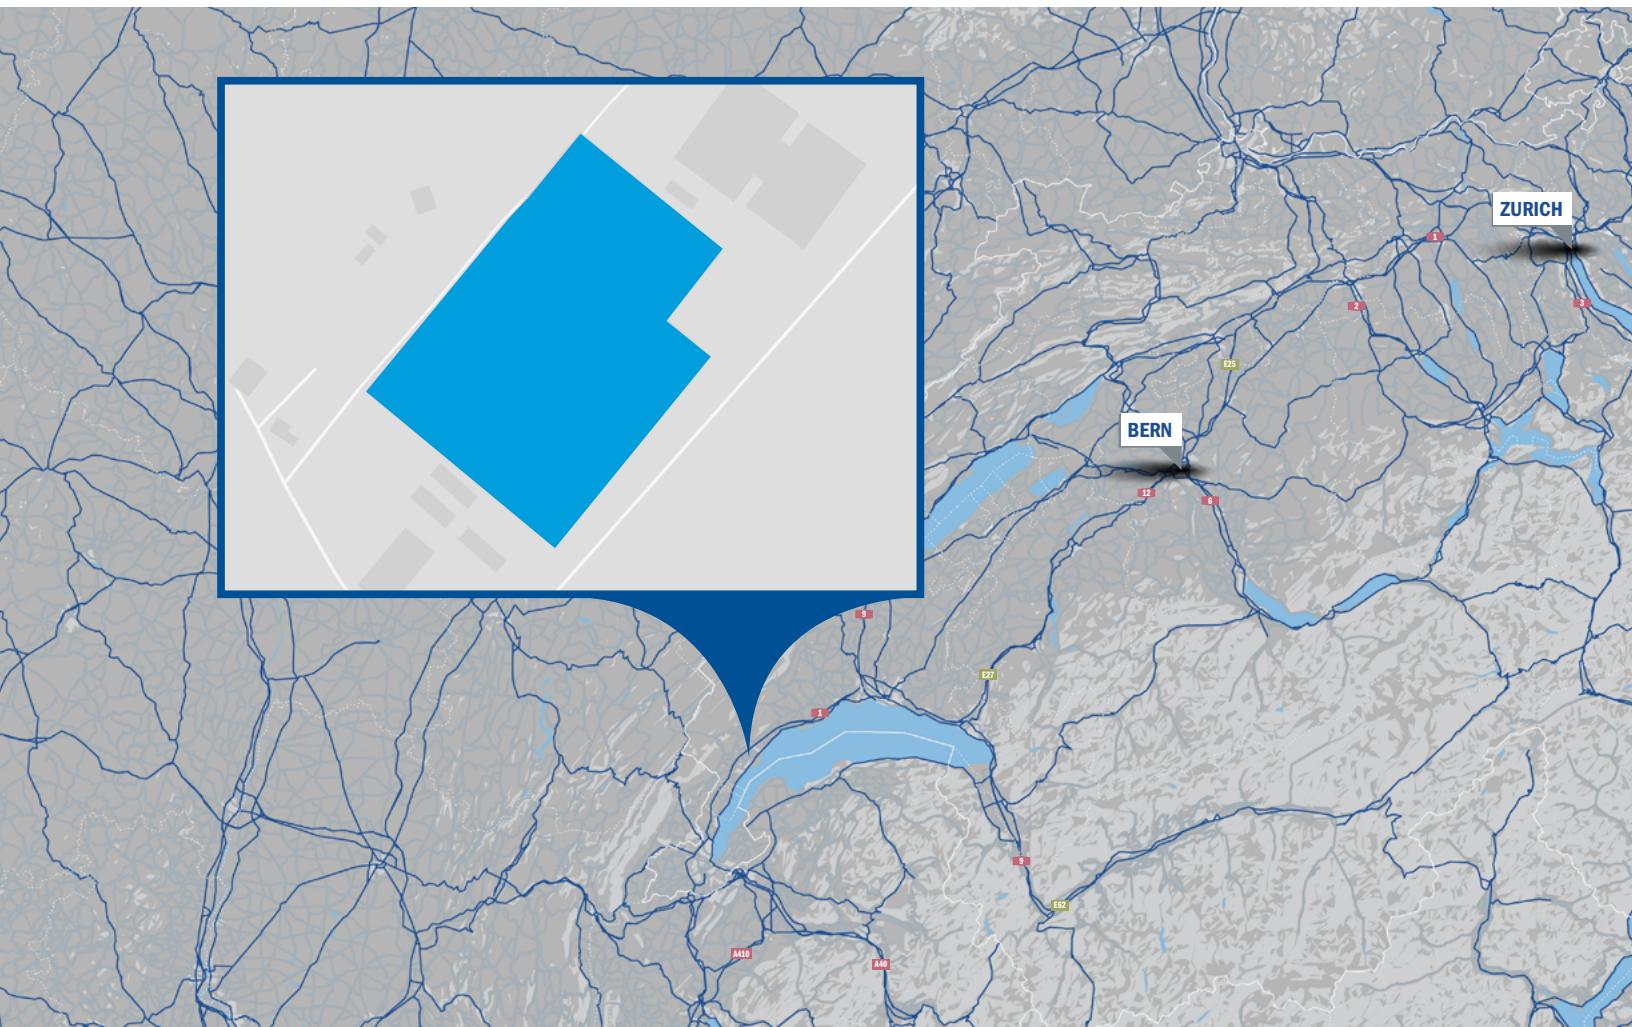

GENO2A is one of Switzerland's largest state-of-the-art, carrier-neutral colocation facilities. Served by 100% renewable power and protected under robust Swiss data privacy laws, GENO2A has the flexibility to both rapidly deploy its 30MW of capacity and provide rack-ready data halls. Free cooling and chilled water in redundant configuration drive infrastructure efficiencies across operations. The facility supports high-density deployments in excess of 25kW per cabinet up to 40kW so hyperscalers and large enterprises can easily scale according to customer demand for increased data storage and processing.

Central Location: Access to major international organizations and European Union's 450 million consumers.

Right-Sized Capacity: READYSTACK and POWERSTACK deployments for immediately available capacity and powered shell control.

Comprehensive Connectivity: Supported with four diverse fiber entries as a carrier neutral facility with access to 10 national & international fiber carriers for low-latency connectivity.

Flexible Density: Ability to deploy rack densities up to 40kW to answer ever-growing customer demand for increased data storage and processing.

Sustainability Focus: Powered by 100% renewable energy to help support clients' sustainability targets and corporate responsibility goals.