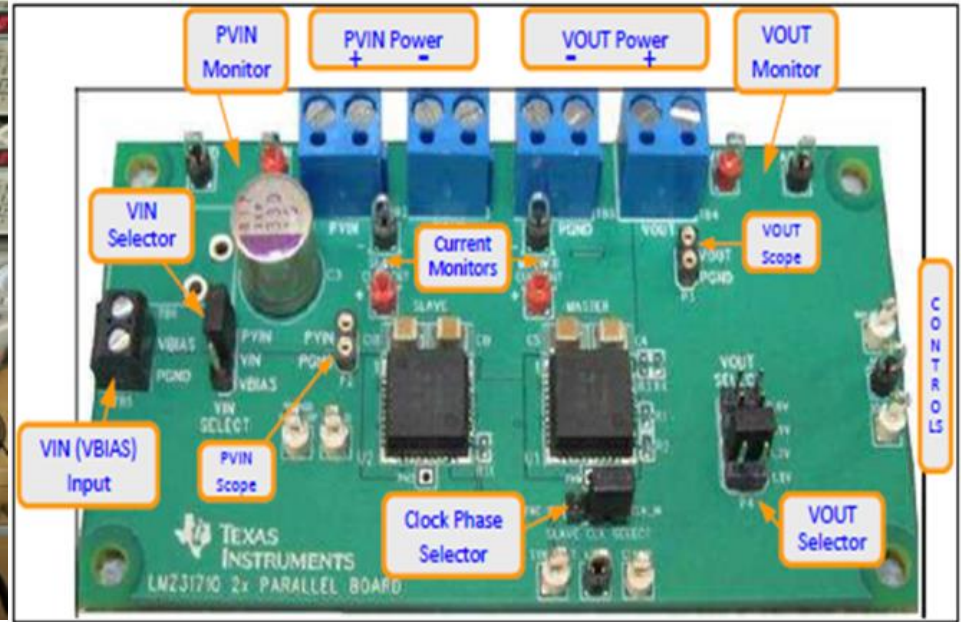

New Digital Radio Frequency Control System

- Currently 13 systems in operation at iThemba 24/7
- Interest from other laboratories for installation on their new Cyclotrons

8 Channel Precision Current Integrator Measurement Module

48 Channel Precision Current Integrator Measurement Module

CERN: ALICE

LS2: ALICE Muon Identifier Common Readout Unit

LS2: ALICE Muon Tracking Chambers (MCH) Low Voltage System

CERN: ATLAS

The Big Data starts with real-time processing with FPGAs: High-throughput electronics laboratory at Wits university and iThemba LABS