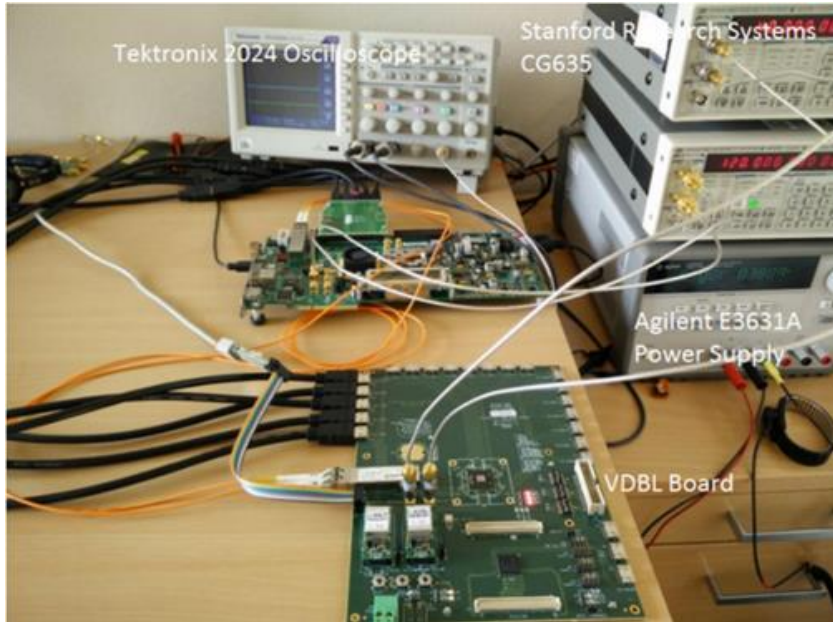

New Digital Radio Frequency Control System

- Currently 13 systems in operation at iThemba 24/7
- Interest from other laboratories for installation on their new Cyclotrons

8 Channel Precision Current Integrator Measurement Module

48 Channel Precision Current Integrator Measurement Module

CERN: ALICE

LS2: ALICE Muon Identifier Common Readout Unit

LS2: ALICE Muon Tracking Chambers (MCH) Low Voltage System

CERN: ATLAS

The Big Data starts with real-time processing with FPGAs: High-throughput electronics laboratory at Wits university and iThemba LABS